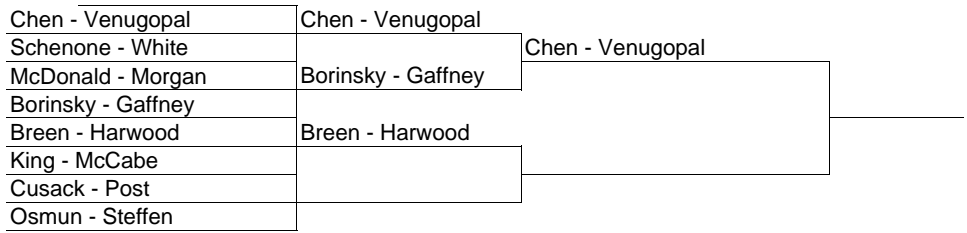

# ATLANTIC CLASSIC 2015

shc=short hills club  
 CB=Canoe Brook cc  
 bh=Beacon hill club  
 cac=center court

Players Seeded (based on points)

- 1 Broderick-Palmer
- 2 Arraya-LePivert
- 3 Grangeiro-Wilkinson
- 4 Derose-Lubow
- 5 Falatek-Najdek
- 6 Kahler-Watt
- 7 Cochrane-Cosimano
- 8 Innes-Irdoja

**1st Round Consolation (C)**

**Last Chance**

**REPRIEVE**

**16 REPRIEVE**

**QUARTER REPRIEVE**