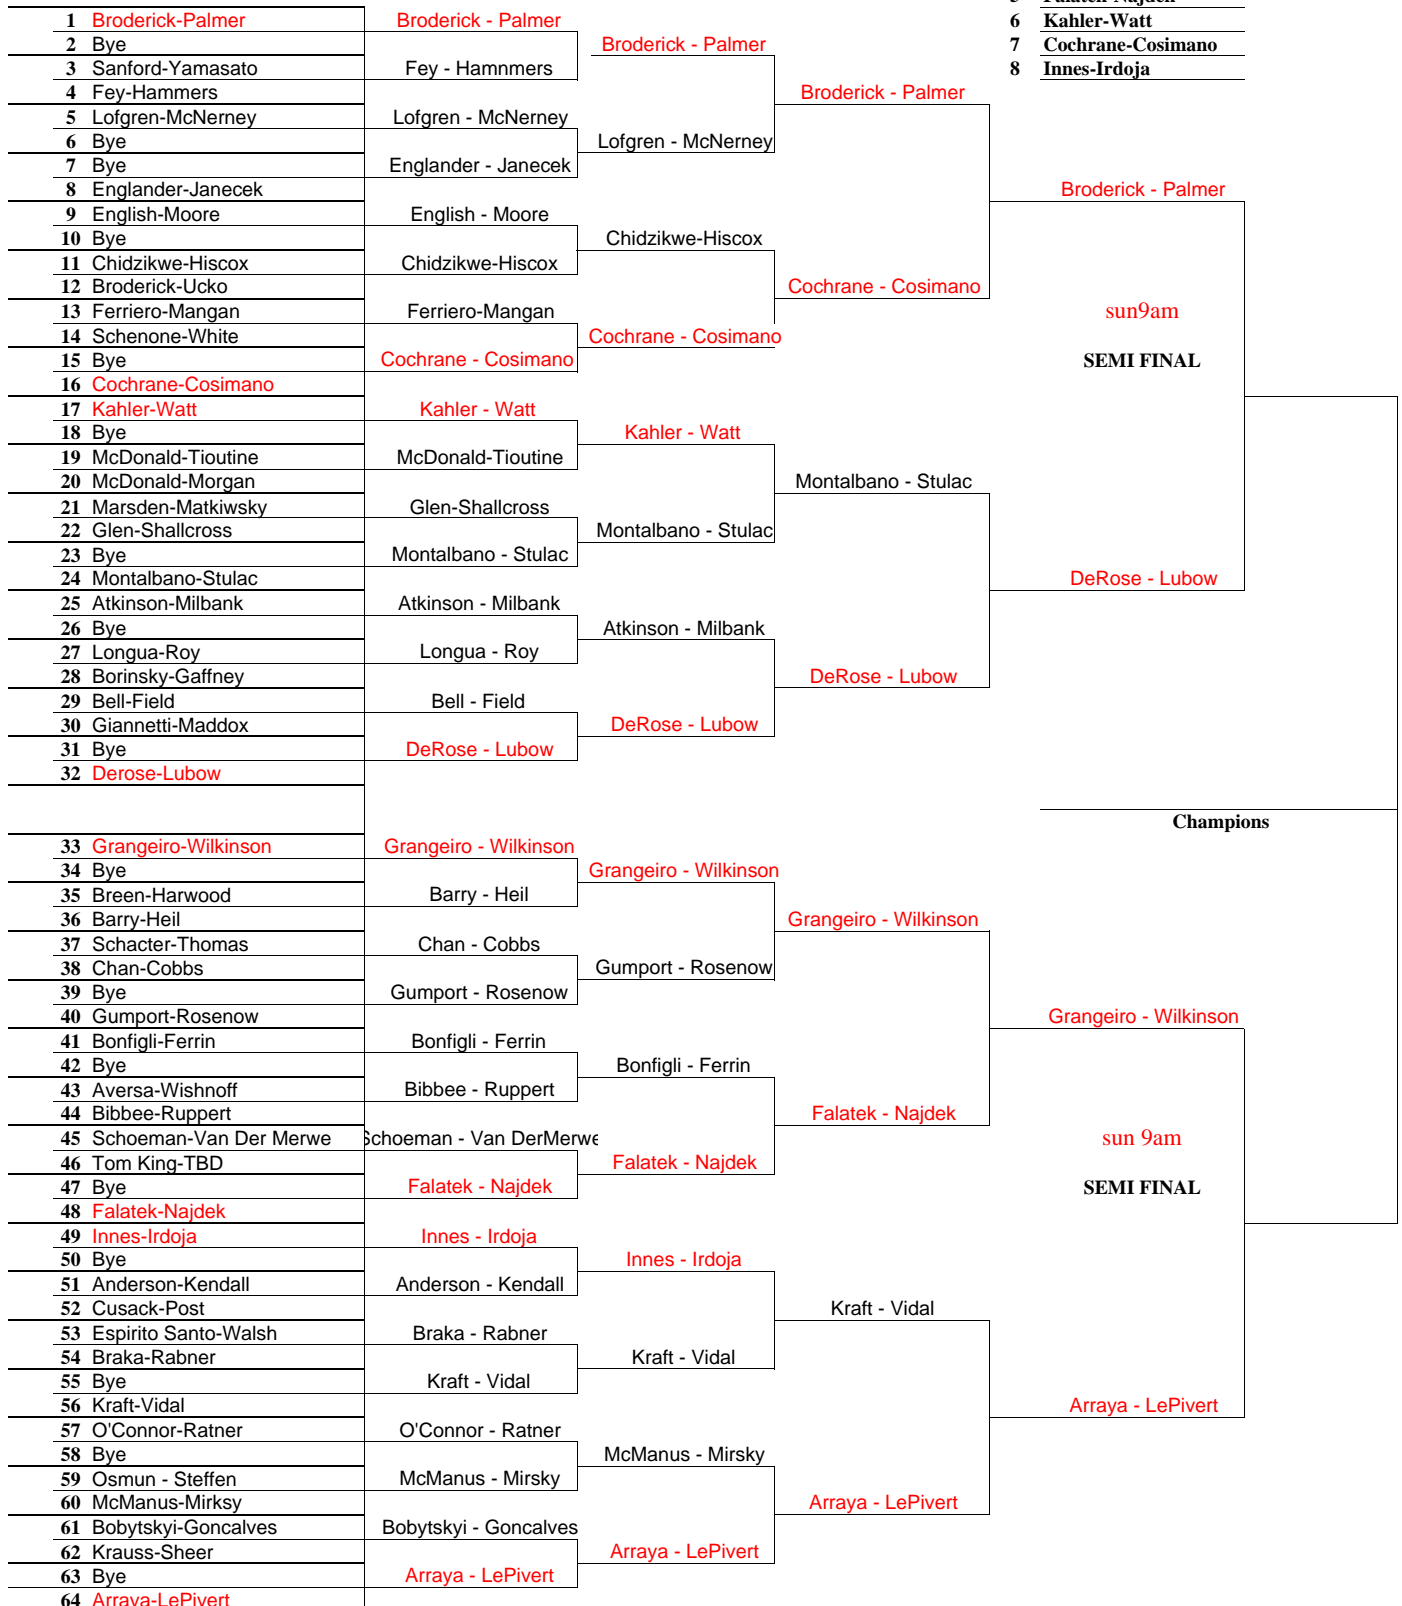

# ATLANTIC CLASSIC 2015

shc=short hills club  
 CB=Canoe Brook cc  
 bh=Beacon hill club  
 cac=center court

Players Seeded (based on points)

- 1 Broderick-Palmer
- 2 Arraya-LePivert
- 3 Grangeiro-Wilkinson
- 4 Derose-Lubow
- 5 Falatek-Najdek
- 6 Kahler-Watt
- 7 Cochrane-Cosimano
- 8 Innes-Irdoja