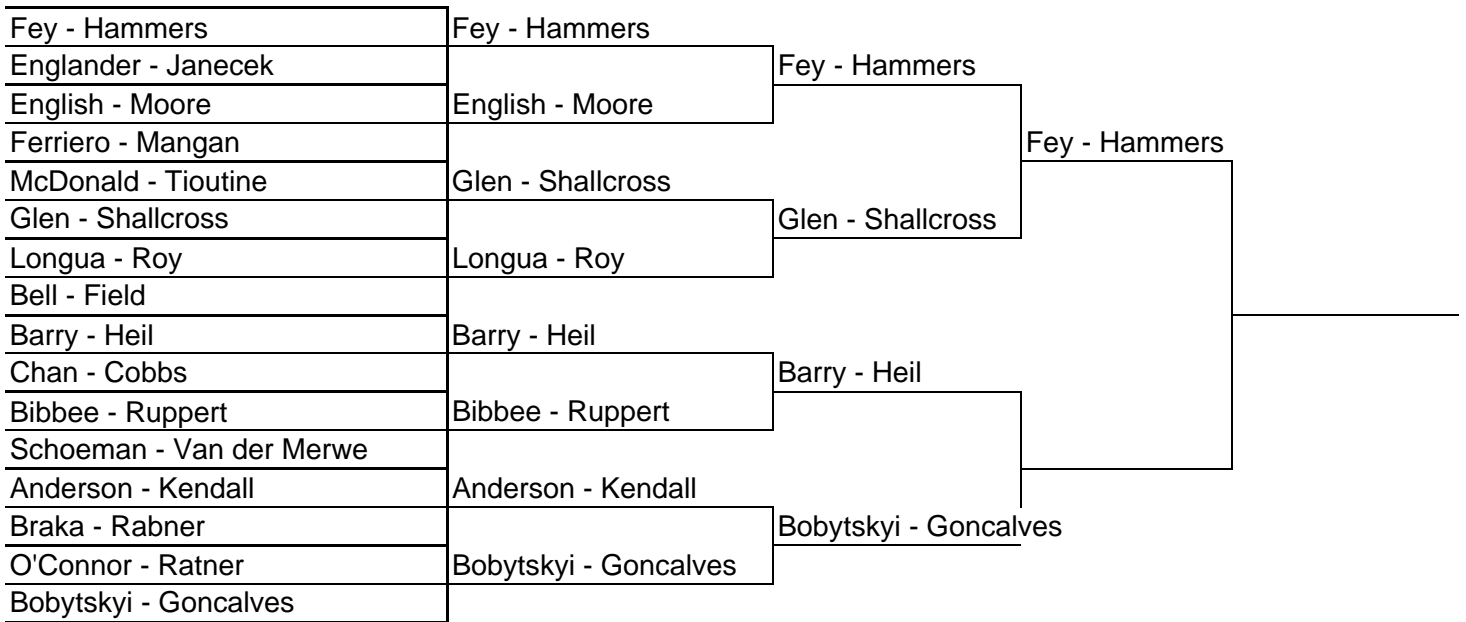

REPRIEVE

16 REPRIEVE

QUARTER REPRIEVE