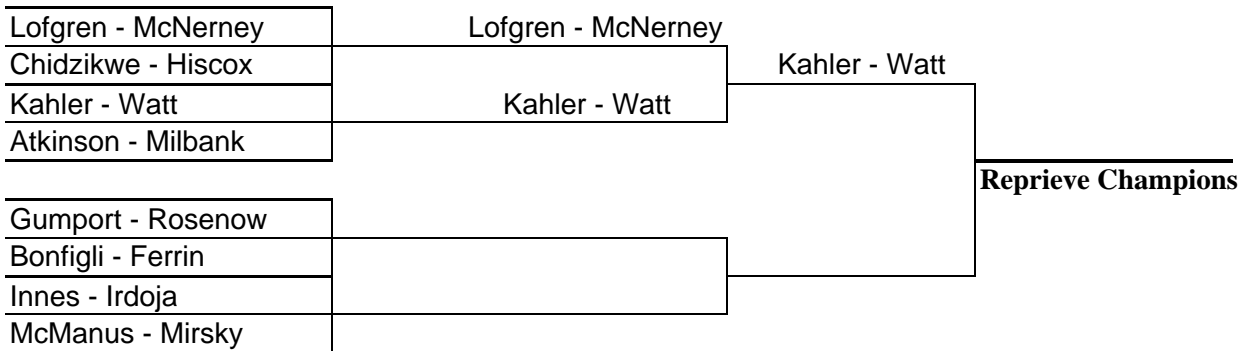

# ATLANTIC CLASSIC 2015

shc=short hills club  
 CB=Canoe Brook cc  
 bh=Beacon hill club  
 cac=center court

Players Seeded (based on points)

- 1 Broderick-Palmer
- 2 Arraya-LePivert
- 3 Grangeiro-Wilkinson
- 4 Derose-Lubow
- 5 Falatek-Najdek
- 6 Kahler-Watt
- 7 Cochrane-Cosimano
- 8 Innes-Irdoja

**1st Round Consolation (C)**

**Last Chance**

**REPRIEVE**

**16 REPRIEVE**

**QUARTER REPRIEVE**