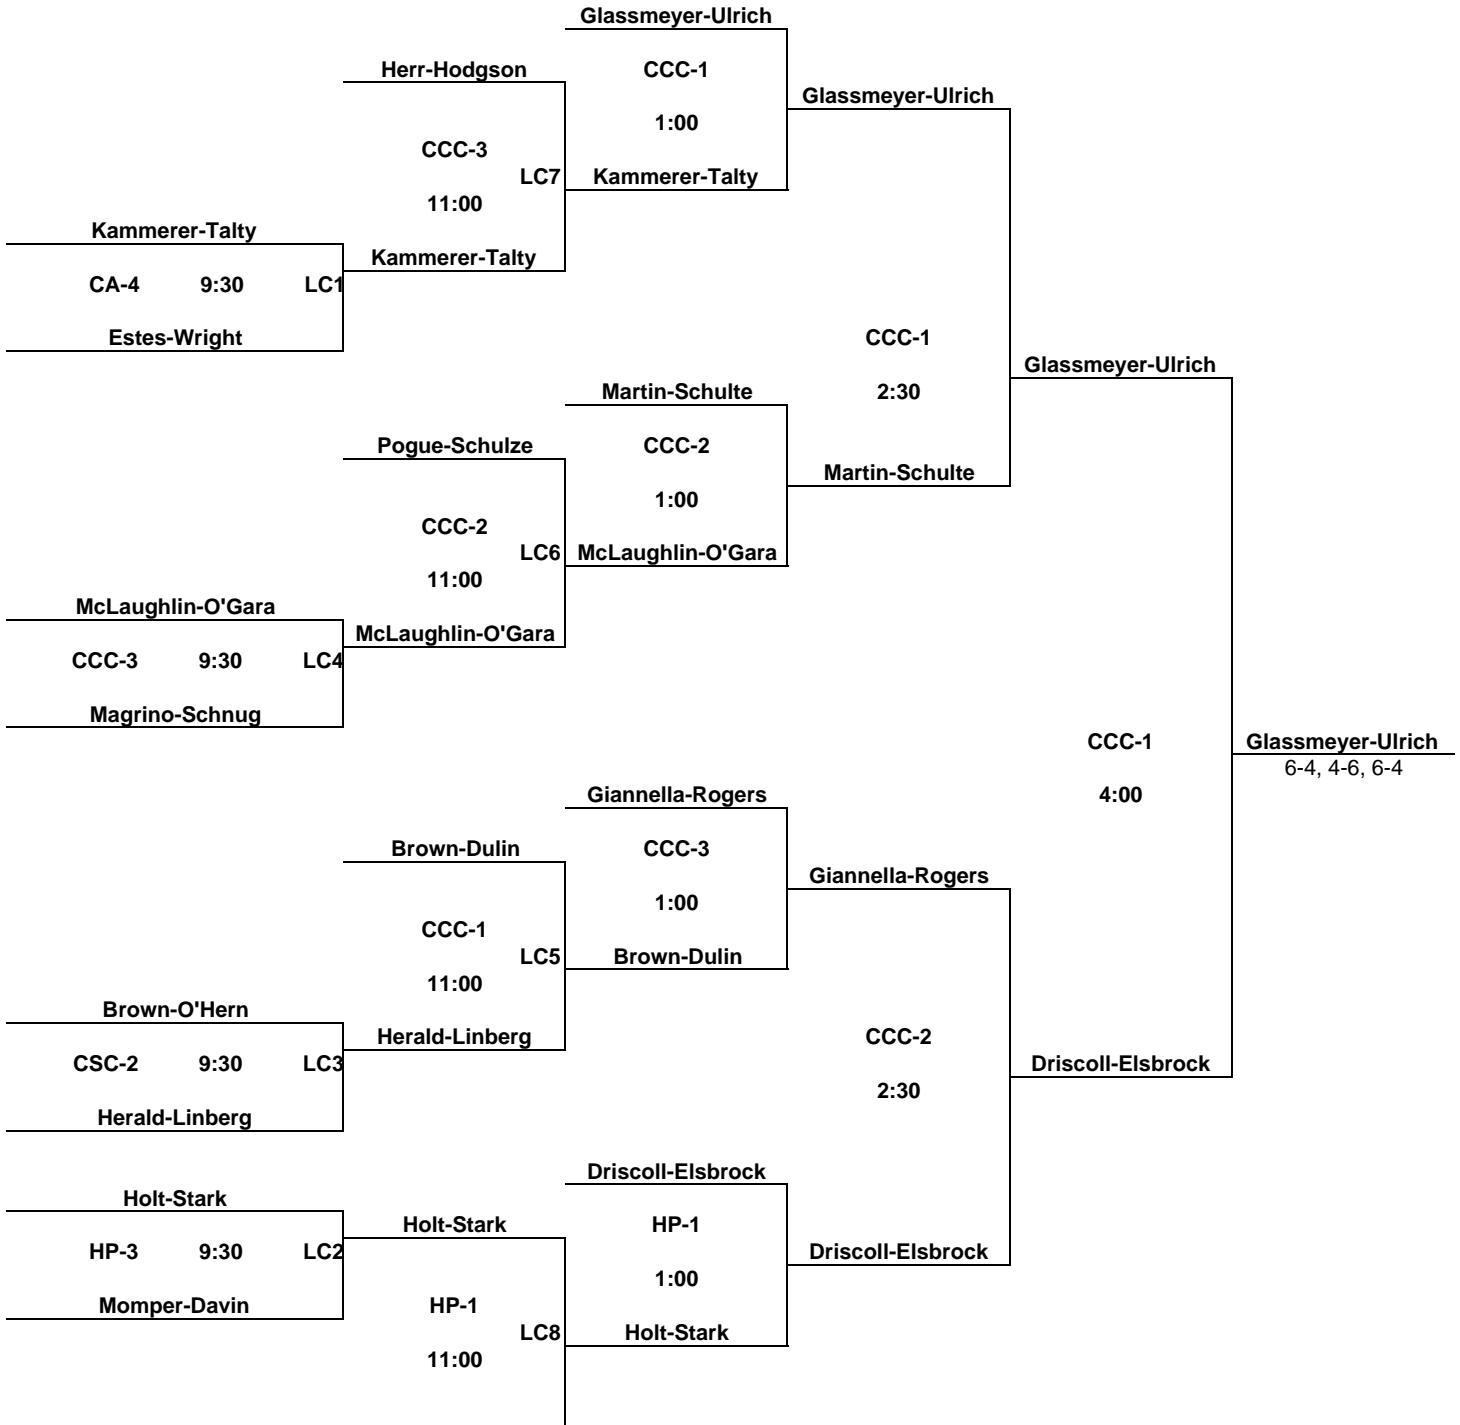

**Seeded Teams**

1. Prop-Schneebeck
2. Budde-Welshner
3. Rudd-Yang
4. Goldberg-Williams
5. Allen-Ward
6. Johnston-Thompson
7. Fischer-Guyeaux
8. Henke-Lemieux

**Women's Open  
Main Draw**

Women's Open  
 Consolation

Women's Open  
Last Chance

swaplease.com  
World's LARGEST Lease Marketplace

CINCINNATI BONE AND JOINT INSTITUTE

Specializing in Orthopaedic Surgery and Joint Replacement

(513) 791-5200

Women's Open  
 16 Reprive