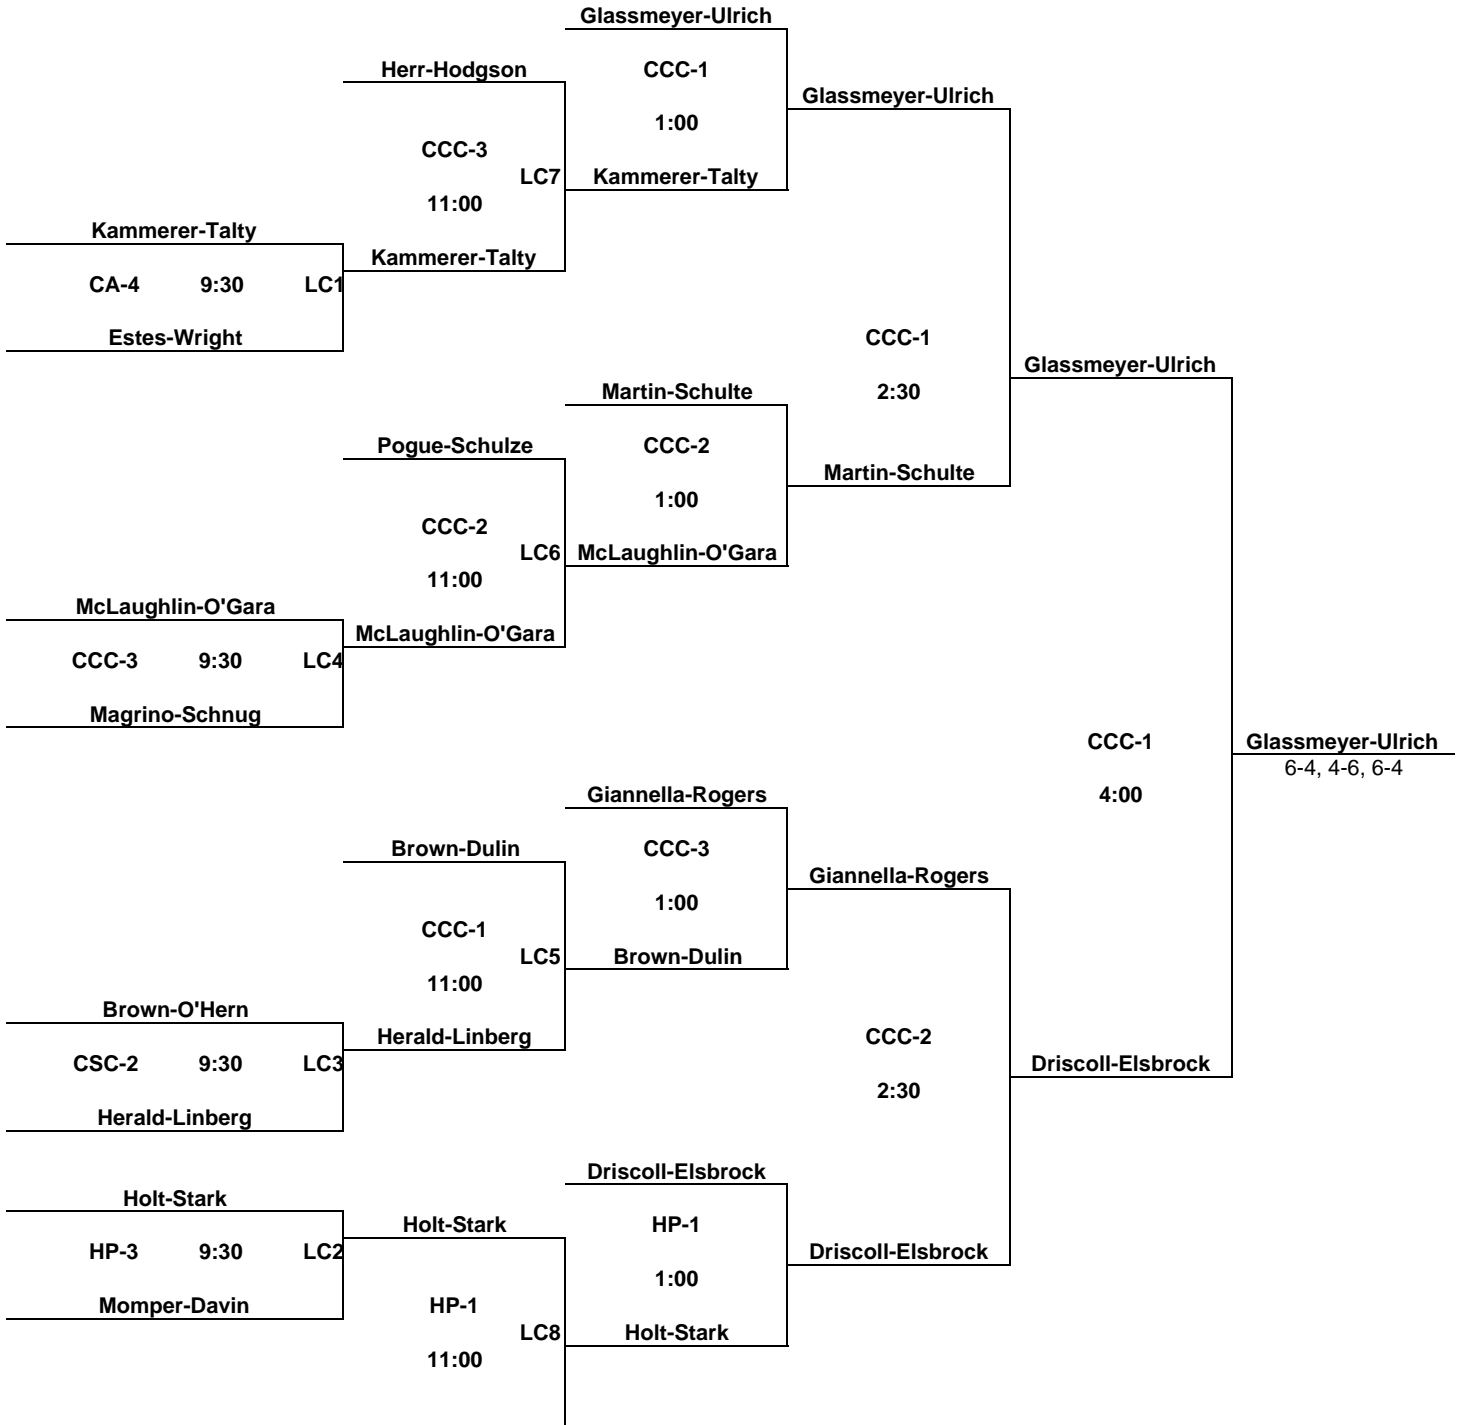

Women's Open  
 Consolation

Women's Open  
Last Chance

swaplease.com  
World's LARGEST Lease Marketplace

CINCINNATI BONE AND JOINT INSTITUTE

Specializing in Orthopaedic Surgery and Joint Replacement

(513) 791-5200