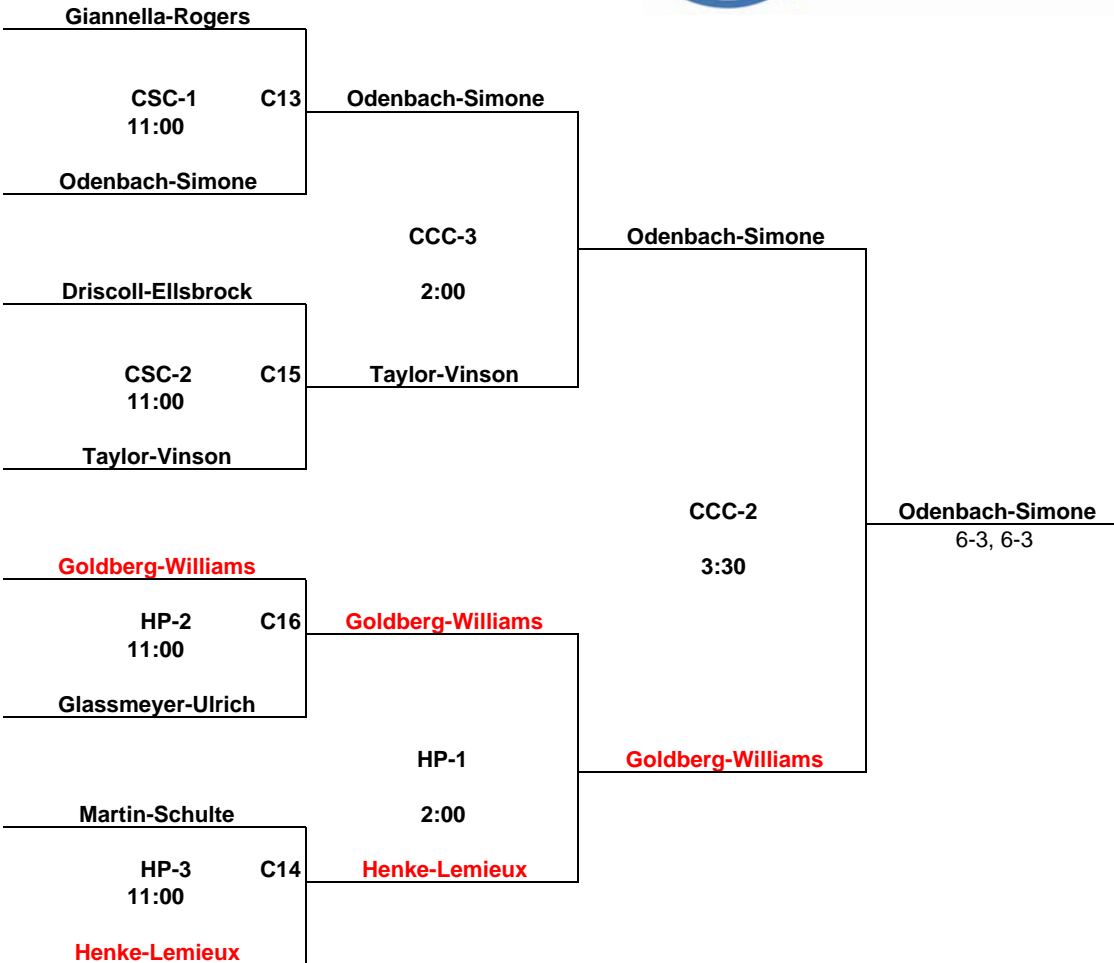

Women's Open
16 Reprive

swapalease.com
World's LARGEST Lease Marketplace