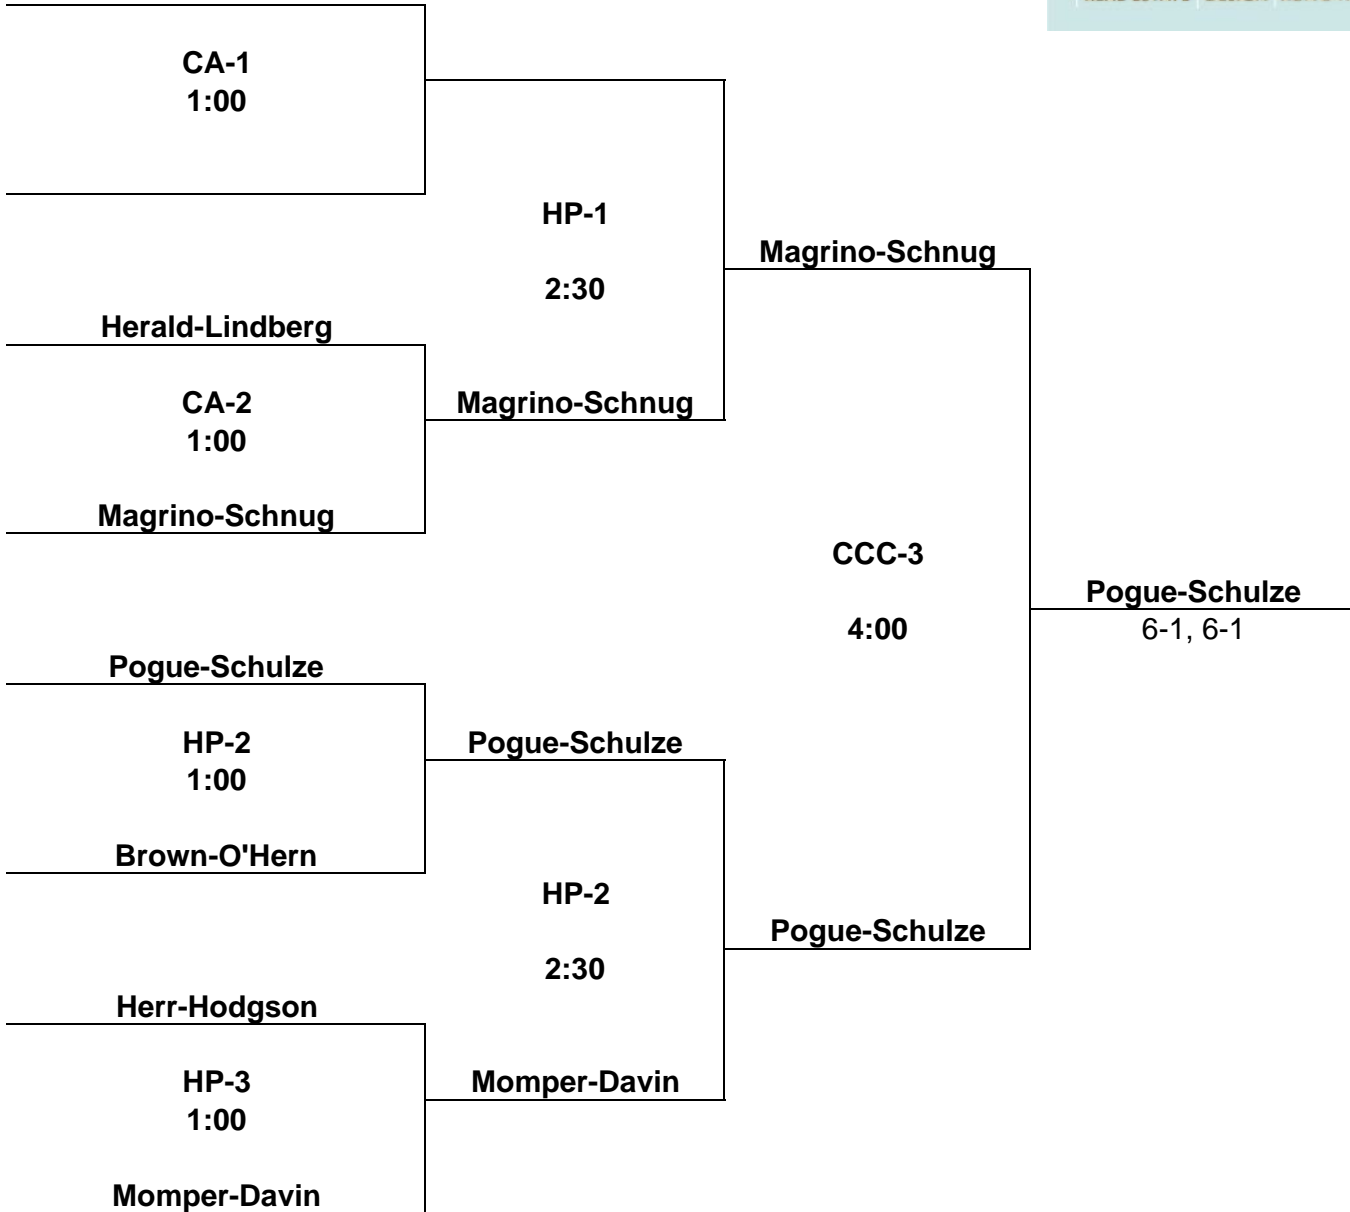

Women's Open
Last Chance

swaplease.com
World's LARGEST Lease Marketplace