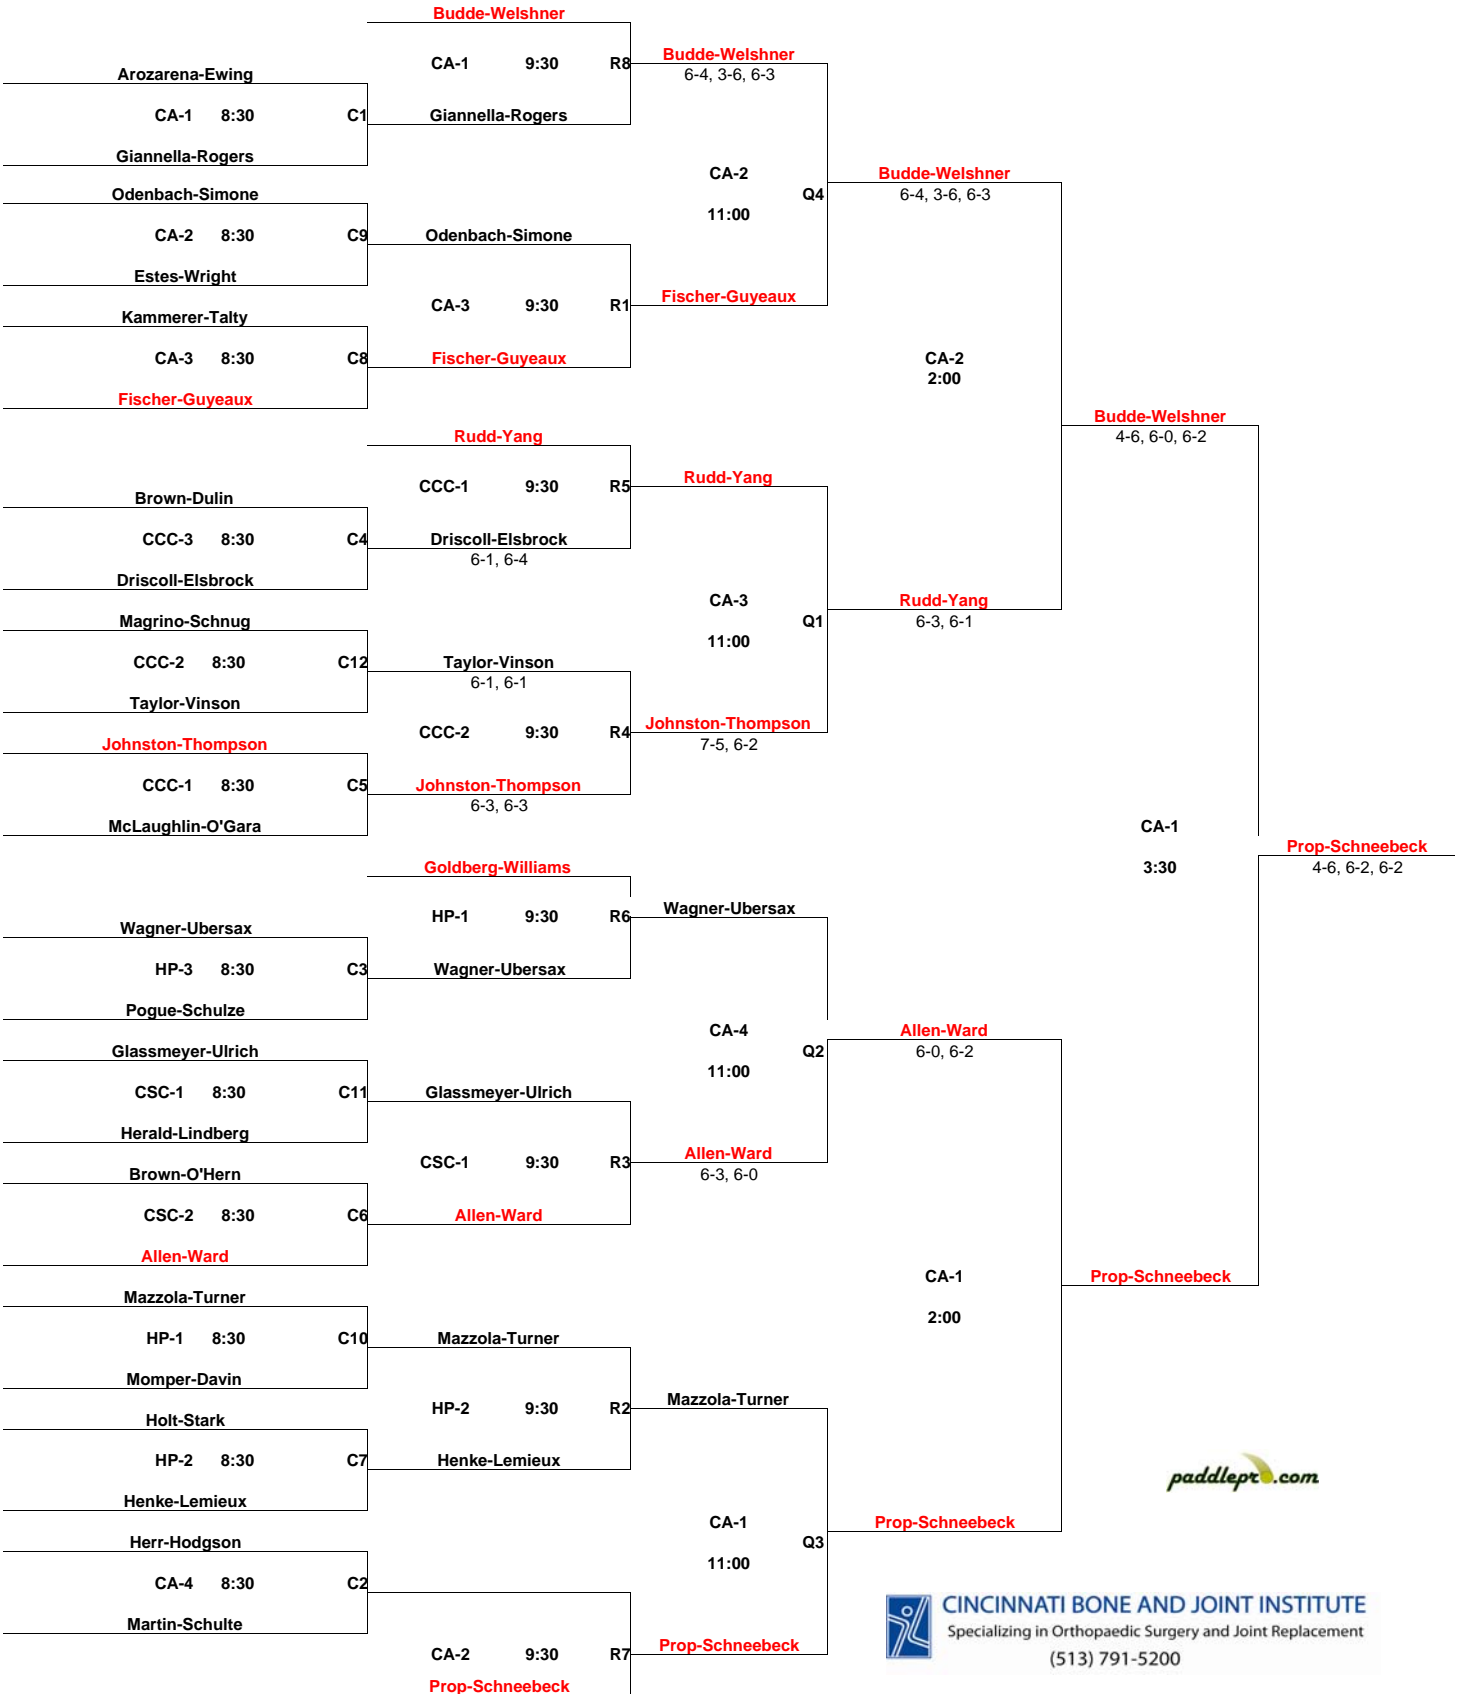

**Seeded Teams**

1. Prop-Schneebeck
2. Budde-Welshner
3. Rudd-Yang
4. Goldberg-Williams
5. Allen-Ward
6. Johnston-Thompson
7. Fischer-Guyeaux
8. Henke-Lemieux

**Women's Open  
Main Draw**

Women's Open  
 Consolation

Women's Open  
Last Chance

swaplease.com  
World's LARGEST Lease Marketplace

CINCINNATI BONE AND JOINT INSTITUTE

Specializing in Orthopaedic Surgery and Joint Replacement

(513) 791-5200

Women's Open  
 16 Reprive