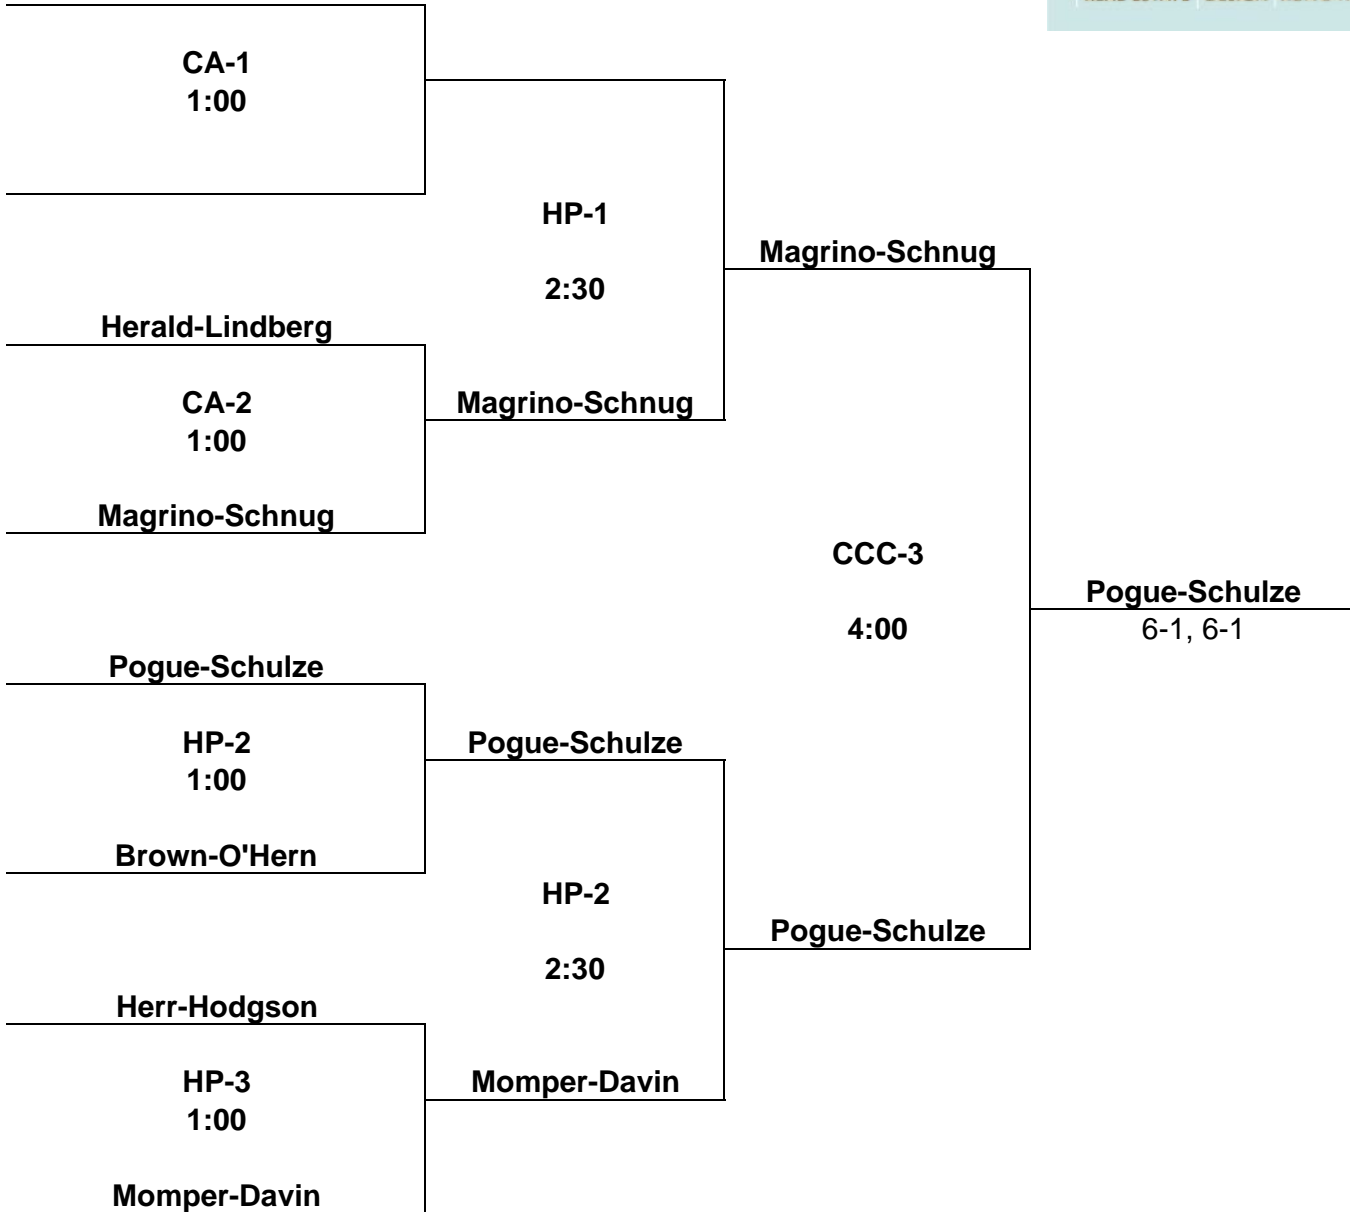

Women's Open  
 Consolation

Women's Open  
Last Chance

swaplease.com  
World's LARGEST Lease Marketplace

CINCINNATI BONE AND JOINT INSTITUTE

Specializing in Orthopaedic Surgery and Joint Replacement

(513) 791-5200