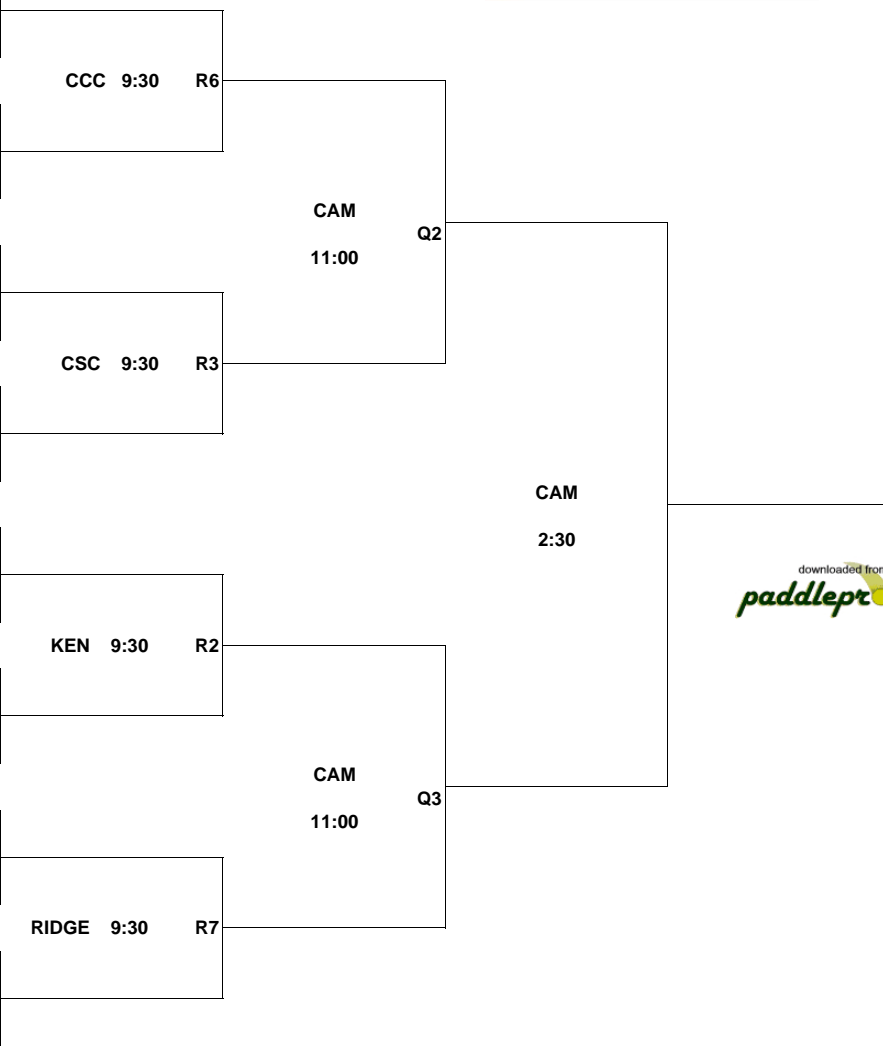

Official Draw Sheet
 The Midwesterns - Women's Open
 Cincinnati, Ohio
 January 15, 2010

STRAUSS & TROY
 A Legal Professional Association

Seeded Teams

1. Prop-Schneebeck
2. Budde-Goldberg
3. Lemery-Ohlmuller
4. Odenbach-Simone

Main Draw Top Half

Lemery - Ohlmuller		
CCC 8:30	C14	
Barton - Price		
Dudley - Hole		
CCC 8:30	C3	
Giannella - Glassmeyer		
Frommer - Wakins		
CSC 8:30	C11	
Schulze - Pogue		
Knoblock - Ulrich		
CSC 8:30	C6	
Henke - Lemieux		
Mazzola - Turner		
KEN 8:30	C10	
Brown - Dulin		
Stutz - Rogers		
KEN 8:30	C7	
Dyminski - Nagy		
Driscoll - Elsbrock		
RIDGE 8:30	C2	
Schmidt - Schulte		
Kammerer - Talty		
RIDGE 8:30	C15	
Budde - Goldberg		