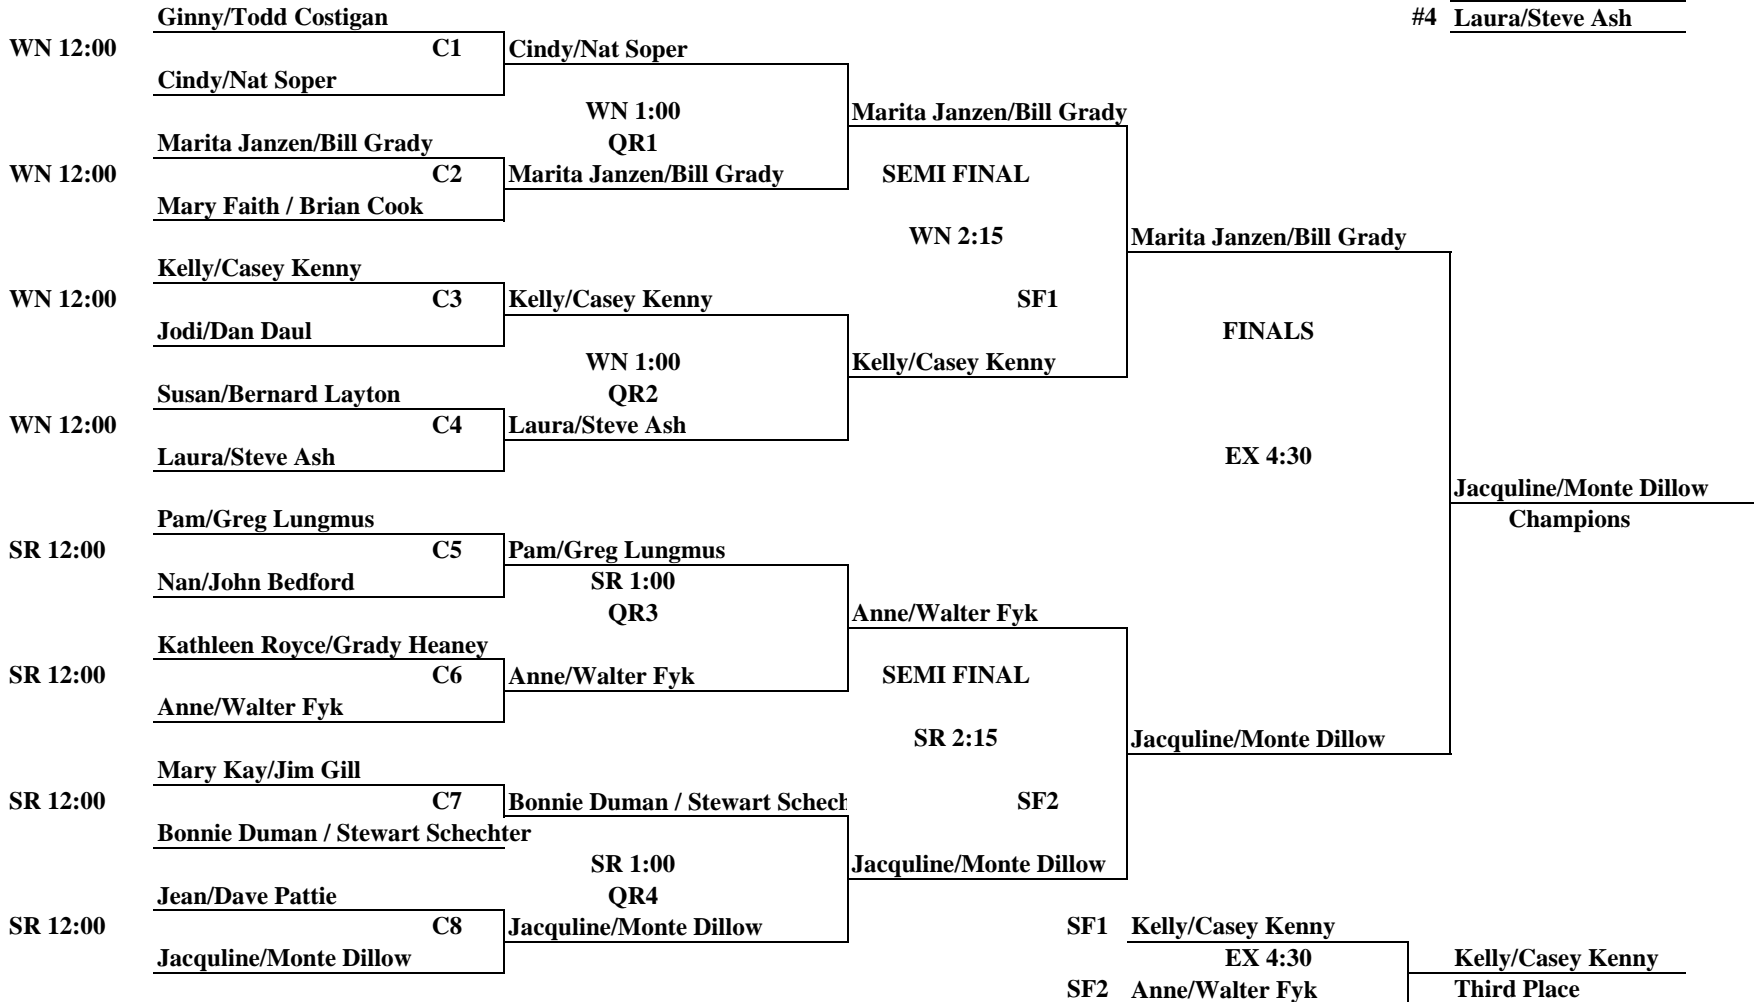

ILLINOIS STATE MARRIED MIXED CHAMPIONSHIP

March 15th, 2008

Drinks/Food @ Exmoor Paddle Hut 3:00 - 7:00

WN - Winnetka

SR - Sunset Ridge

EX - Exmoor

B DRAW

*PLEASE REPORT ALL SCORES TO 847-432-3600 x157

Seeds:

#1 Ginny/Todd Costigan

#2 Jacqueline/Monte Dillow

#3 Pam/Greg Lungmus

#4 Laura/Steve Ash

ILLINOIS STATE MARRIED MIXED CHAMPIONSHIP

March 15th, 2008

CONSOLATION B DRAW