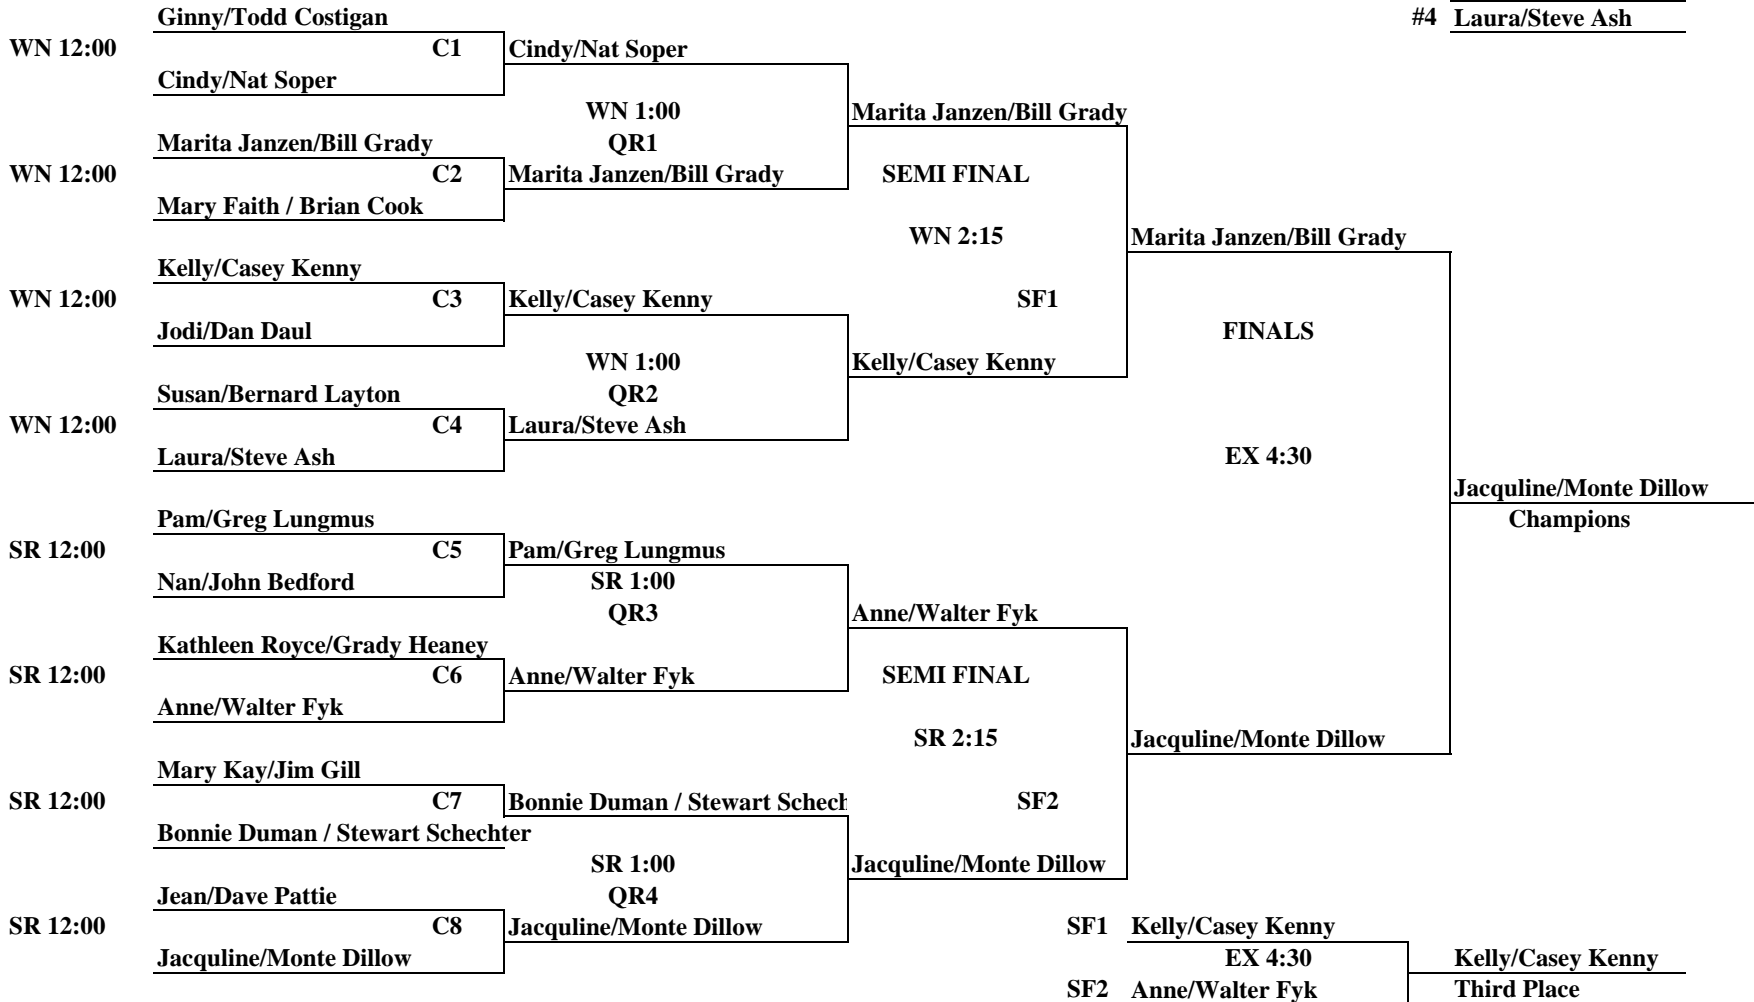

ILLINOIS STATE MARRIED MIXED CHAMPIONSHIP

March 15th, 2008

Drinks/Food @ Exmoor Paddle Hut 3:00 - 7:00

WN - Winnetka

SR - Sunset Ridge

EX - Exmoor

B DRAW

Seeds:

#1 Ginny/Todd Costigan

#2 Jacqueline/Monte Dillow

#3 Pam/Greg Lungmus

#4 Laura/Steve Ash

*PLEASE REPORT ALL SCORES TO 847-432-3600 x157