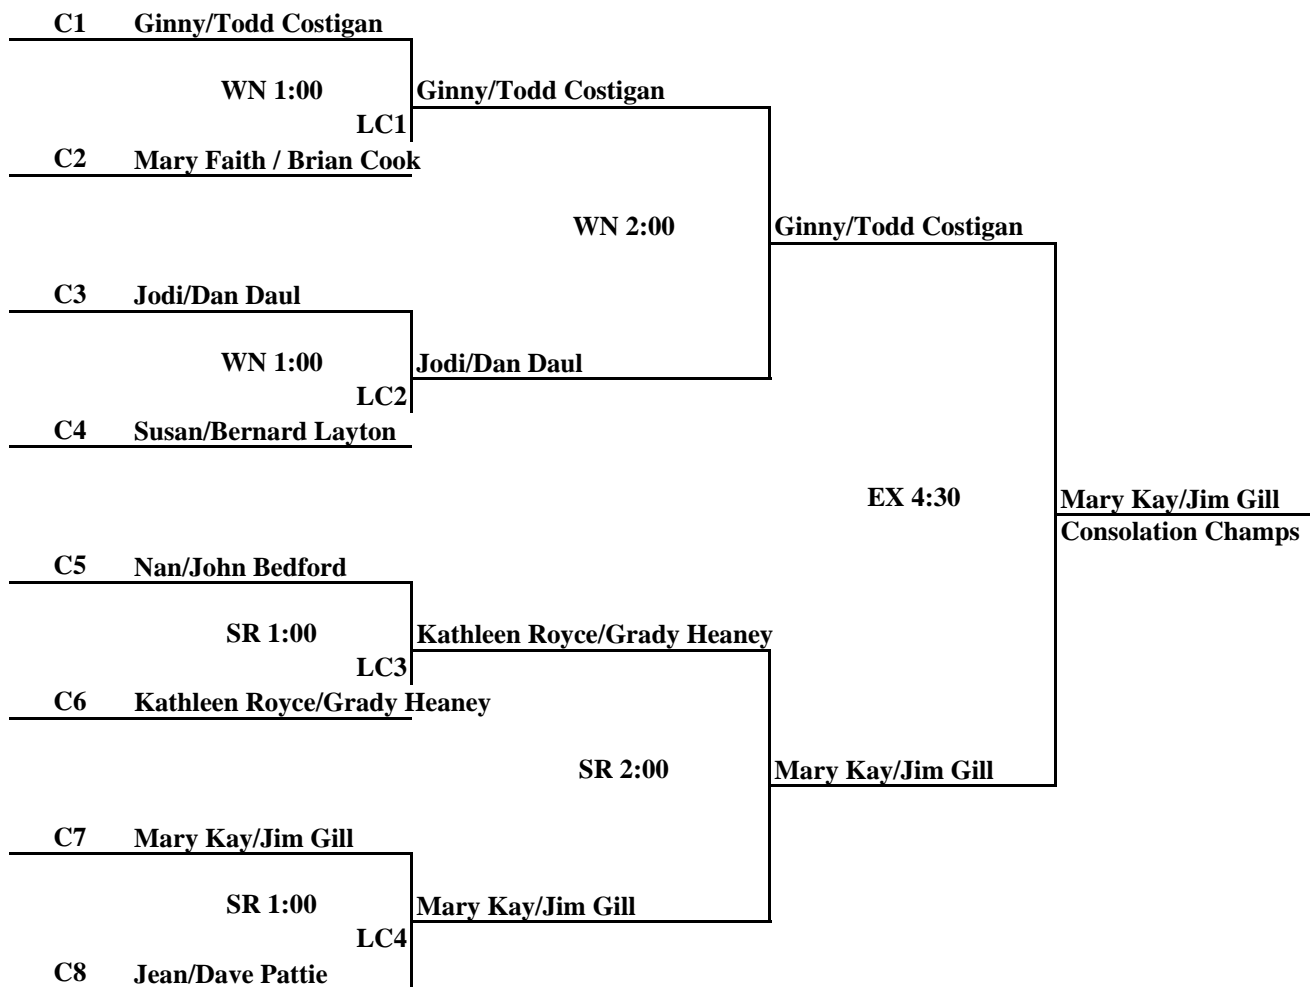

Seeds:

#1 Ginny/Todd Costigan

#2 Jacqueline/Monte Dillow

#3 Pam/Greg Lungmus

#4 Laura/Steve Ash

ILLINOIS STATE MARRIED MIXED CHAMPIONSHIP

March 15th, 2008

CONSOLATION B DRAW