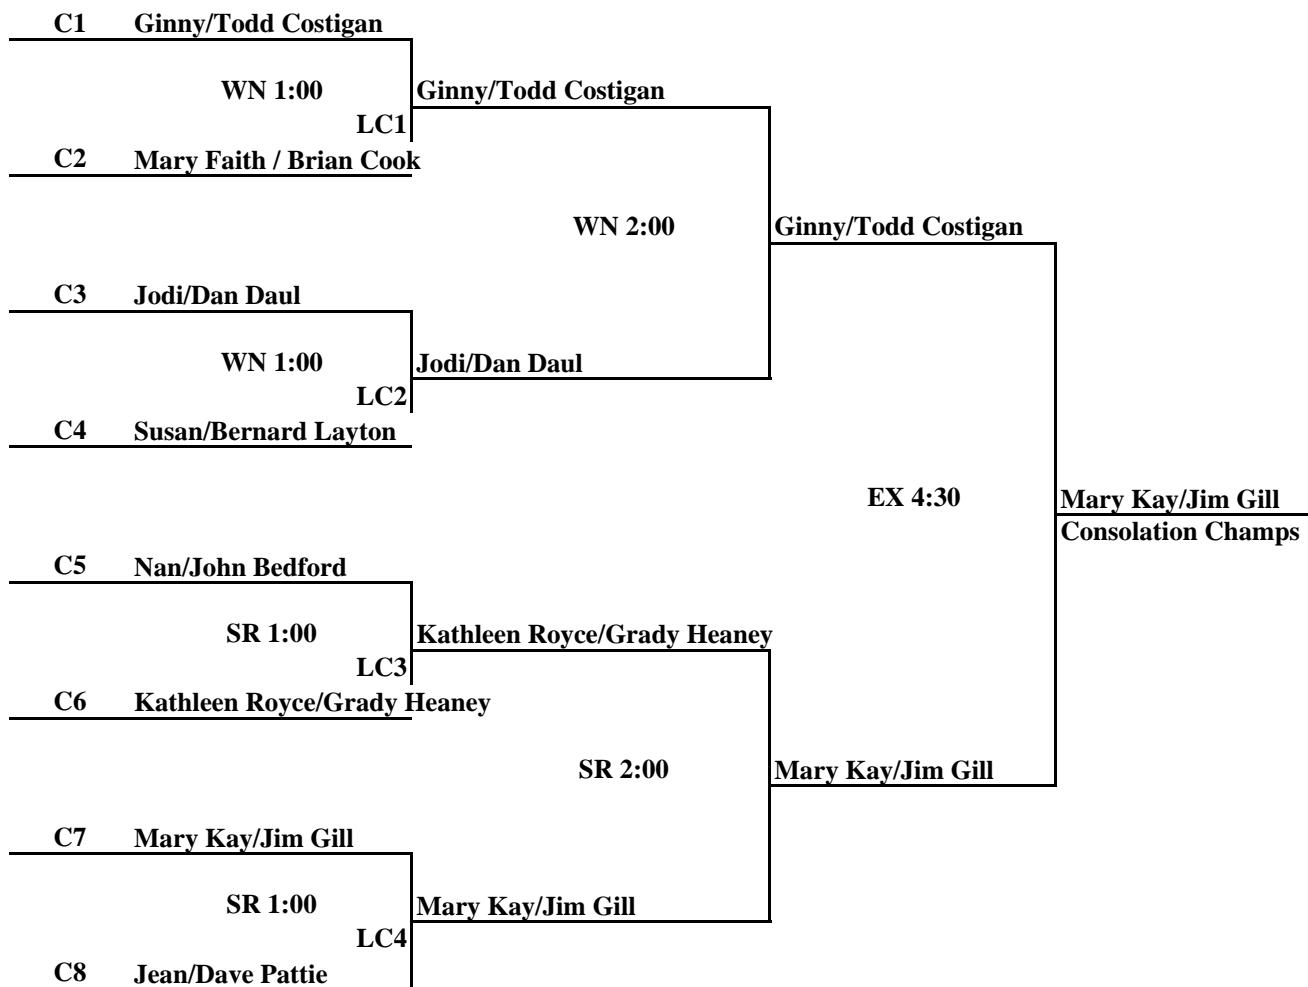

#1 Ginny/Todd Costigan

#2 Jacqueline/Monte Dillow

#3 Pam/Greg Lungmus

#4 Laura/Steve Ash

*PLEASE REPORT ALL SCORES TO 847-432-3600 x157

ILLINOIS STATE MARRIED MIXED CHAMPIONSHIP

March 15th, 2008

CONSOLATION B DRAW