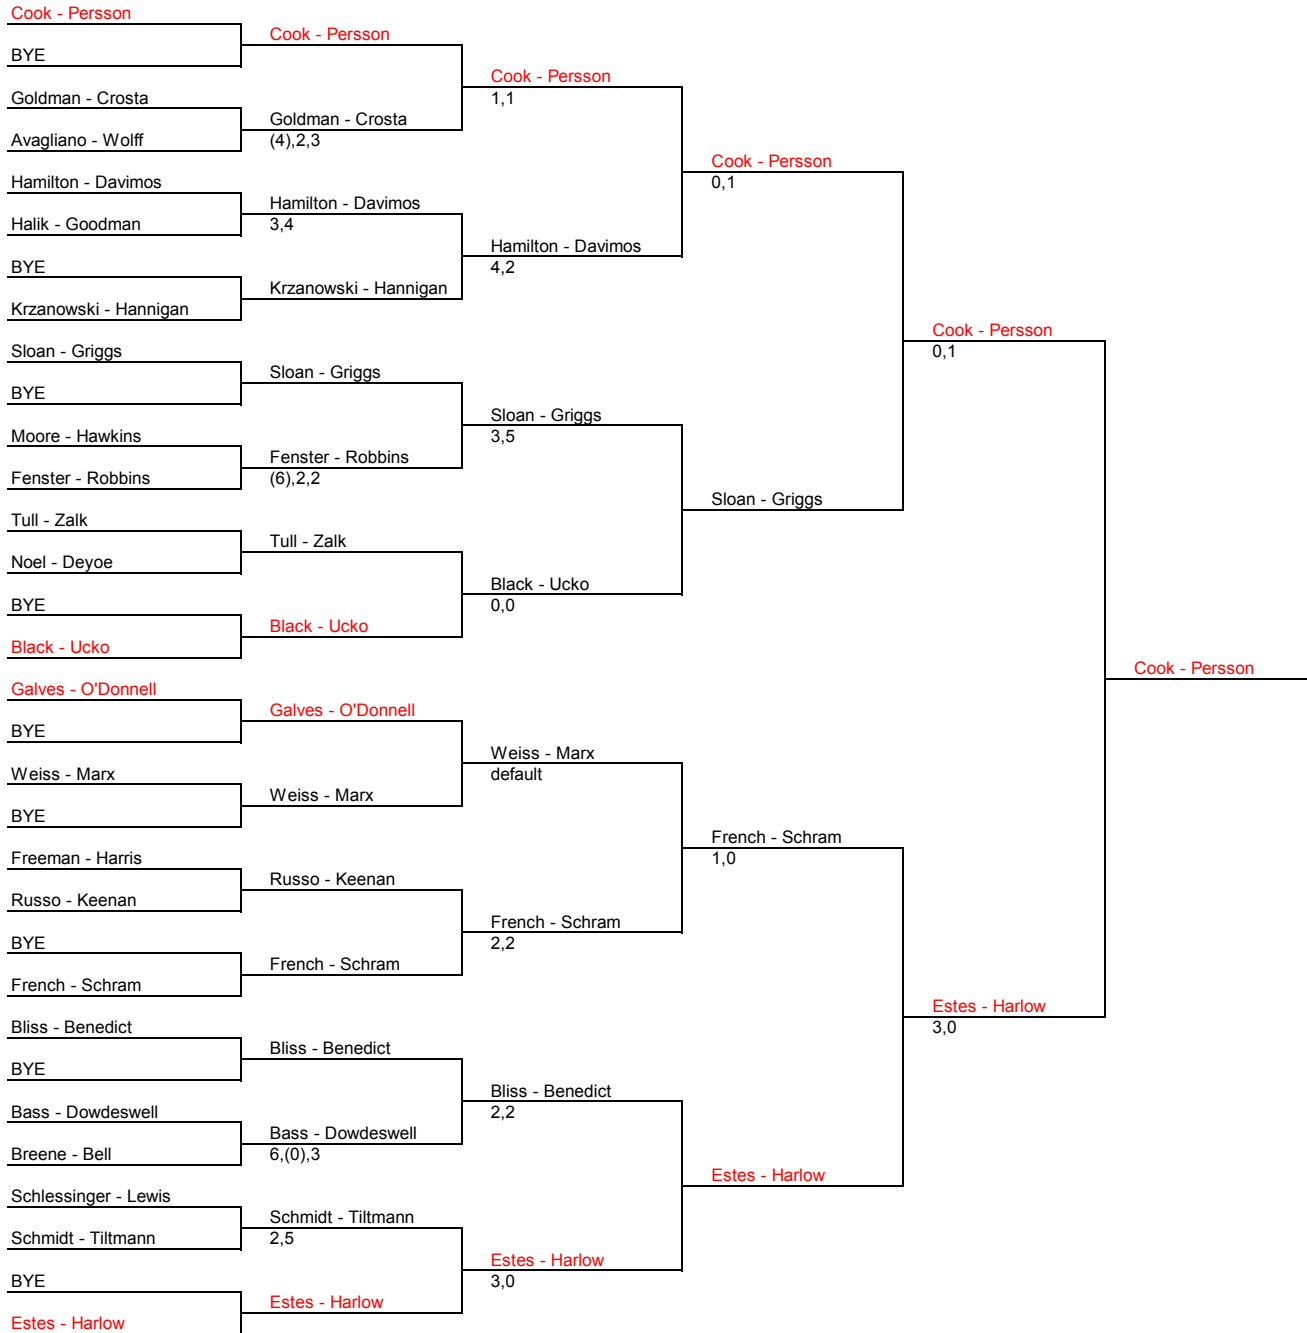

NEW JERSEY MEN'S STATE 50+ 2005

MAIN DRAW

CONSOLATION

REPRIEVE

LAST CHANCE