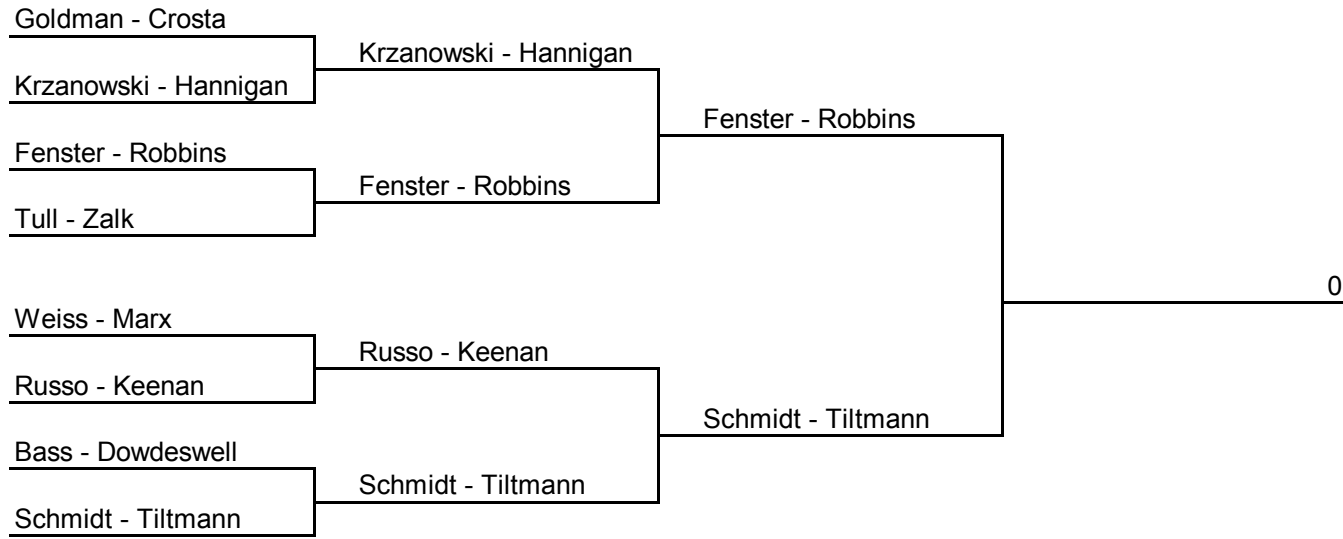

NEW JERSEY MEN'S STATE 50+ 2005

MAIN DRAW

CONSOLATION

REPRIEVE

LAST CHANCE