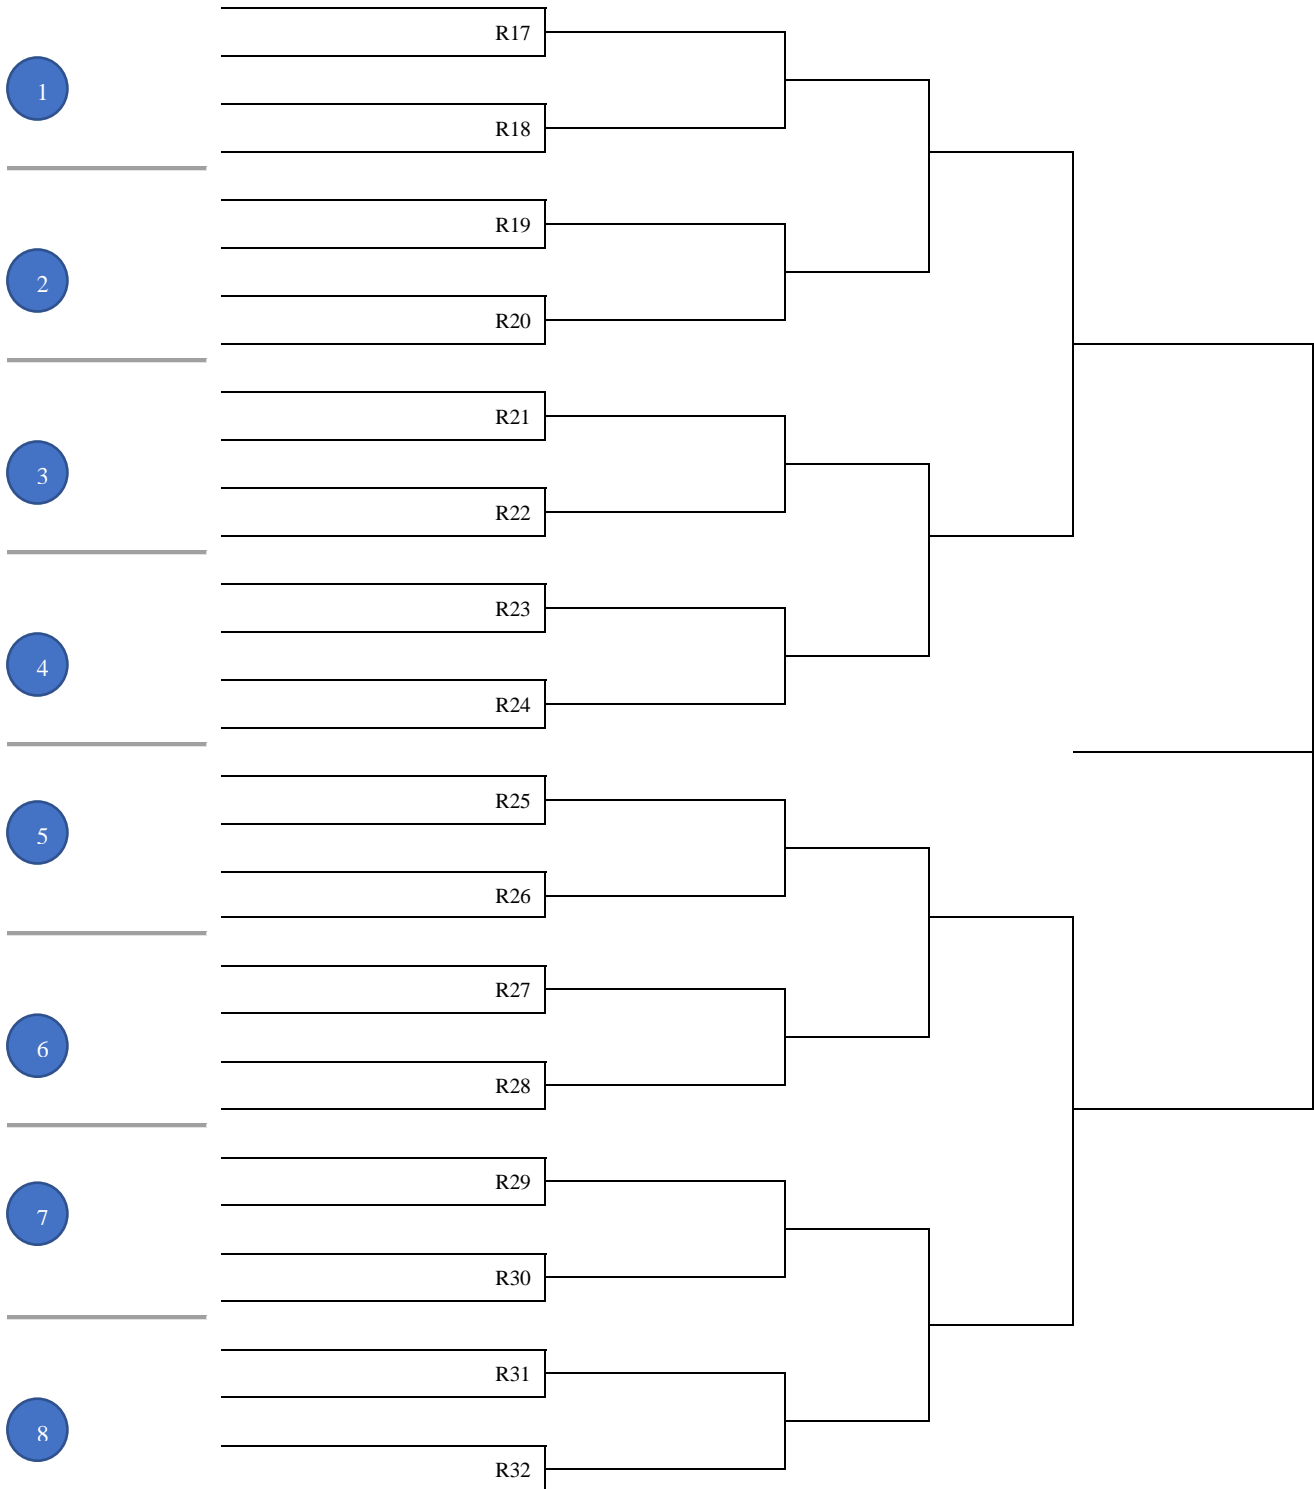

## 128 REPRIEVE – Top Half

(Losers of Round of 128 Matches)

## 128 REPRIEVE – Bottom Half (Losers of Round of 128 Matches)