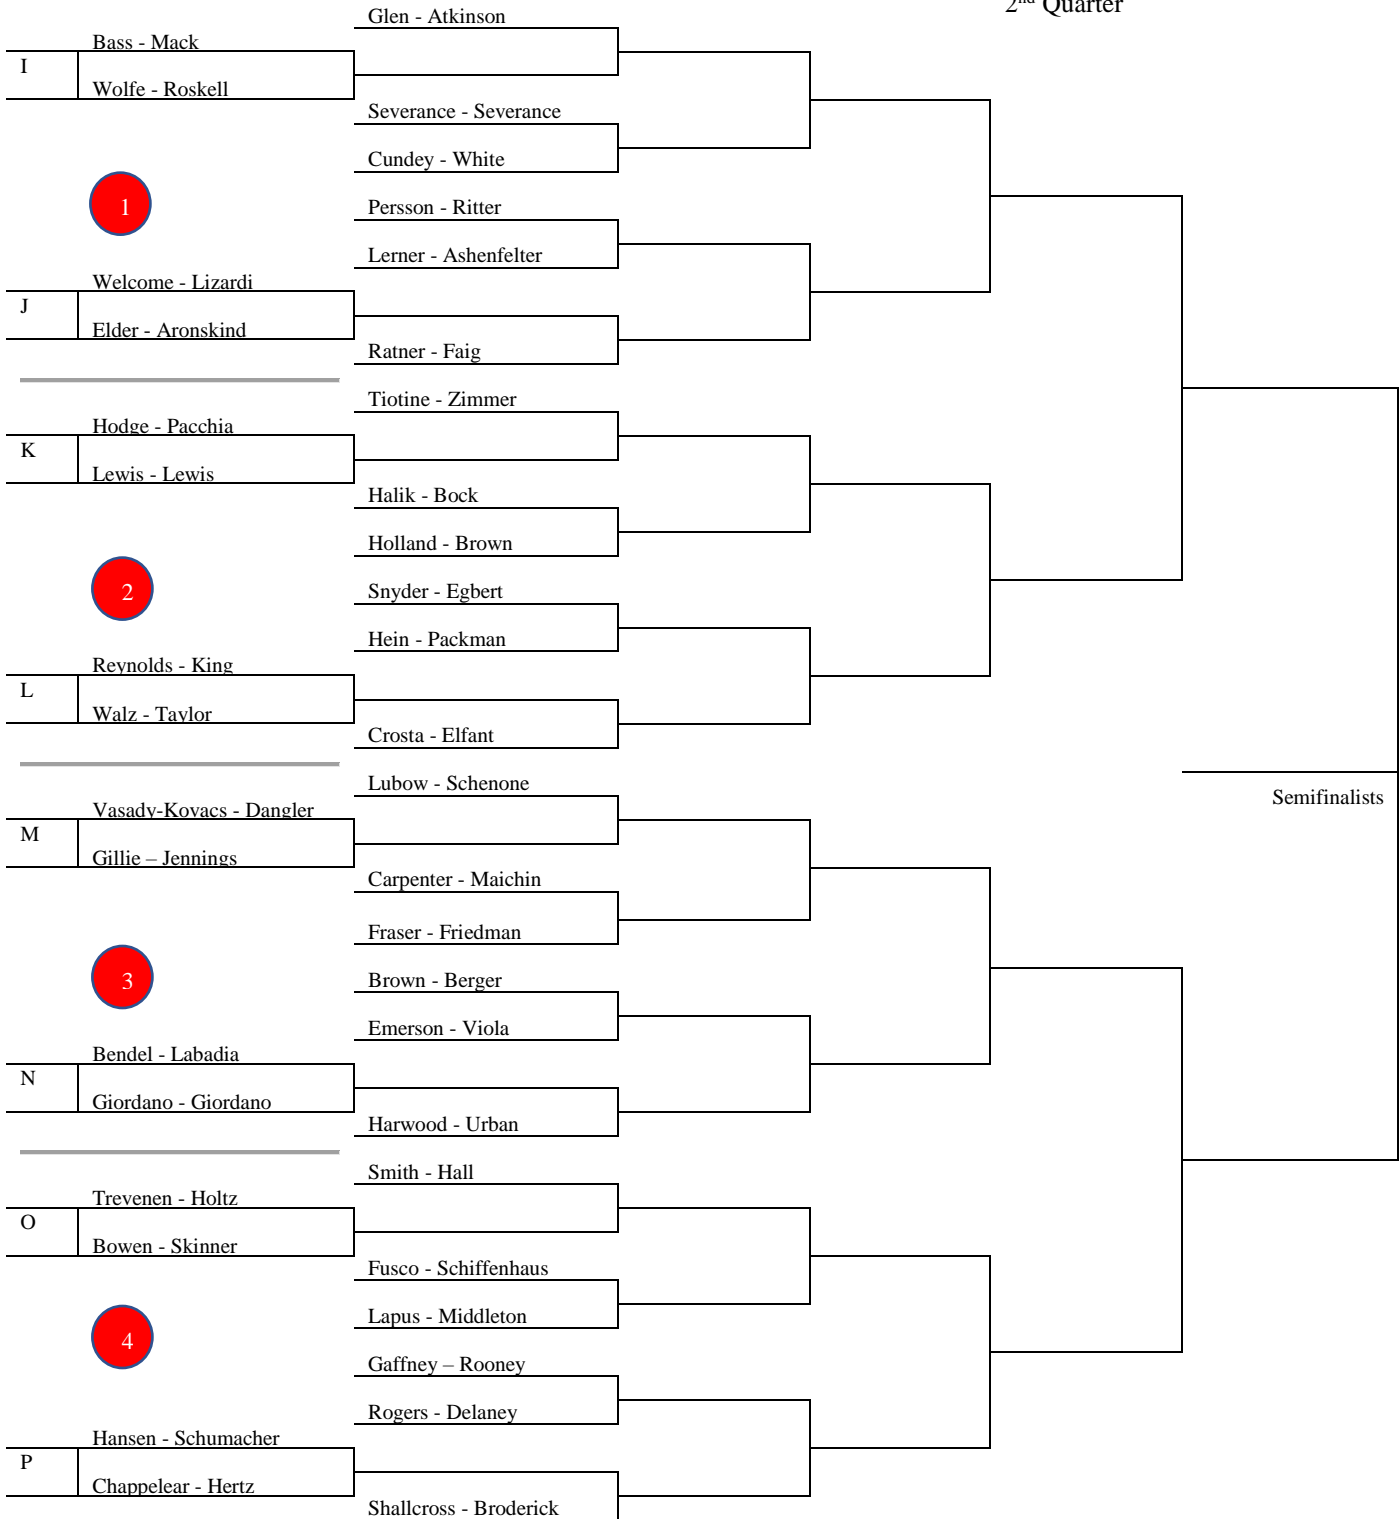

NJMPTA LEAGUE CLASSIC 2017

2nd Quarter