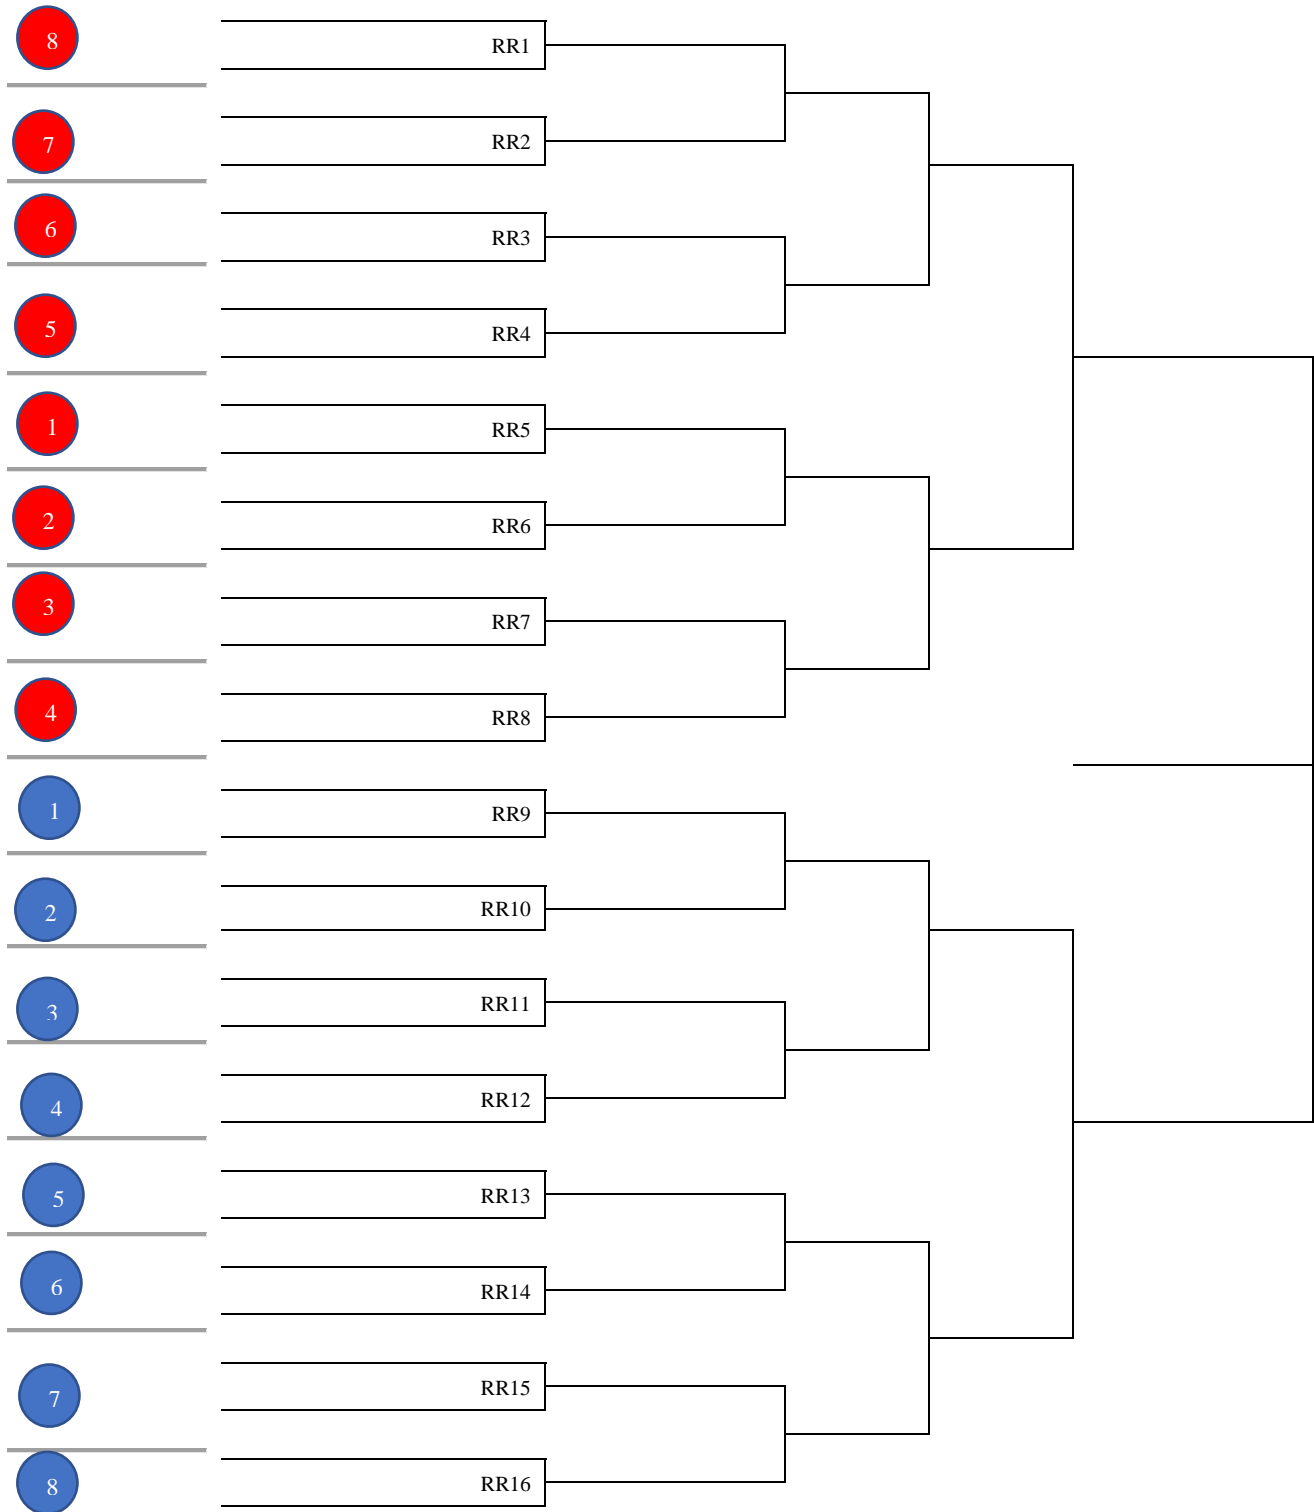

## 128 REPRIEVE – Bottom Half (Losers of Round of 128 Matches)

# 128 REPRIEVE CONSOLATION

(Losers of 128 Reprive Matches)

## 64 REPRIEVE

(Losers of Round of 64 Matches)