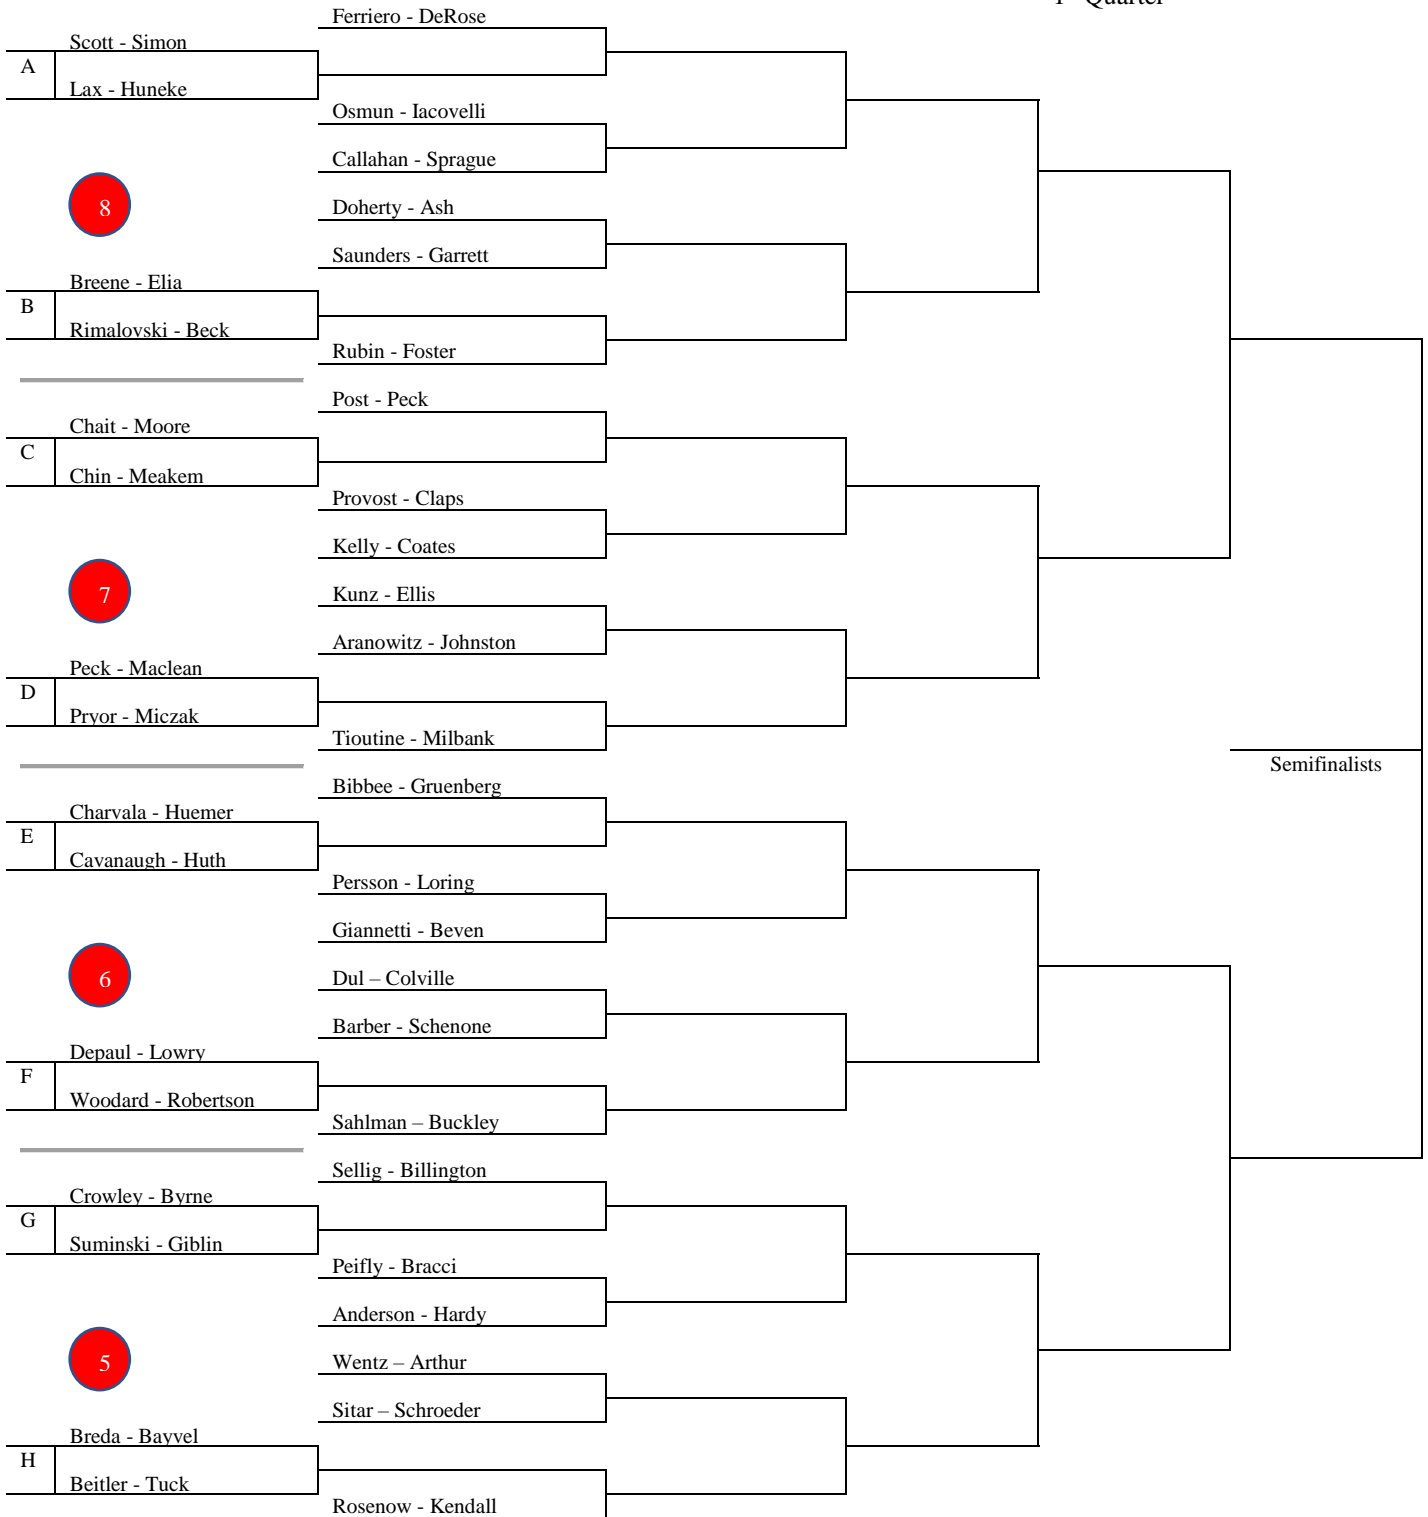

NJMPTA LEAGUE CLASSIC 2017

Symbol	Club	Play-in matches	Round of 128
1	Essex Fells Country Club	7:30 AM (Losers to Orange Lawn)	8:15 AM
2	Montclair Golf Club	7:30 AM (Losers to Orange Lawn)	8:15 AM
3	Canoe Brook Country Club	7:30 AM (Losers to Racquets)	8:15 AM
4	Short Hills Club	7:30 AM (Losers stay)	8:15 AM
5	Noe Pond Club	7:30 AM (Losers to Beacon Hill)	8:15 AM
6	Echo Lake Country Club	7:30 AM (Losers to Beacon Hill)	8:15 AM
7	Morris County Golf Club	7:30 AM (Losers to Field Club)	8:15 AM
8	Spring Brook Country Club	7:30 AM (Losers to Field Club)	8:15 AM
1	Essex Fells Country Club	7:30 AM (Losers to Orange Lawn)	9:00 AM
2	Montclair Golf Club	7:30 AM (Losers to Orange Lawn)	9:00 AM
3	Canoe Brook Country Club	7:30 AM (Losers to Racquets)	9:00 AM
4	Short Hills Club	7:30 AM (Losers stay)	9:00 AM
5	Noe Pond Club	7:30 AM (Losers to Beacon Hill)	9:00 AM
6	Echo Lake Country Club	7:30 AM (Losers to Beacon Hill)	9:00 AM
7	Morris County Golf Club	7:30 AM (Losers to Field Club)	9:00 AM
8	Spring Brook Country Club	7:30 AM (Losers to Field Club)	9:00 AM
A	Orange Lawn Tennis Club	Consolation and Last Chance as teams arrive	
B	Racquets Club of SH		
C	Beacon Hill Club		
D	Morristown Field Club		

NJMPTA LEAGUE CLASSIC 2017

1st Quarter