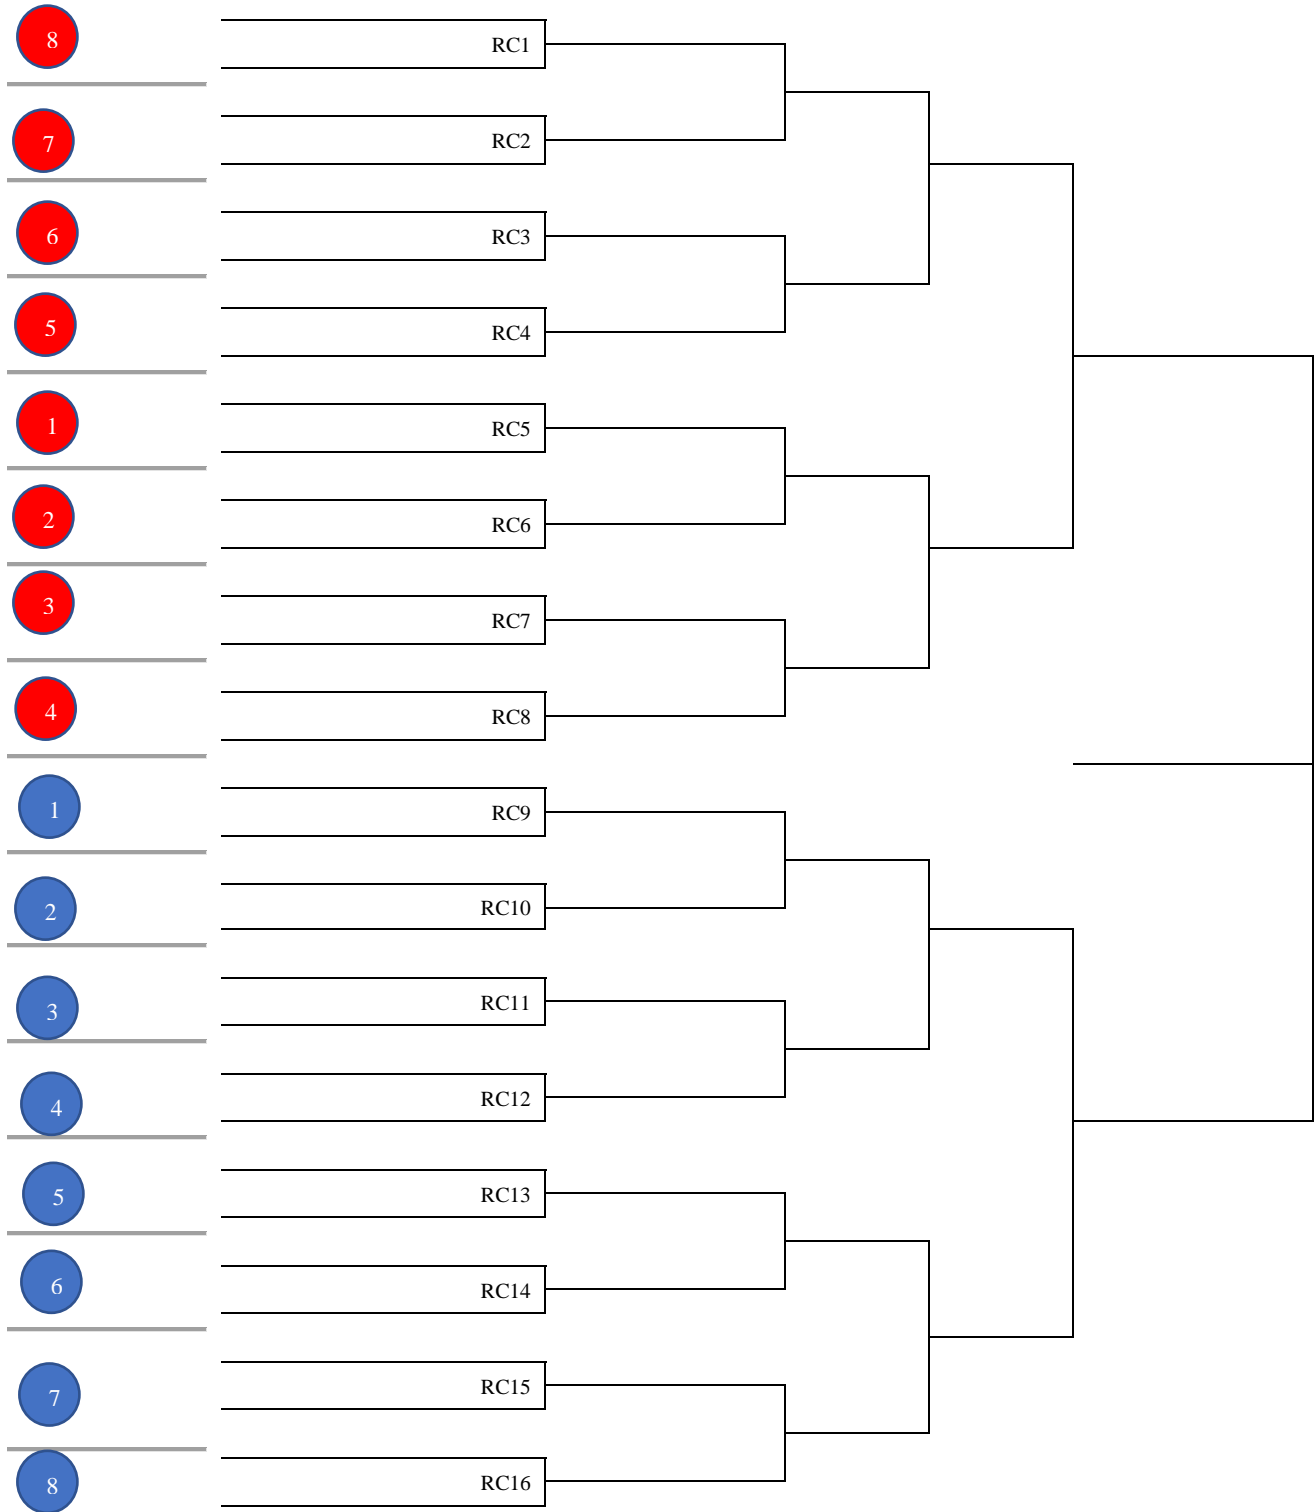

128 REPRIEVE CONSOLATION

(Losers of 128 Reprive Matches)