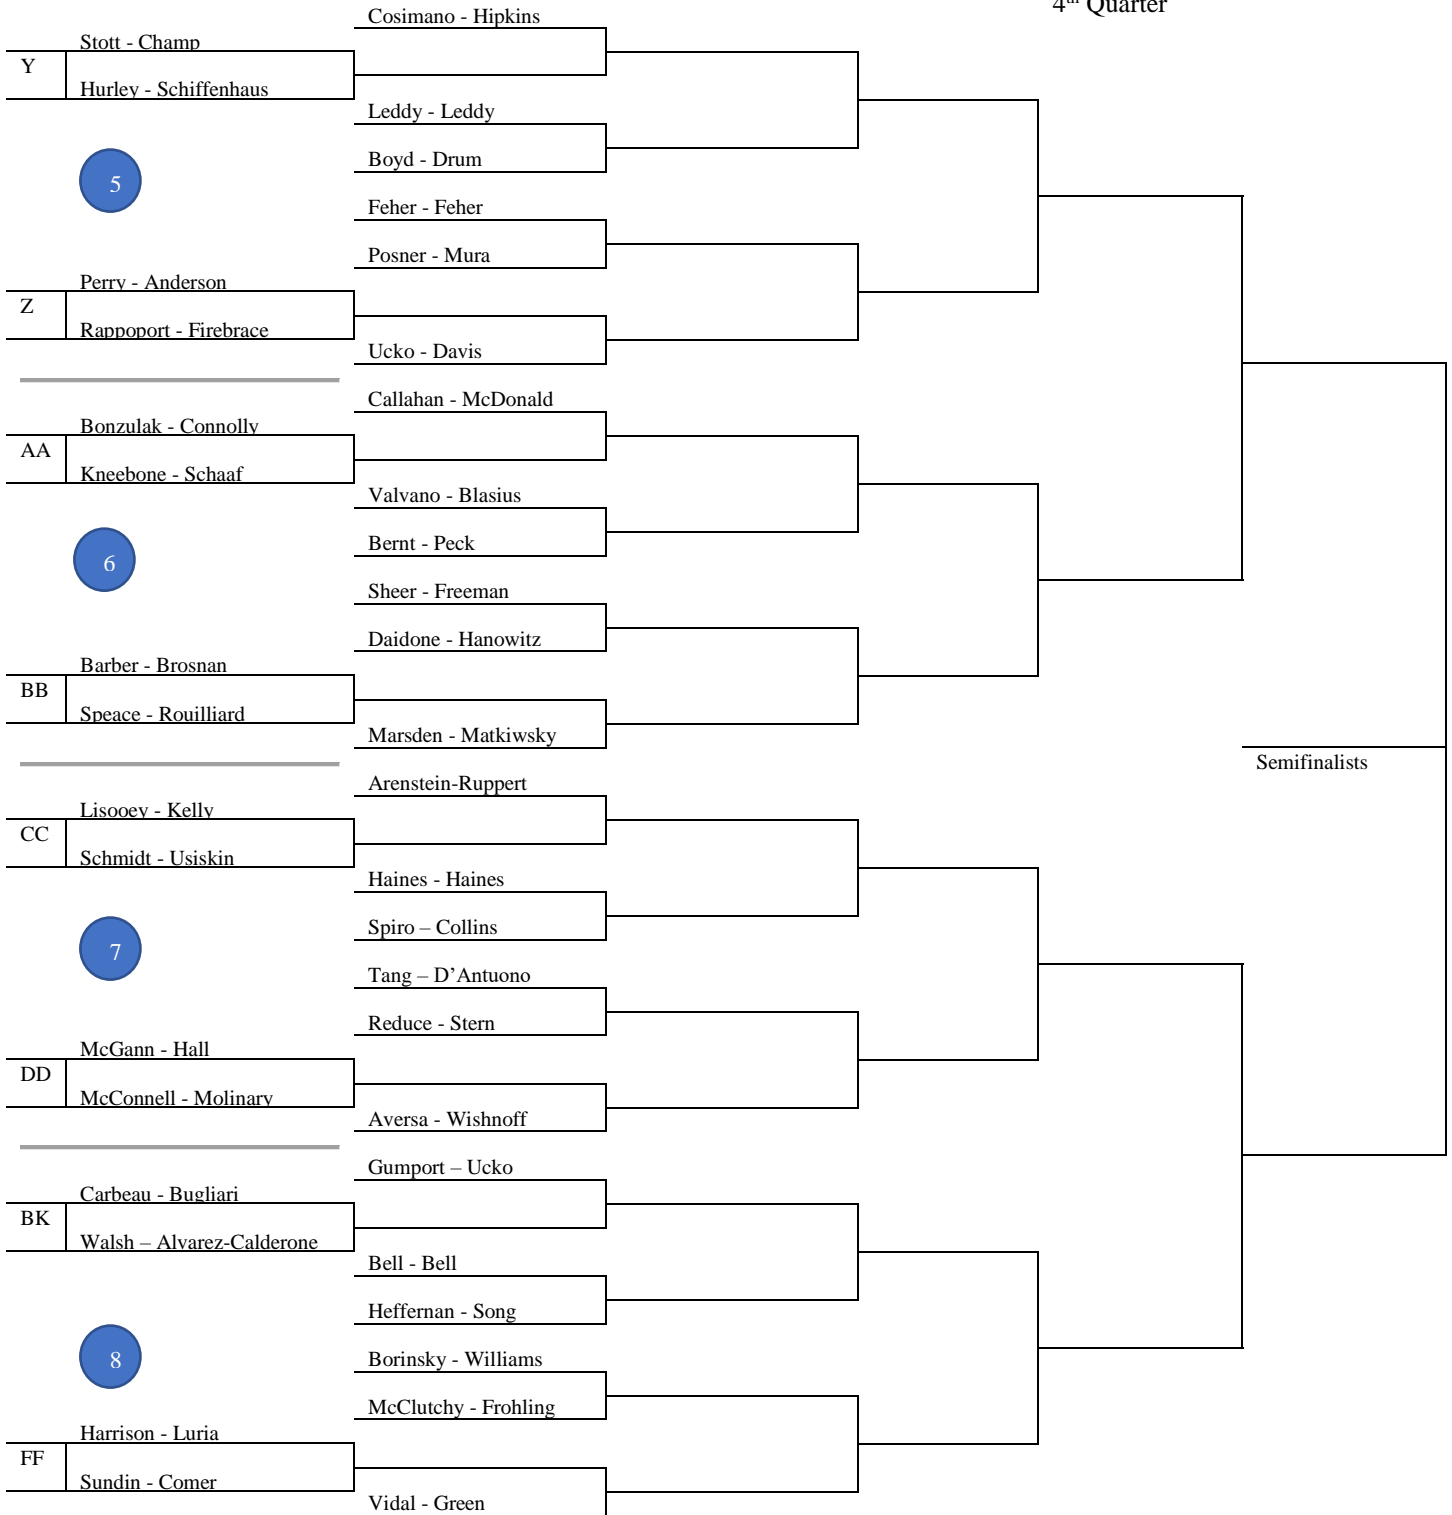

NJMPTA LEAGUE CLASSIC 2017

4th Quarter