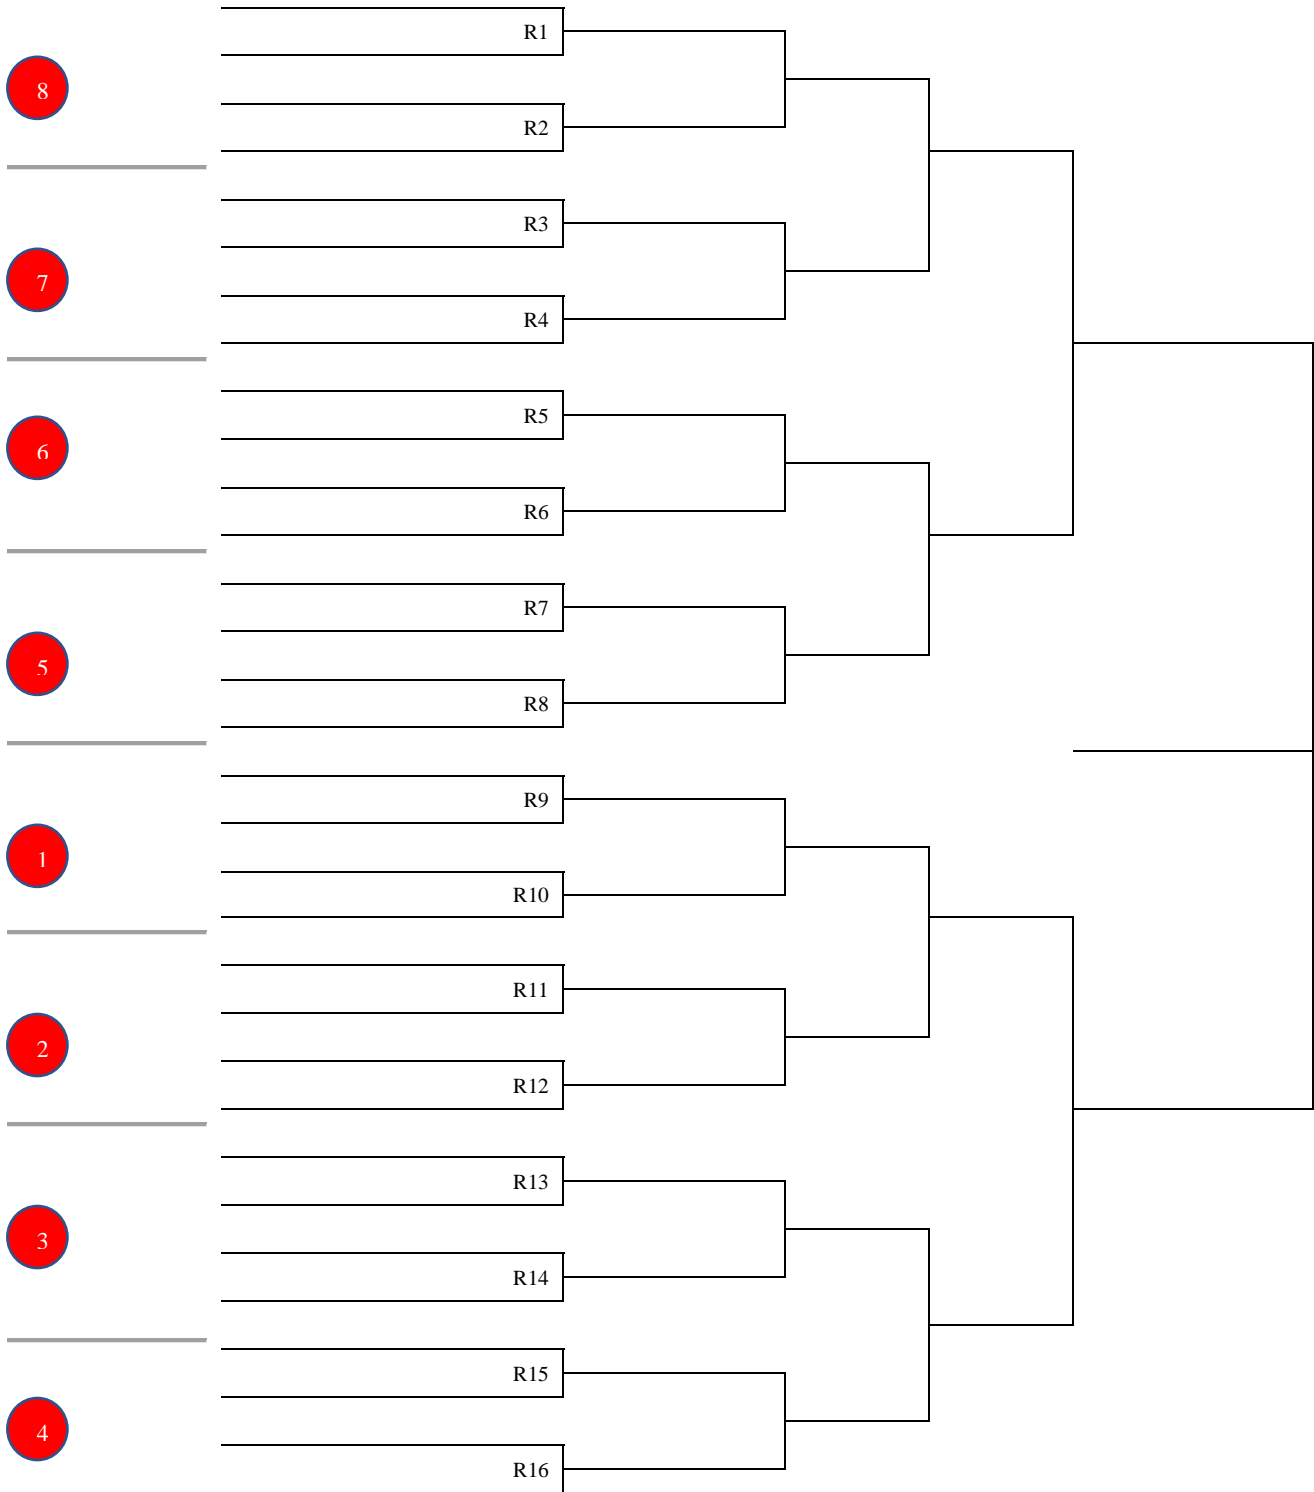

# LAST CHANCE

(Losers of Consolation Matches)

## 128 REPRIEVE – Top Half

(Losers of Round of 128 Matches)