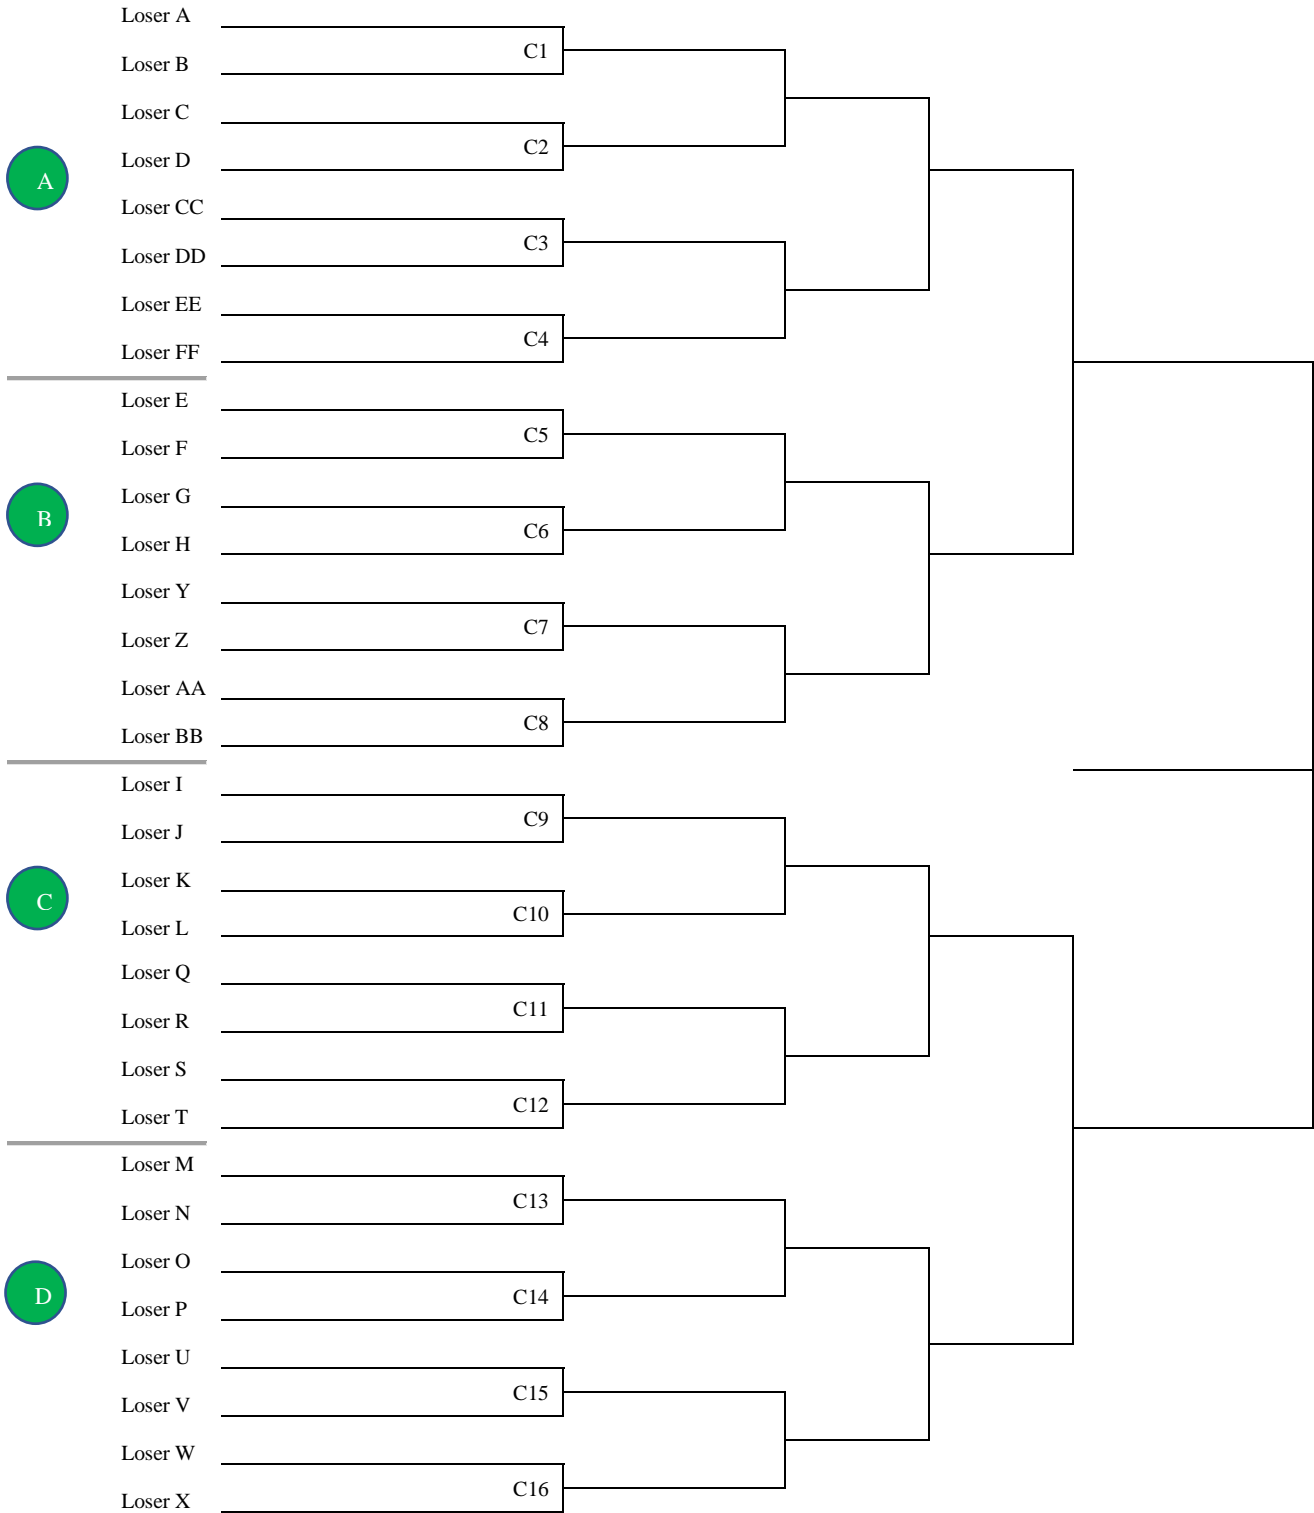

NJMPTA LEAGUE CLASSIC 2017

CONSOLATION

(Losers of Play-in Matches)