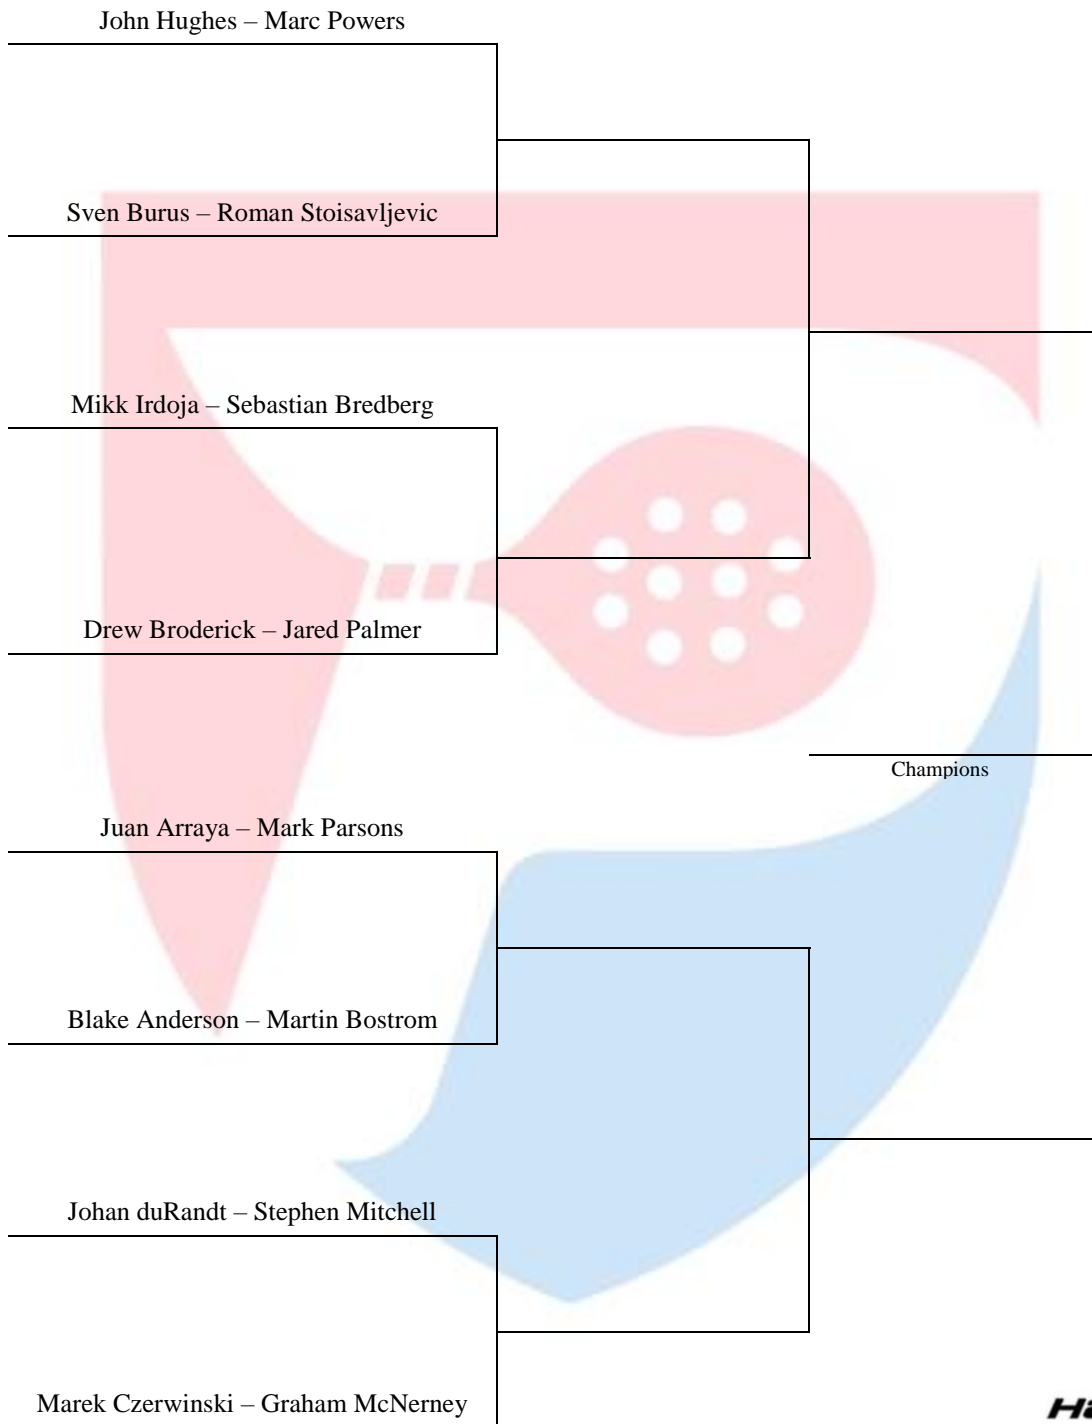

PRO FLIGHT PADDLE

Fiddler's Elbow Country Club – December 8

MEN'S MAIN DRAW

PRO FLIGHT PADDLE

Fiddler's Elbow Country Club – December 8

CONSOLATION

PLAYOFF for 3rd

PRO FLIGHT PADDLE

Fiddler's Elbow Country Club – December 8

WOMEN'S MAIN DRAW