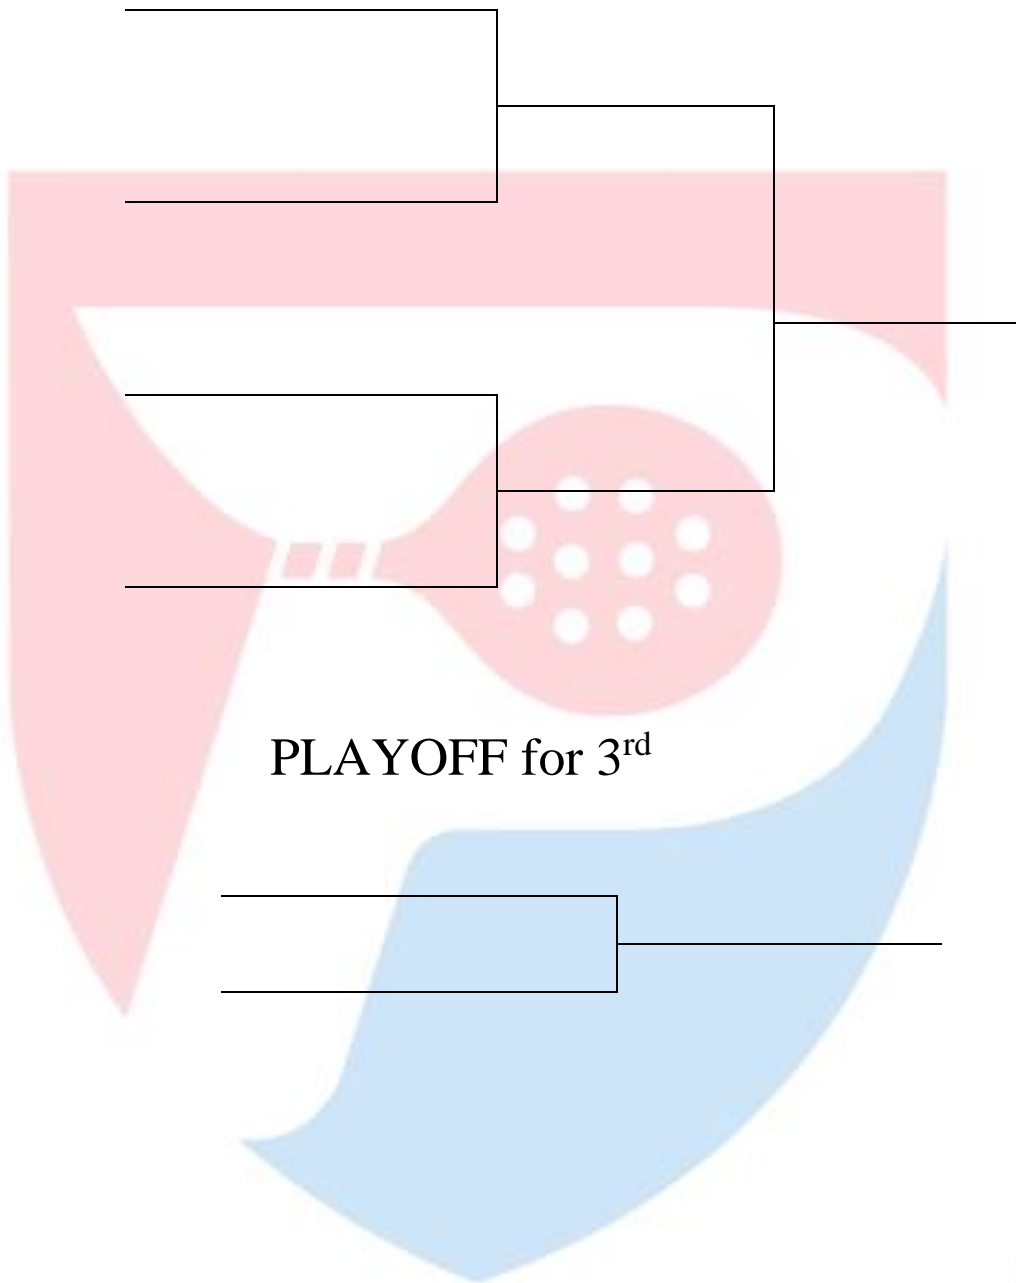

PRO FLIGHT PADDLE

Fiddler's Elbow Country Club – December 8

MEN'S MAIN DRAW

PRO FLIGHT PADDLE

Fiddler's Elbow Country Club – December 8

CONSOLATION

PLAYOFF for 3rd

PRO FLIGHT PADDLE

Fiddler's Elbow Country Club – December 8

WOMEN'S MAIN DRAW