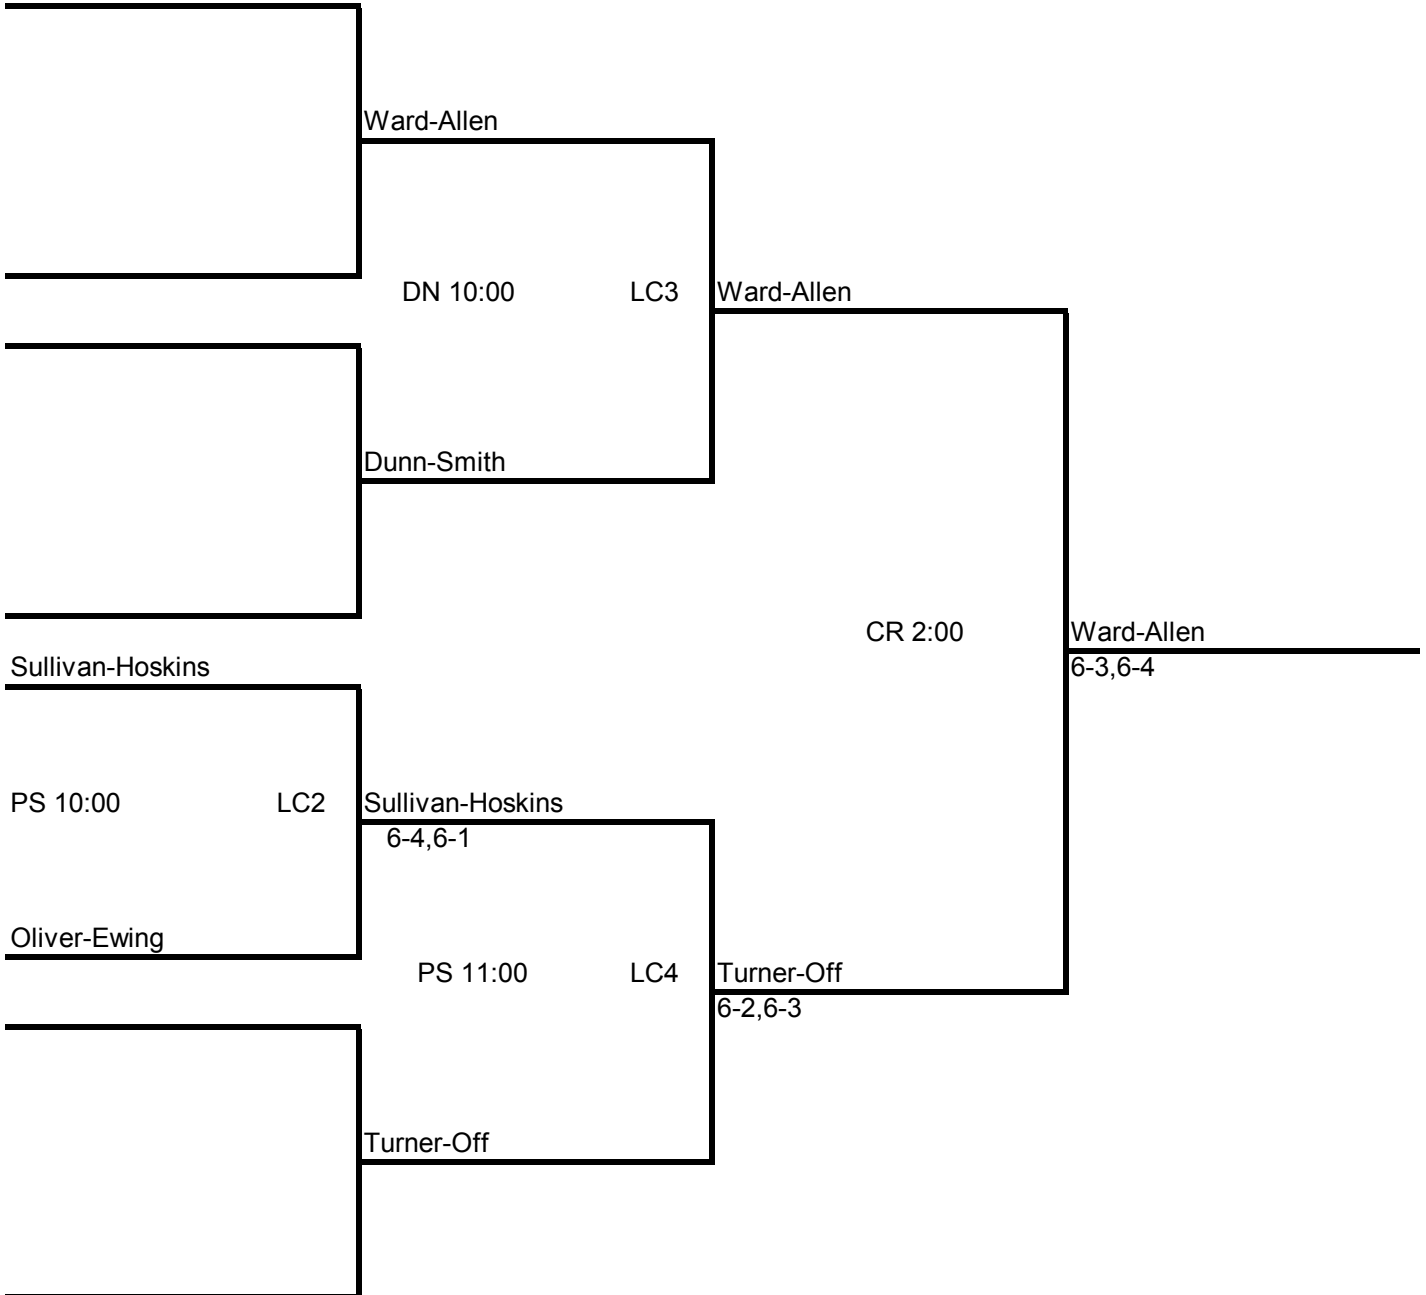

WOMEN'S OPEN

CONSOLATION

Report Scores
860-1551 or 625-3230

INDIANAPOLIS OPEN
WOMEN'S OPEN
CONSOLATION
FEBRUARY 18-20, 2005

CR - Carmel Racquet Club	FF - Fehsenfelds	PS - Pearsons	AL - Altums