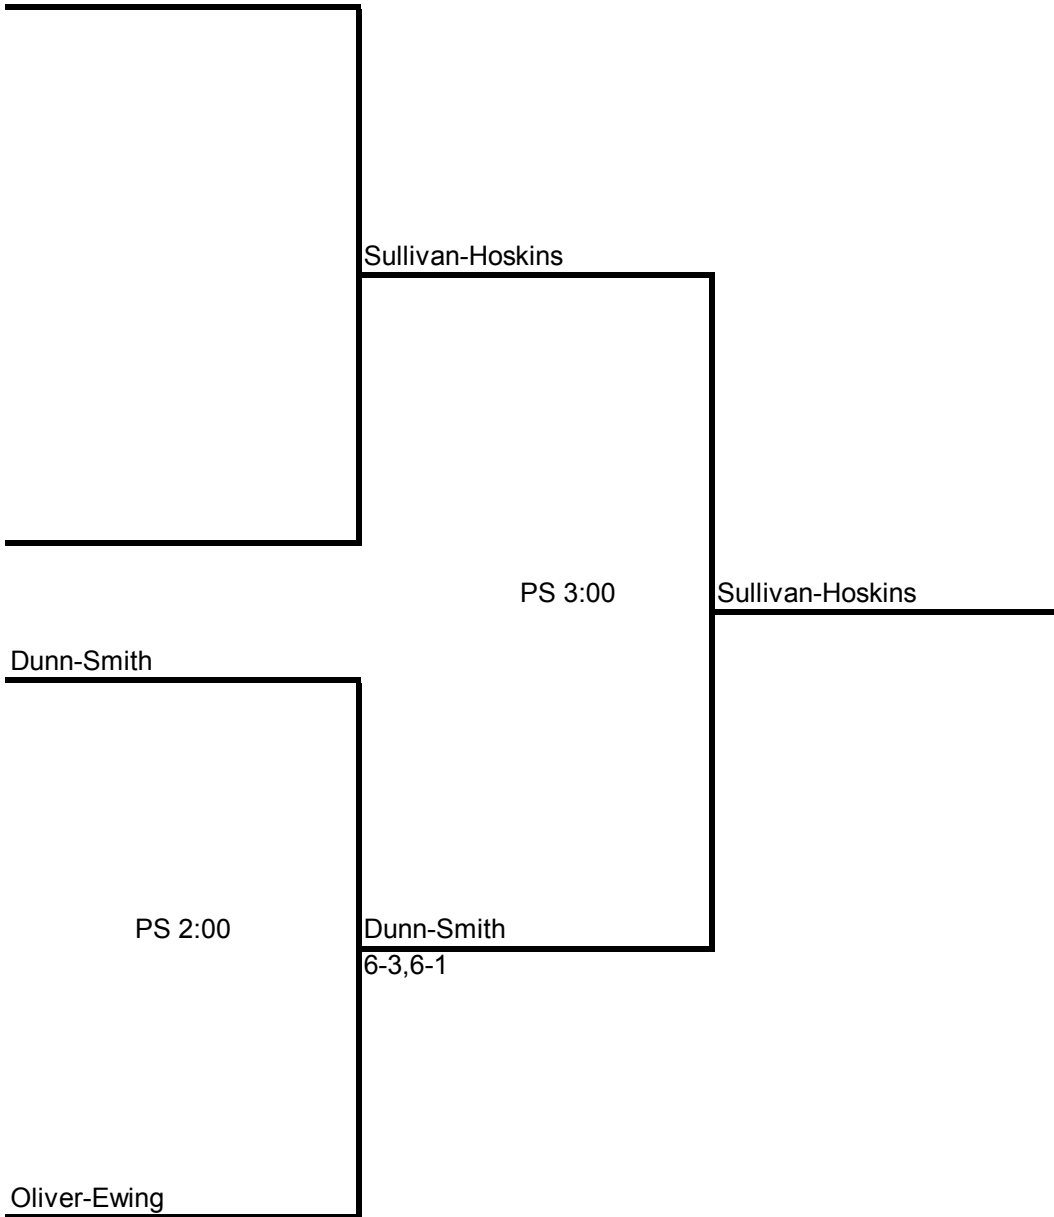

WOMEN'S OPEN

LAST CHANCE

Report Scores
860-1551 or 625-3230

INDIANAPOLIS OPEN
WOMEN'S OPEN
LAST CHANCE
FEBRUARY 18-20, 2005

CR - Carmel Racquet Club   FF - Fehsenfelds   PS - Pearsons   AL - Altums