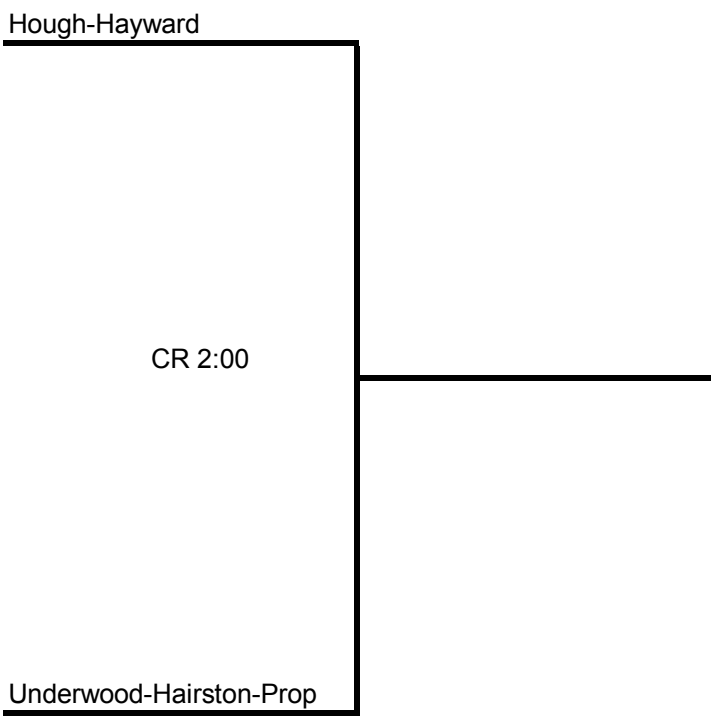

WOMEN'S OPEN
3RD & 4TH PLAYOFF

Report Scores
860-1551 or 625-3230

INDIANAPOLIS OPEN
WOMEN'S OPEN
PLAYOFF 3RD & 4TH
FEBRUARY 18-20, 2005