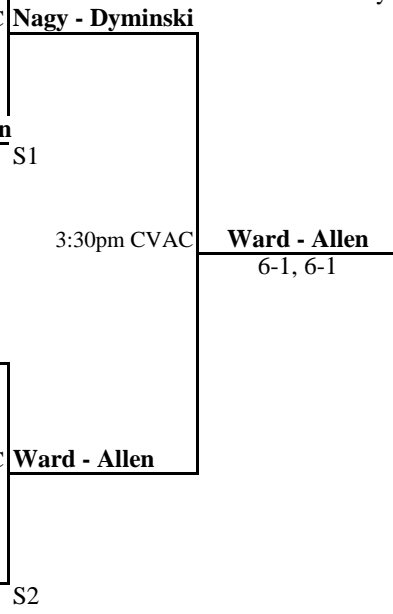

**2008 GCPTA Cleveland Masters - Women's Open APTA PCQ
November 15-16, 2008**

Main Draw

Seeds:

- 1. Peck-Thompson
- 2. Ward - Allen

CVCC = Chagrin Valley Cntry Club
WEM = Wembley Club

	<p>Come as you are Paddle Party in the CVCC Hut 1pm - 6pm, Sat.</p>	
--	---	---

Consolation

2:00pm WEM **Heil - Easdale**
6-2, 6-1

**2008 GCPTA Cleveland Masters - Women's Open APTA PCQ
November 15-16, 2008**

Consolation-Reprieve

L1	McLaughlin - Brinn		
	1:30pm WEM	North - LoPresti	
L2	North - LoPresti		
		3:00pm WEM	Martin - Stover 13th Place
L3	Sheedy - Gatewood		
	2:00pm WEM	Martin - Stover	
L4	Martin - Stover		

Reprieve

R1	Peck - Thompson		
		Mazzola - Ubersax	
R2	Mazzola - Ubersax		
		4:00pm CVCC	Wilson - Kelley 5th Place
R3	Wilson - Kelley		7-5, 6-2
	1:00pm CVCC	Wilson - Kelley	
R4	Huffman - Mathew		

Semi-Reprieve