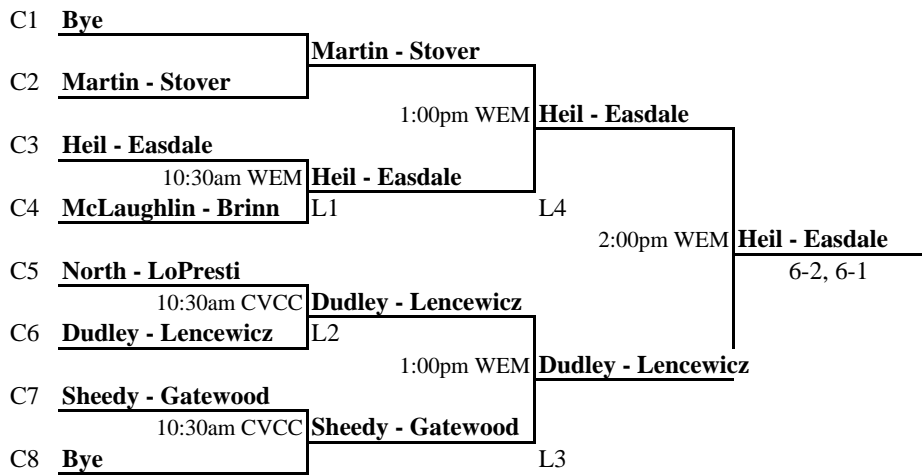

**2008 GCPTA Cleveland Masters - Women's Open APTA PCQ
November 15-16, 2008**

Main Draw

Seeds:

- 1. Peck-Thompson
- 2. Ward - Allen

CVCC = Chagrin Valley Cntry Club
WEM = Wembley Club

	<p>Come as you are Paddle Party in the CVCC Hut 1pm - 6pm, Sat.</p>	
--	---	---

Consolation

2:00pm WEM **Heil - Easdale**
6-2, 6-1

**2008 GCPTA Cleveland Masters - Women's Open APTA PCQ
November 15-16, 2008**

Consolation-Reprieve

L1	McLaughlin - Brinn		
	1:30pm WEM	North - LoPresti	
L2	North - LoPresti		
		3:00pm WEM	Martin - Stover 13th Place
L3	Sheedy - Gatewood		
	2:00pm WEM	Martin - Stover	
L4	Martin - Stover		

Reprieve

R1	Peck - Thompson		
		Mazzola - Ubersax	
R2	Mazzola - Ubersax		
		4:00pm CVCC	Wilson - Kelley 5th Place
R3	Wilson - Kelley		7-5, 6-2
	1:00pm CVCC	Wilson - Kelley	
R4	Huffman - Mathew		

Semi-Reprieve