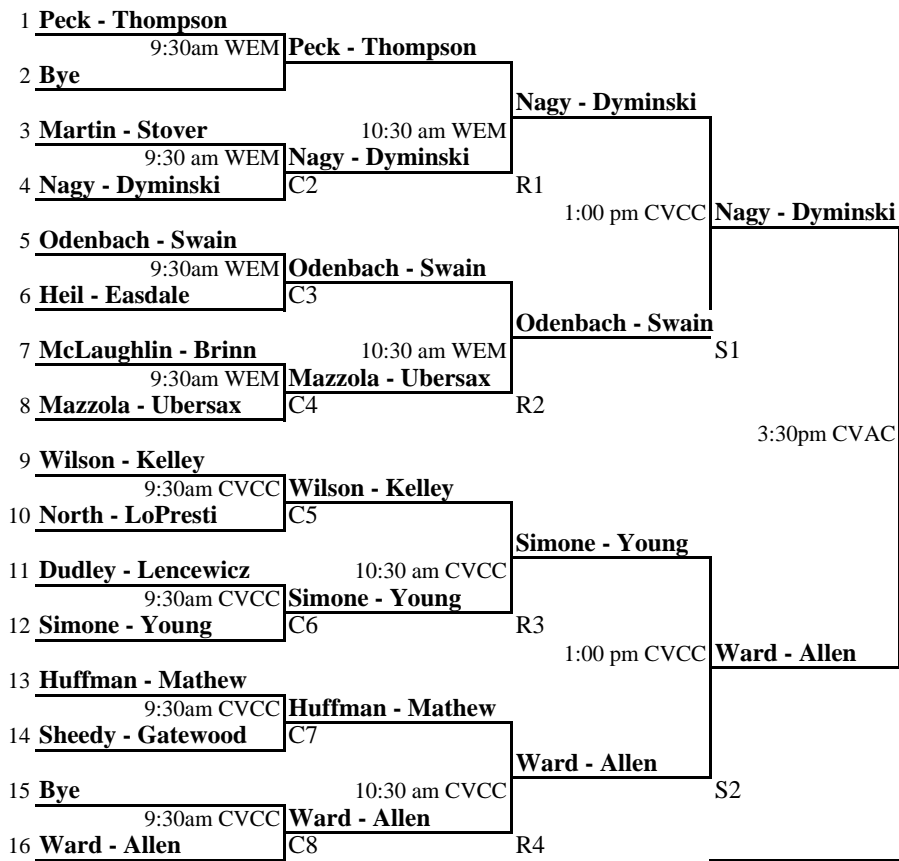

**2008 GCPTA Cleveland Masters - Women's Open APTA PCQ
November 15-16, 2008**

Main Draw

Seeds:

- 1. Peck-Thompson
- 2. Ward - Allen

CVCC = Chagrin Valley Cntry Club
WEM = Wembley Club

	<p>Come as you are Paddle Party in the CVCC Hut 1pm - 6pm, Sat.</p>	
--	---	---

Consolation

2:00pm WEM **Heil - Easdale**
6-2, 6-1

**2008 GCPTA Cleveland Masters - Women's Open APTA PCQ
November 15-16, 2008**

Consolation-Reprieve

L1	McLaughlin - Brinn		
	1:30pm WEM	North - LoPresti	
L2	North - LoPresti		
		3:00pm WEM	Martin - Stover 13th Place
L3	Sheedy - Gatewood		
	2:00pm WEM	Martin - Stover	
L4	Martin - Stover		

Reprieve

R1	Peck - Thompson		
		Mazzola - Ubersax	
R2	Mazzola - Ubersax		
		4:00pm CVCC	Wilson - Kelley 5th Place
R3	Wilson - Kelley		7-5, 6-2
	1:00pm CVCC	Wilson - Kelley	
R4	Huffman - Mathew		

Semi-Reprieve