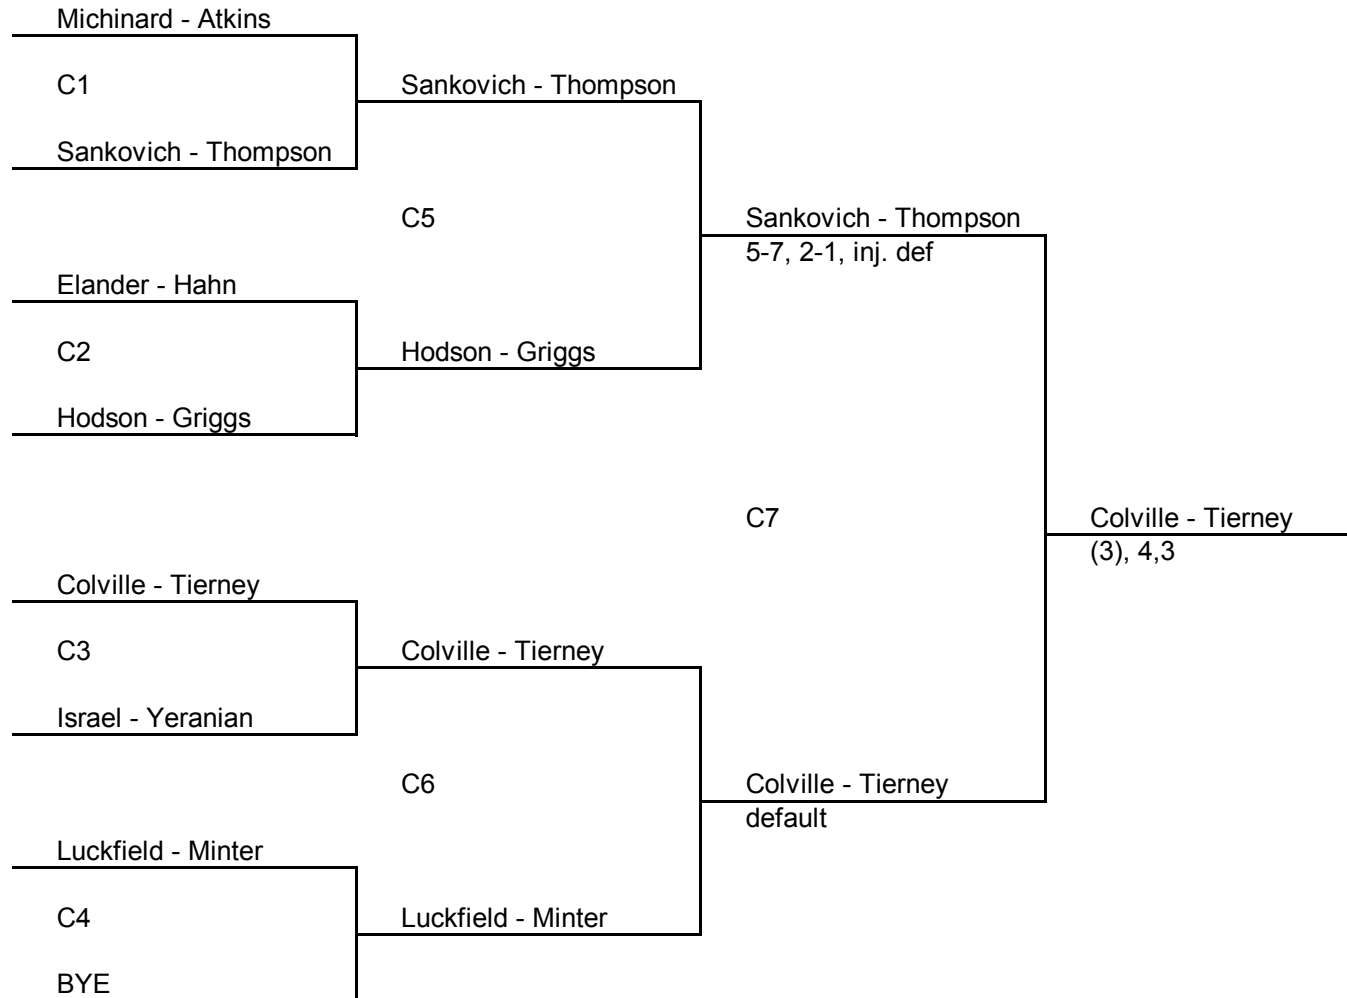

APTA NATIONAL CHAMPIONSHIP WOMEN'S B

MAIN DRAW

CONSOLATION

REPRIEVE

LAST CHANCE

QUARTERFINAL REPRIEVE