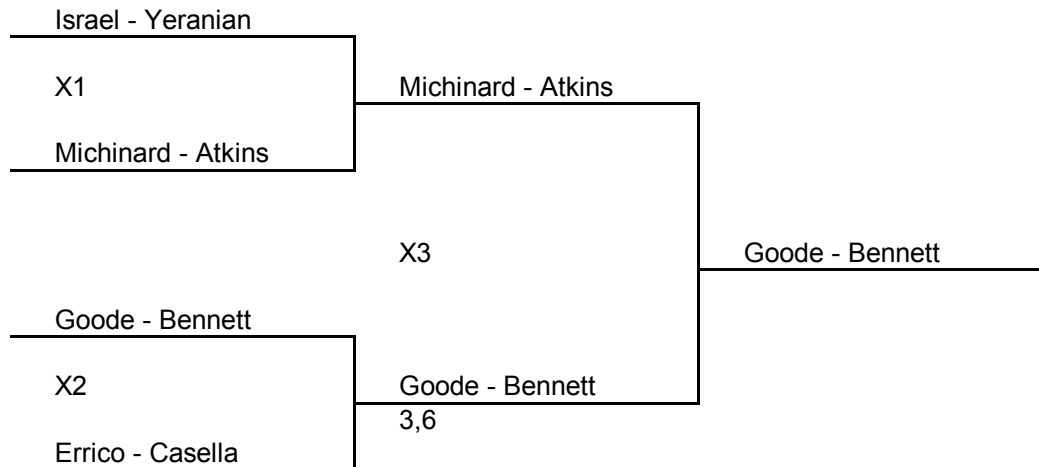

APTA NATIONAL CHAMPIONSHIP WOMEN'S B

MAIN DRAW

CONSOLATION

REPRIEVE

LAST CHANCE

QUARTERFINAL REPRIEVE