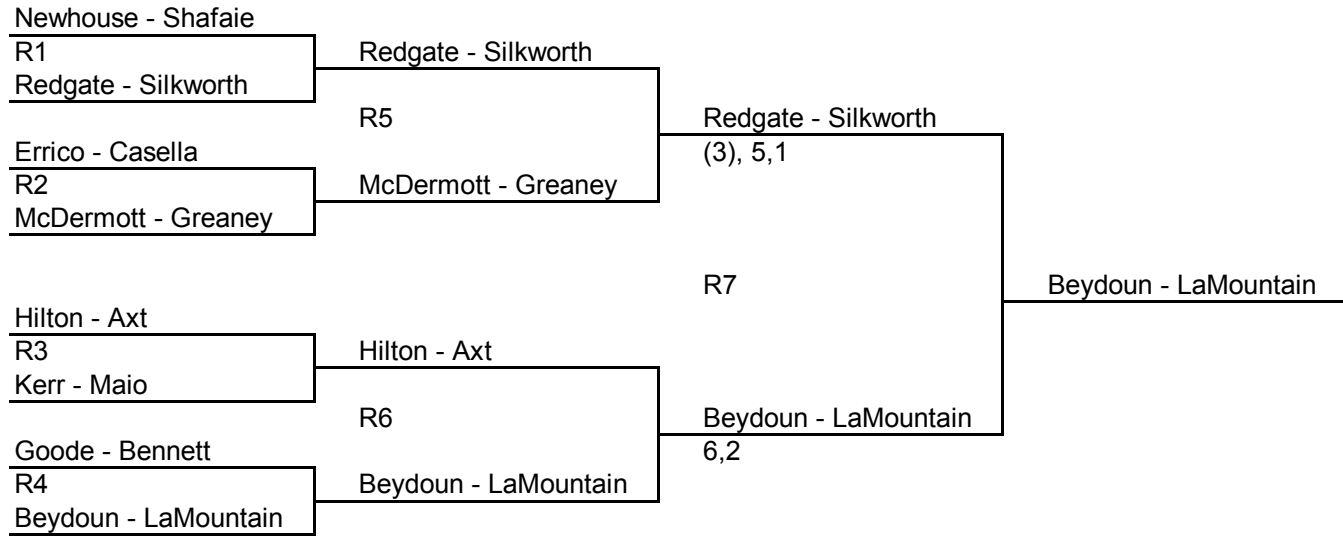

APTA NATIONAL CHAMPIONSHIP WOMEN'S B

MAIN DRAW

CONSOLATION

REPRIEVE

LAST CHANCE

QUARTERFINAL REPRIEVE