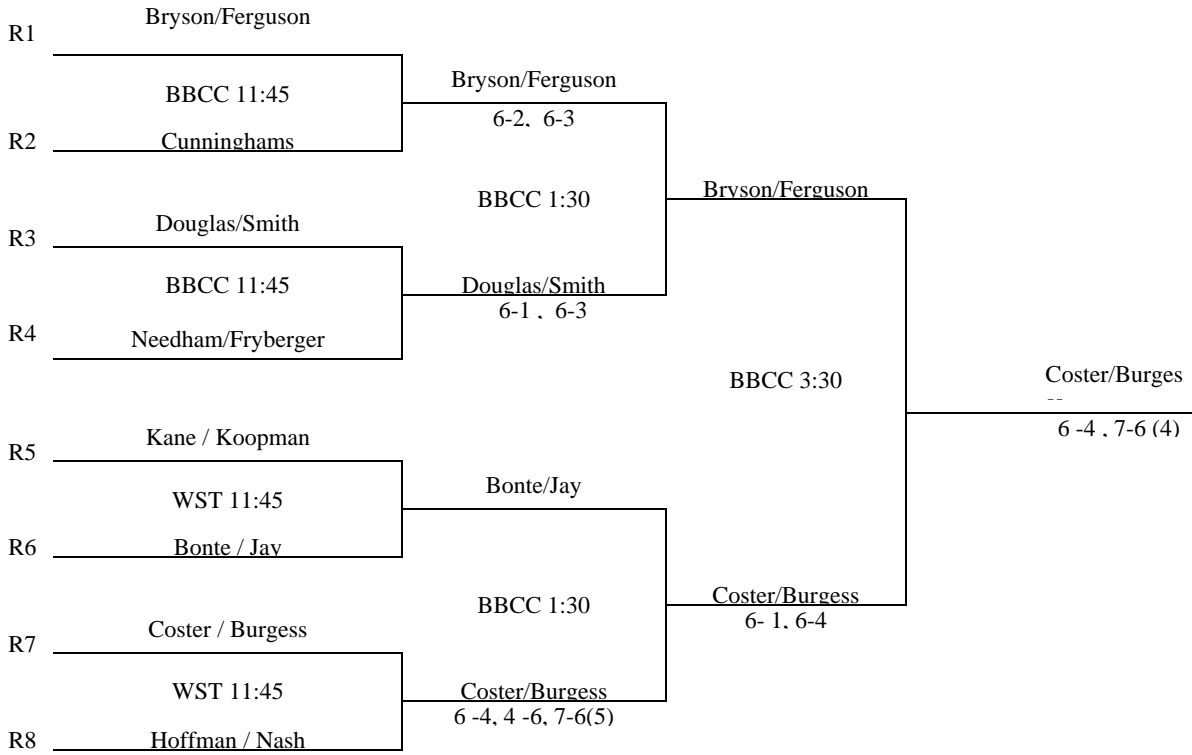

CONSOLATION