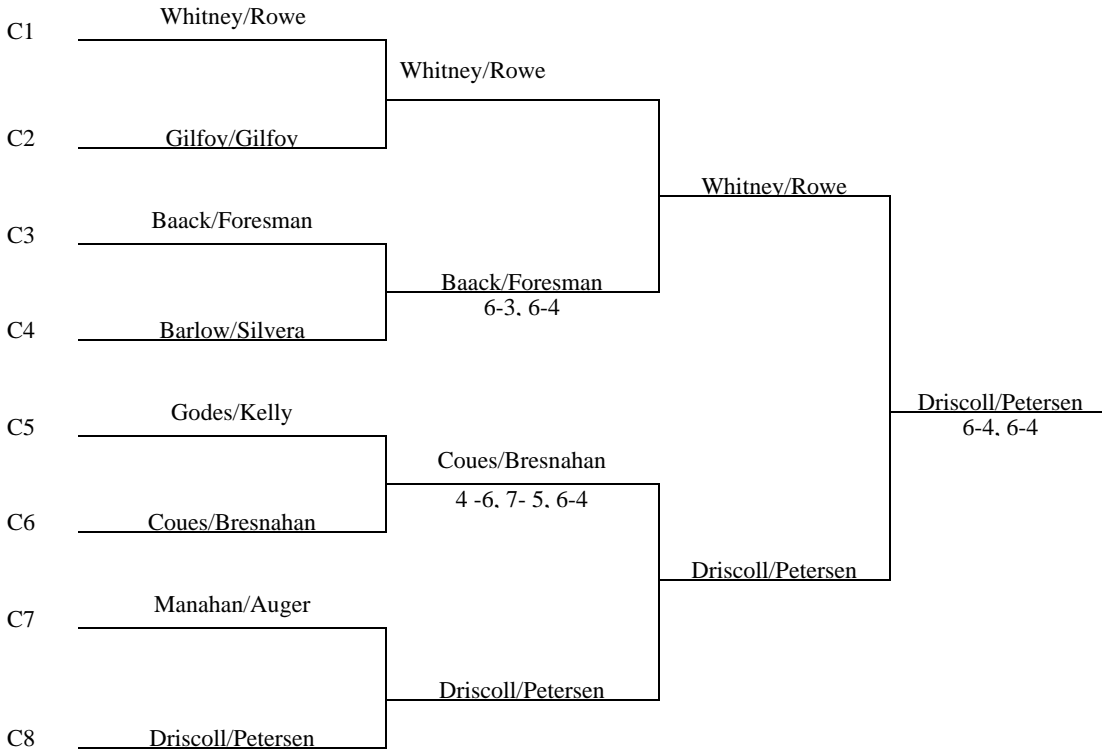

REPRIEVE

REPRIEVE LAST CHANCE

Wellesley CC 2:00