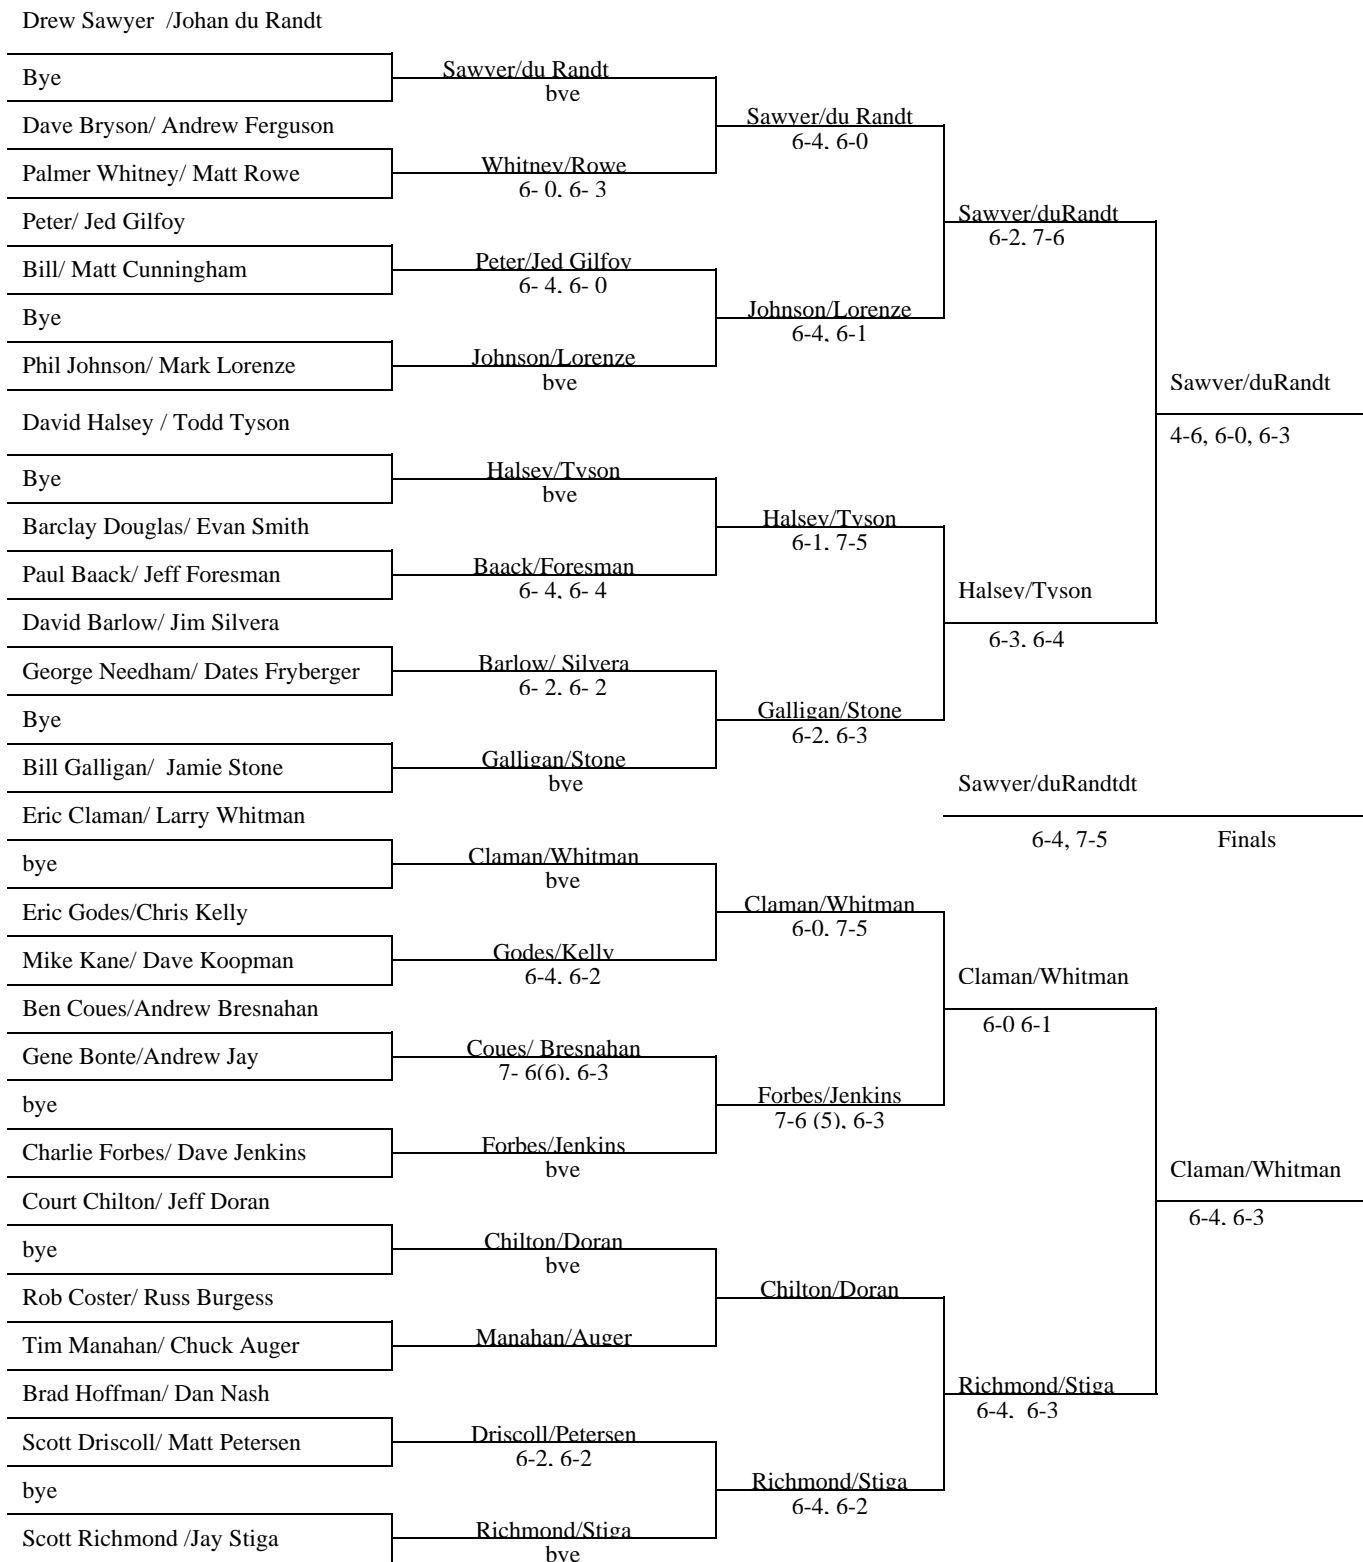

# 32nd BRAE BURN B

LOCATION BRAE BURN; WESTON GOLF CLUB; WELLESLEY CC

DATE(S) DECEMBER 2, 2007