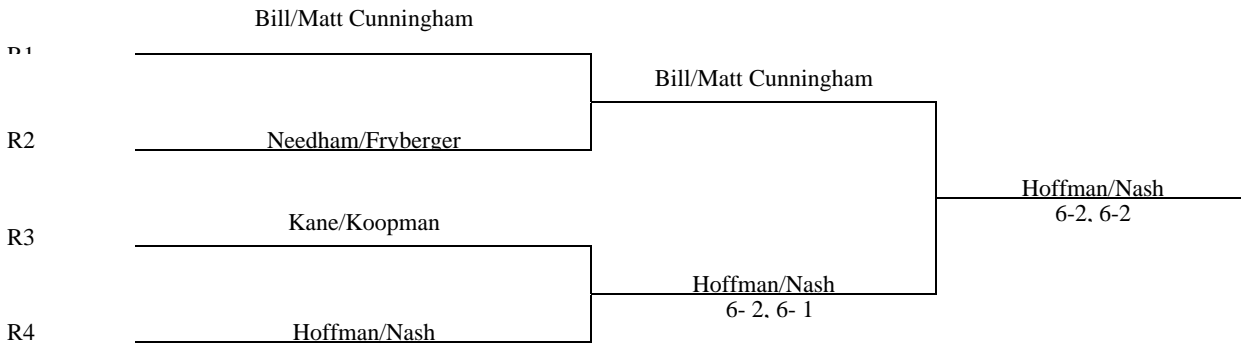

CONSOLATION LAST CHANCE