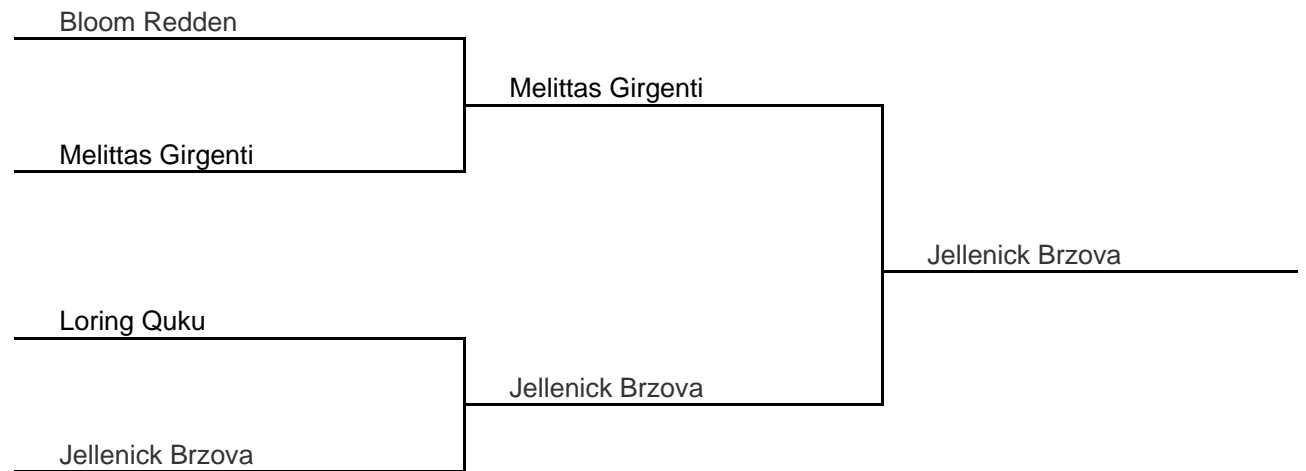

CT CLASSIC WOMEN'S November 15, 2008

MAIN DRAW

CONSOLATION

QUARTER-FINAL PLAYOFF

LAST CHANCE