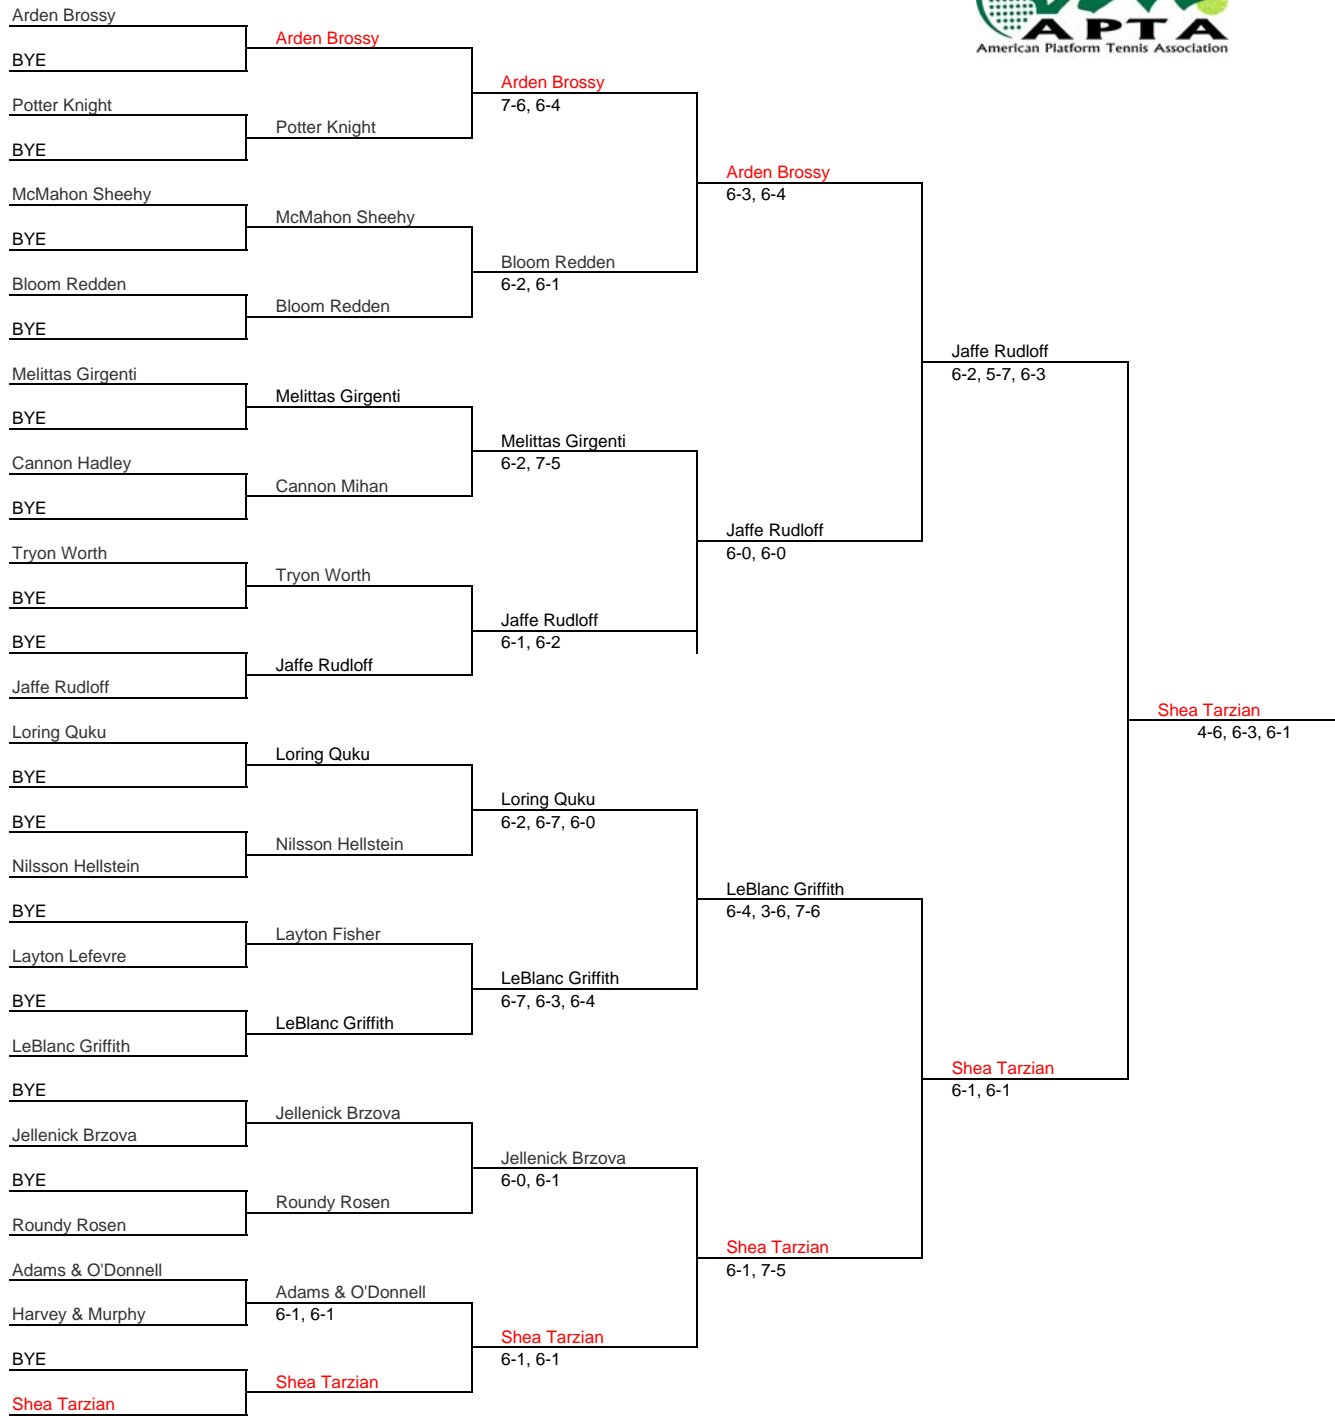

CT CLASSIC WOMEN'S November 15, 2008

MAIN DRAW

CONSOLATION

QUARTER-FINAL PLAYOFF

LAST CHANCE