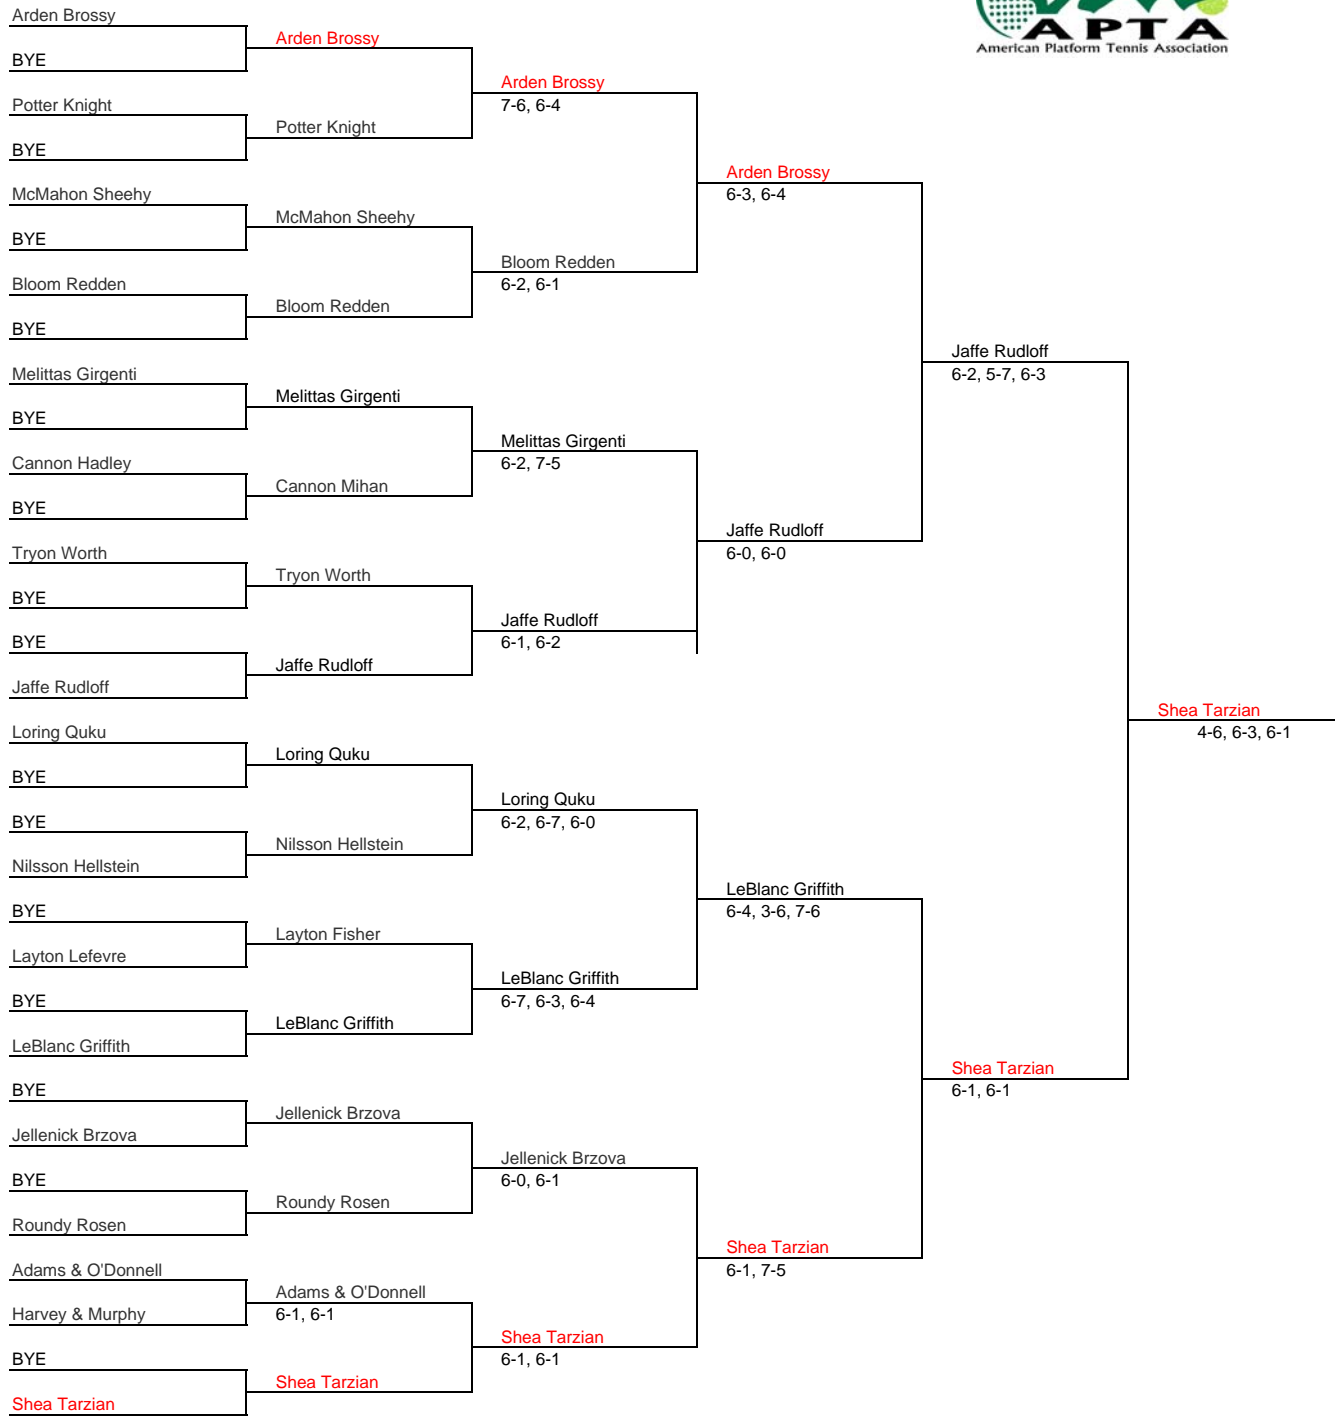

CT CLASSIC WOMEN'S

November 15, 2008

MAIN DRAW

CONSOLATION

QUARTER-FINAL PLAYOFF

LAST CHANCE