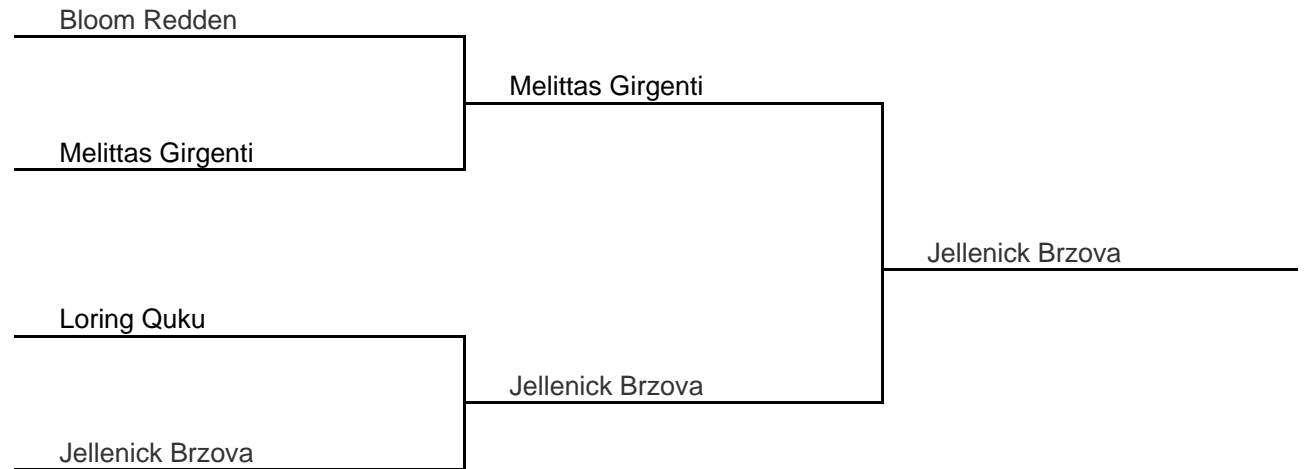

CT CLASSIC WOMEN'S

November 15, 2008

MAIN DRAW

CONSOLATION

QUARTER-FINAL PLAYOFF

LAST CHANCE