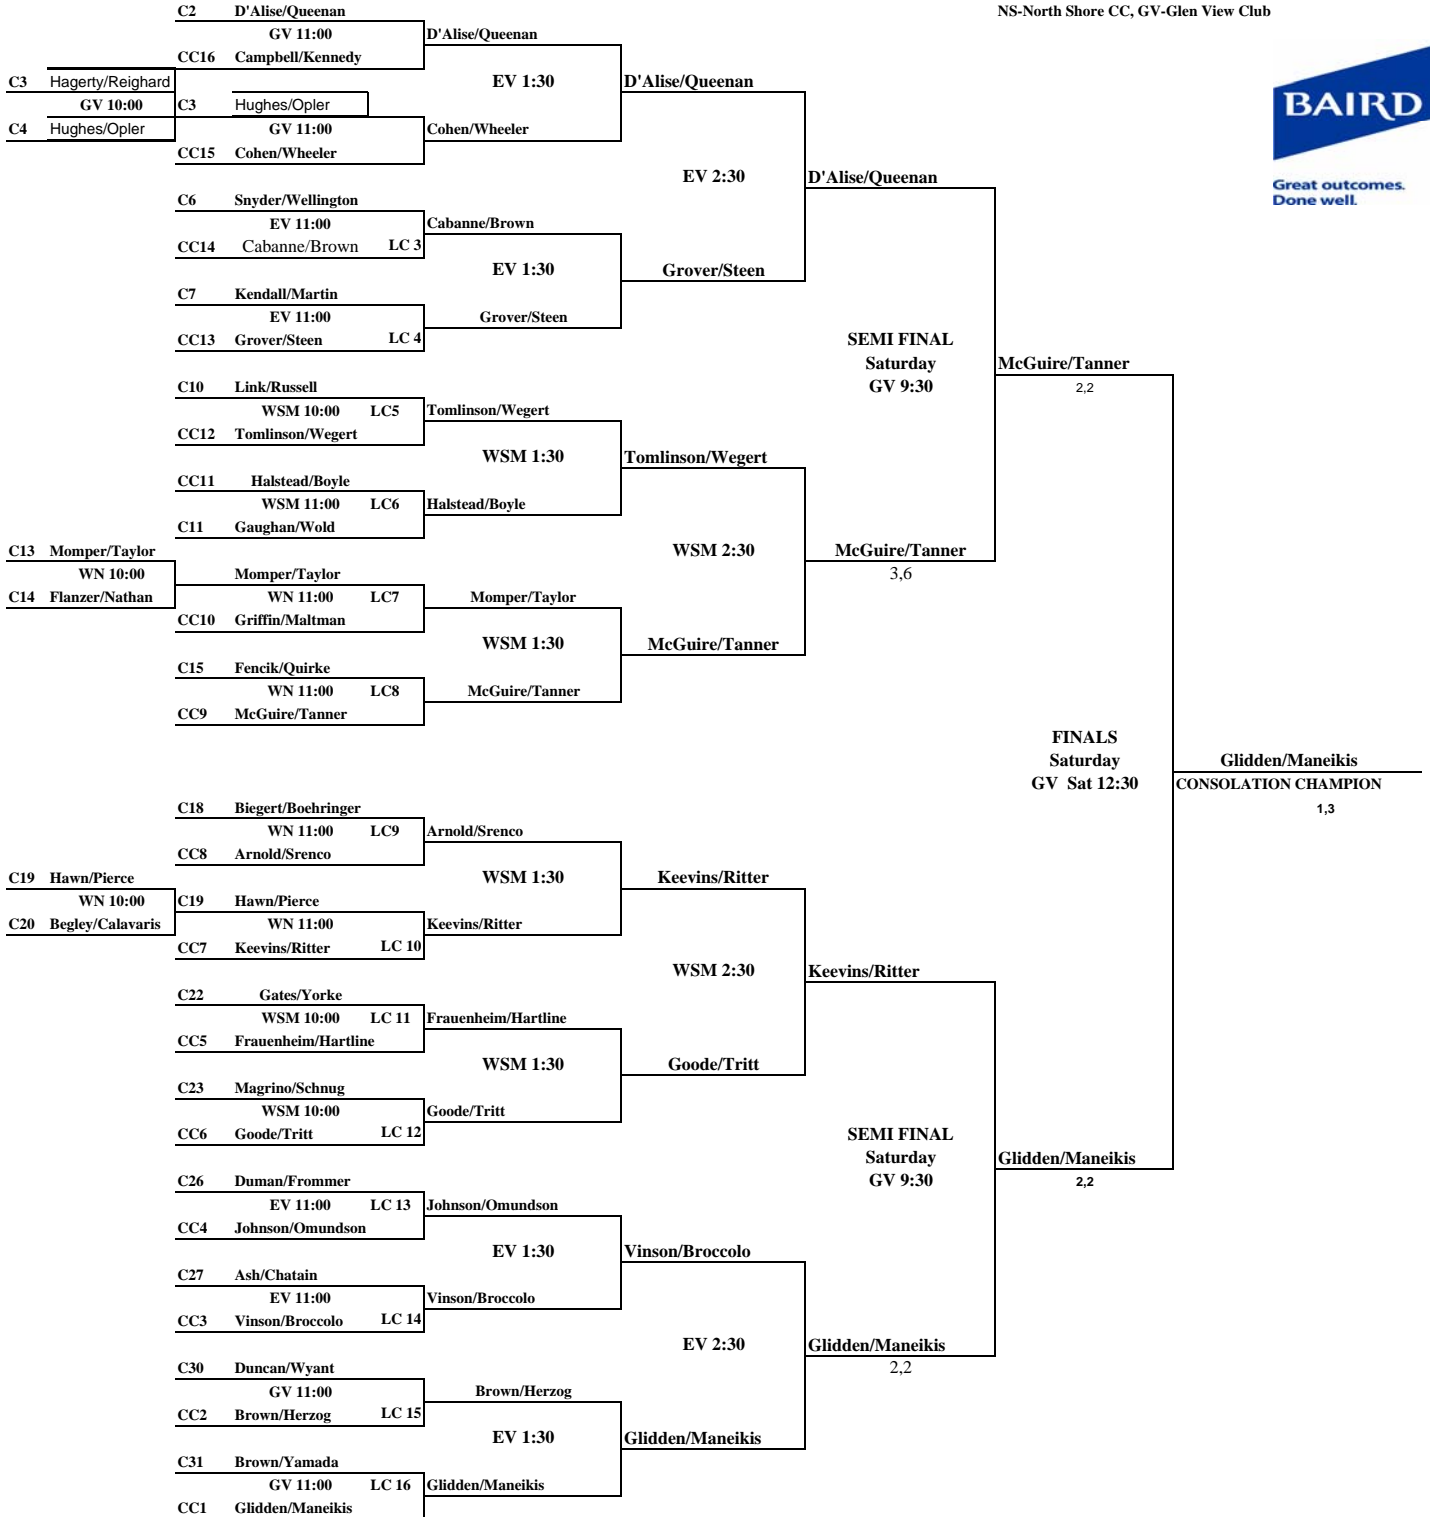

**Chicago Platform Tennis Charities**  
**Women's Draw, November 2nd & 3rd, 2007**

**U.S. TRUST**   
 Bank of America Private Wealth Management

CONSOLATION (C & CC) Friday Lunch @ Glen View Club  
 Please report all scores to the Glen View Paddle Hut (847) 657-0890 or Heather White's Cell (847) 370-3695

EV-Evanston CC, WSM-Westmoreland CC  
 NS-North Shore CC, GV-Glen View Club

Great outcomes.  
 Done well.

**Chicago Platform Tennis Charities**  
**Women's Draw, November 2nd & 3rd, 2007**

16 Reprieve, Quarter Reprieve & Last Chance