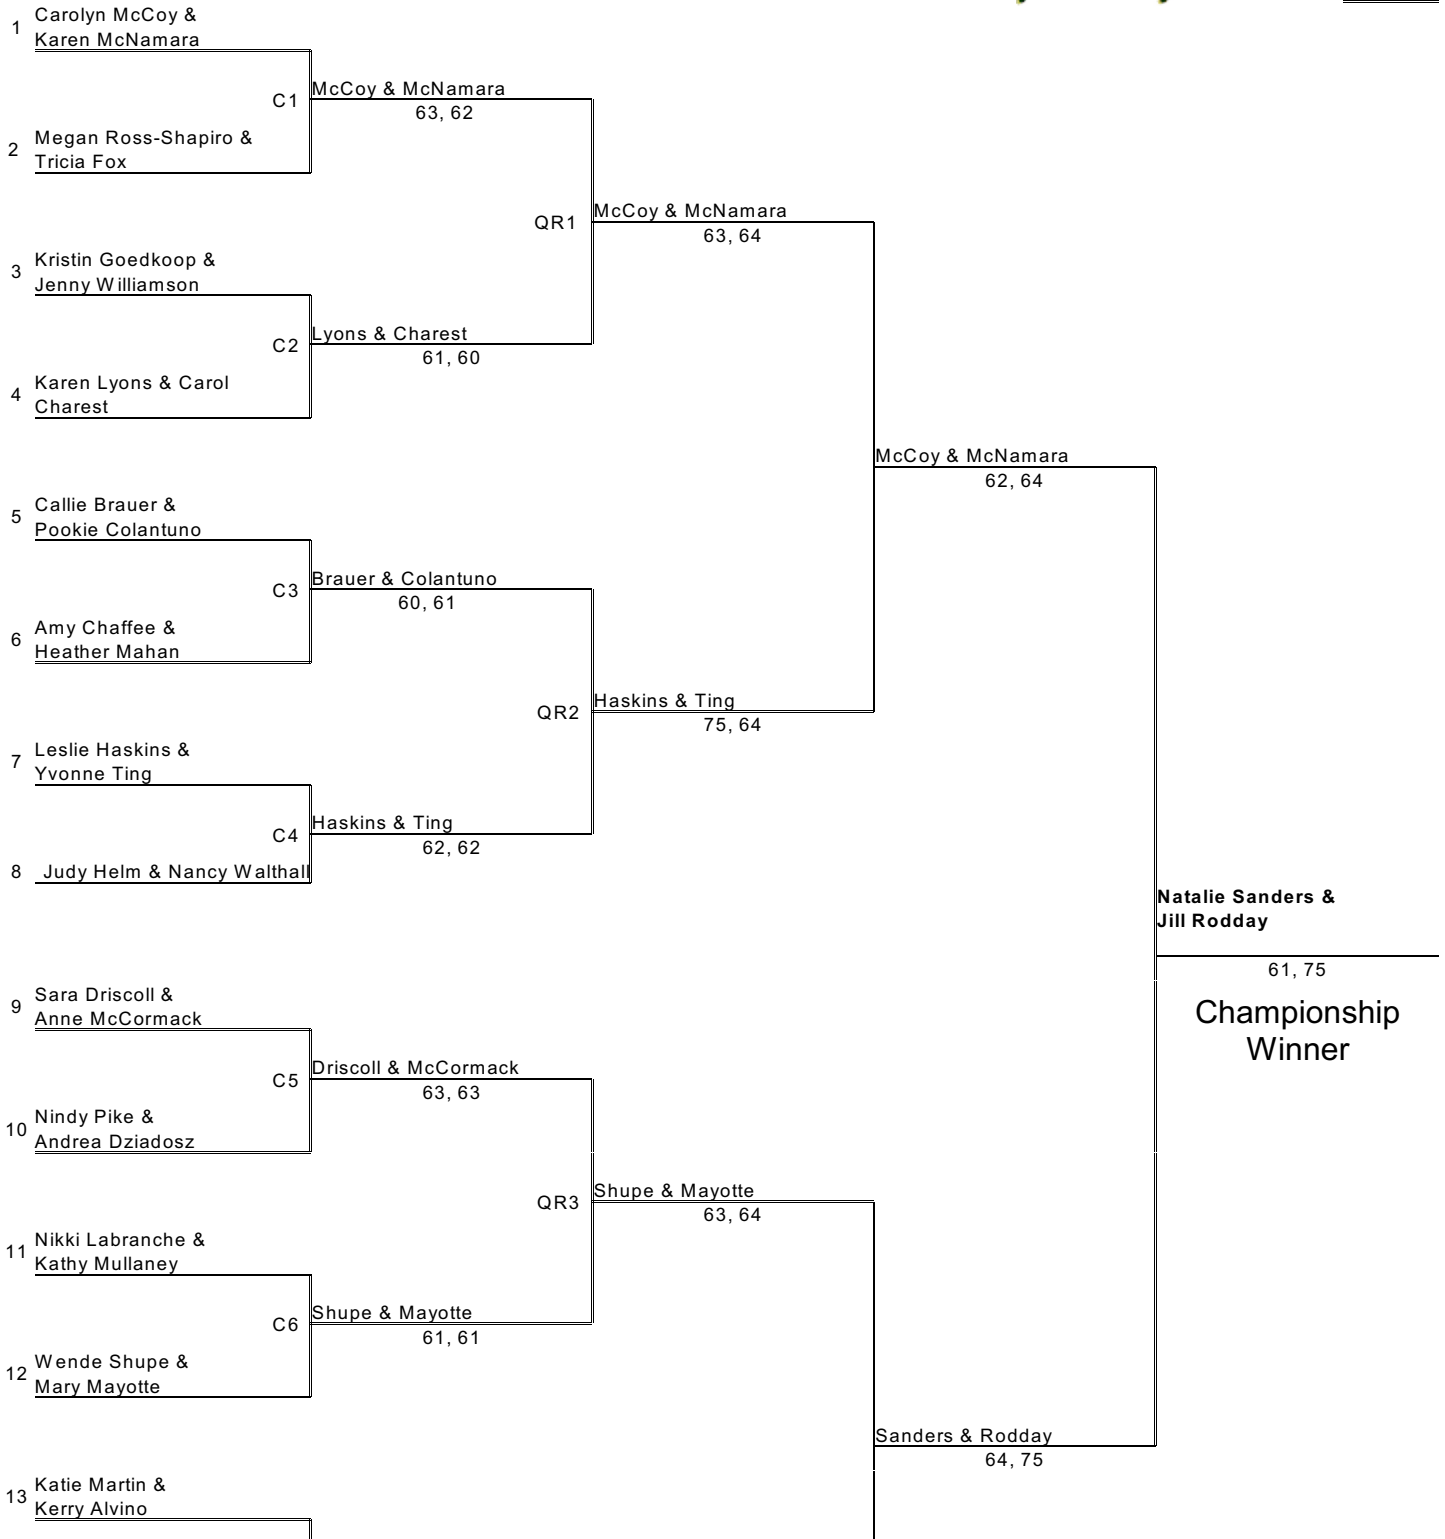

Nor'Eastern(YC) Ladies B

Tournament

Location Eastern Yacht Club Marblehead, MA Date Saturday Jan 21st, 2012

Main Draw

downloaded from paddlepro.com ns

Nor'Eastern(YC) Ladies B

Tournament

Location Eastern Yacht Club Marblehead, MA Date Saturday Jan 21st, 2012

Consolation

Consolation Reprieve

Nor'Eastern(YC) Ladies B

Tournament

Location

Eastern Yacht Club Marblehead, MA

Date Saturday Jan 21st, 2012

Quarter
Reprieve