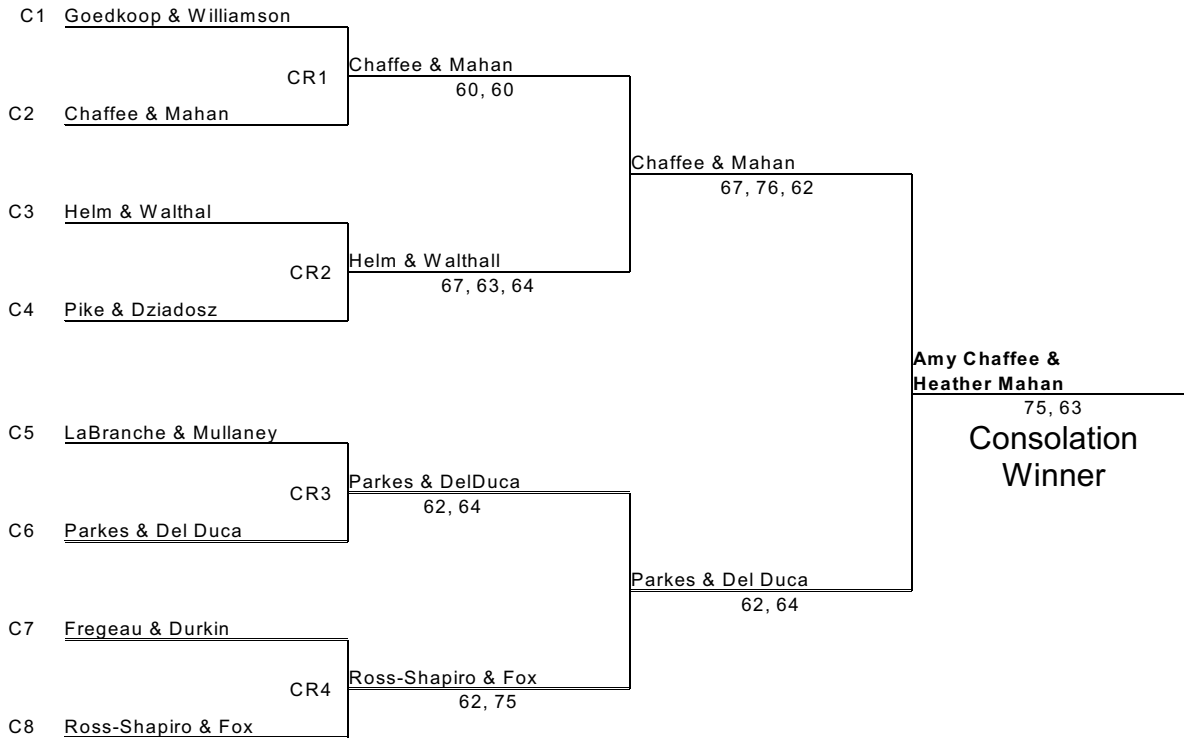

Nor'Eastern(YC) Ladies B

Tournament

Location Eastern Yacht Club Marblehead, MA Date Saturday Jan 21st, 2012

Main Draw

downloaded from paddlepro.com ns

Nor'Eastern(YC) Ladies B

Tournament

Location Eastern Yacht Club Marblehead, MA Date Saturday Jan 21st, 2012

Consolation

Consolation Reprieve

Nor'Eastern(YC) Ladies B

Tournament

Location

Eastern Yacht Club Marblehead, MA

Date Saturday Jan 21st, 2012

Quarter
Reprieve