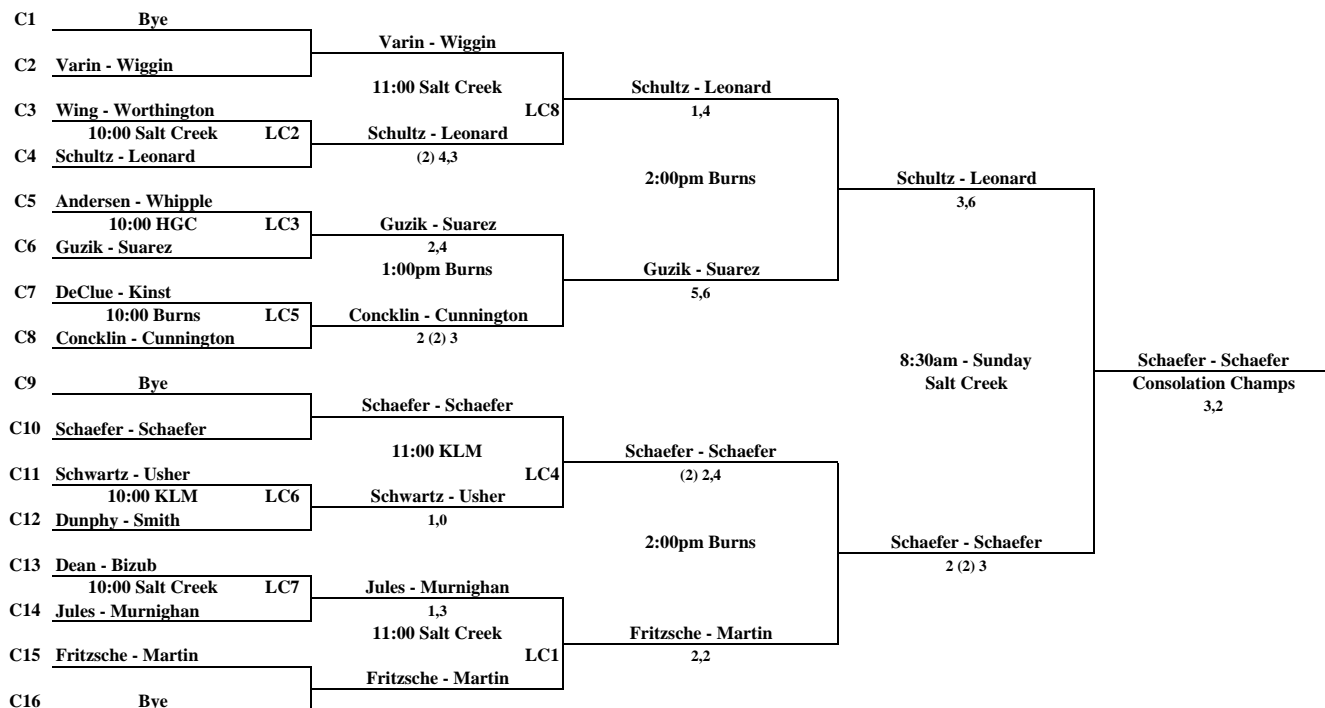

2009 Men's Hinsdale Challenge

32 CONSOLATION DRAW