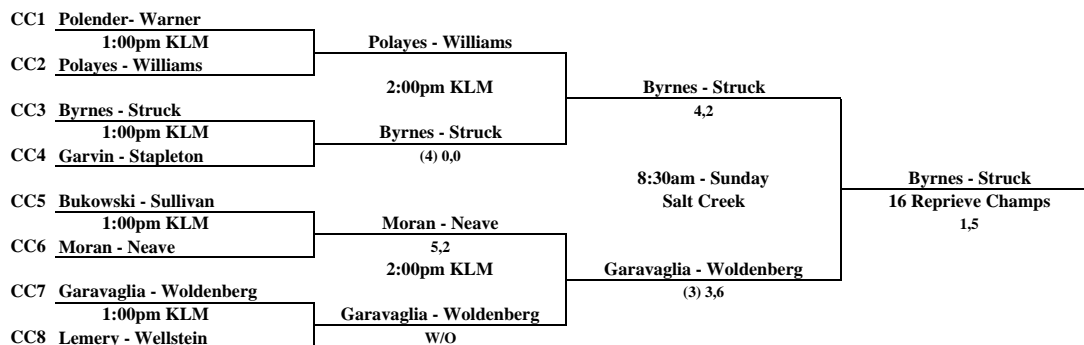

16 REPRIEVE