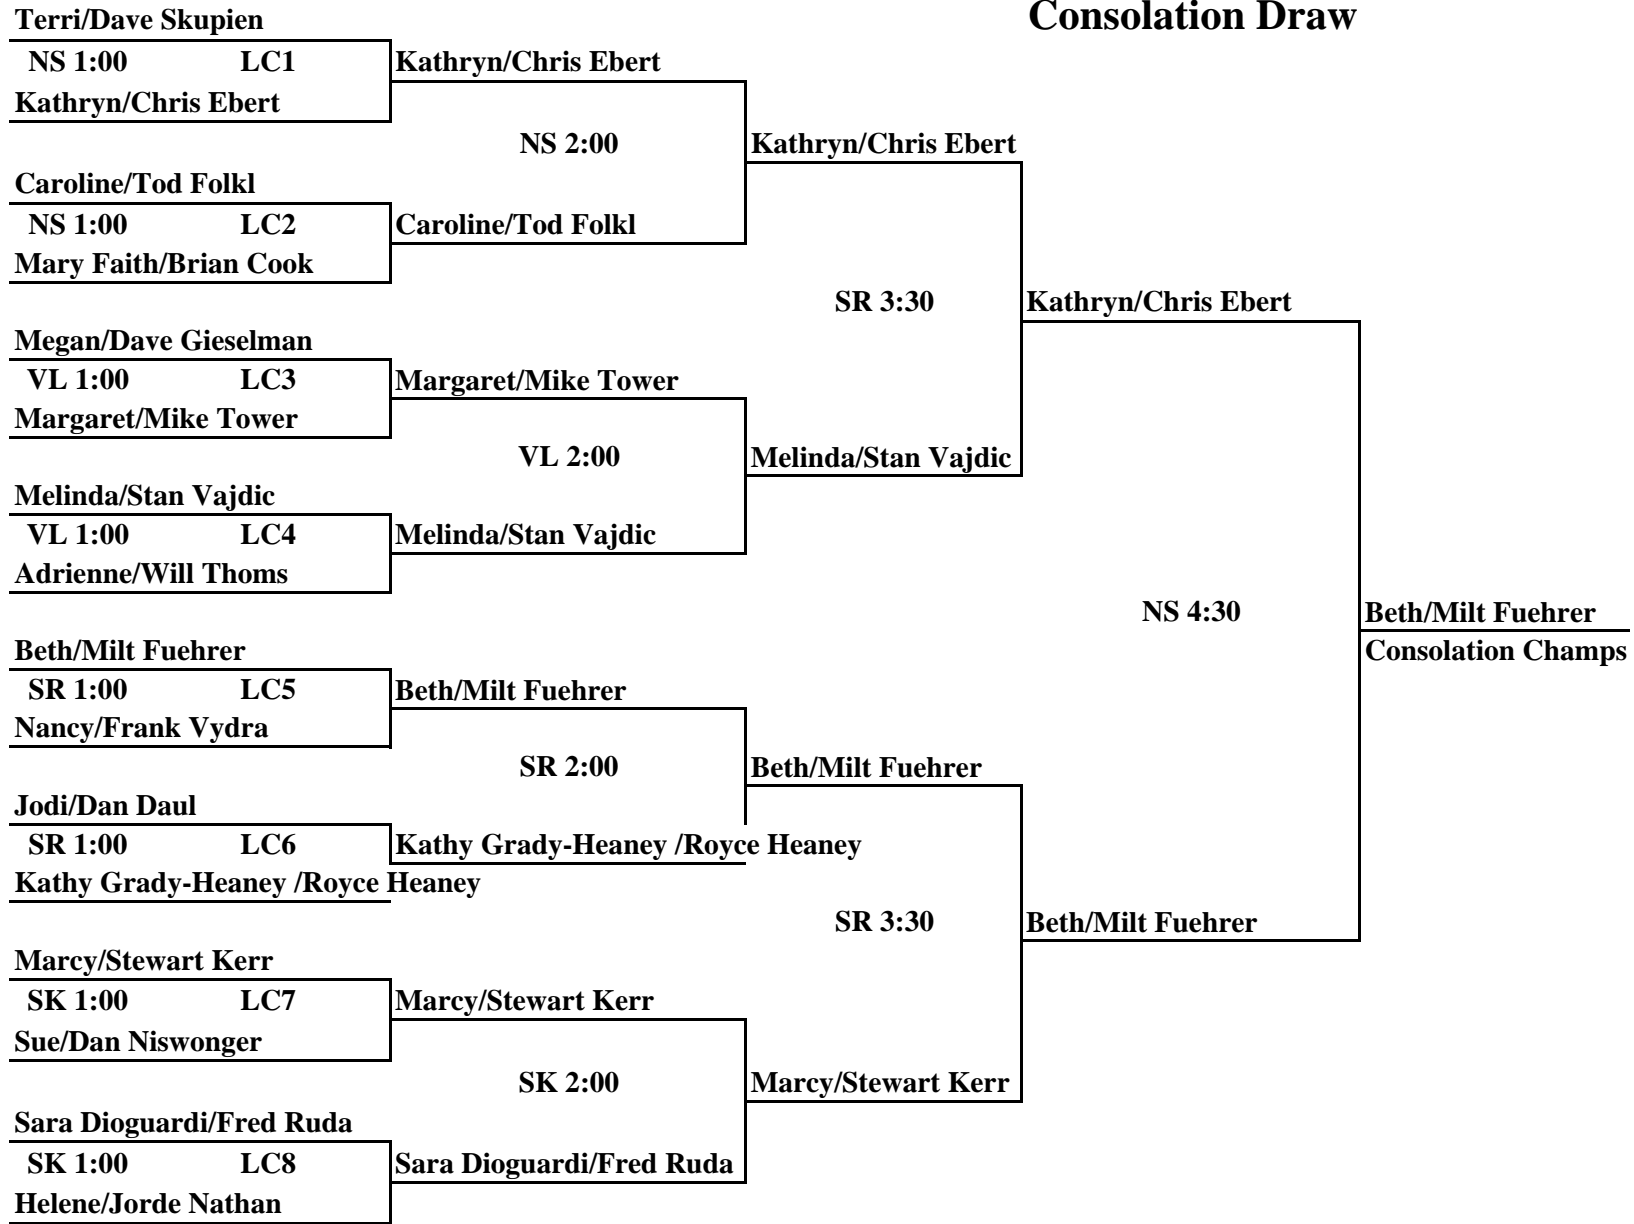

Consolation Draw