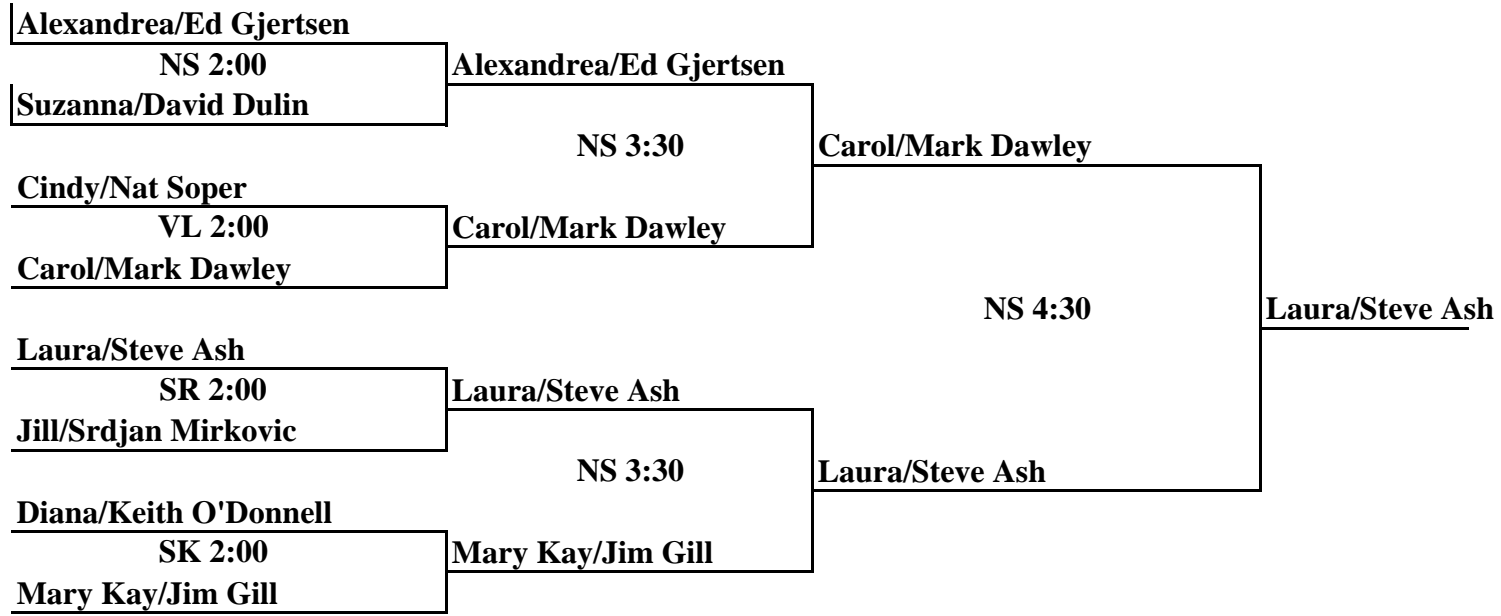

REPRIEVE DRAW