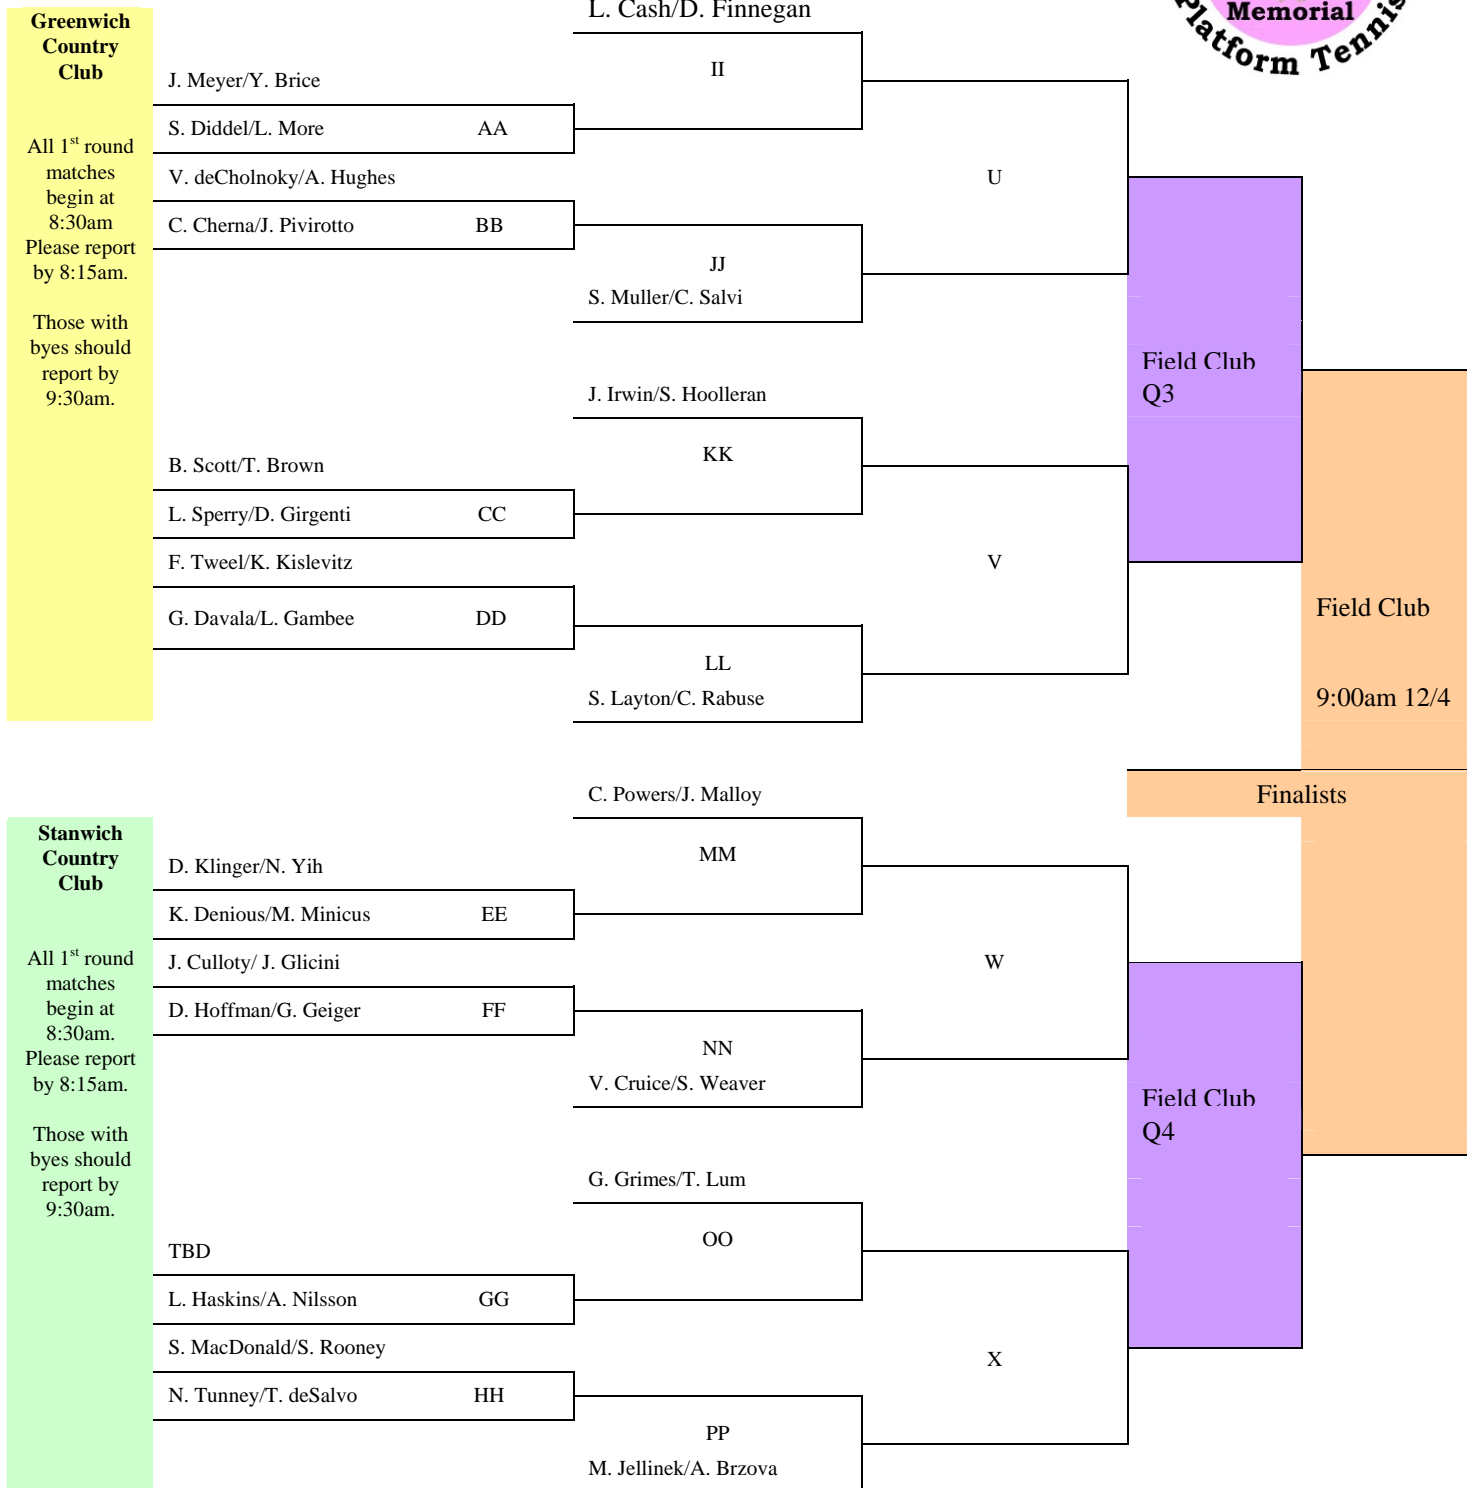

JANE FLEMING WOMEN'S PCQ MAIN DRAW – Bottom

FINALS : Field Club 11:30am 12/4