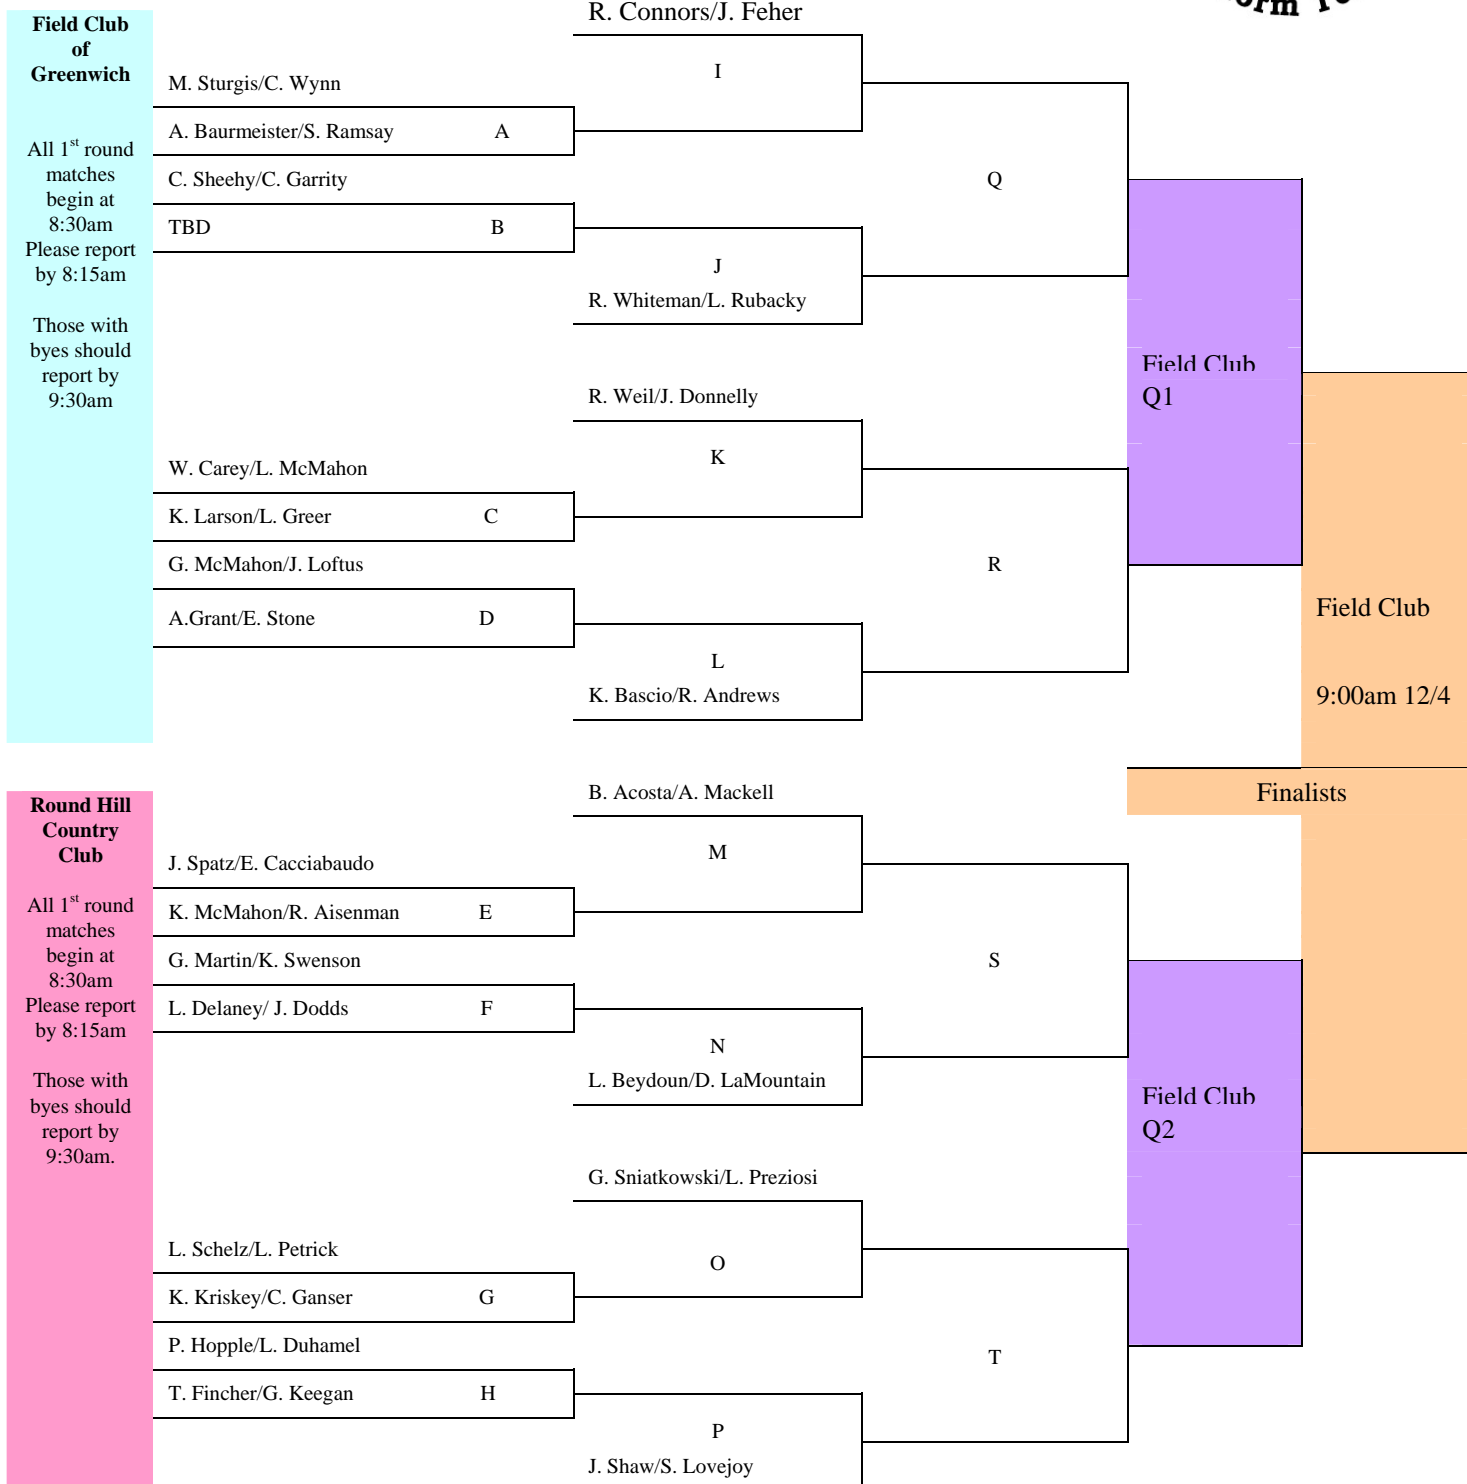

# JANE FLEMING WOMEN'S PCQ KEY FOR MATCHES

Color	Explanation
	These matches should be played prior to lunch
	These matches are scheduled for after lunch
	These matches are scheduled for Thursday morning (may be played Wednesday afternoon if all 4 players agree)

## AFTERNOON MATCHES

Event	Location
Main Draw	Greenwich Field Club
Consolation	Round Hill Club
32 Reprieve	Stanwich Club
16 Reprieve	Greenwich Country Club
Last Chance	Round Hill Club

## MAIN DRAW – Top