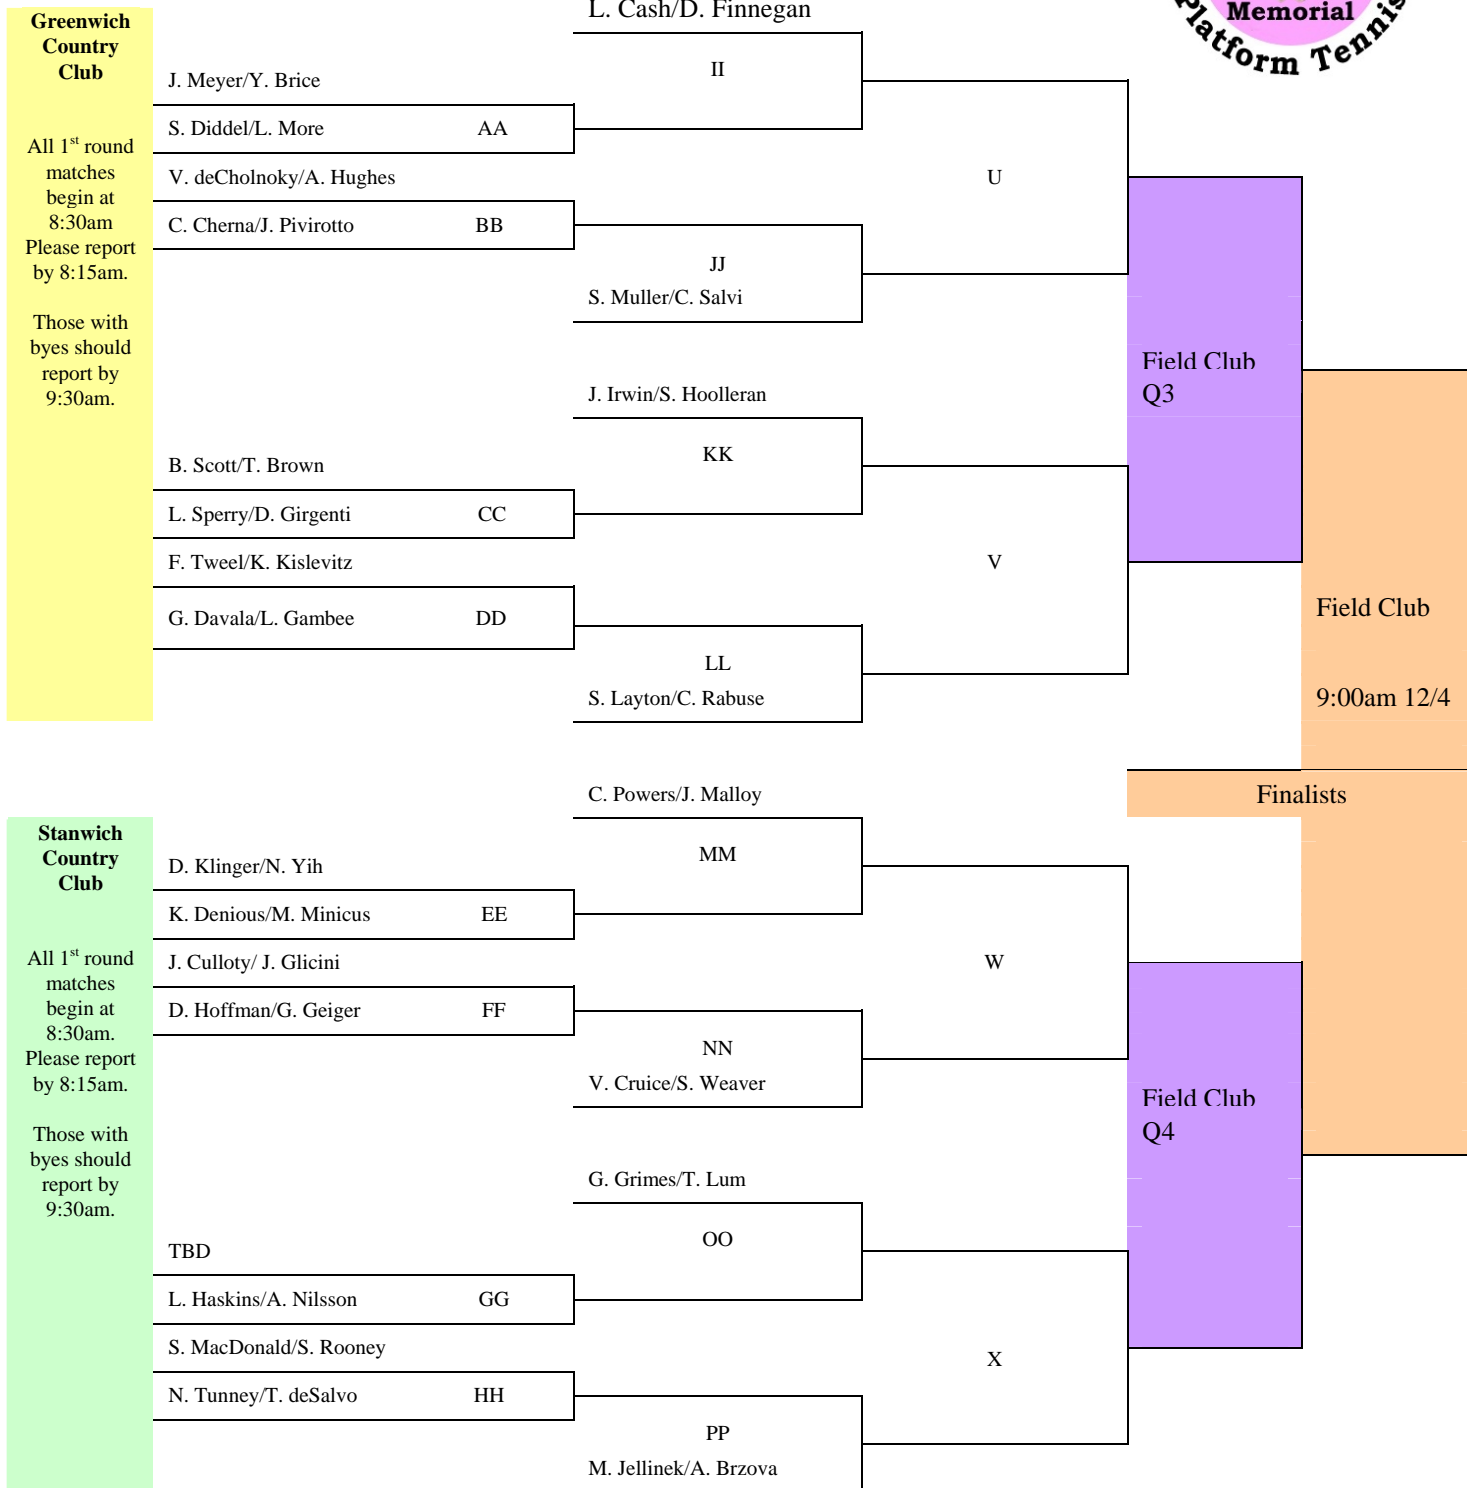

JANE FLEMING WOMEN'S PCQ KEY FOR MATCHES

Color	Explanation
	These matches should be played prior to lunch
	These matches are scheduled for after lunch
	These matches are scheduled for Thursday morning (may be played Wednesday afternoon if all 4 players agree)

AFTERNOON MATCHES

Event	Location
Main Draw	Greenwich Field Club
Consolation	Round Hill Club
32 Reprieve	Stanwich Club
16 Reprieve	Greenwich Country Club
Last Chance	Round Hill Club

JANE FLEMING WOMEN'S PCQ

MAIN DRAW – Top

JANE FLEMING WOMEN'S PCQ MAIN DRAW – Bottom

FINALS : Field Club 11:30am 12/4

JANE FLEMING WOMEN'S PCQ

CONSOLATION

JANE FLEMING WOMEN'S PCQ

LAST CHANCE

JANE FLEMING WOMEN'S PCQ