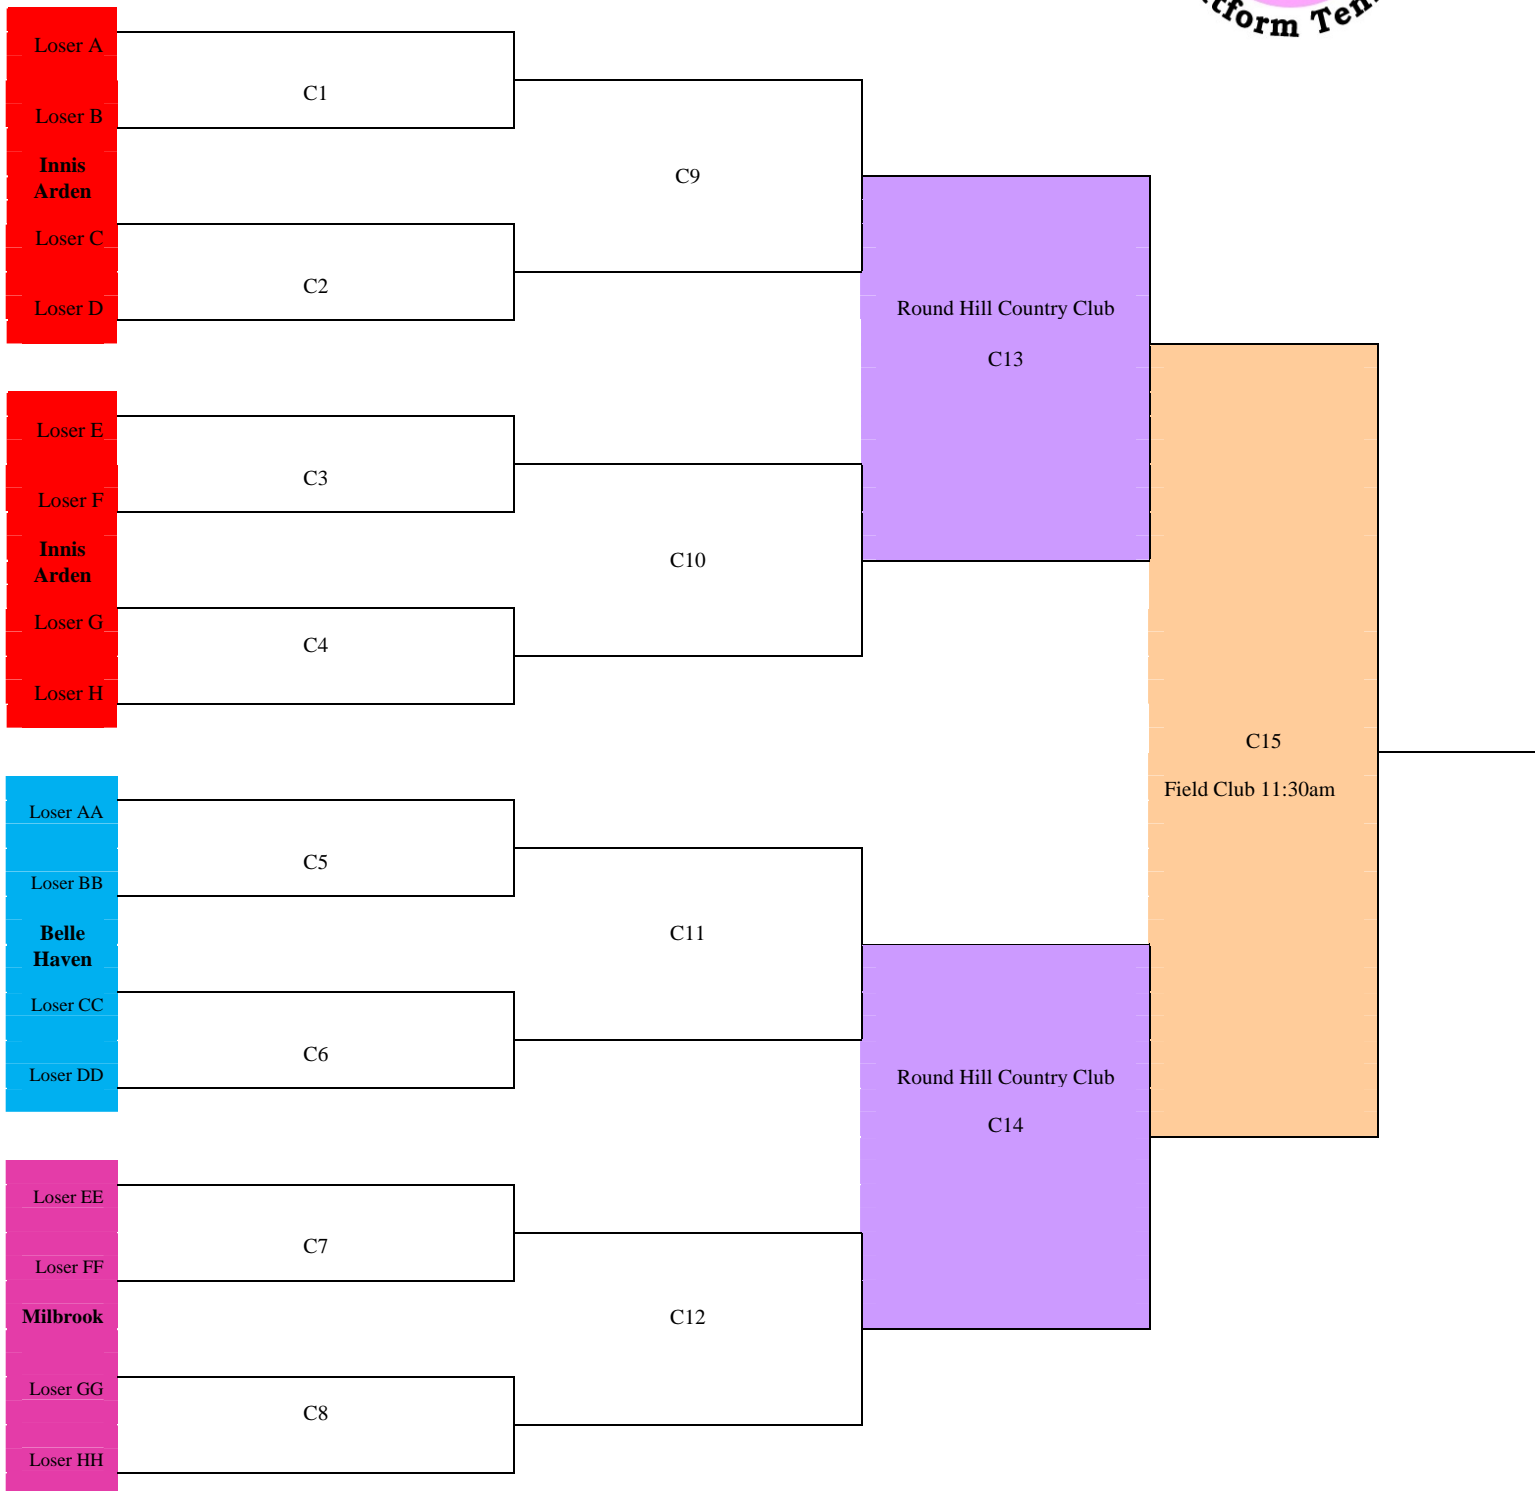

JANE FLEMING WOMEN'S PCQ KEY FOR MATCHES

Color	Explanation
	These matches should be played prior to lunch
	These matches are scheduled for after lunch
	These matches are scheduled for Thursday morning (may be played Wednesday afternoon if all 4 players agree)

AFTERNOON MATCHES

Event	Location
Main Draw	Greenwich Field Club
Consolation	Round Hill Club
32 Reprieve	Stanwich Club
16 Reprieve	Greenwich Country Club
Last Chance	Round Hill Club

JANE FLEMING WOMEN'S PCQ

MAIN DRAW – Top

JANE FLEMING WOMEN'S PCQ MAIN DRAW – Bottom

FINALS : Field Club 11:30am 12/4

JANE FLEMING WOMEN'S PCQ

CONSOLATION

JANE FLEMING WOMEN'S PCQ

LAST CHANCE

JANE FLEMING WOMEN'S PCQ