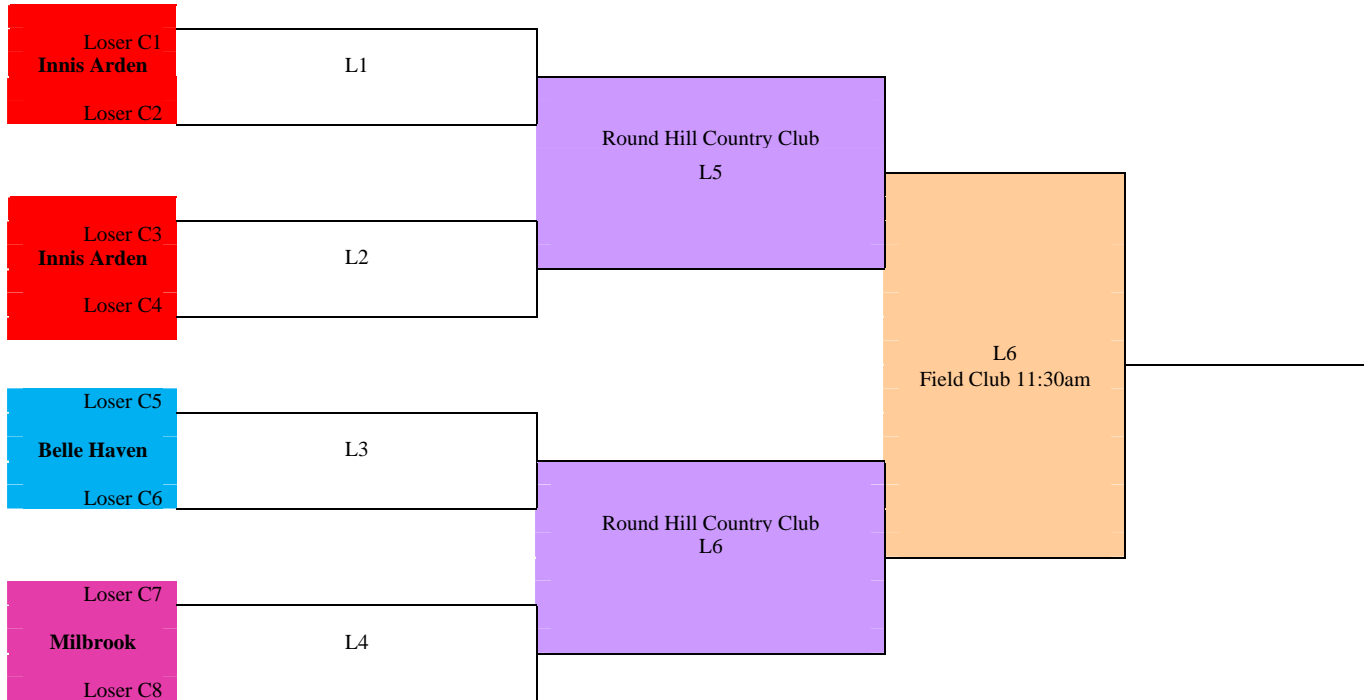

AFTERNOON MATCHES

Event	Location
Main Draw	Greenwich Field Club
Consolation	Round Hill Club
32 Reprieve	Stanwich Club
16 Reprieve	Greenwich Country Club
Last Chance	Round Hill Club

JANE FLEMING WOMEN'S PCQ

MAIN DRAW – Top

JANE FLEMING WOMEN'S PCQ MAIN DRAW – Bottom

FINALS : Field Club 11:30am 12/4

JANE FLEMING WOMEN'S PCQ

CONSOLATION

JANE FLEMING WOMEN'S PCQ

LAST CHANCE

JANE FLEMING WOMEN'S PCQ