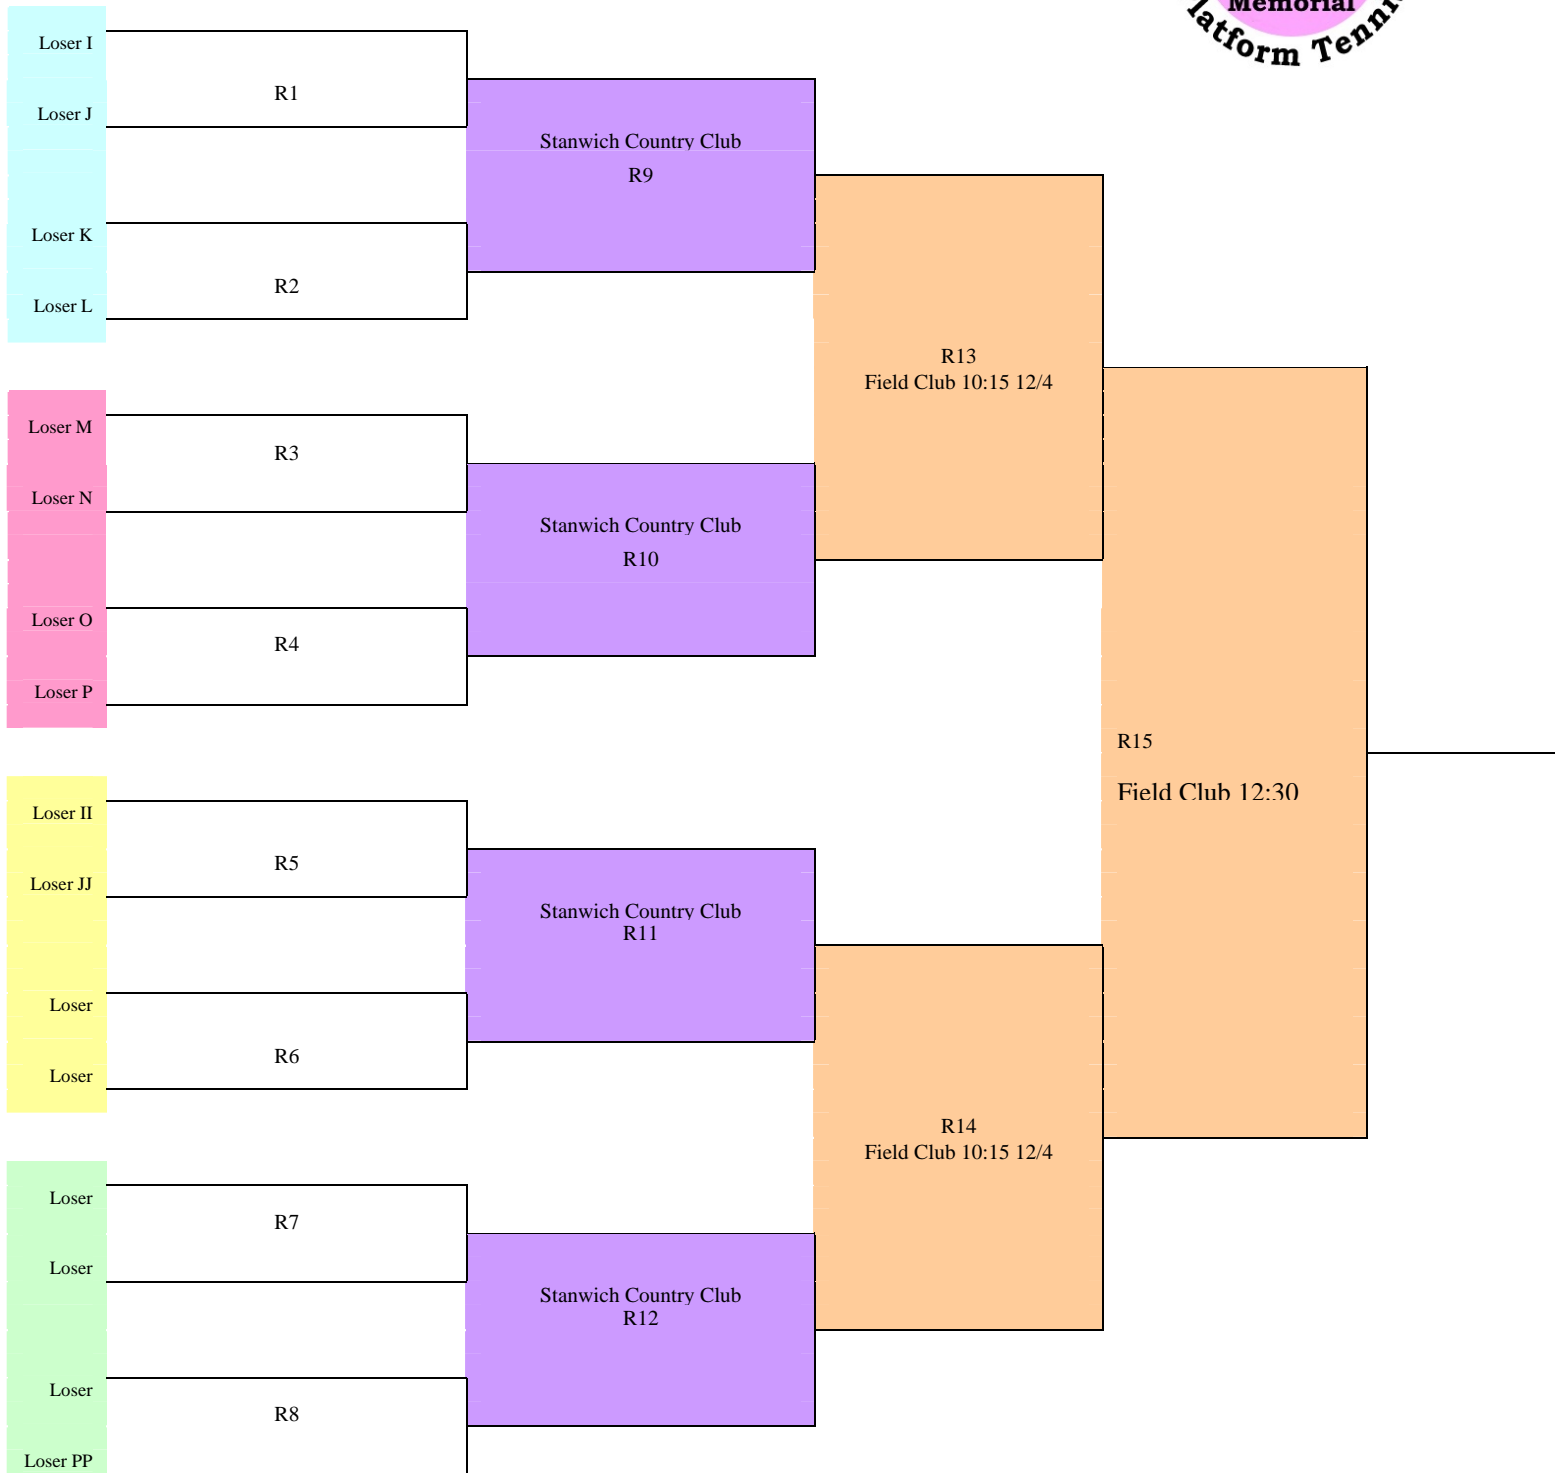

JANE FLEMING WOMEN'S PCQ

REPRIEVE