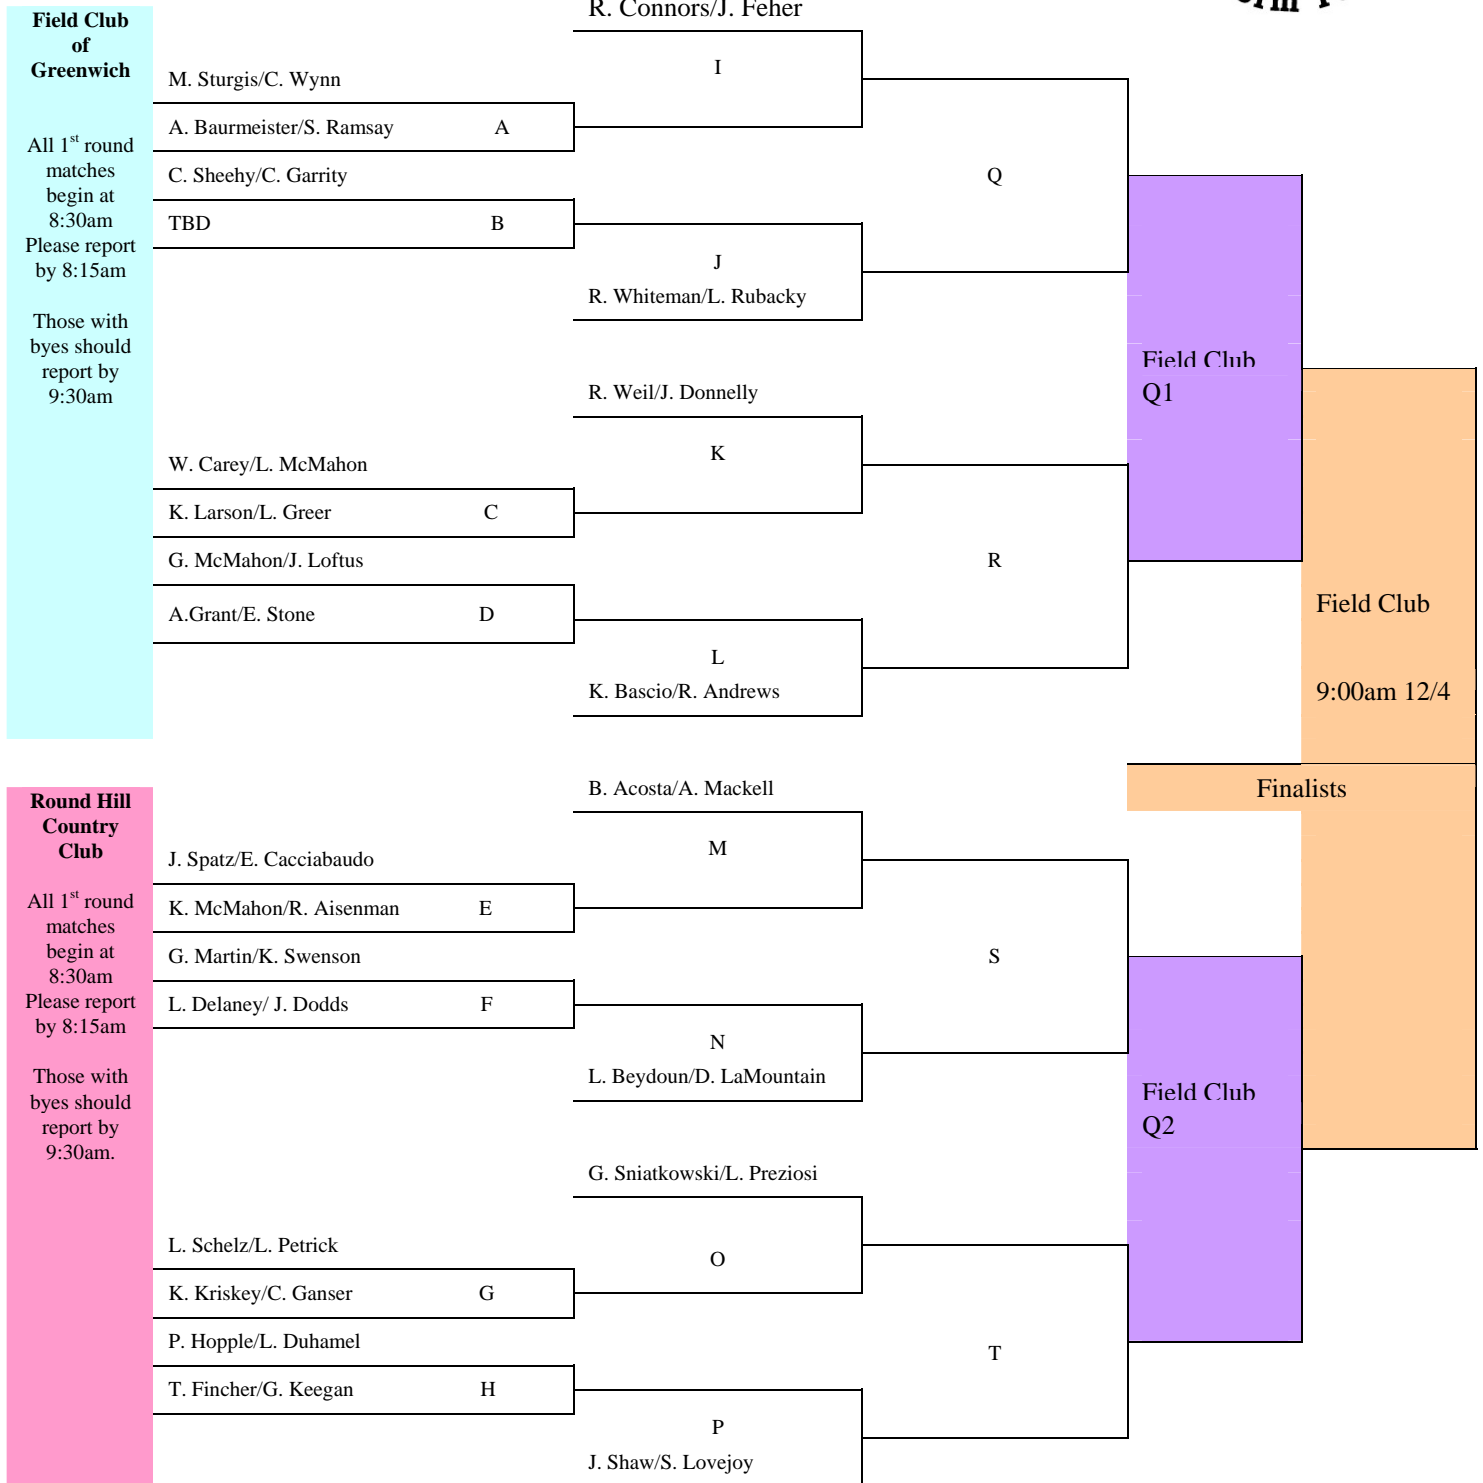

JANE FLEMING WOMEN'S PCQ KEY FOR MATCHES

Color	Explanation
	These matches should be played prior to lunch
	These matches are scheduled for after lunch
	These matches are scheduled for Thursday morning (may be played Wednesday afternoon if all 4 players agree)

AFTERNOON MATCHES

Event	Location
Main Draw	Greenwich Field Club
Consolation	Round Hill Club
32 Reprieve	Stanwich Club
16 Reprieve	Greenwich Country Club
Last Chance	Round Hill Club

JANE FLEMING WOMEN'S PCQ

MAIN DRAW – Top

JANE FLEMING WOMEN'S PCQ MAIN DRAW – Bottom

FINALS : Field Club 11:30am 12/4

JANE FLEMING WOMEN'S PCQ

CONSOLATION

JANE FLEMING WOMEN'S PCQ

LAST CHANCE

JANE FLEMING WOMEN'S PCQ