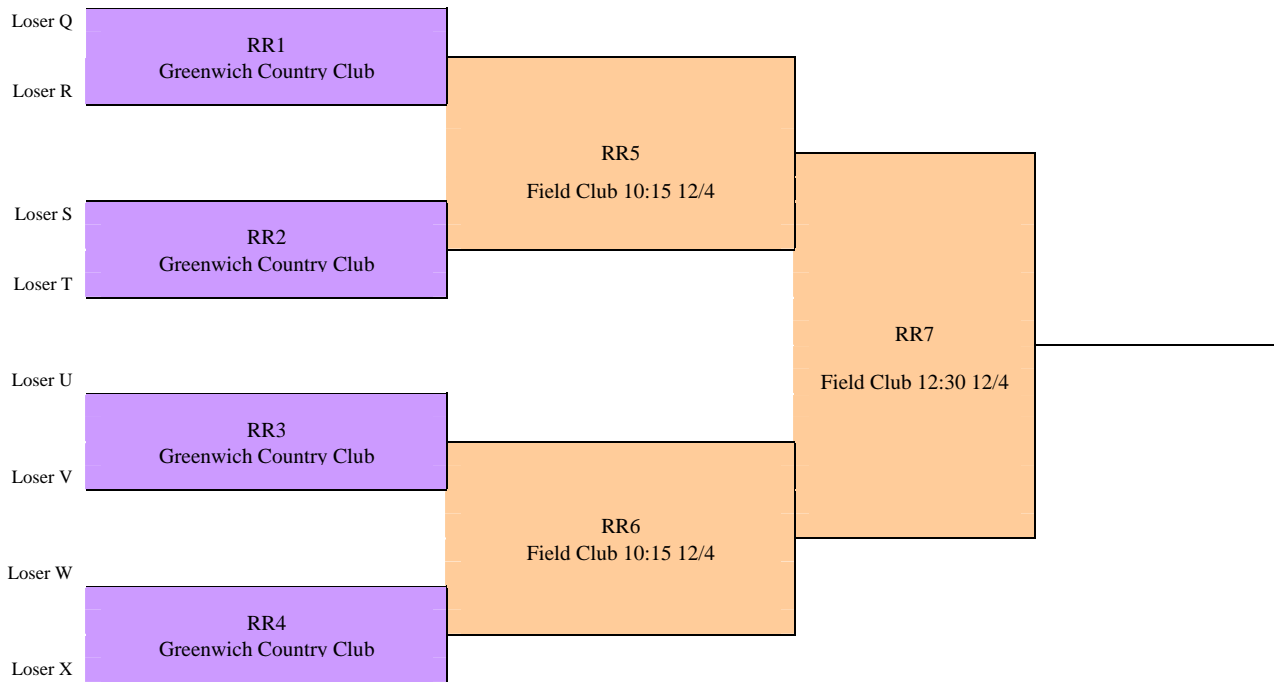

JANE FLEMING WOMEN'S PCQ

ROUND of 16 REPRIEVE