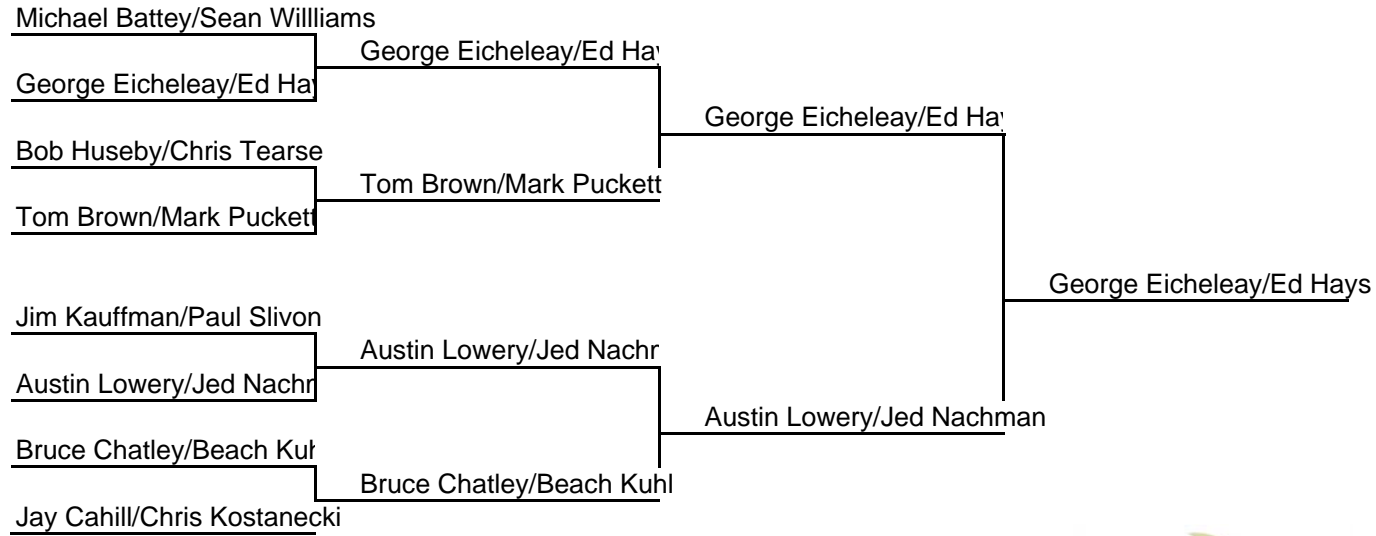

LAGUNITAS GENTLEMEN'S DRAW 2009

MAIN DRAW

CONSOLATION

REPRIEVE