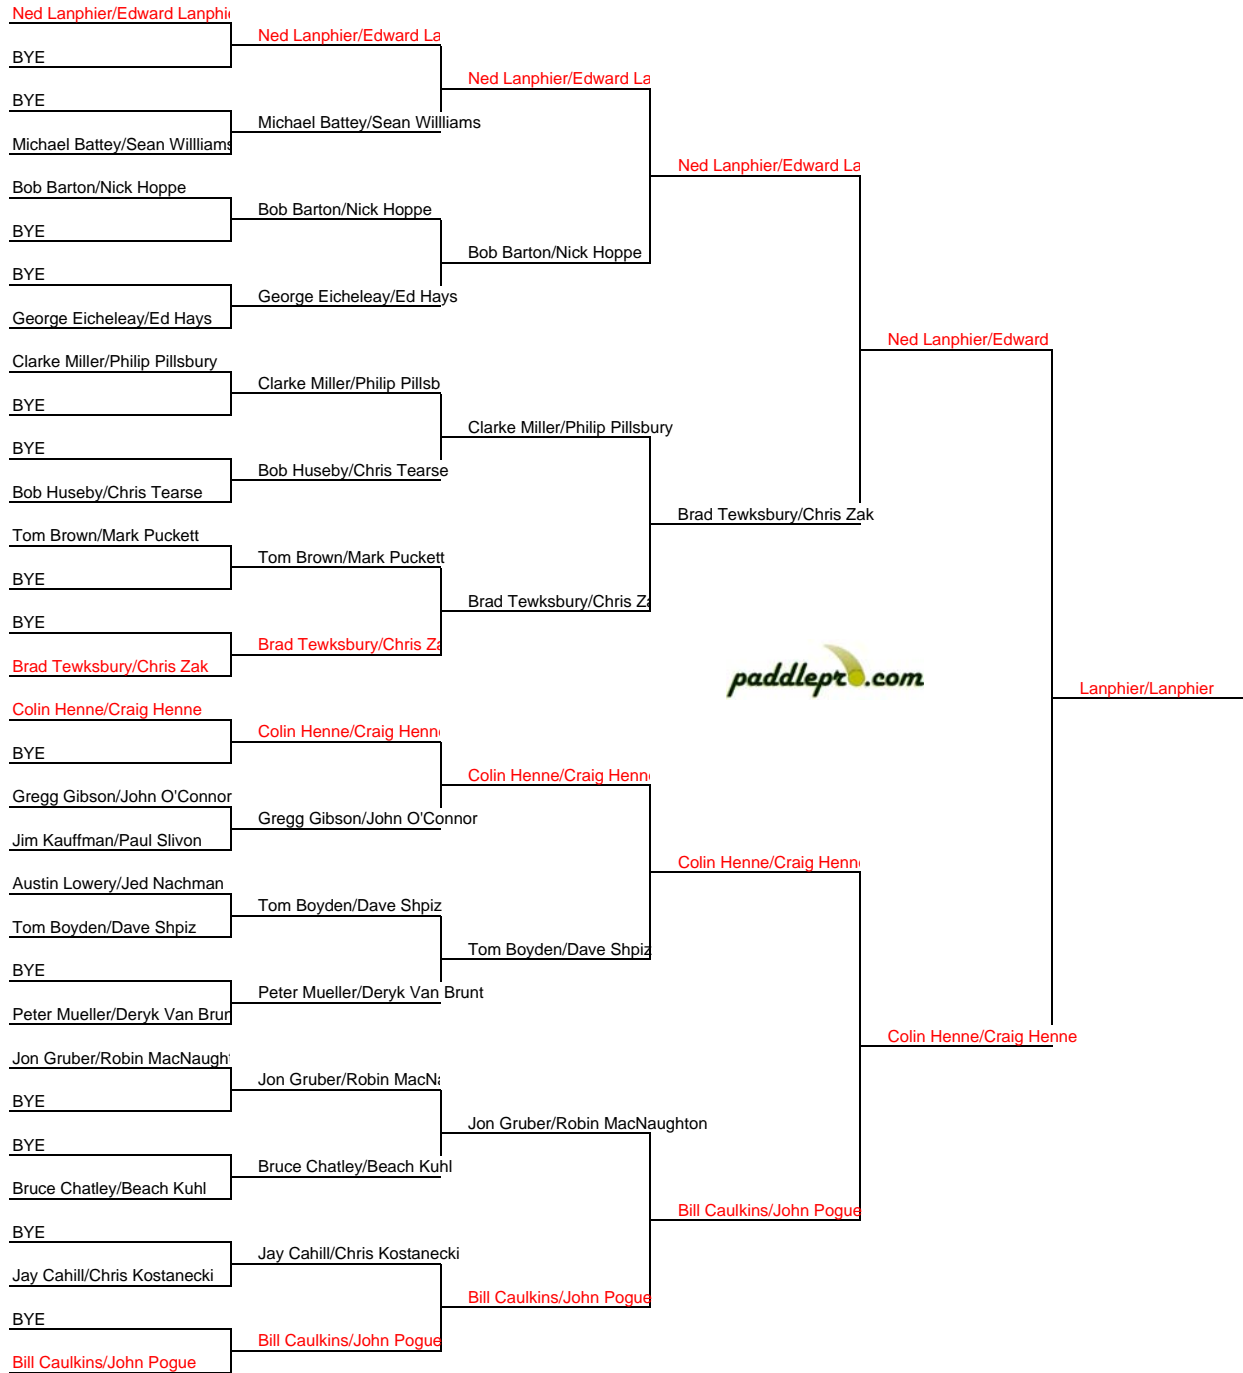

LAGUNITAS GENTLEMEN'S DRAW 2009

MAIN DRAW

CONSOLATION

REPRIEVE