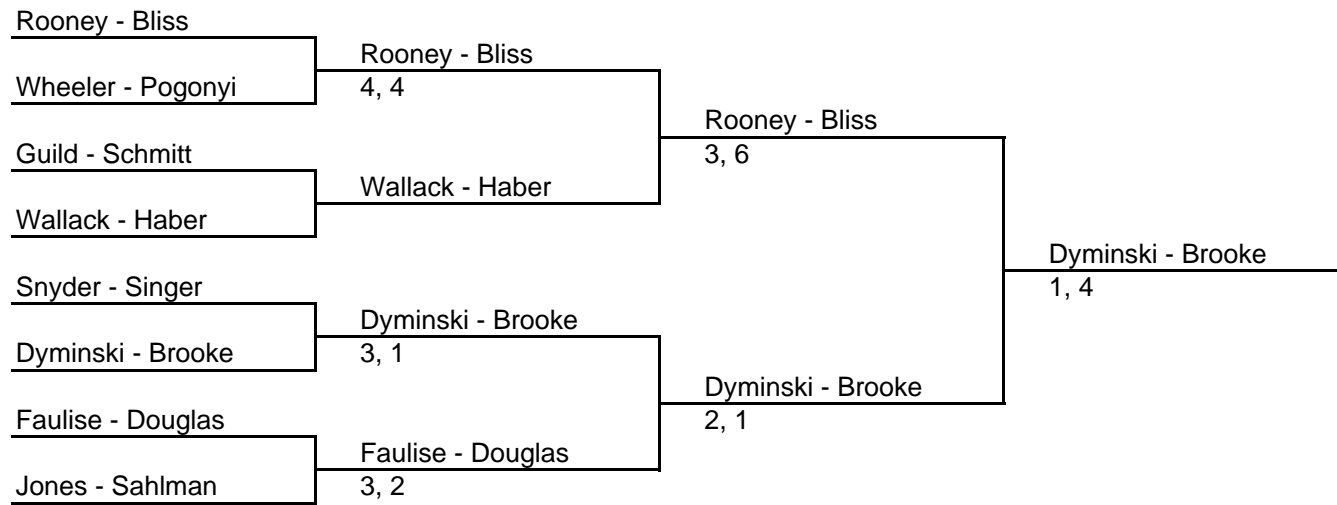

Baird - Estes

6-1, 6-4

CONSOLATION

REPRIEVE

LAST CHANCE