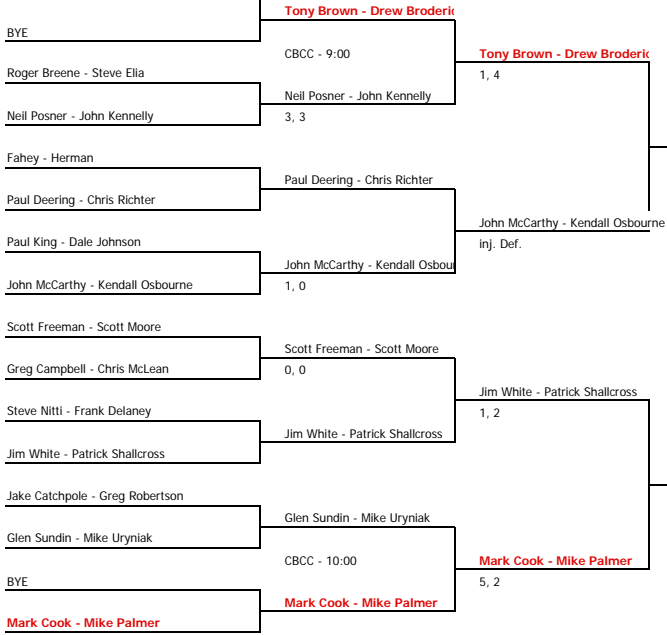

3, 2

Ray Crosta - Billy Browne

Scott Arenstein - Dirk Ruppert

3, 4

Ray Crosta - Billy Browne

Tony Brown - Drew Broderick

Tony Brown - Drew Broderick

Tony Brown - Drew Brod