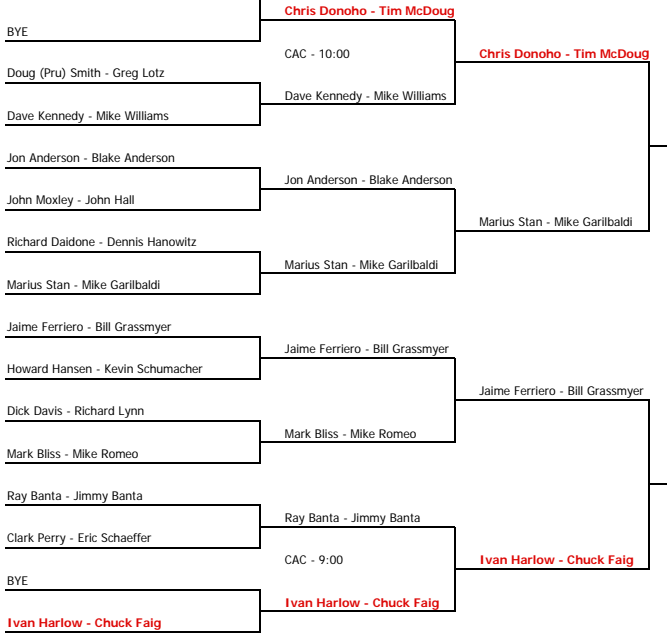

Chris Donoho - Tim McDougald

Chris Donoho - Tim McDougald

Ivan Harlow - Chuck Faig

Ivan Harlow - Chuck Faig

Bill Kloss - Mike Atkinson

Finalists