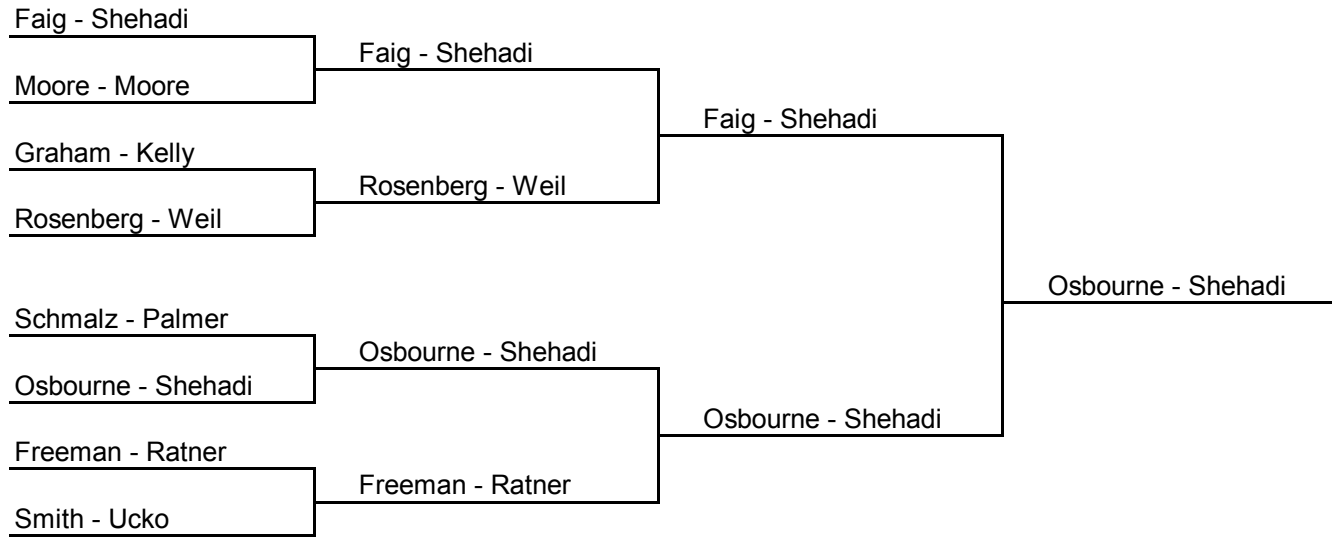

NEW JERSEY MEN'S STATE OPEN 2005

MAIN DRAW

CONSOLATION

REPRIEVE

LAST CHANCE