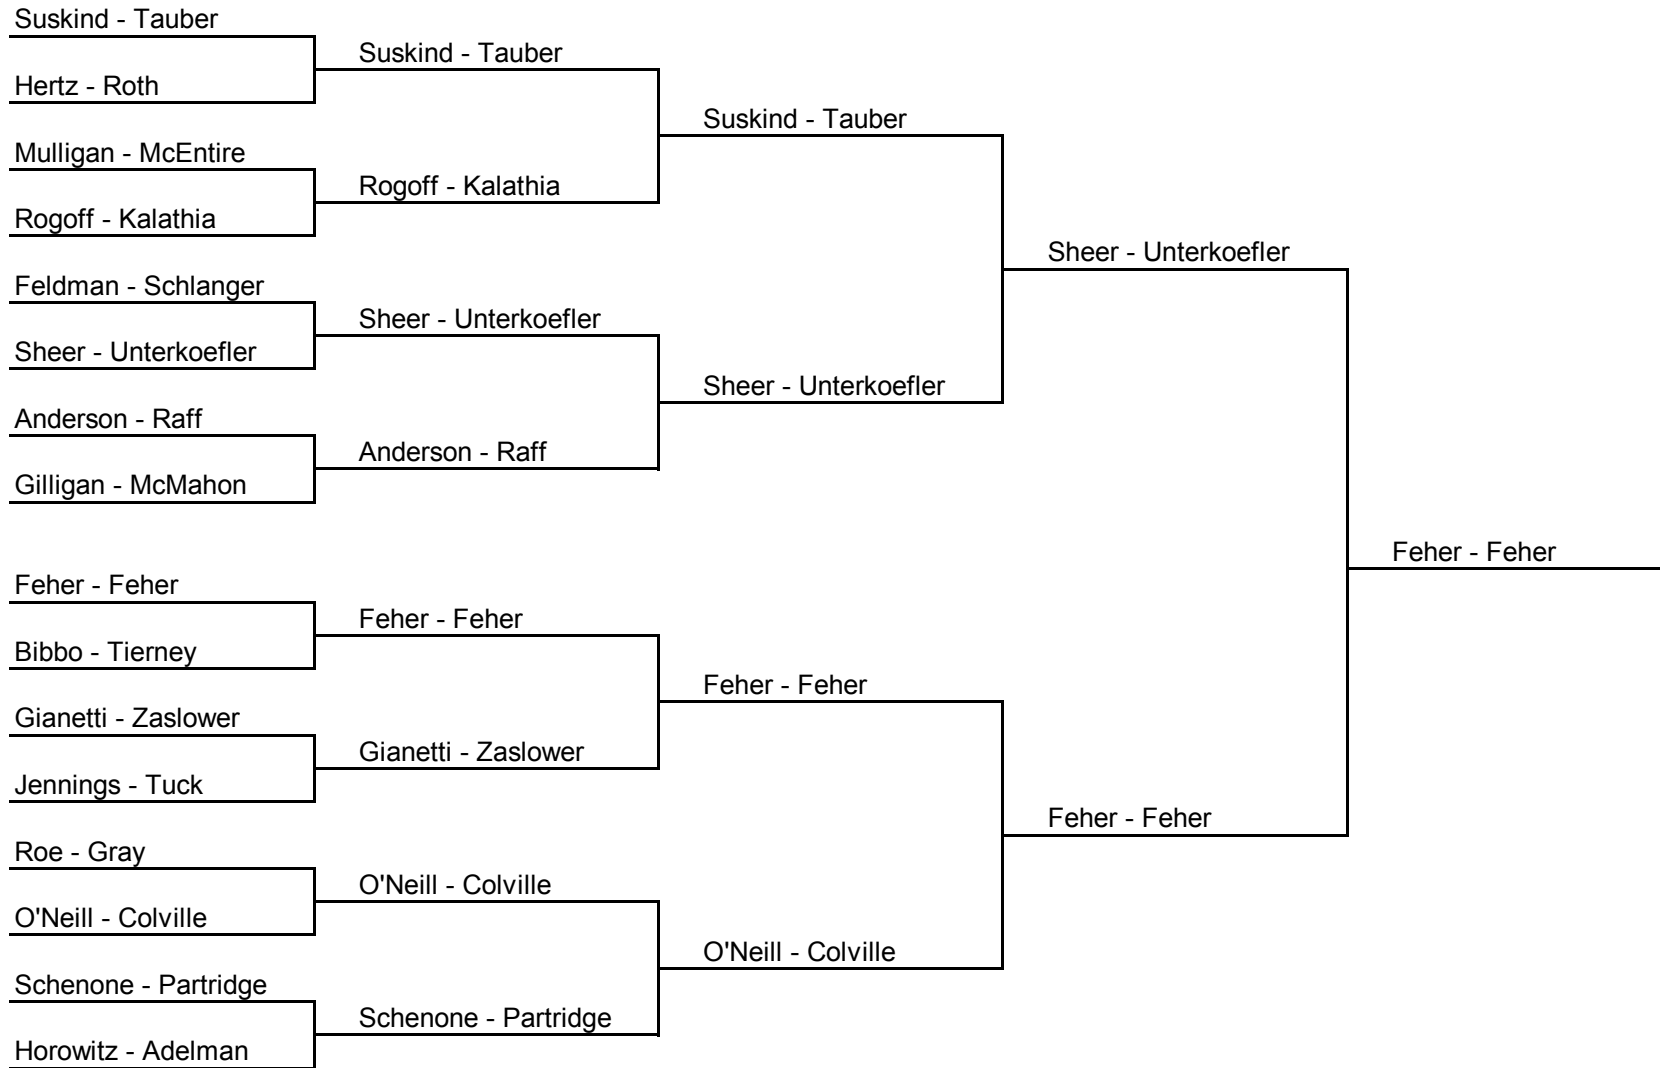

NEW JERSEY MEN'S STATE OPEN 2005

MAIN DRAW

CONSOLATION

REPRIEVE

LAST CHANCE