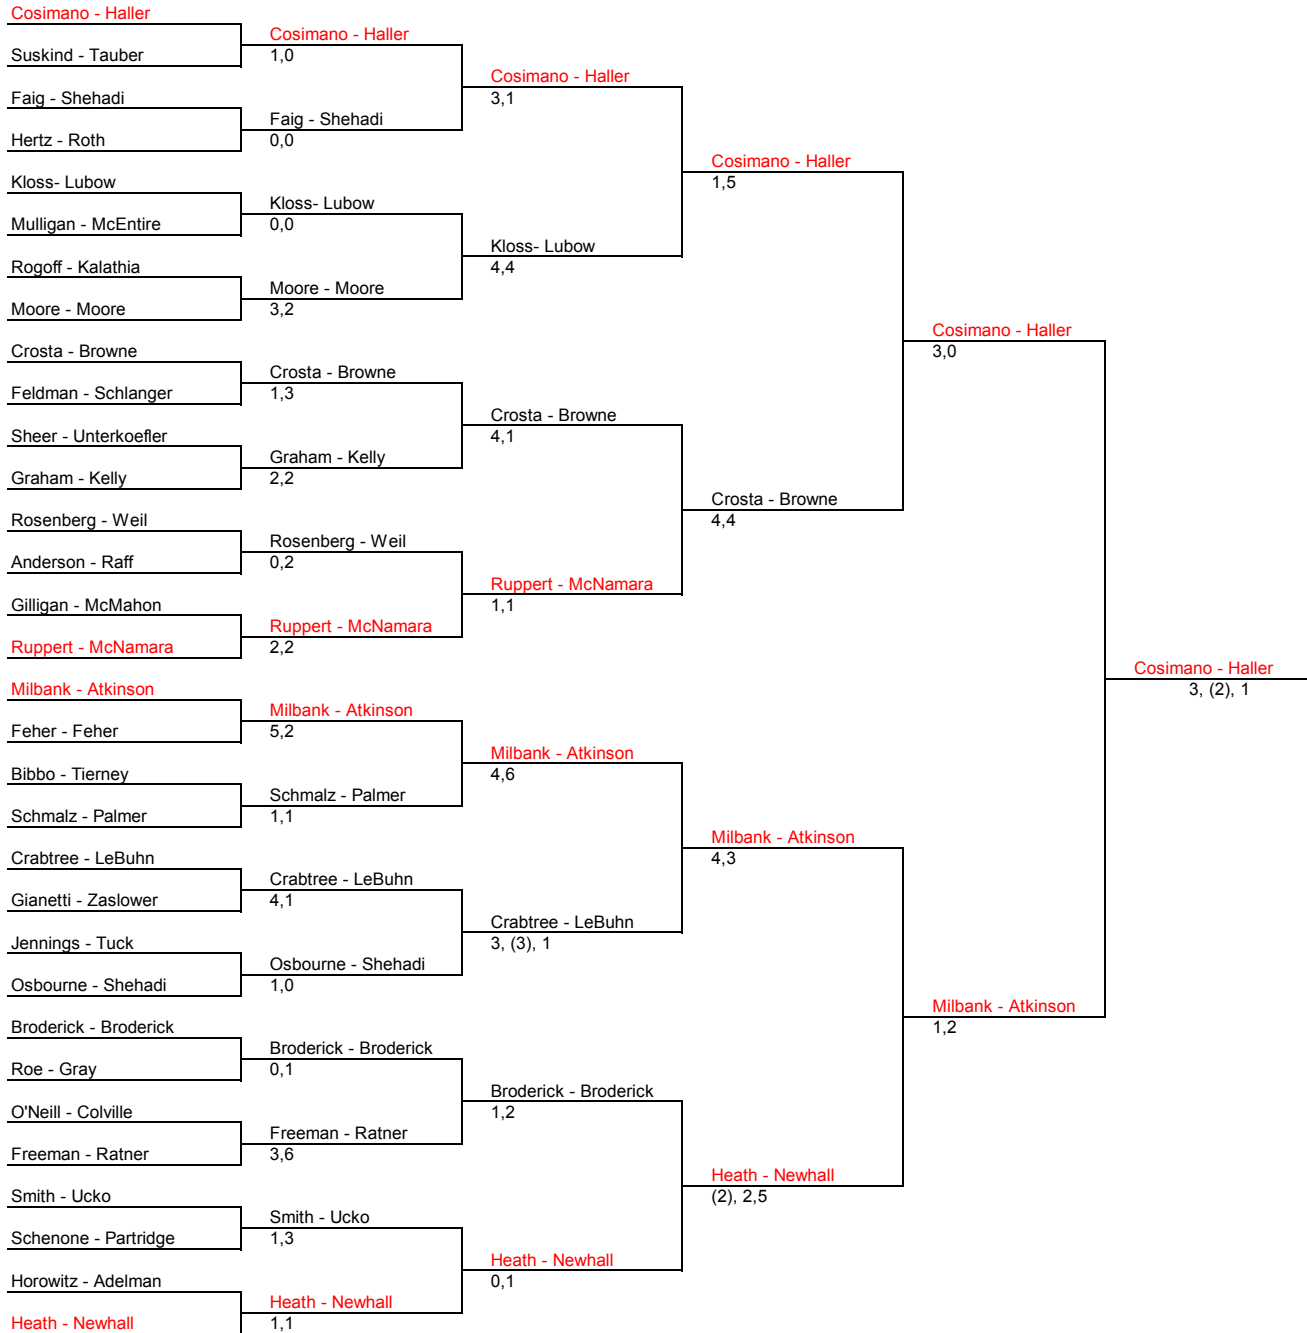

NEW JERSEY MEN'S STATE OPEN 2005

MAIN DRAW

CONSOLATION

REPRIEVE

LAST CHANCE