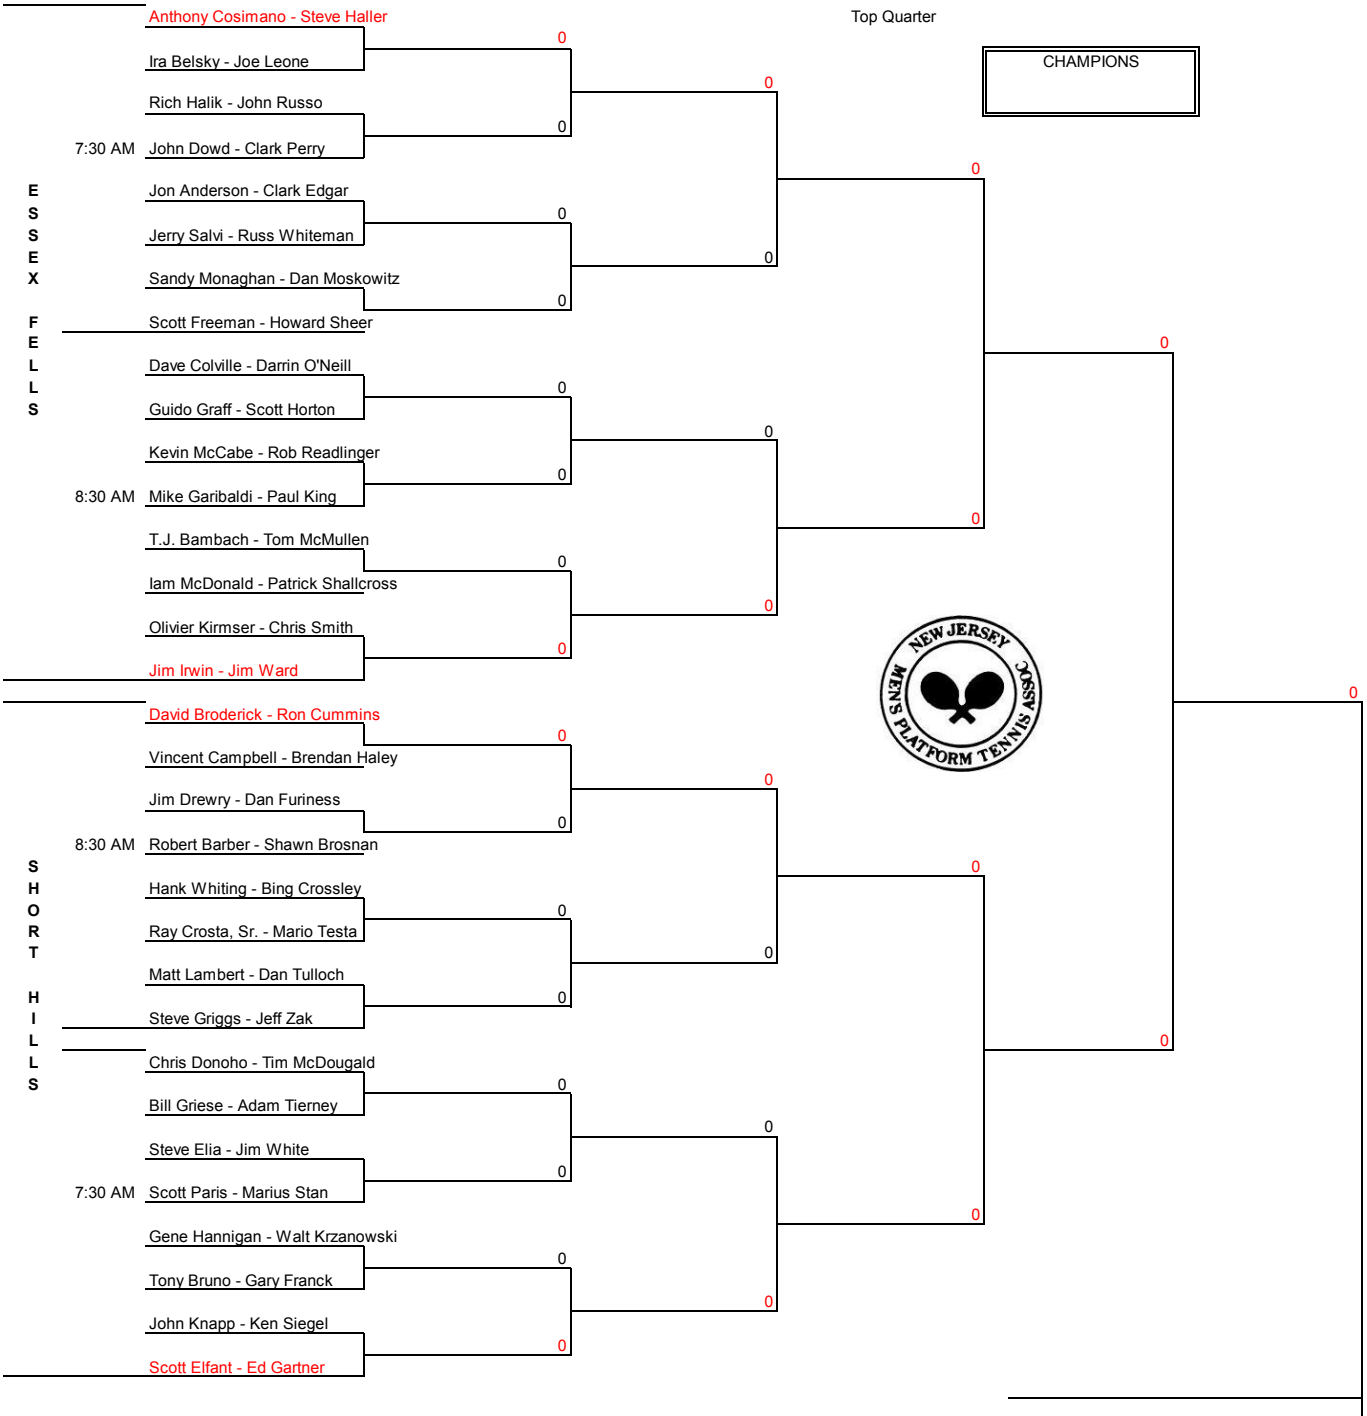

NEW JERSEY LEAGUE CLASSIC 2006

MAIN DRAW Top Quarter

NEW JERSEY LEAGUE CLASSIC 2006

2nd Quarter

NEW JERSEY LEAGUE CLASSIC 2006

NEW JERSEY LEAGUE CLASSIC 2006

4th Quarter