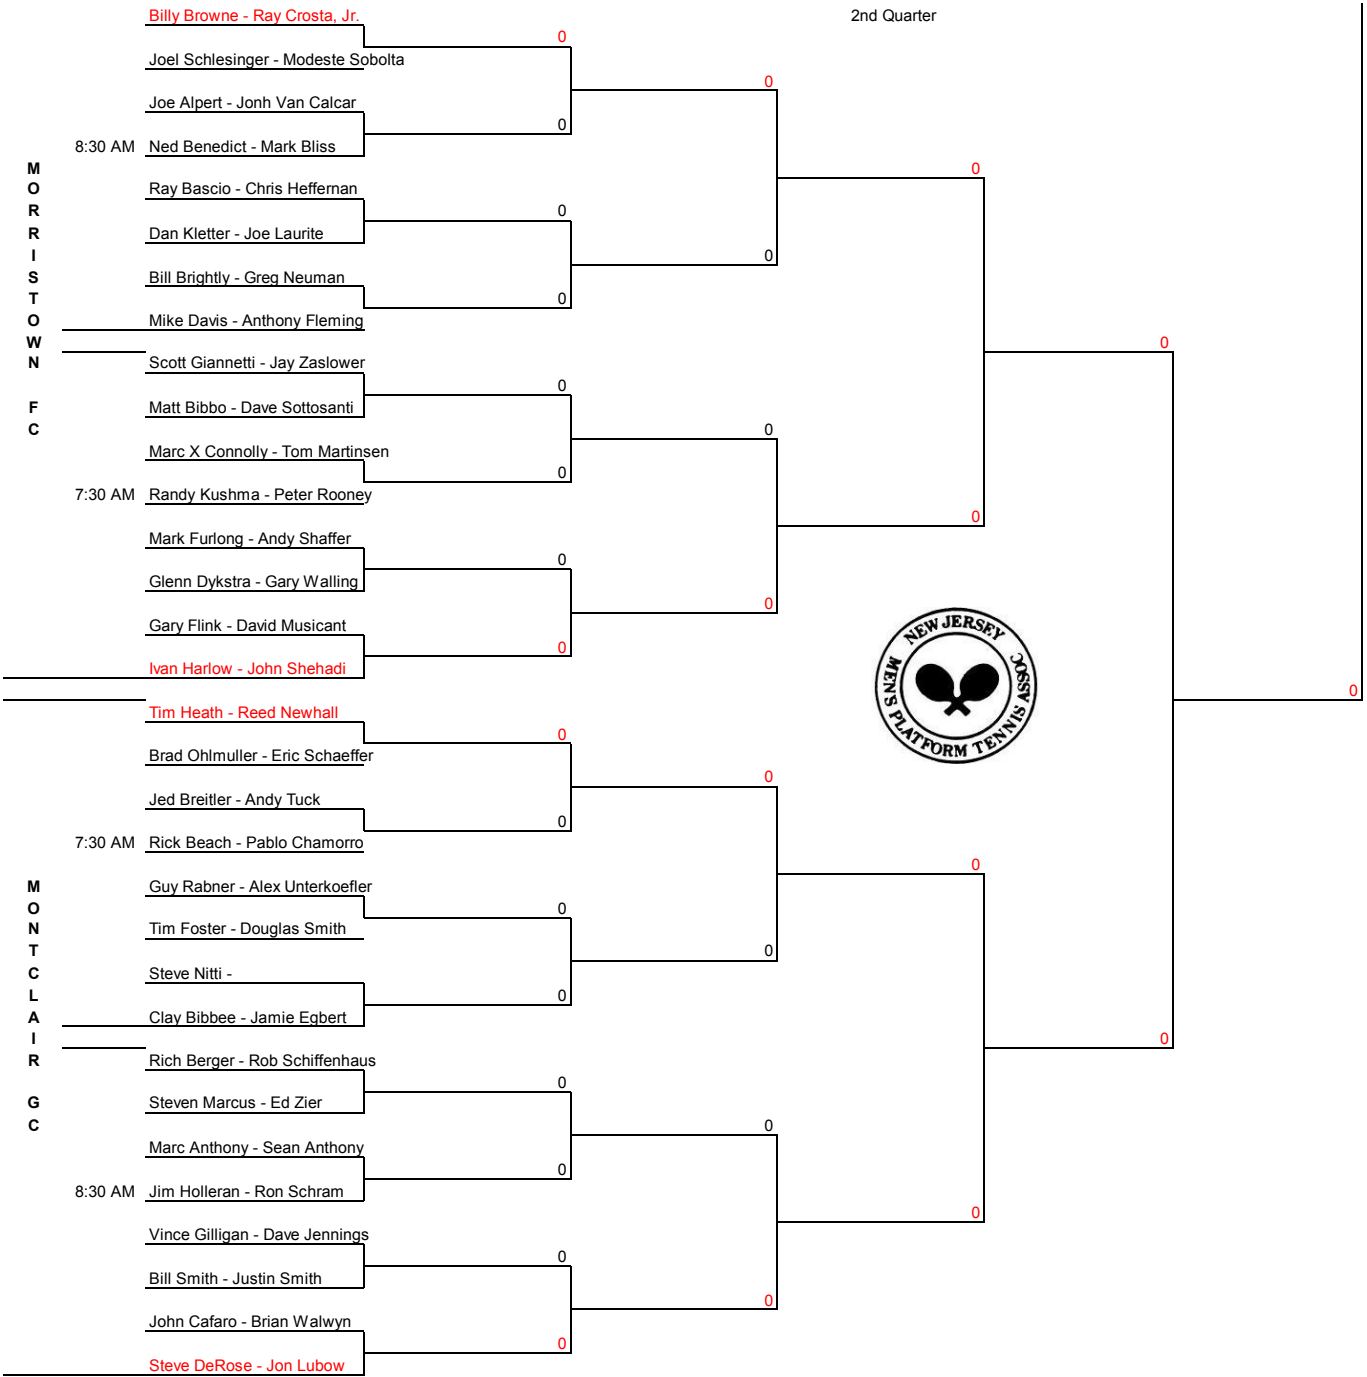

NEW JERSEY LEAGUE CLASSIC 2006

MAIN DRAW Top Quarter

NEW JERSEY LEAGUE CLASSIC 2006

2nd Quarter

NEW JERSEY LEAGUE CLASSIC 2006

NEW JERSEY LEAGUE CLASSIC 2006

4th Quarter