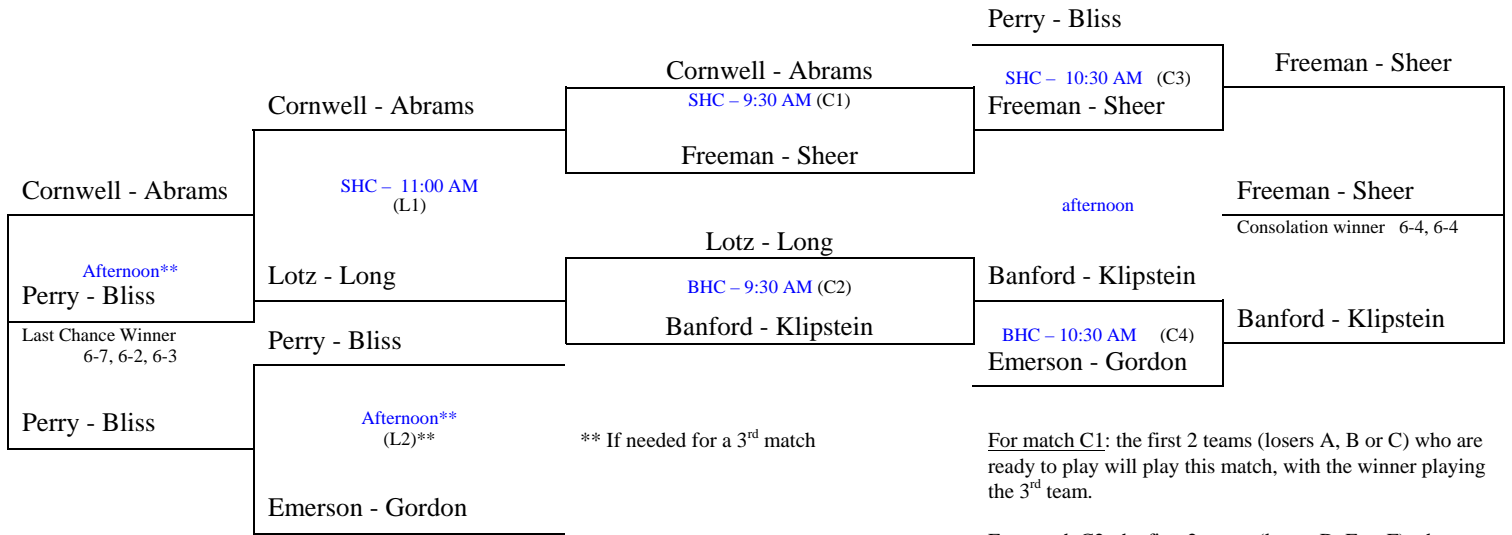

LAST CHANCE

CONSOLATION