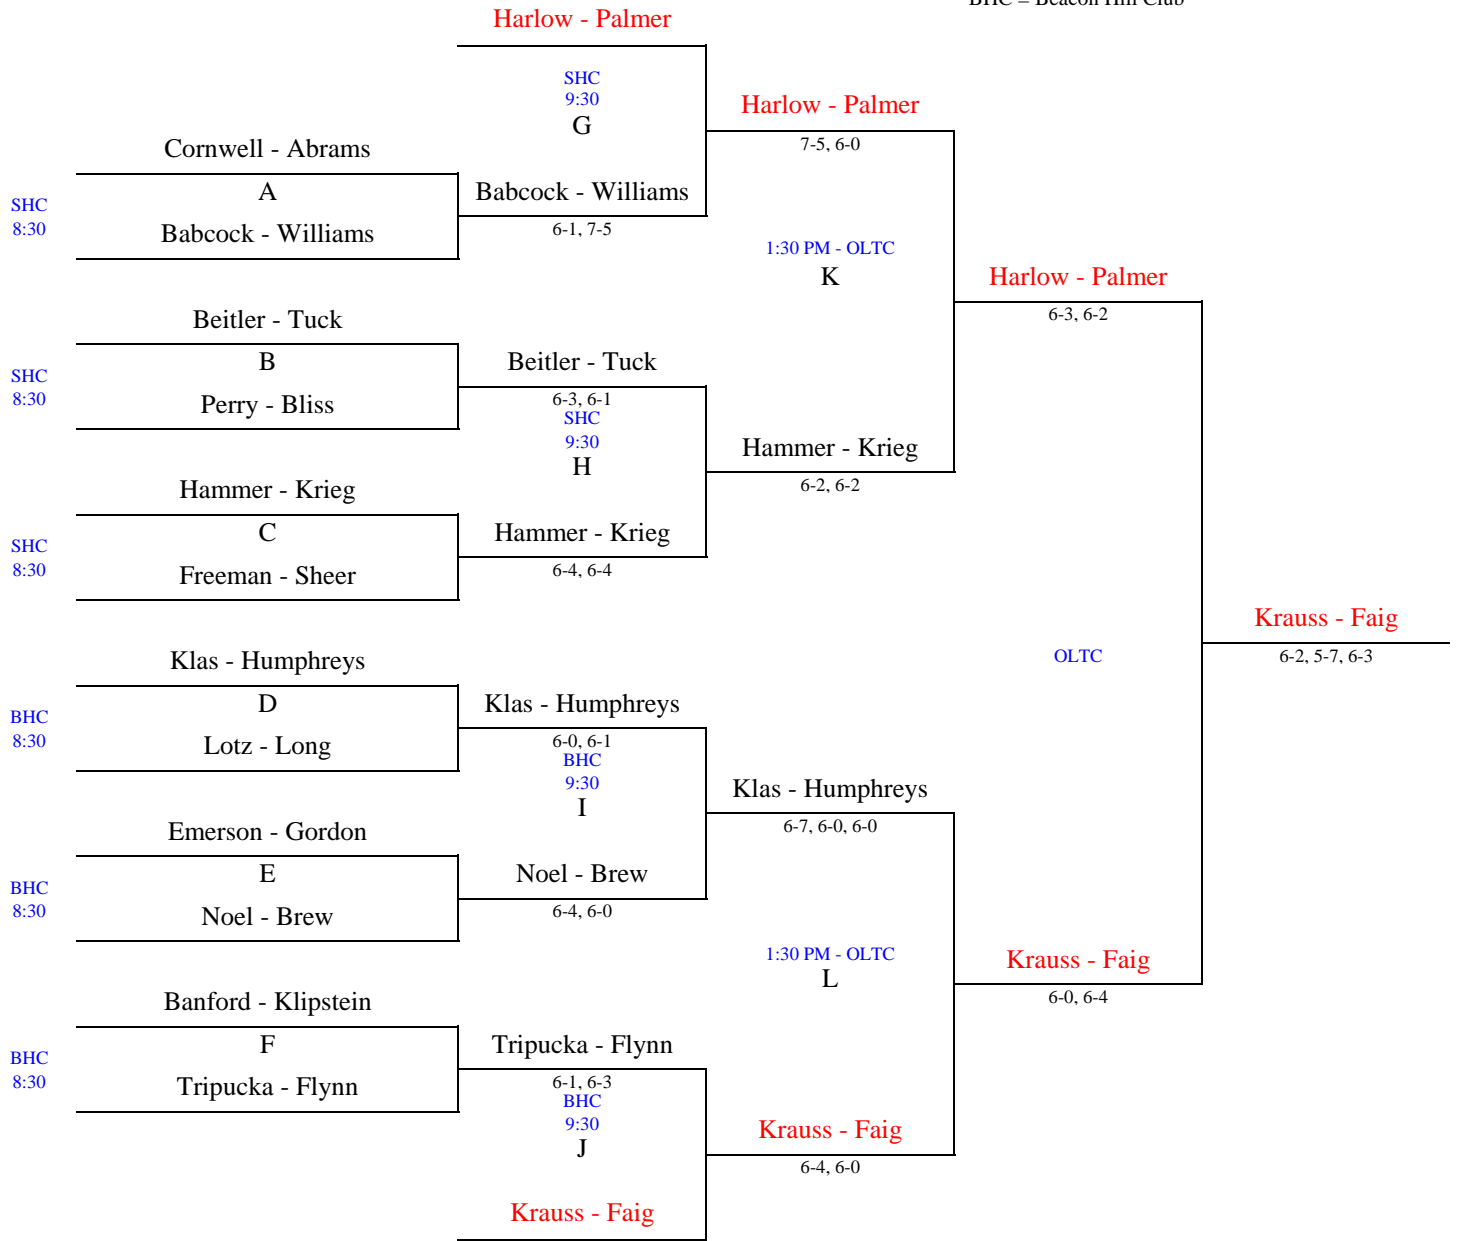

# NJ MEN 2011 50s Division

SHC = Short Hills Club  
BHC = Beacon Hill Club

## LAST CHANCE