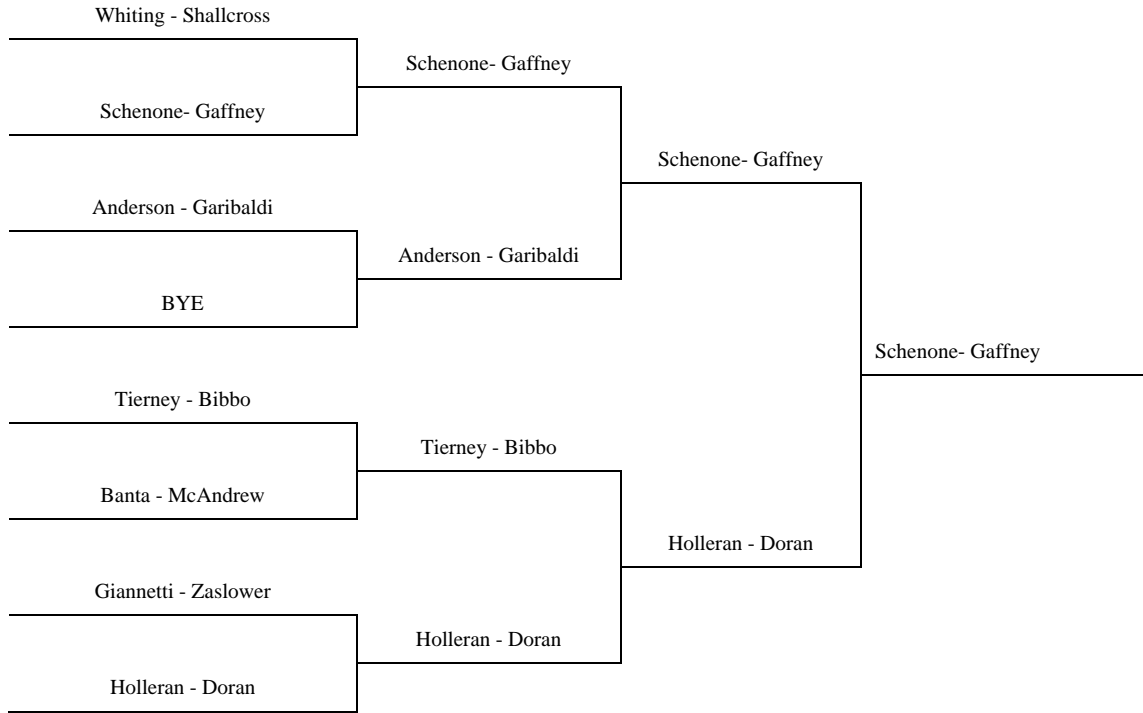

NEW JERSEY MEN'S – 2010

Open

MCGC = Morris County
 BHC = Beacon Hill
 OLTC = Orange Lawn

CONSOLATION

LAST CHANCE

Not played

REPRIEVE

QUARTERFINAL REPRIEVE