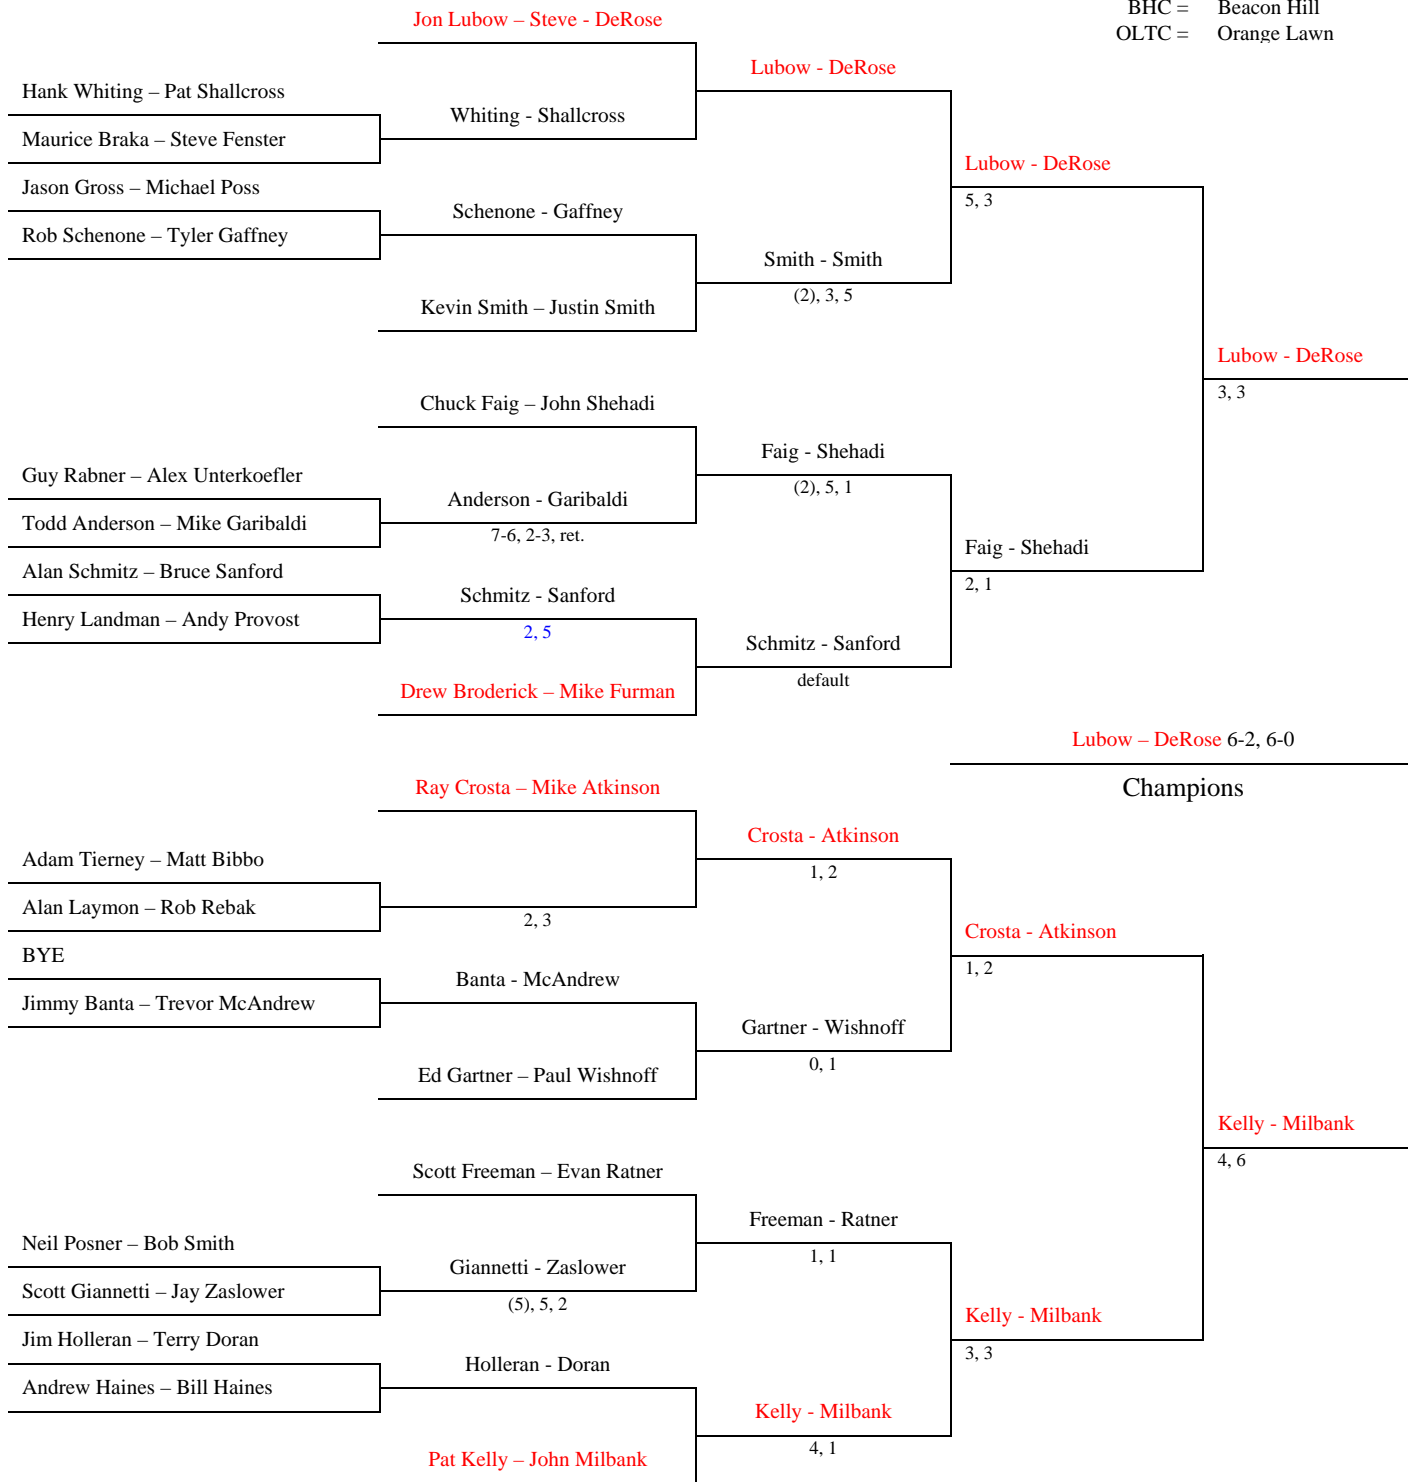

NEW JERSEY MEN'S – 2010

Open

MCGC = Morris County
 BHC = Beacon Hill
 OLTC = Orange Lawn

CONSOLATION

LAST CHANCE

Not played

REPRIEVE

QUARTERFINAL REPRIEVE