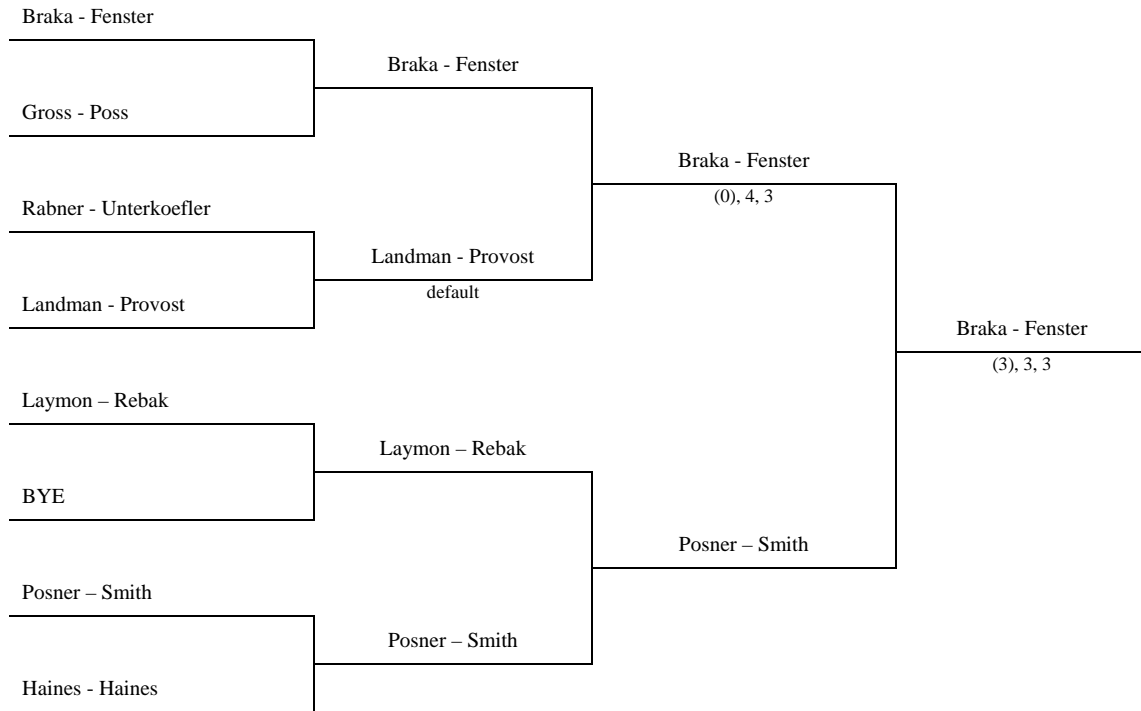

NEW JERSEY MEN'S – 2010

Open

MCGC = Morris County
 BHC = Beacon Hill
 OLTC = Orange Lawn

CONSOLATION

LAST CHANCE

Not played

REPRIEVE

QUARTERFINAL REPRIEVE