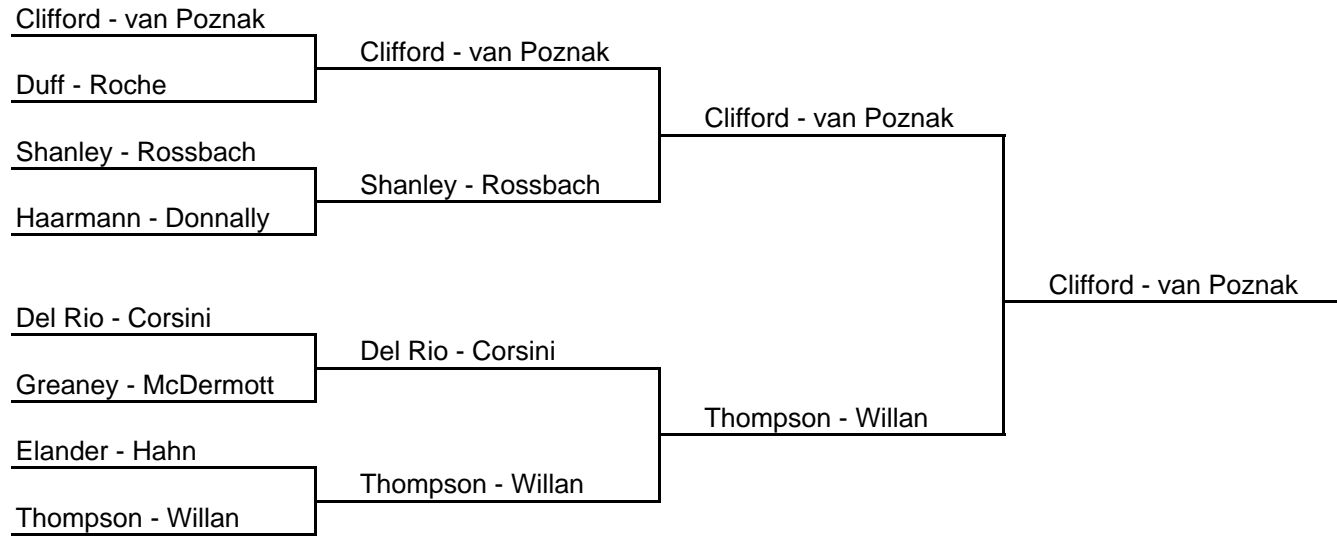

NJWPTL STATE TOURNAMENT "A" DRAW 2009

MAIN DRAW

CONSOLATION

REPRIEVE

LAST CHANCE