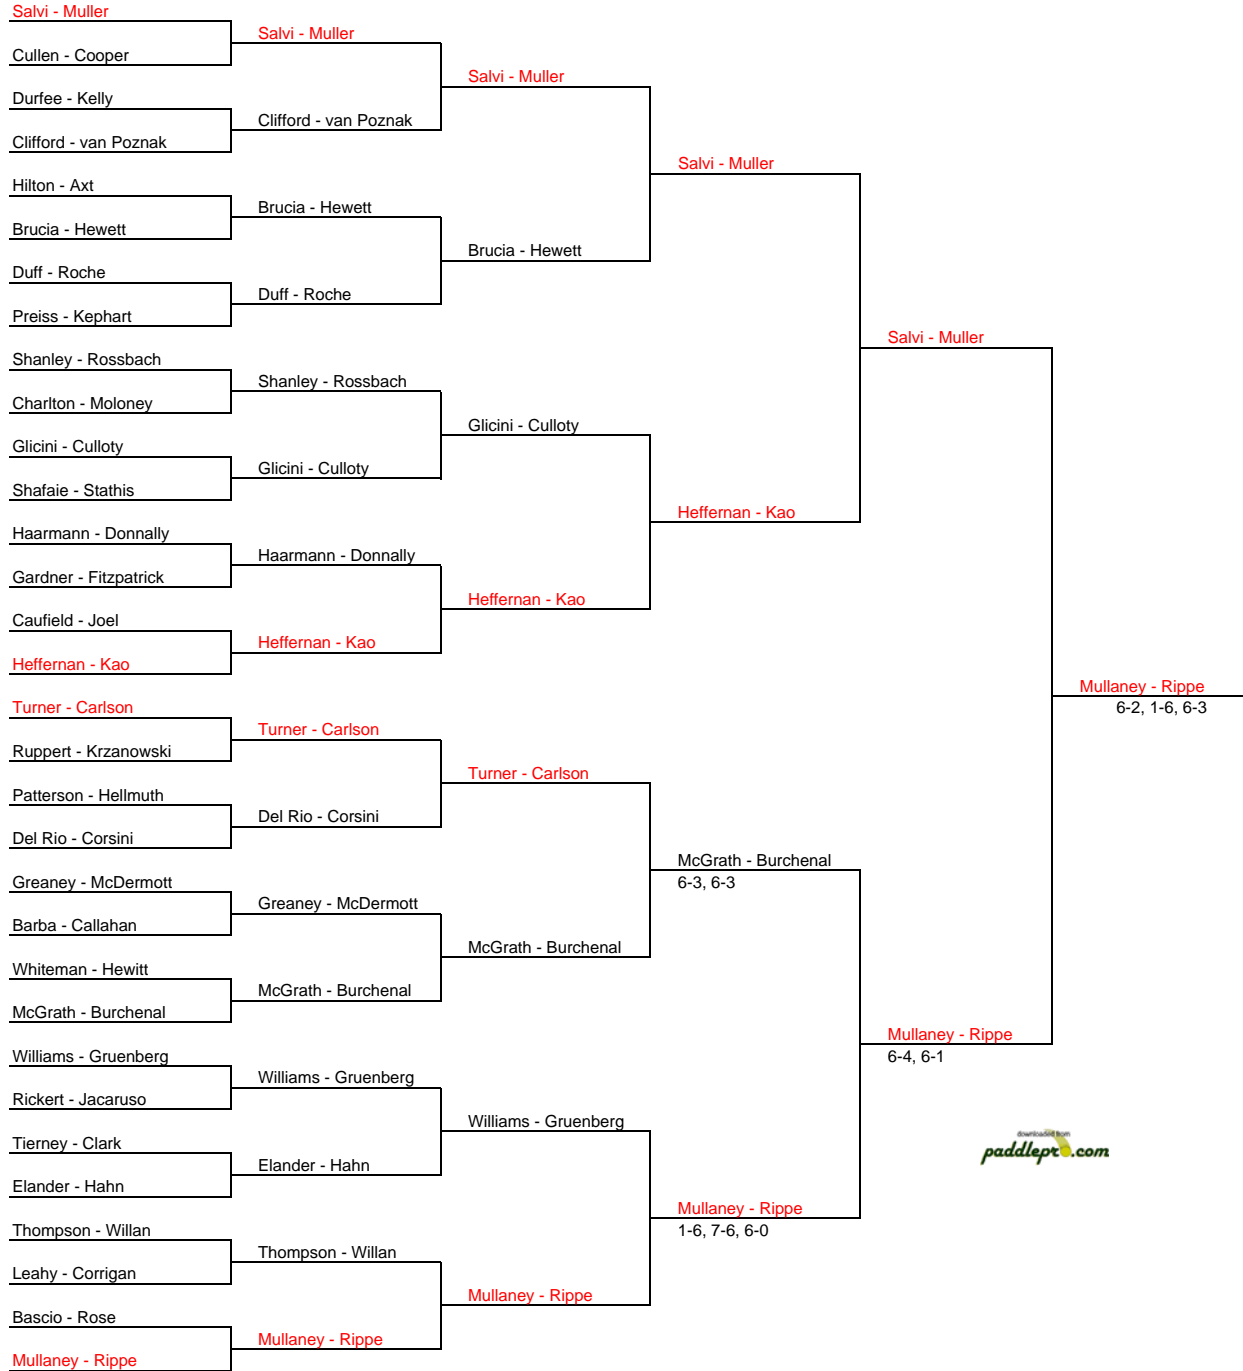

NJWPTL STATE TOURNAMENT "A" DRAW 2009

MAIN DRAW

CONSOLATION

REPRIEVE

LAST CHANCE