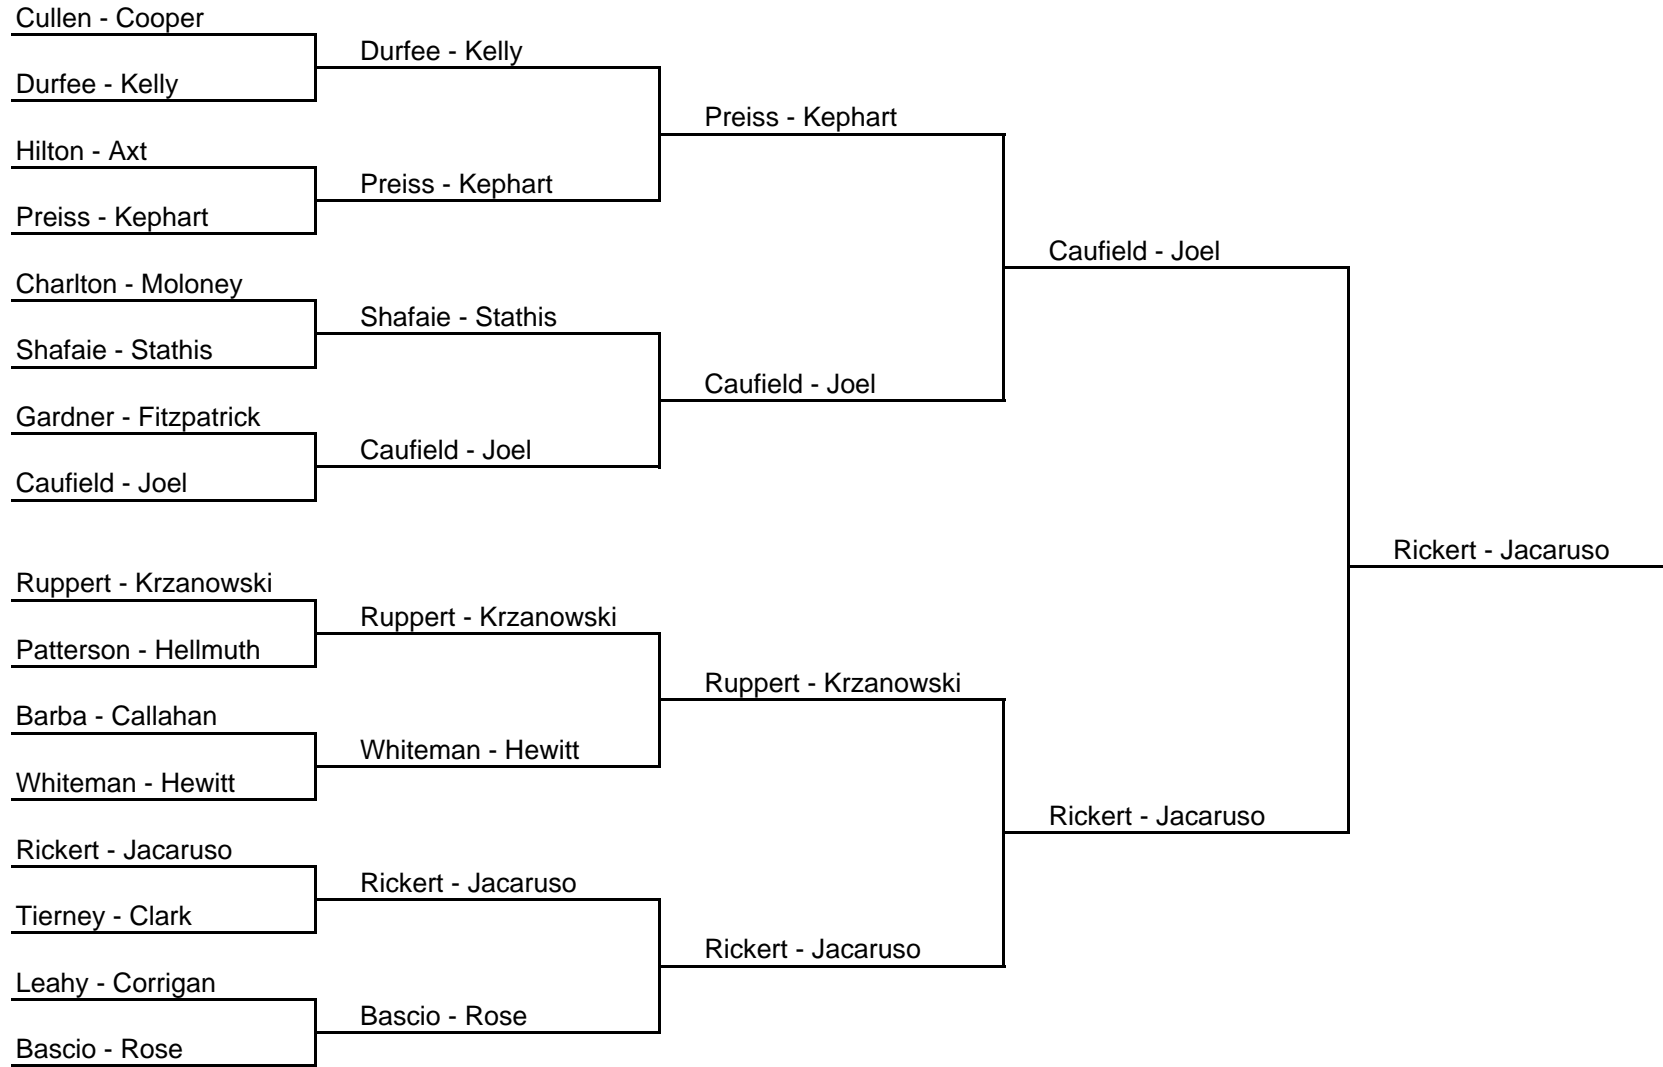

NJWPTL STATE TOURNAMENT "A" DRAW 2009

MAIN DRAW

CONSOLATION

REPRIEVE

LAST CHANCE