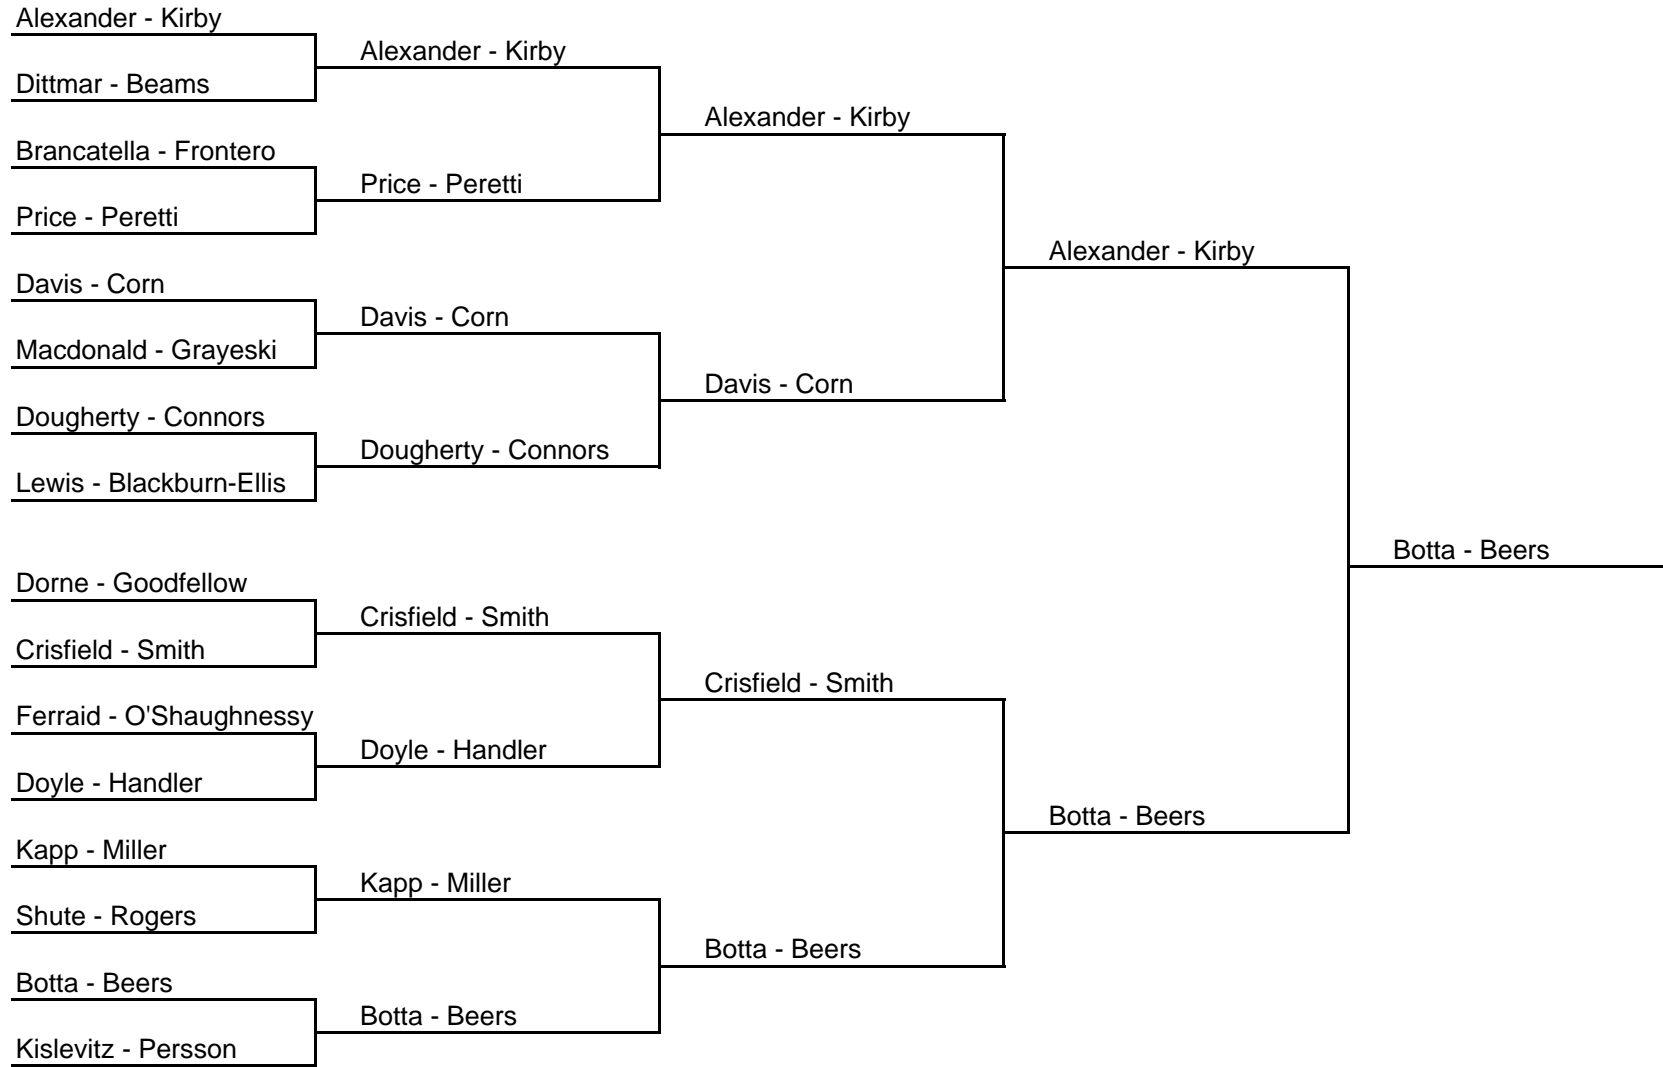

NJWPTL STATE TOURNAMENT "B" 2009

MAIN DRAW

CONSOLATION

REPRIEVE

LAST CHANCE