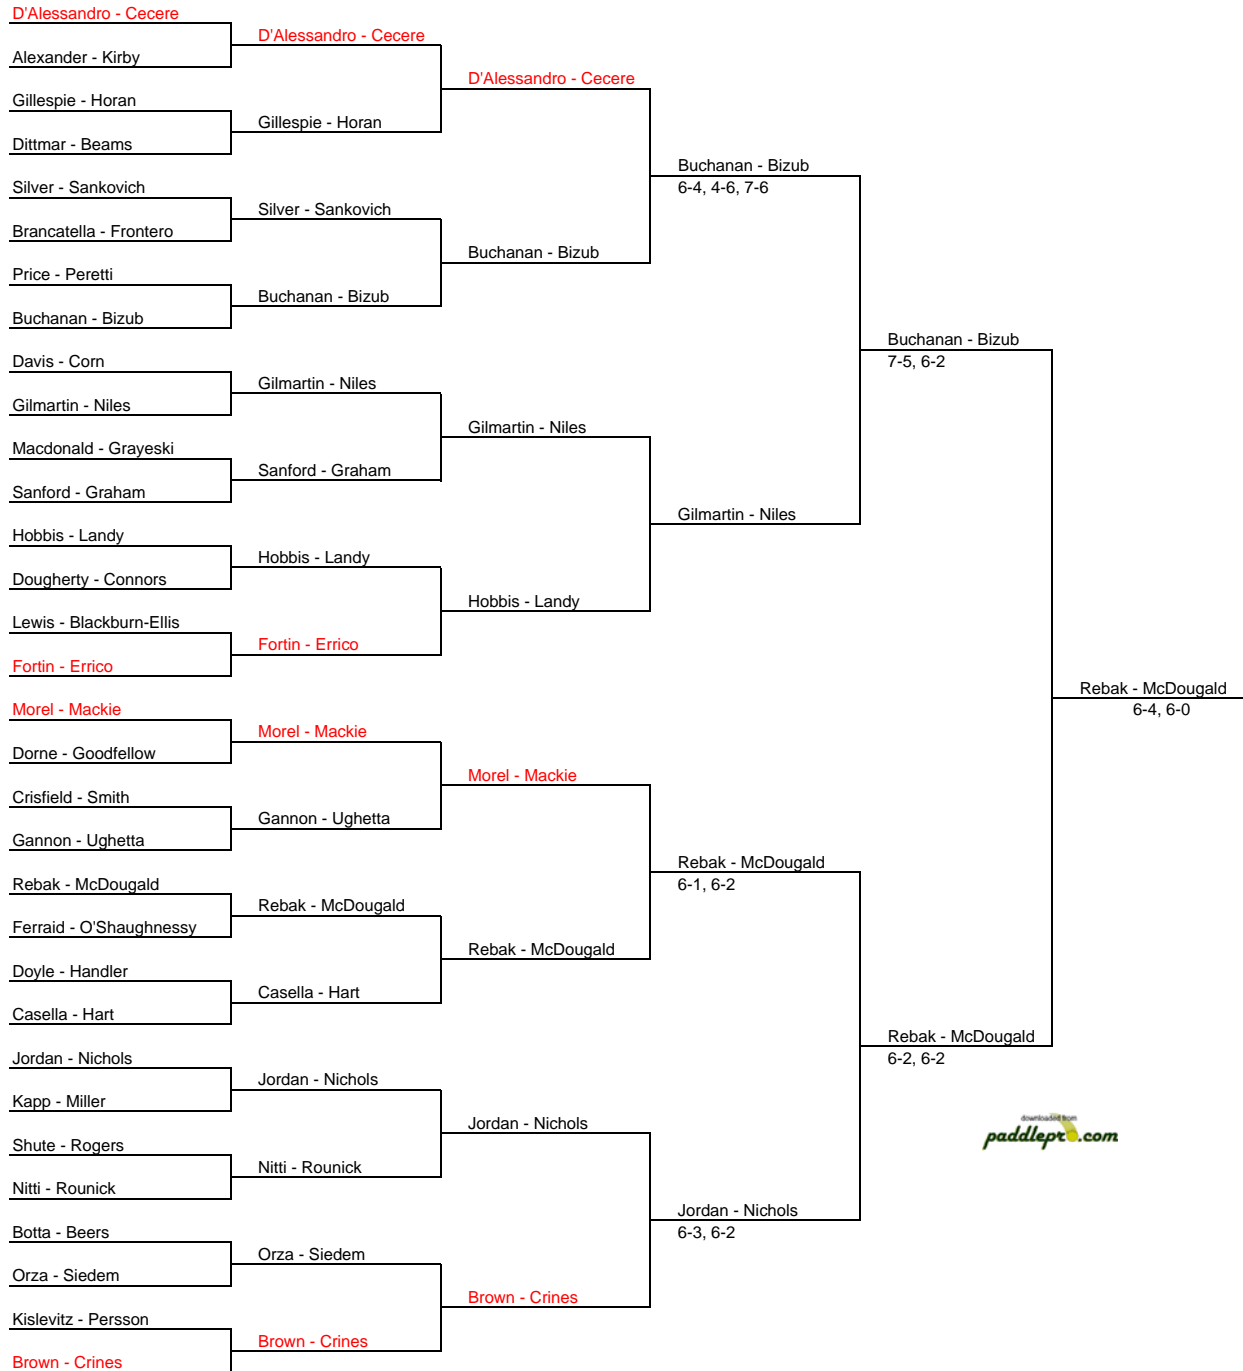

NJWPTL STATE TOURNAMENT "B" 2009

MAIN DRAW

CONSOLATION

REPRIEVE

LAST CHANCE