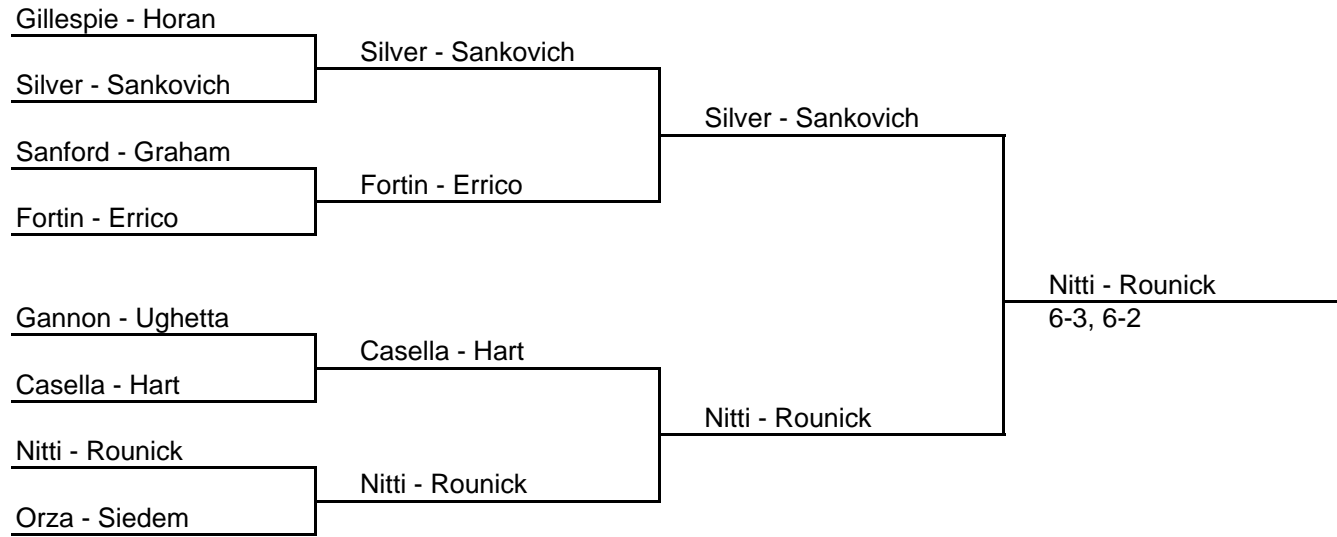

NJWPTL STATE TOURNAMENT "B" 2009

MAIN DRAW

CONSOLATION

REPRIEVE

LAST CHANCE