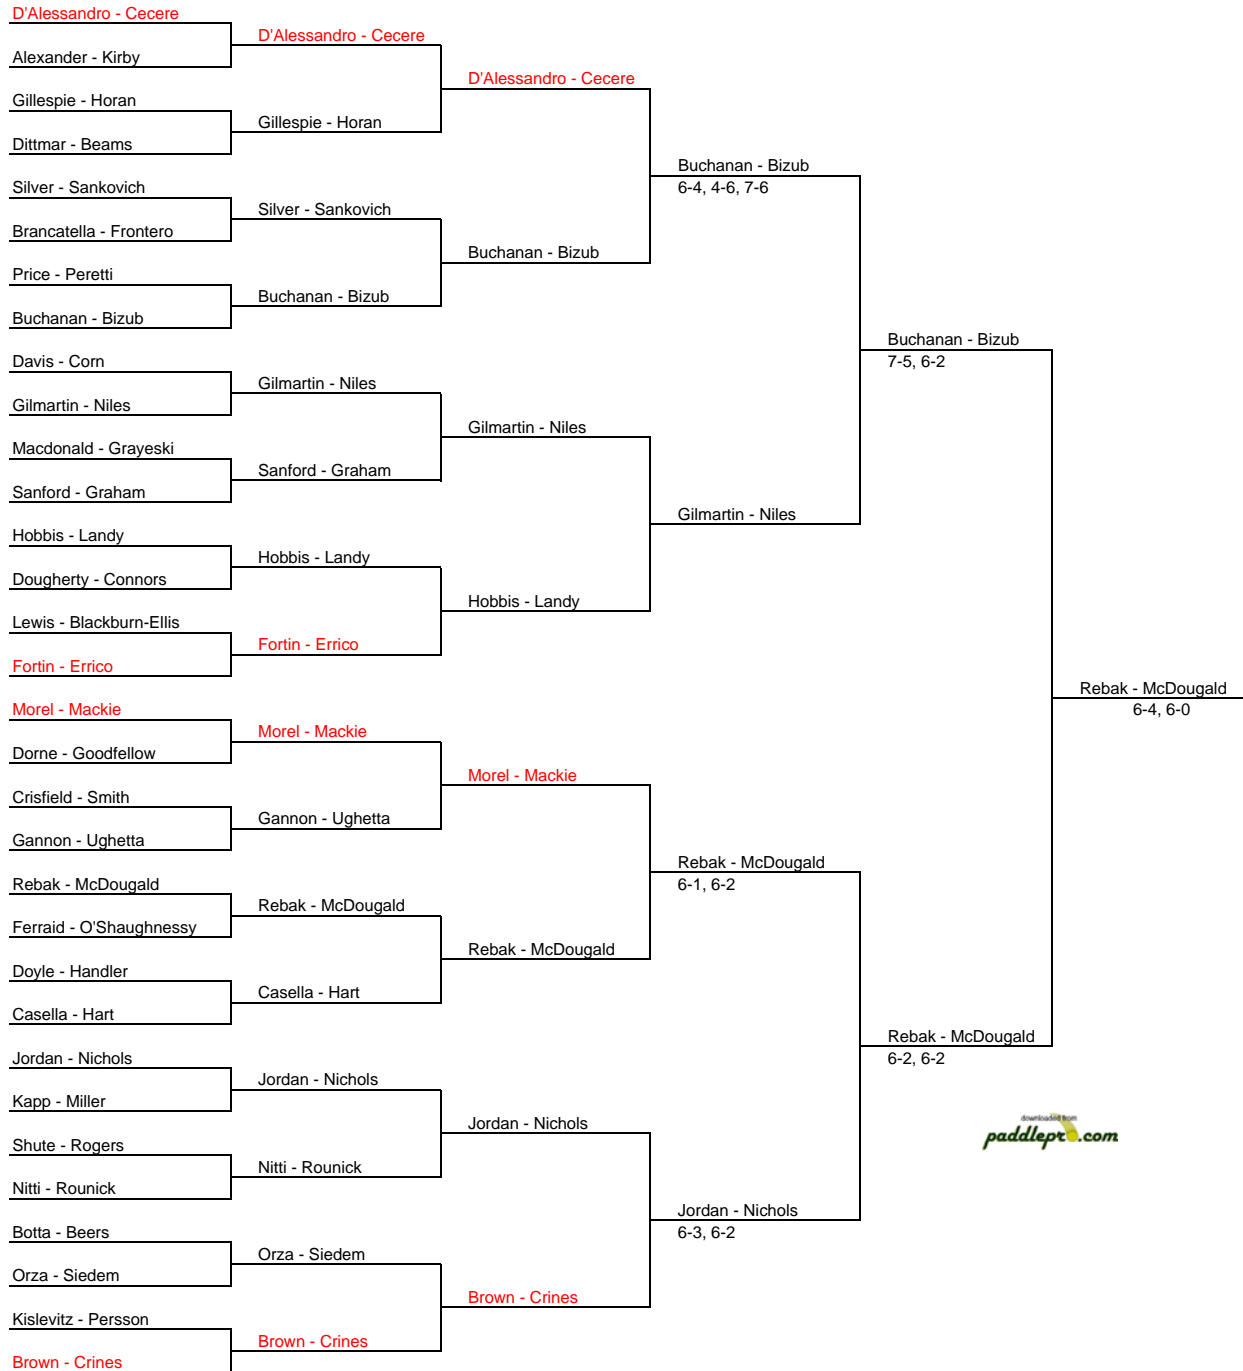

NJWPTL STATE TOURNAMENT "B" 2009

MAIN DRAW

CONSOLATION