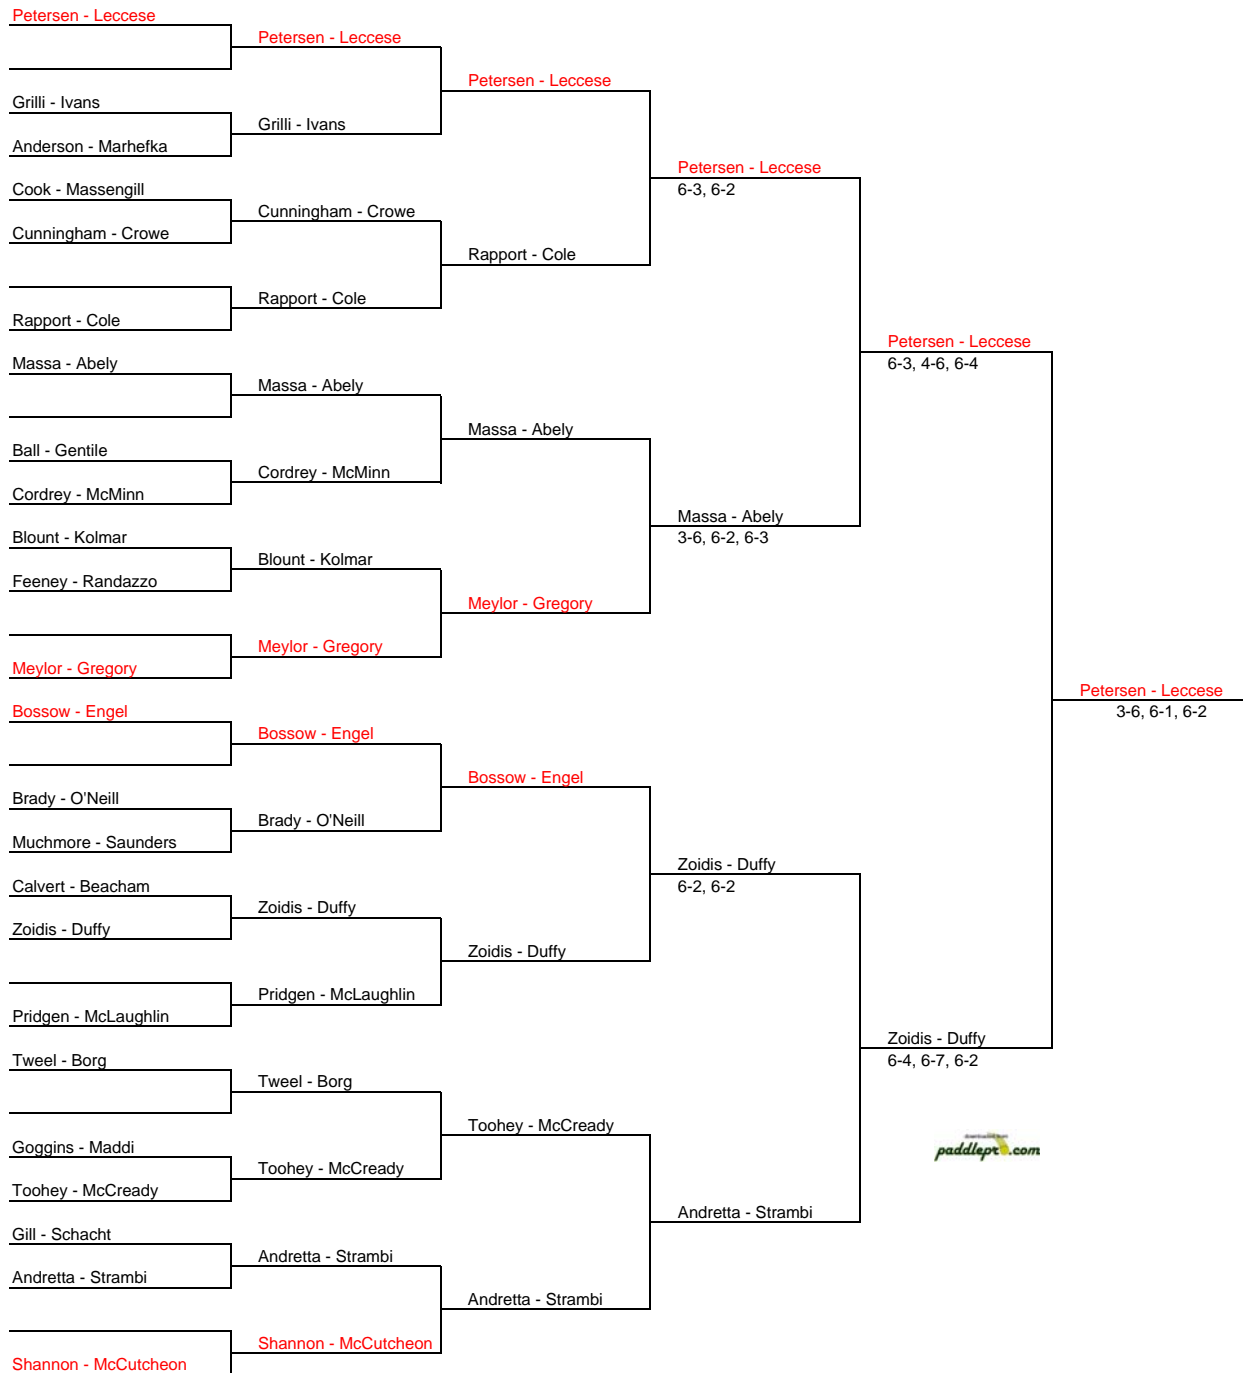

NJWPTL STATE TOURNAMENT "C" - 2009

MAIN DRAW