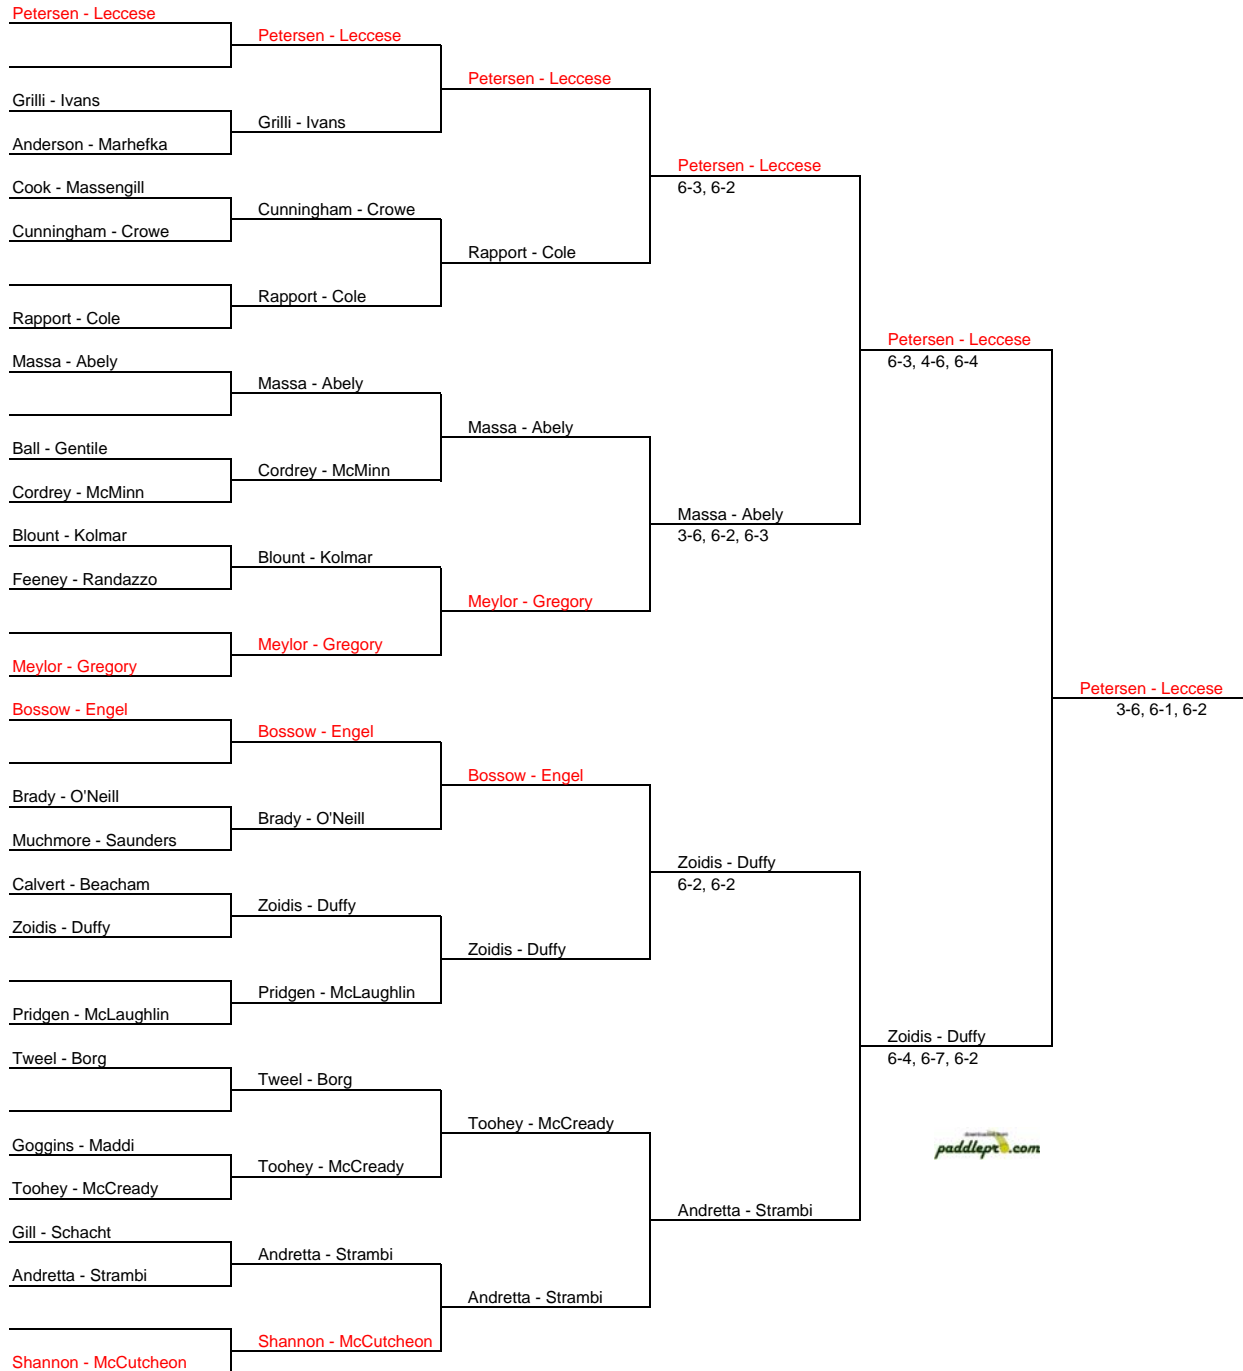

NJWPTL STATE TOURNAMENT "C" - 2009

MAIN DRAW