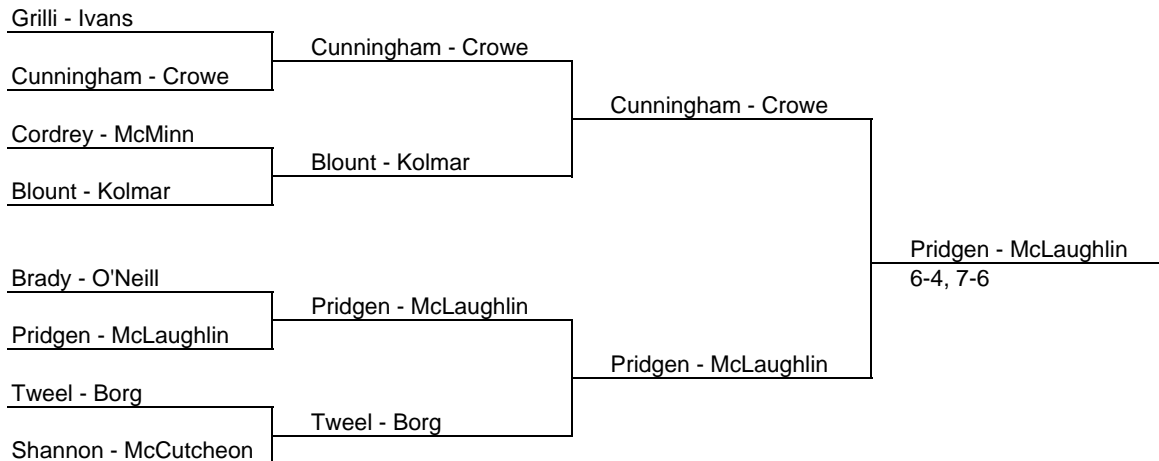

NJWPTL STATE TOURNAMENT "C" - 2009

REPRIEVE