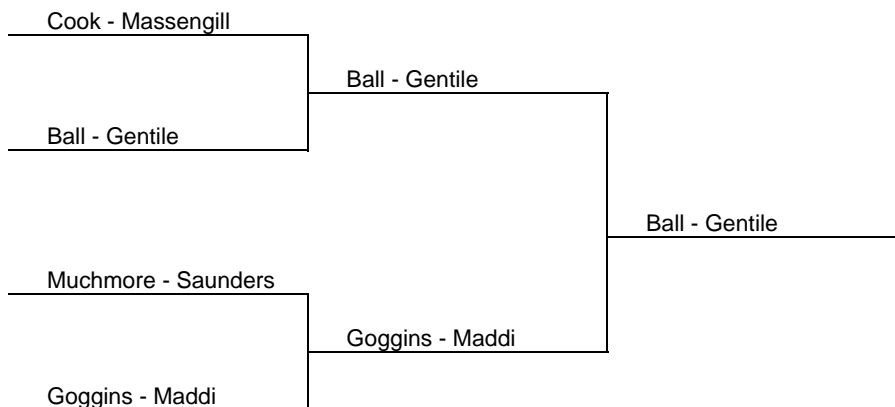

LAST CHANCE