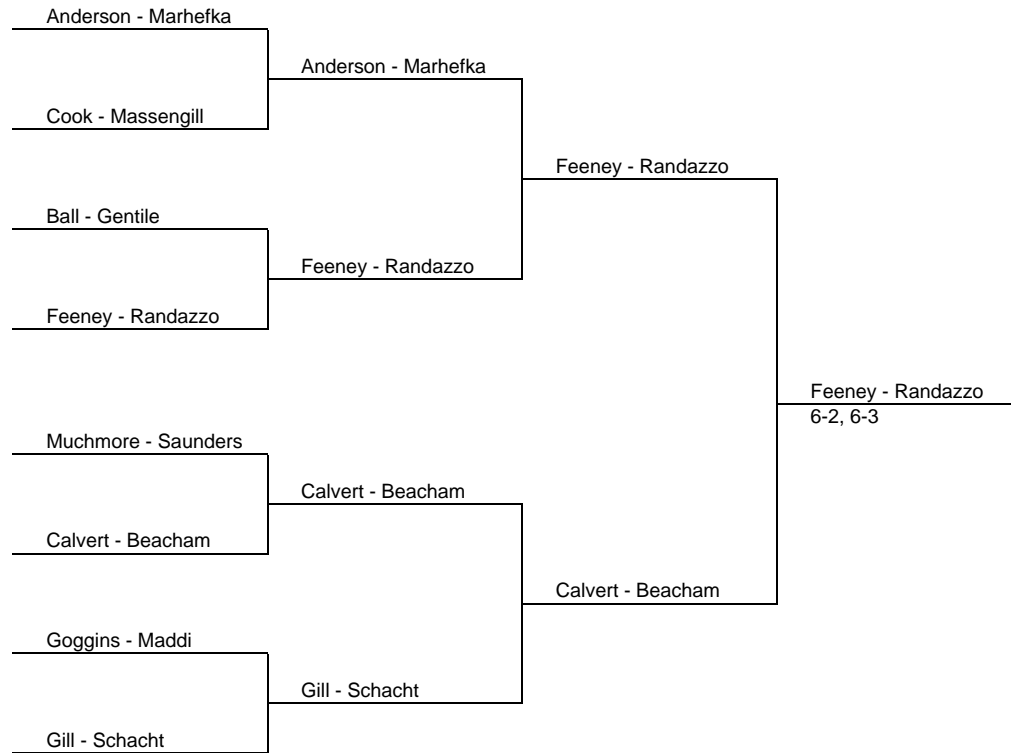

NJWPTL STATE TOURNAMENT "C" - 2009

CONSOLATION