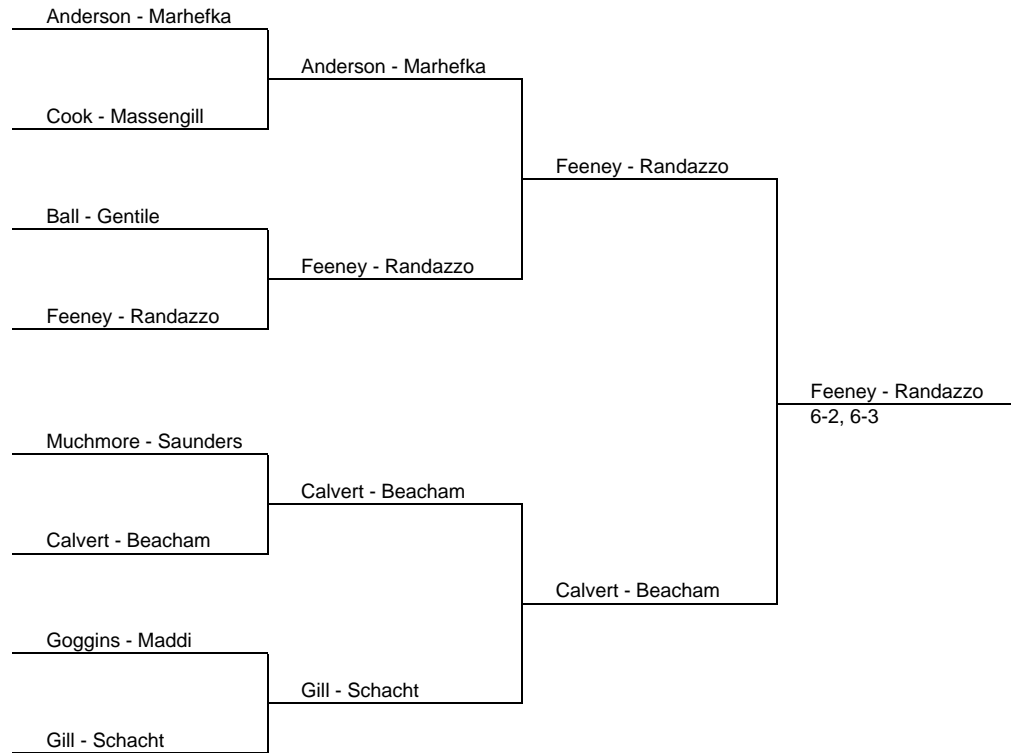

NJWPTL STATE TOURNAMENT
"C" - 2009

CONSOLATION