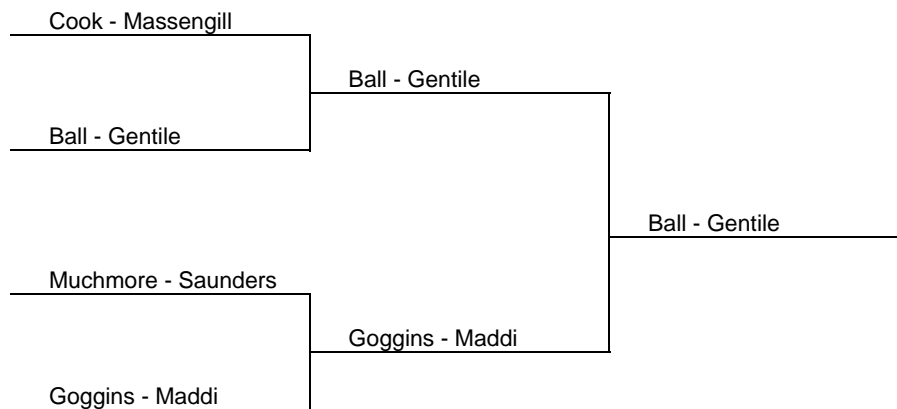

NJWPTL STATE TOURNAMENT "C" - 2009

MAIN DRAW

NJWPTL STATE TOURNAMENT "C" - 2009

CONSOLATION

NJWPTL STATE TOURNAMENT "C" - 2009

REPRIEVE

LAST CHANCE

NJWPTL STATE TOURNAMENT "C" - 2009

QUARTERFINAL REPRIEVE