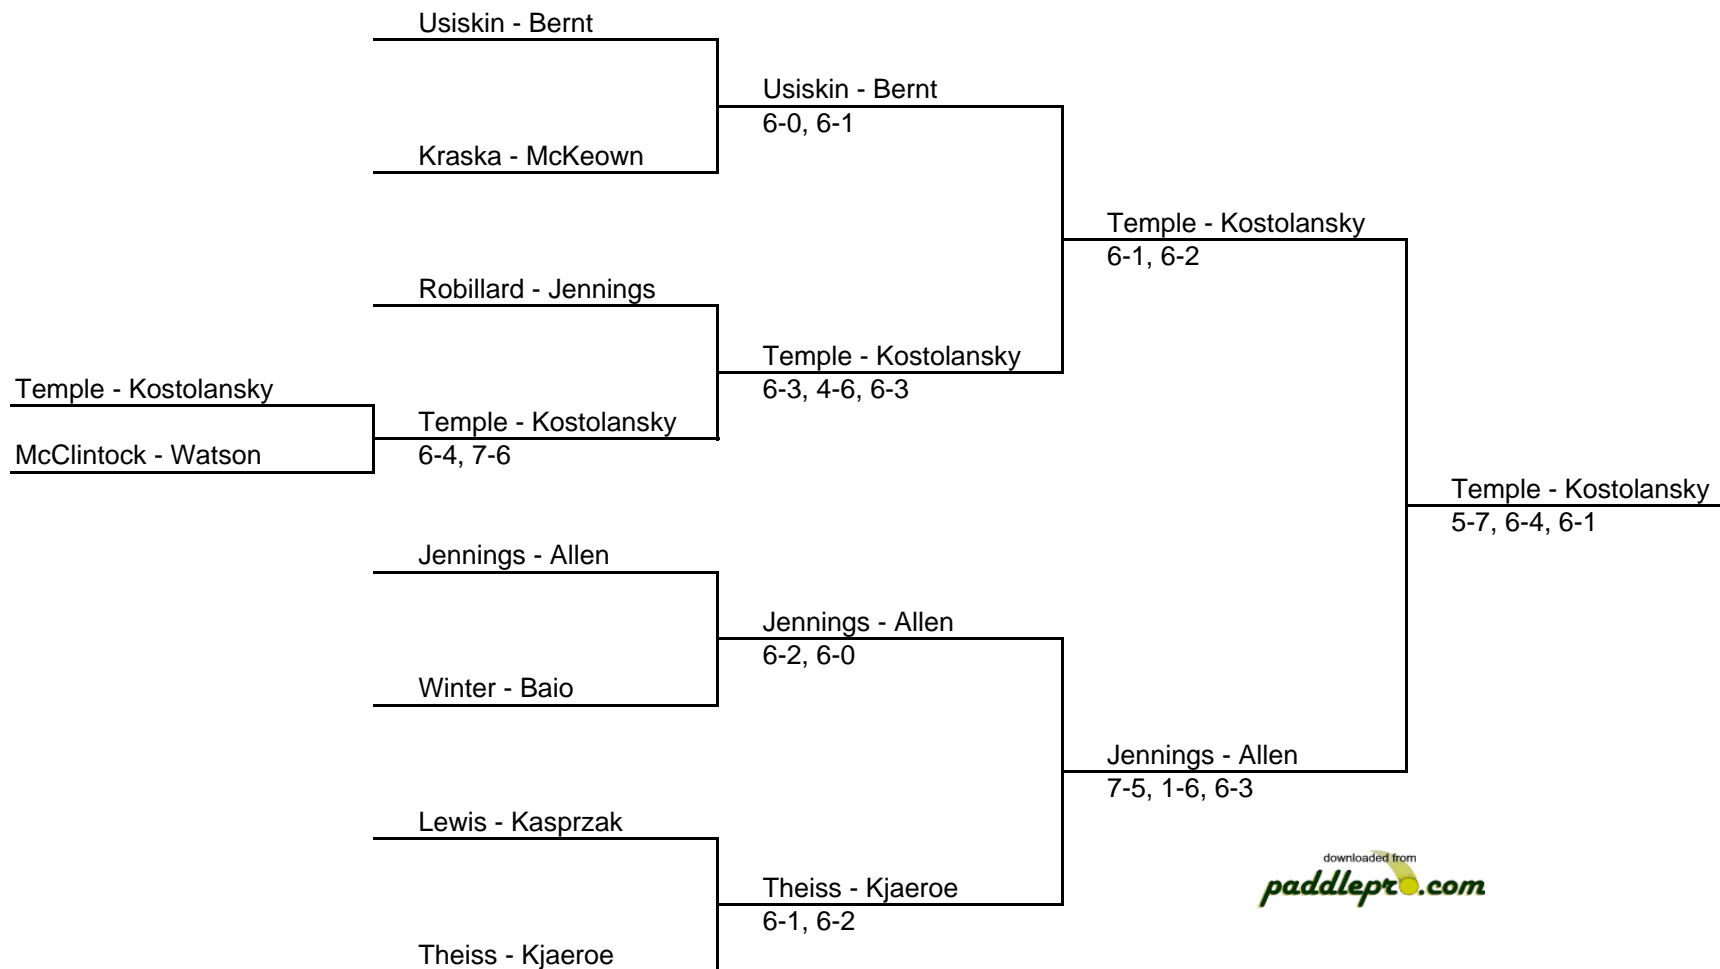

NJWPTL STATE TOURNAMENT NOVICE 2009

MAIN DRAW

CONSOLATION

REPRIEVE

LAST CHANCE