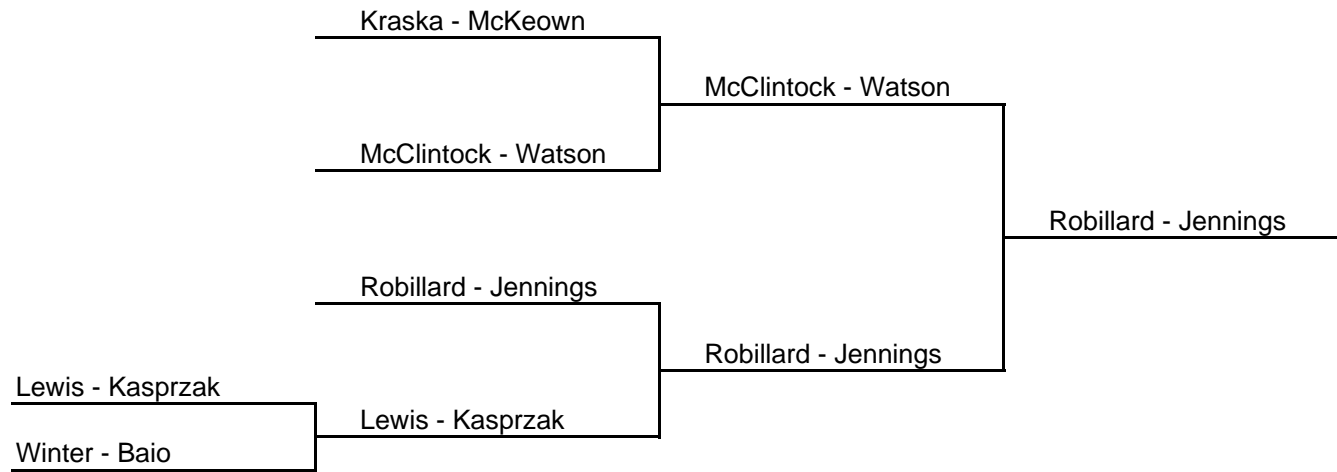

NJWPTL STATE TOURNAMENT NOVICE 2009

MAIN DRAW

CONSOLATION

REPRIEVE

LAST CHANCE