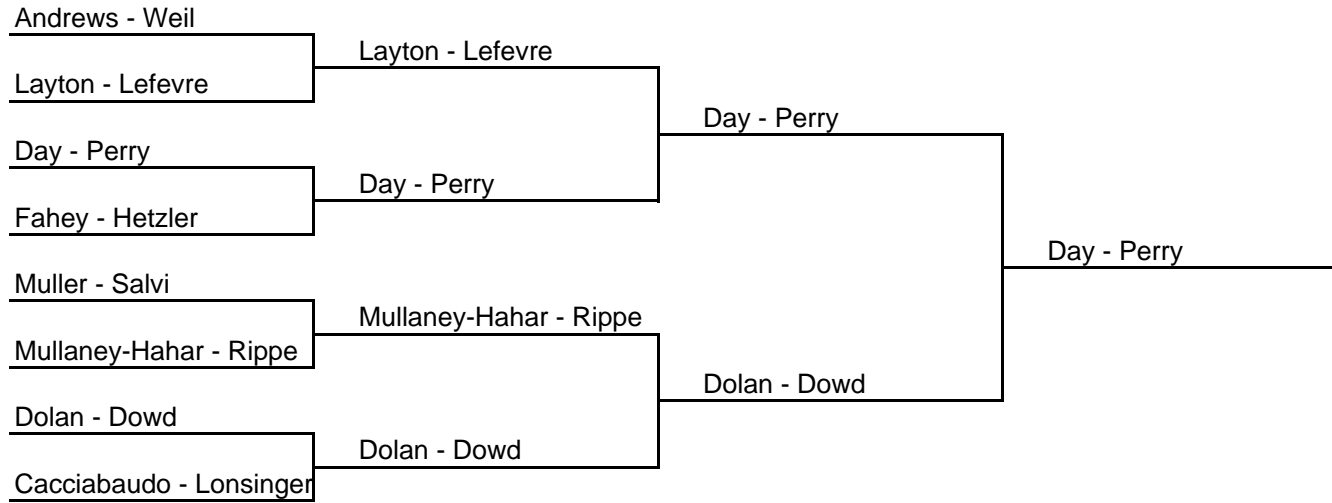

Ayers - Suter

Gully - Shafaie

Errico - Shapiro

Claire - Preziosi

Gravina - Henderson

Keating - Phelan

Haarmann - Mead

Calvert - Ivans

Nitti - Rounick

End - Graham

Gully - Shafaie

Claire - Preziosi

Haarmann - Mead

Nitti - Rounick

Gully - Shafaie

Haarmann - Mead

Haarmann - Mead

Nitti - Rounick

LAST CHANCE

16 REPRIEVE

QUARTERFINAL REPRIEVE