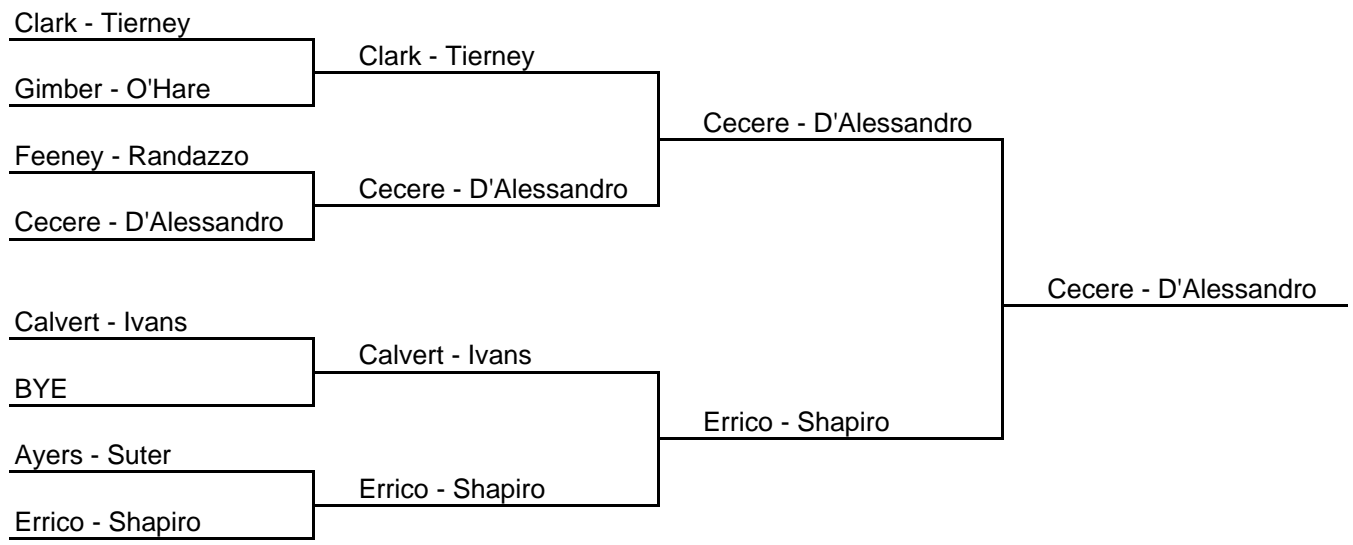

Ayers - Suter

Gully - Shafaie

Errico - Shapiro

Claire - Preziosi

Gravina - Henderson

Keating - Phelan

Haarmann - Mead

Calvert - Ivans

Nitti - Rounick

End - Graham

Gully - Shafaie

Claire - Preziosi

Haarmann - Mead

Nitti - Rounick

Gully - Shafaie

Haarmann - Mead

Haarmann - Mead

Nitti - Rounick

LAST CHANCE

16 REPRIEVE

QUARTERFINAL REPRIEVE