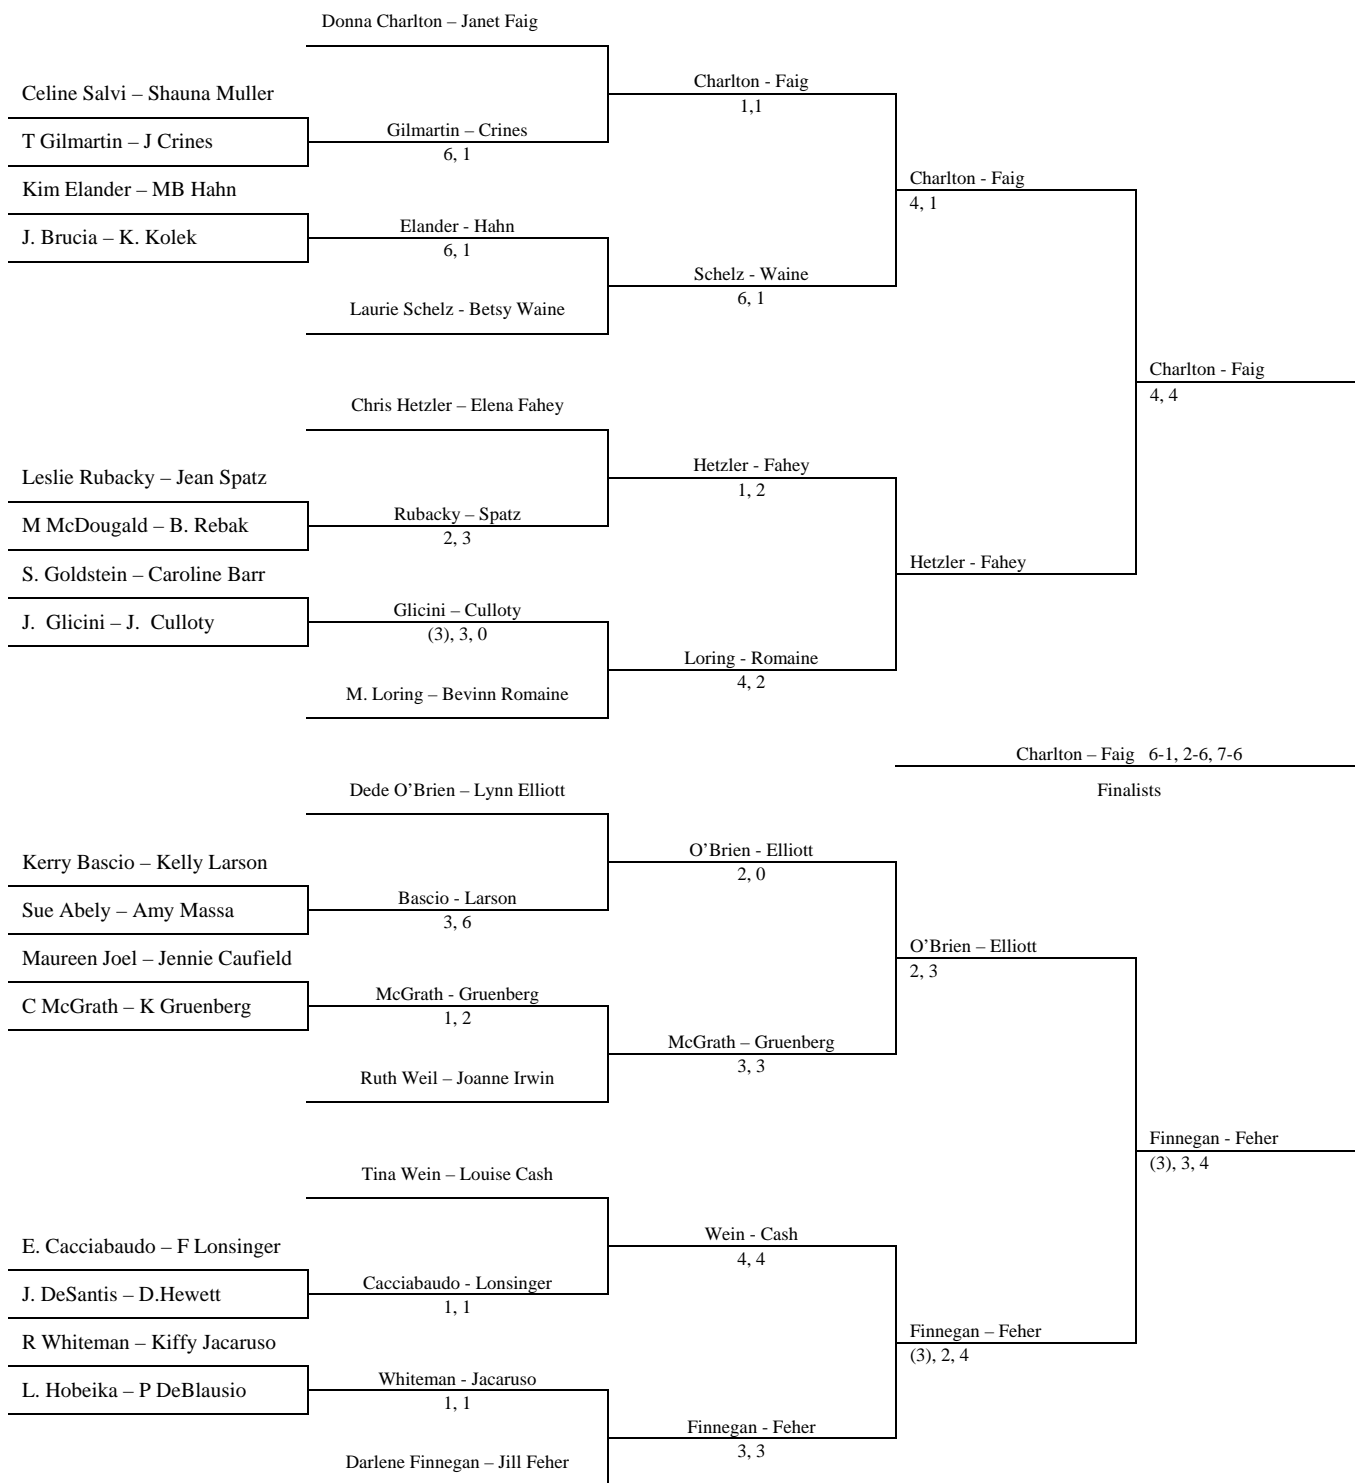

# ORANGE LAWN TENNIS CLUB

### MAIN DRAW – Top

courtesy of

# MAIN DRAW – Bottom

courtesy of