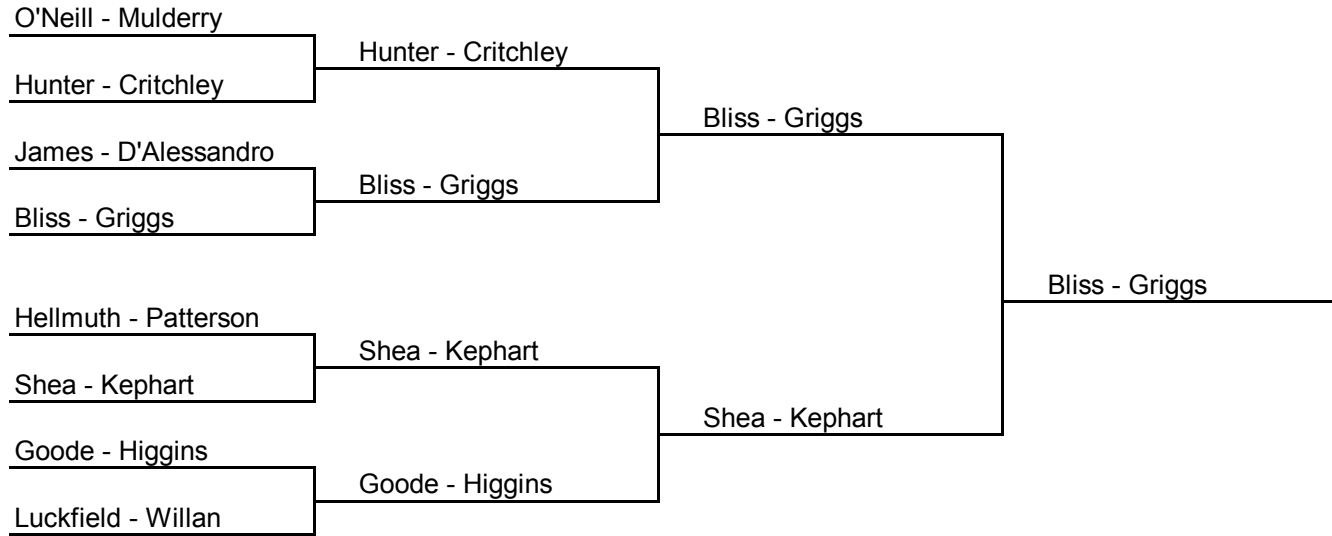

Short Hills Invitational Tournament 2005 Women's B

MAIN DRAW

BHC=Beacon Hill Club
EFCC=Essex Fells Country Club
CBCC=Canoe Brook Country Club
SHC=Short Hills Club

CONSOLATION

REPRIEVE

LAST CHANCE