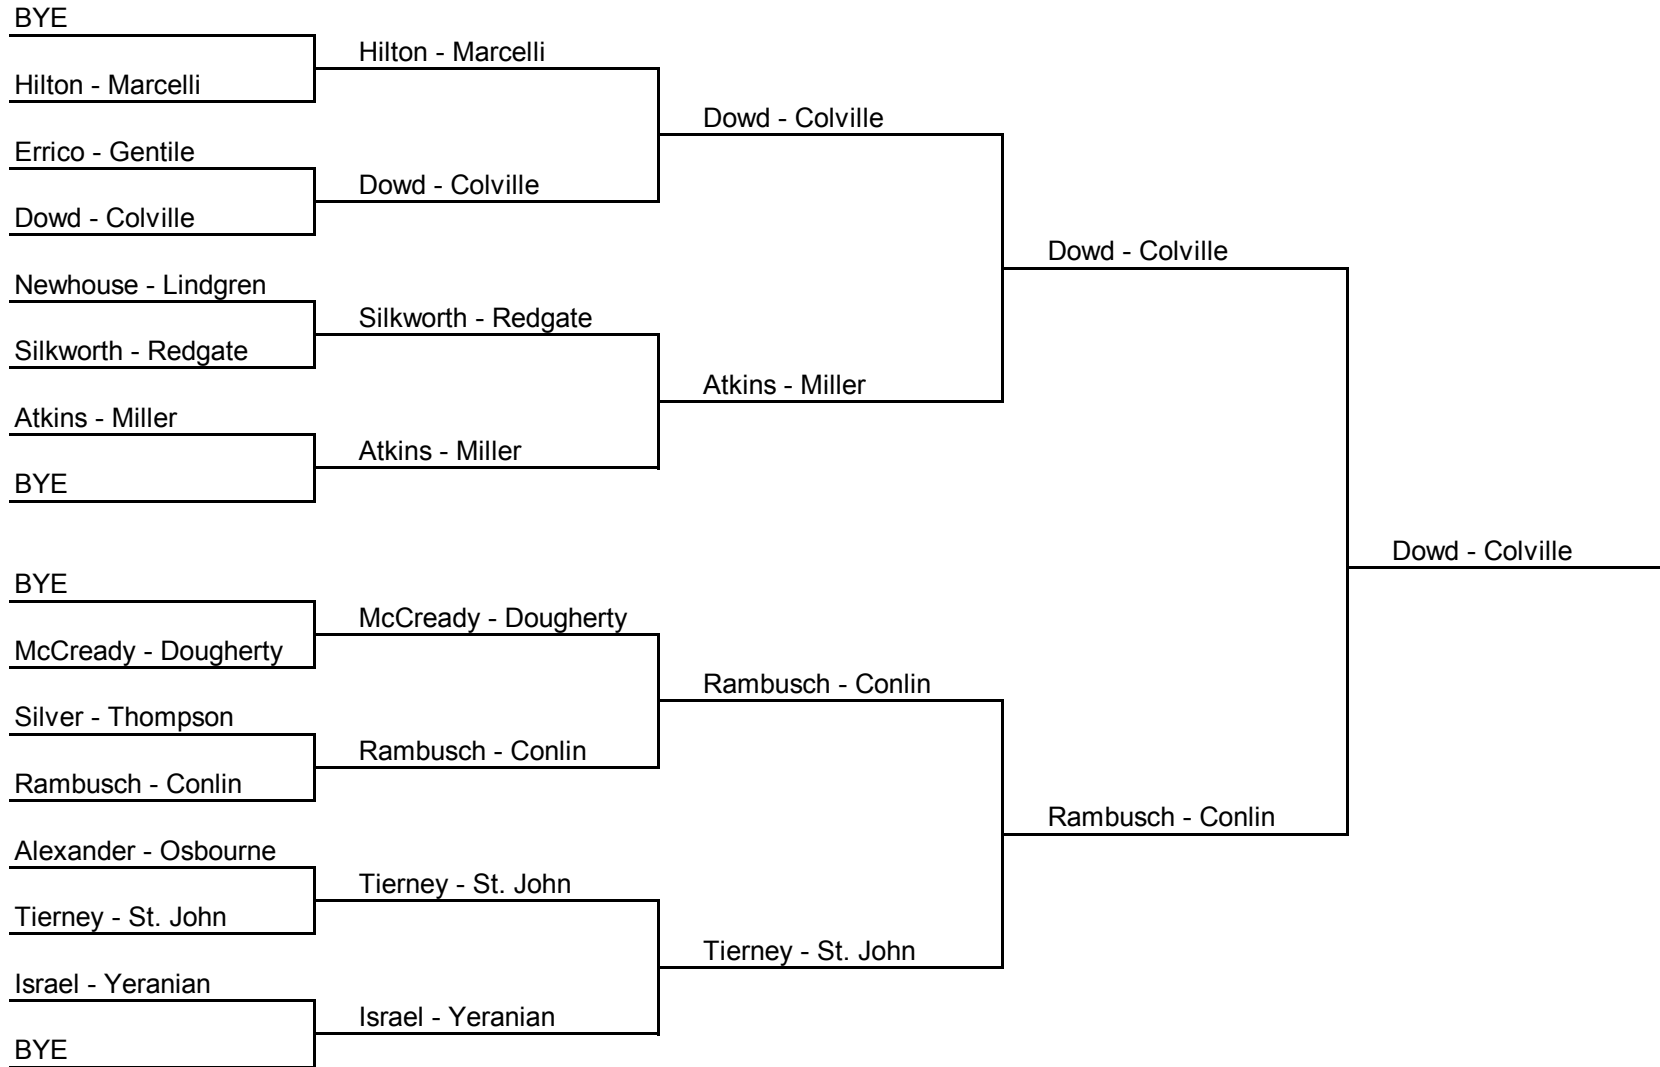

Short Hills Invitational Tournament 2005 Women's B

MAIN DRAW

BHC=Beacon Hill Club
EFCC=Essex Fells Country Club
CBCC=Canoe Brook Country Club
SHC=Short Hills Club

CONSOLATION

REPRIEVE

LAST CHANCE