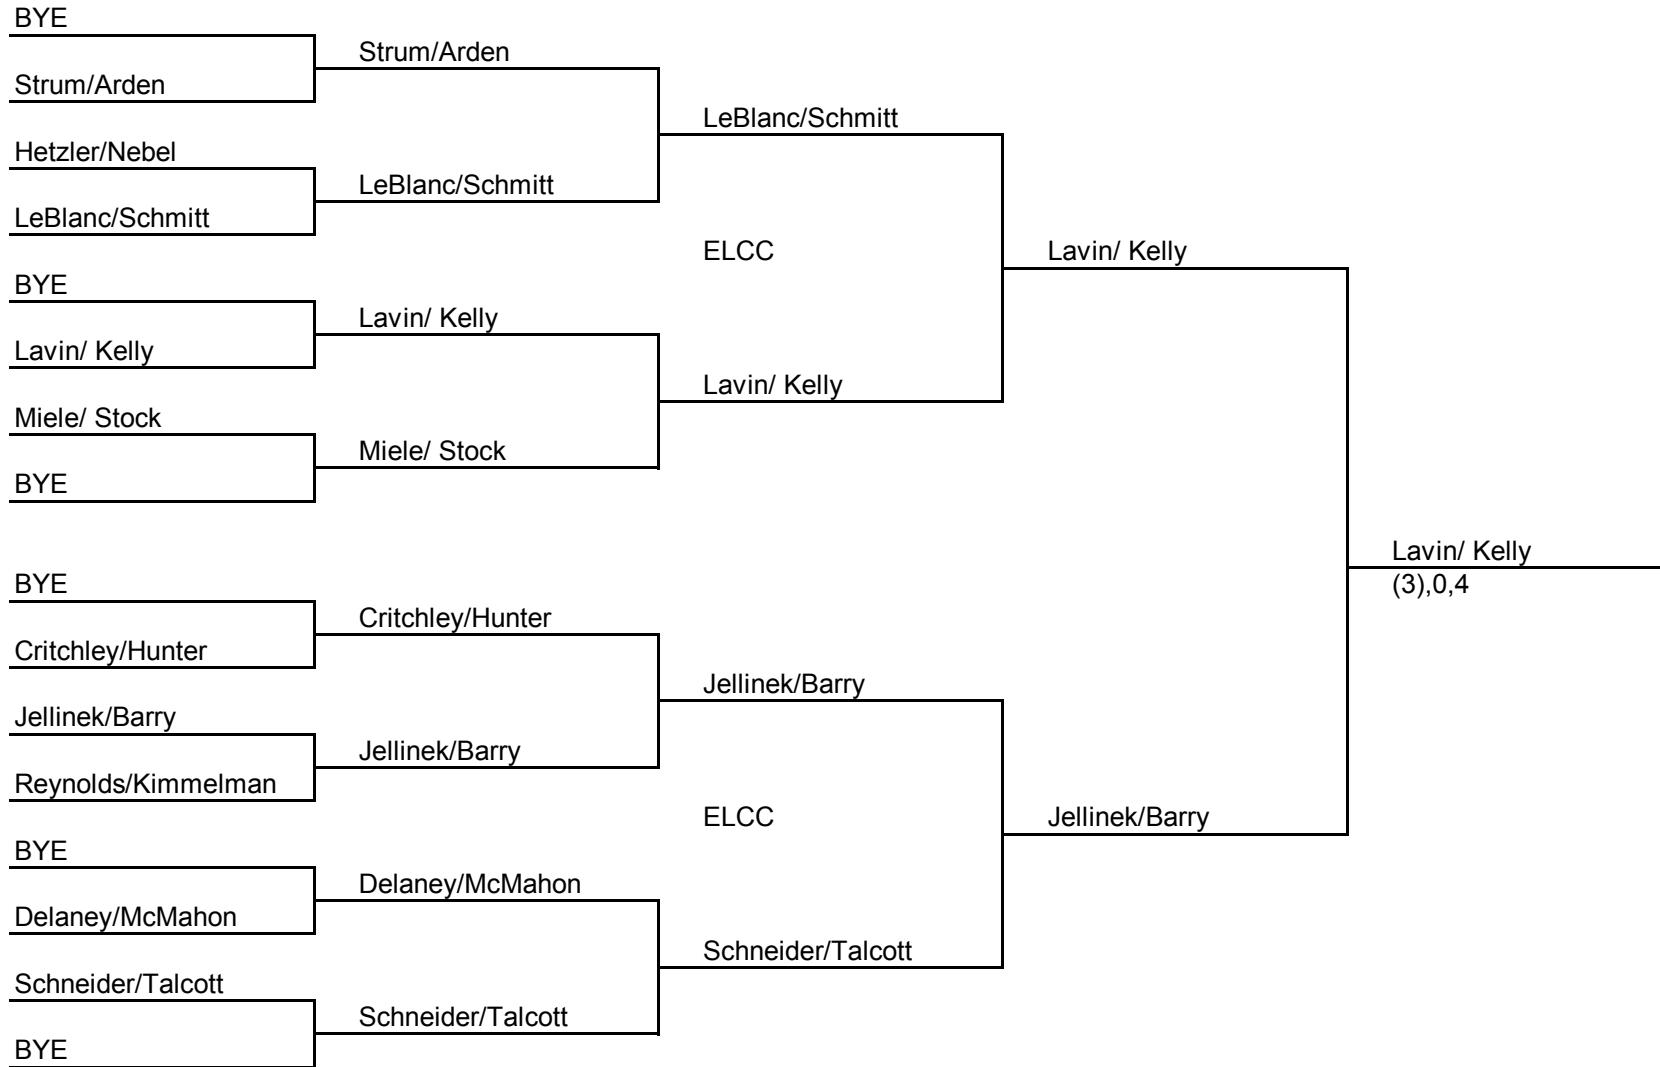

Short Hills Invitational Tournament 2005 - Women's

CONSOLATION

REPRIEVE

Beacon Hill

LAST CHANCE

Echo Lake

QUARTERFINAL REPRIEVE

Beacon Hill