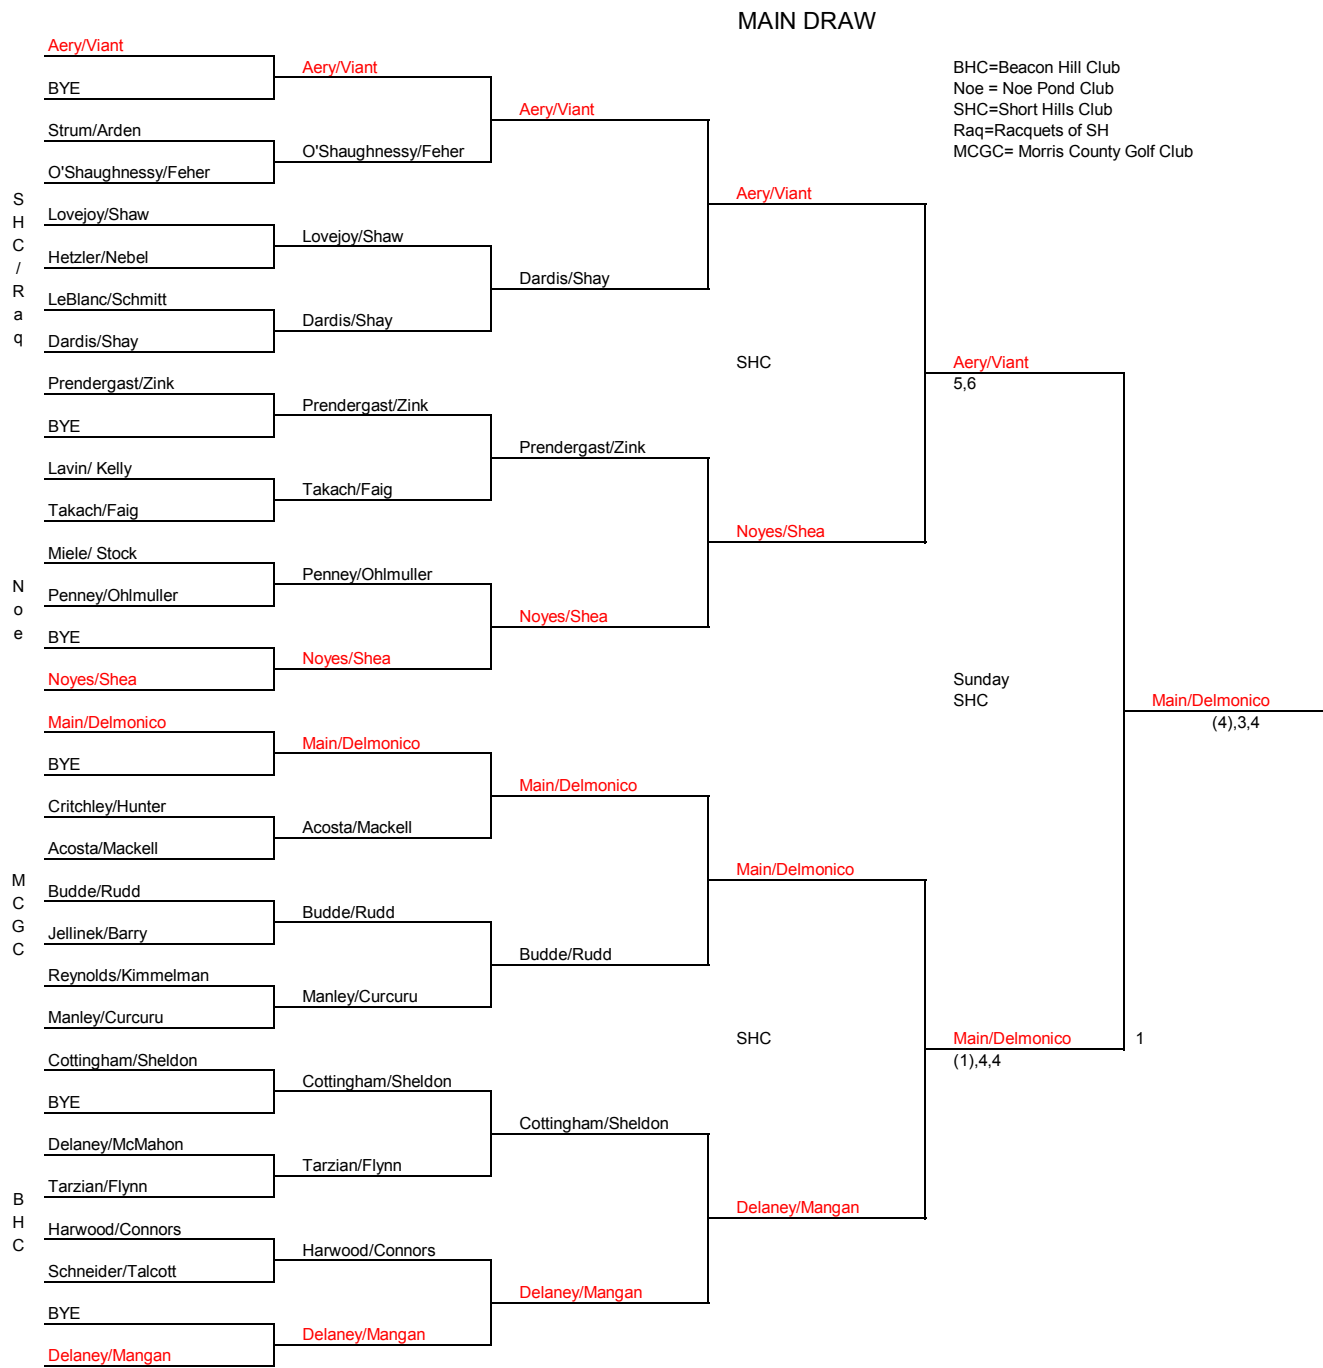

Short Hills Invitational Tournament 2005 - Women's

CONSOLATION

REPRIEVE

Beacon Hill

LAST CHANCE

Echo Lake

QUARTERFINAL REPRIEVE

Beacon Hill