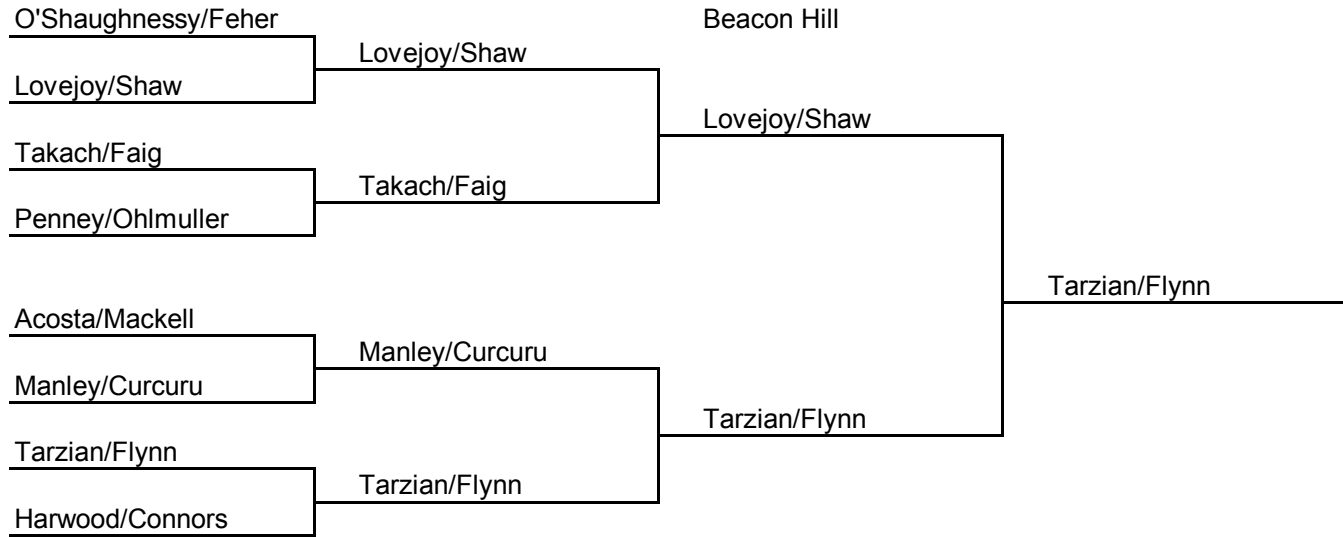

Short Hills Invitational Tournament 2005 - Women's

CONSOLATION

REPRIEVE

Beacon Hill

LAST CHANCE

Echo Lake

QUARTERFINAL REPRIEVE

Beacon Hill