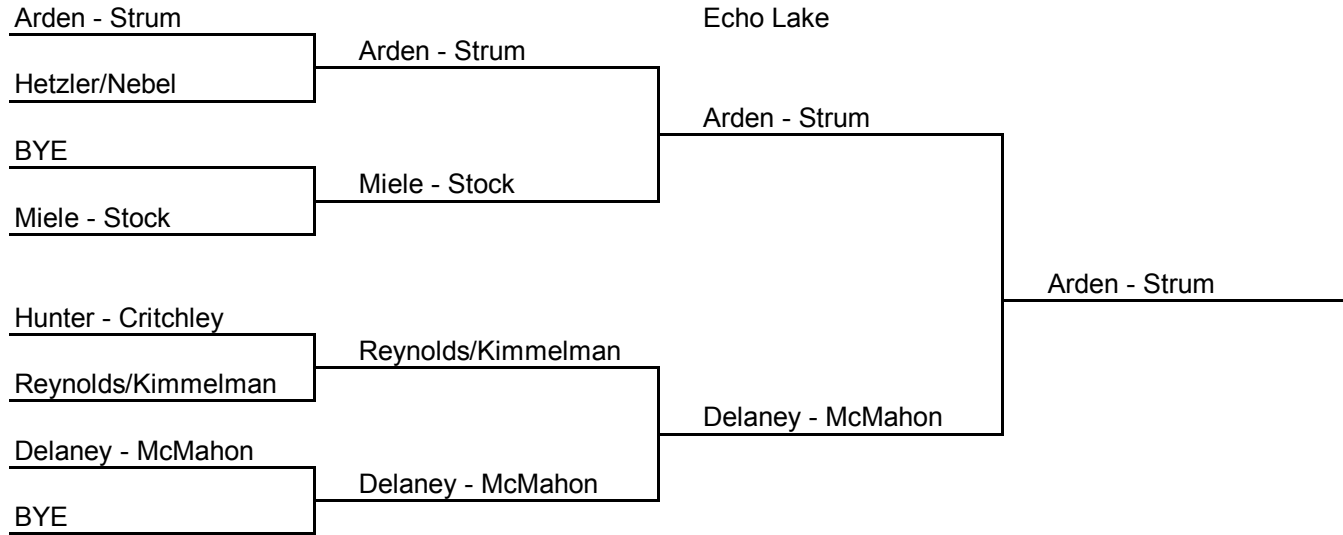

Short Hills Invitational Tournament 2005 - Women's

CONSOLATION

REPRIEVE

Beacon Hill

LAST CHANCE

Echo Lake

QUARTERFINAL REPRIEVE

Beacon Hill