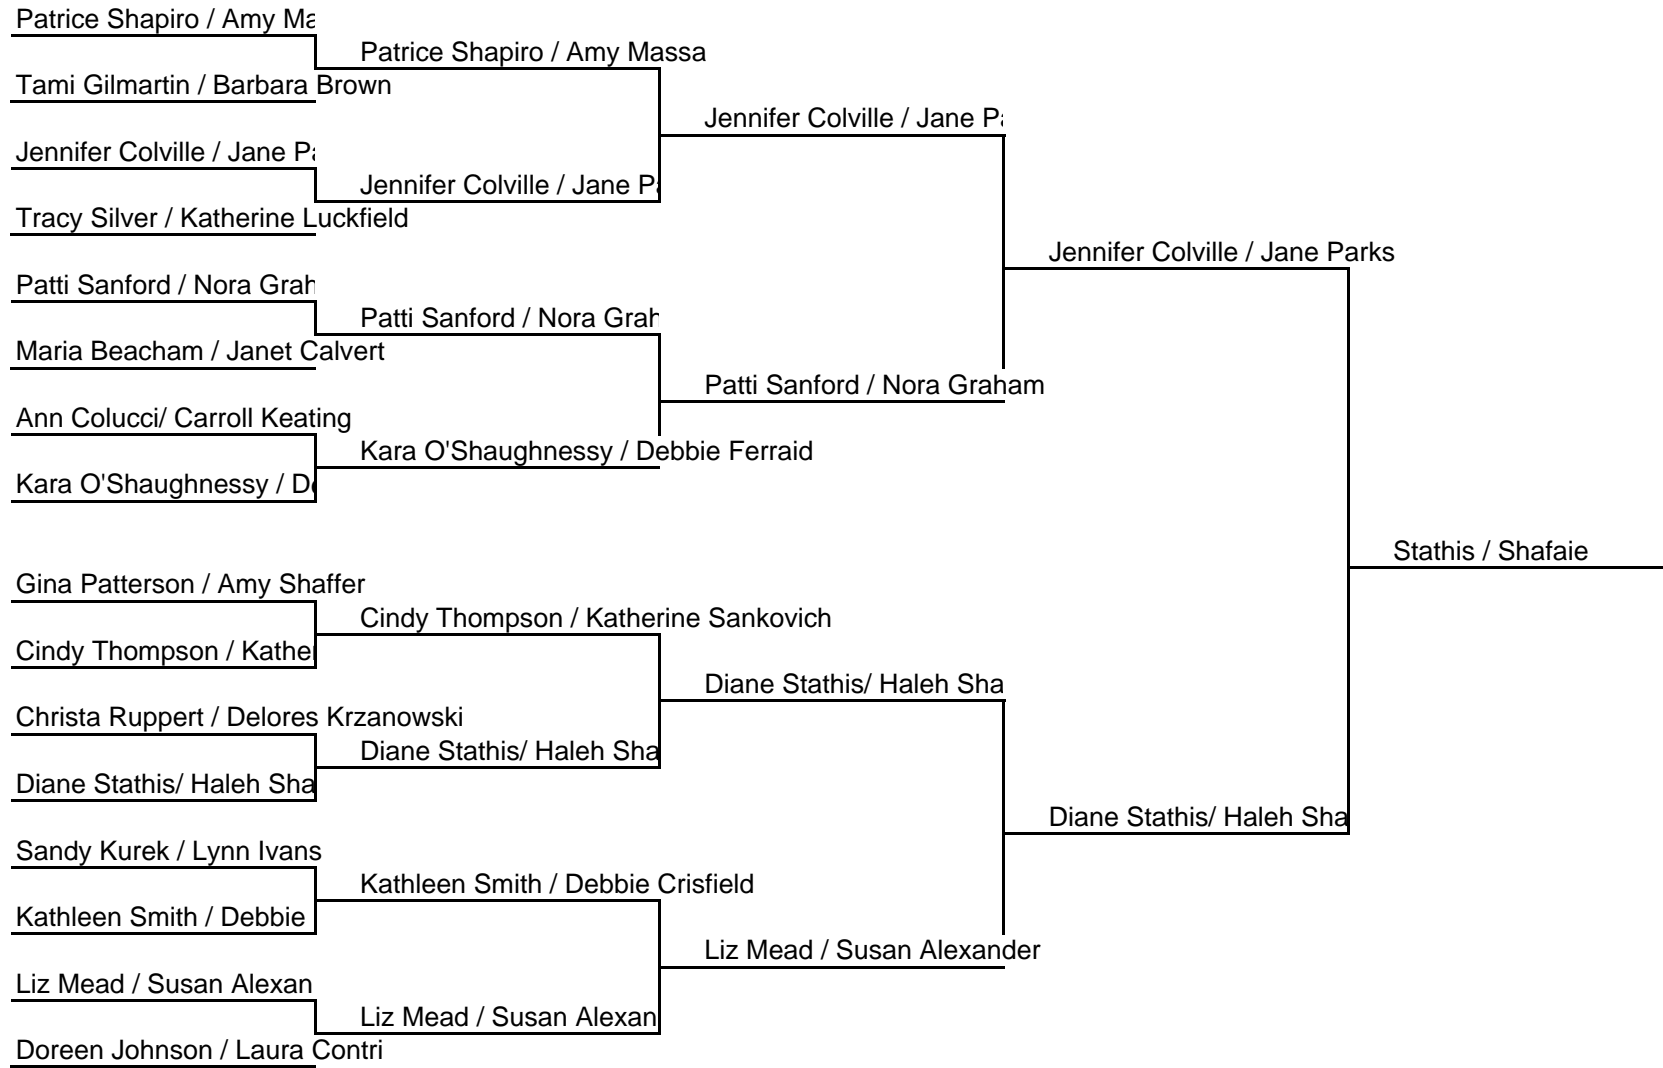

CONSOLATION

REPRIEVE

LAST CHANCE