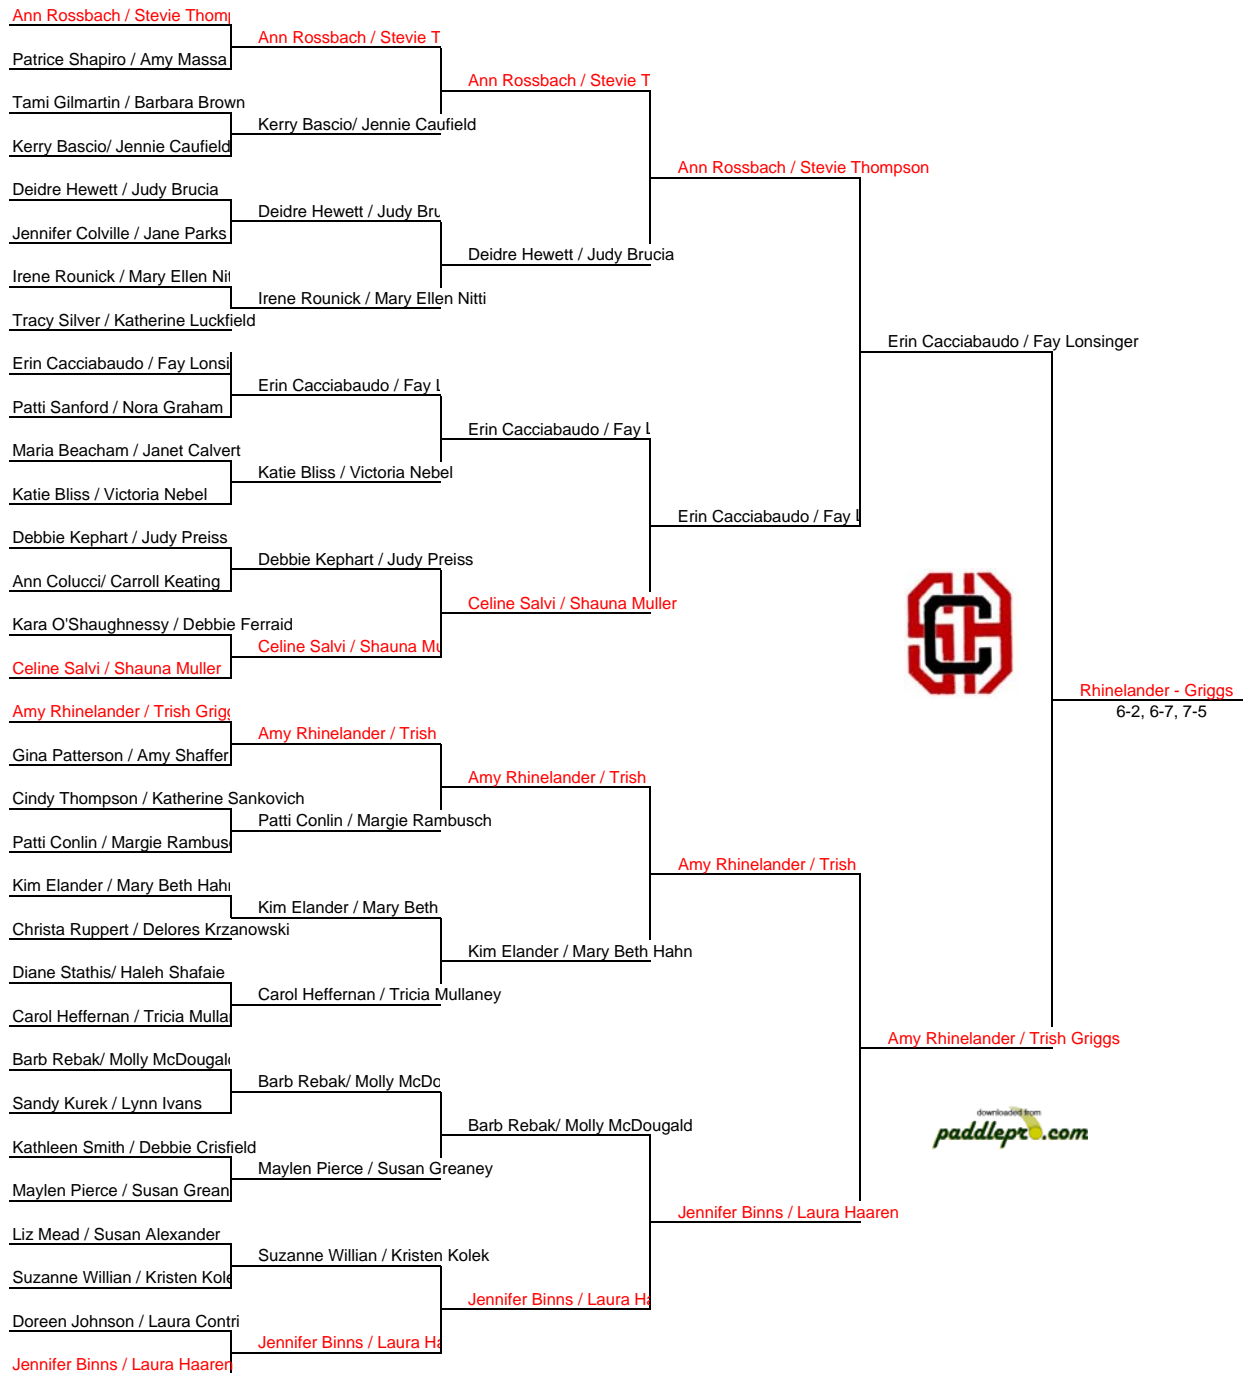

MAIN DRAW

CONSOLATION

REPRIEVE

LAST CHANCE