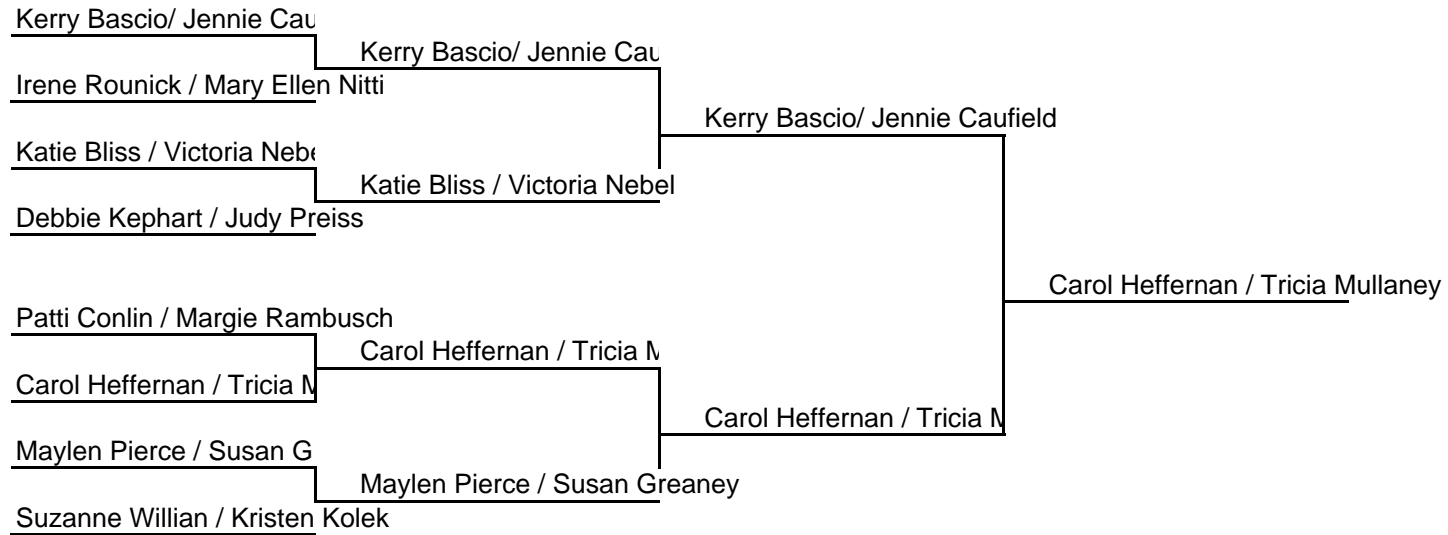

MAIN DRAW

CONSOLATION

REPRIEVE

LAST CHANCE