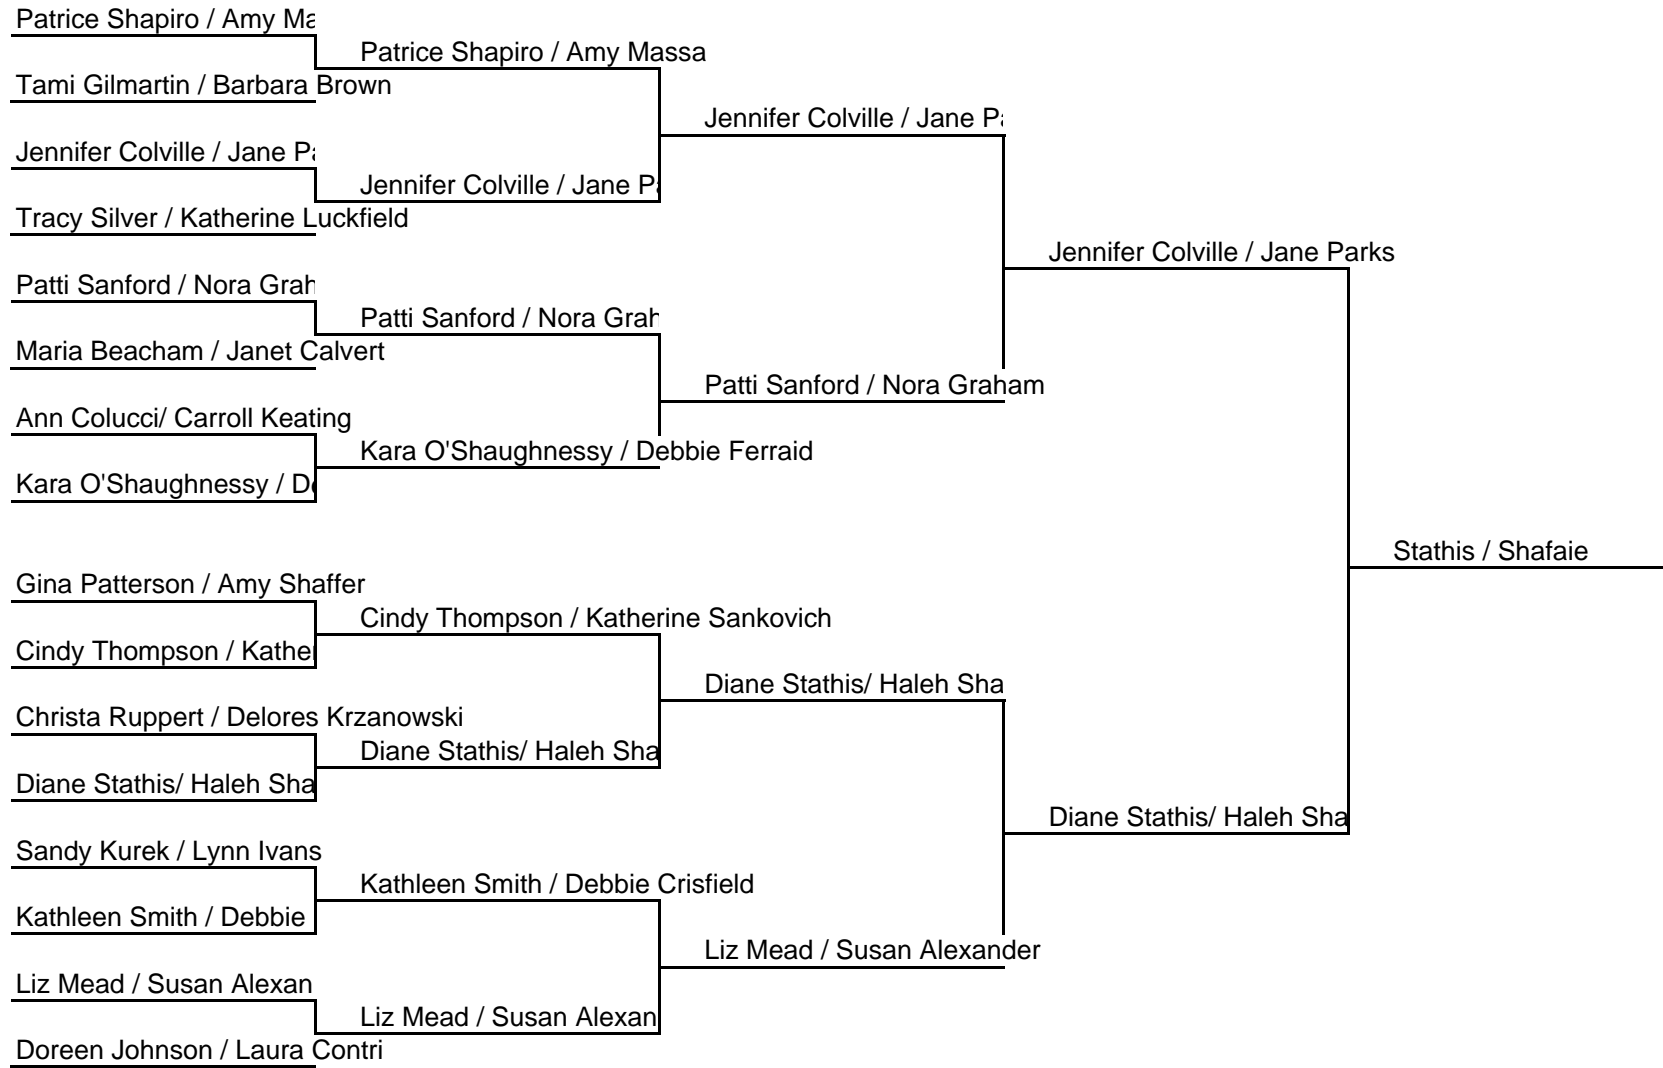

MAIN DRAW

CONSOLATION

REPRIEVE

LAST CHANCE