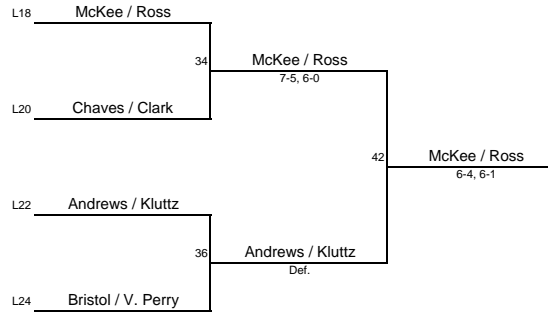

2008 SOUTHERN INVITATIONAL PLATFORM TENNIS TOURNAMENT

OPEN DRAW

Consolation with Feed-In

Champion's Draw

Reprive Draw

Last Chance

2008 Champion	<u>Bailey / Lauer</u>	6pts
2nd Place	<u>Kebe / Wiltman</u>	5pts
3rd Place	<u>Brown / Hanes</u>	4pts
4th Place	<u>Galloway / Whaling</u>	3pts
5th Place	<u>Archer / Green</u>	2pts
6th Place	<u>Butler / Kearns</u>	1pts

* S.I. Hall-Of-Fame Points!

ODD # Matches Played @ Old Town Club

EVEN # Matches Played @ Forsyth Country Club