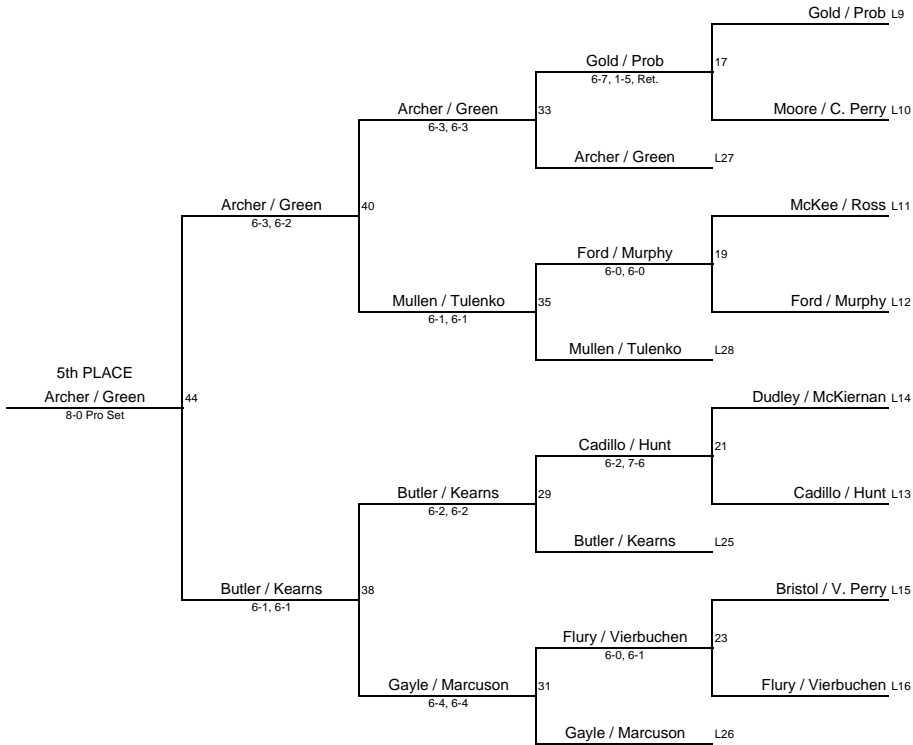

2008 SOUTHERN INVITATIONAL PLATFORM TENNIS TOURNAMENT

OPEN DRAW

Consolation with Feed-In

Champion's Draw

Reprive Draw

Last Chance

2008 Champion	<u>Bailey / Lauer</u>	6pts
2nd Place	<u>Kebe / Wiltman</u>	5pts
3rd Place	<u>Brown / Hanes</u>	4pts
4th Place	<u>Galloway / Whaling</u>	3pts
5th Place	<u>Archer / Green</u>	2pts
6th Place	<u>Butler / Kearns</u>	1pts

* S.I. Hall-Of-Fame Points!

ODD # Matches Played @ Old Town Club

EVEN # Matches Played @ Forsyth Country Club