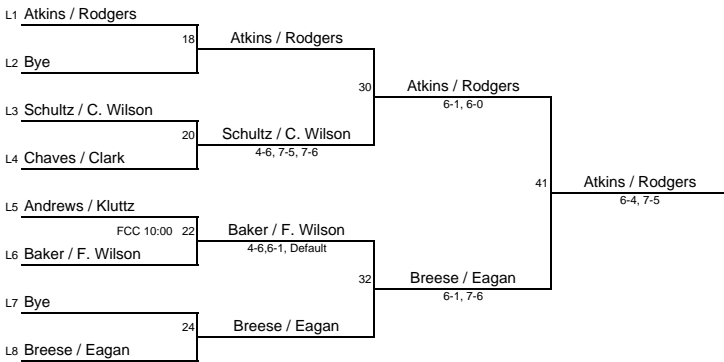

2008 SOUTHERN INVITATIONAL PLATFORM TENNIS TOURNAMENT

OPEN DRAW

Consolation with Feed-In

Champion's Draw

Reprive Draw

Last Chance

2008 Champion	<u>Bailey / Lauer</u>	6pts
2nd Place	<u>Kebe / Wiltman</u>	5pts
3rd Place	<u>Brown / Hanes</u>	4pts
4th Place	<u>Galloway / Whaling</u>	3pts
5th Place	<u>Archer / Green</u>	2pts
6th Place	<u>Butler / Kearns</u>	1pts

* S.I. Hall-Of-Fame Points!

ODD # Matches Played @ Old Town Club

EVEN # Matches Played @ Forsyth Country Club