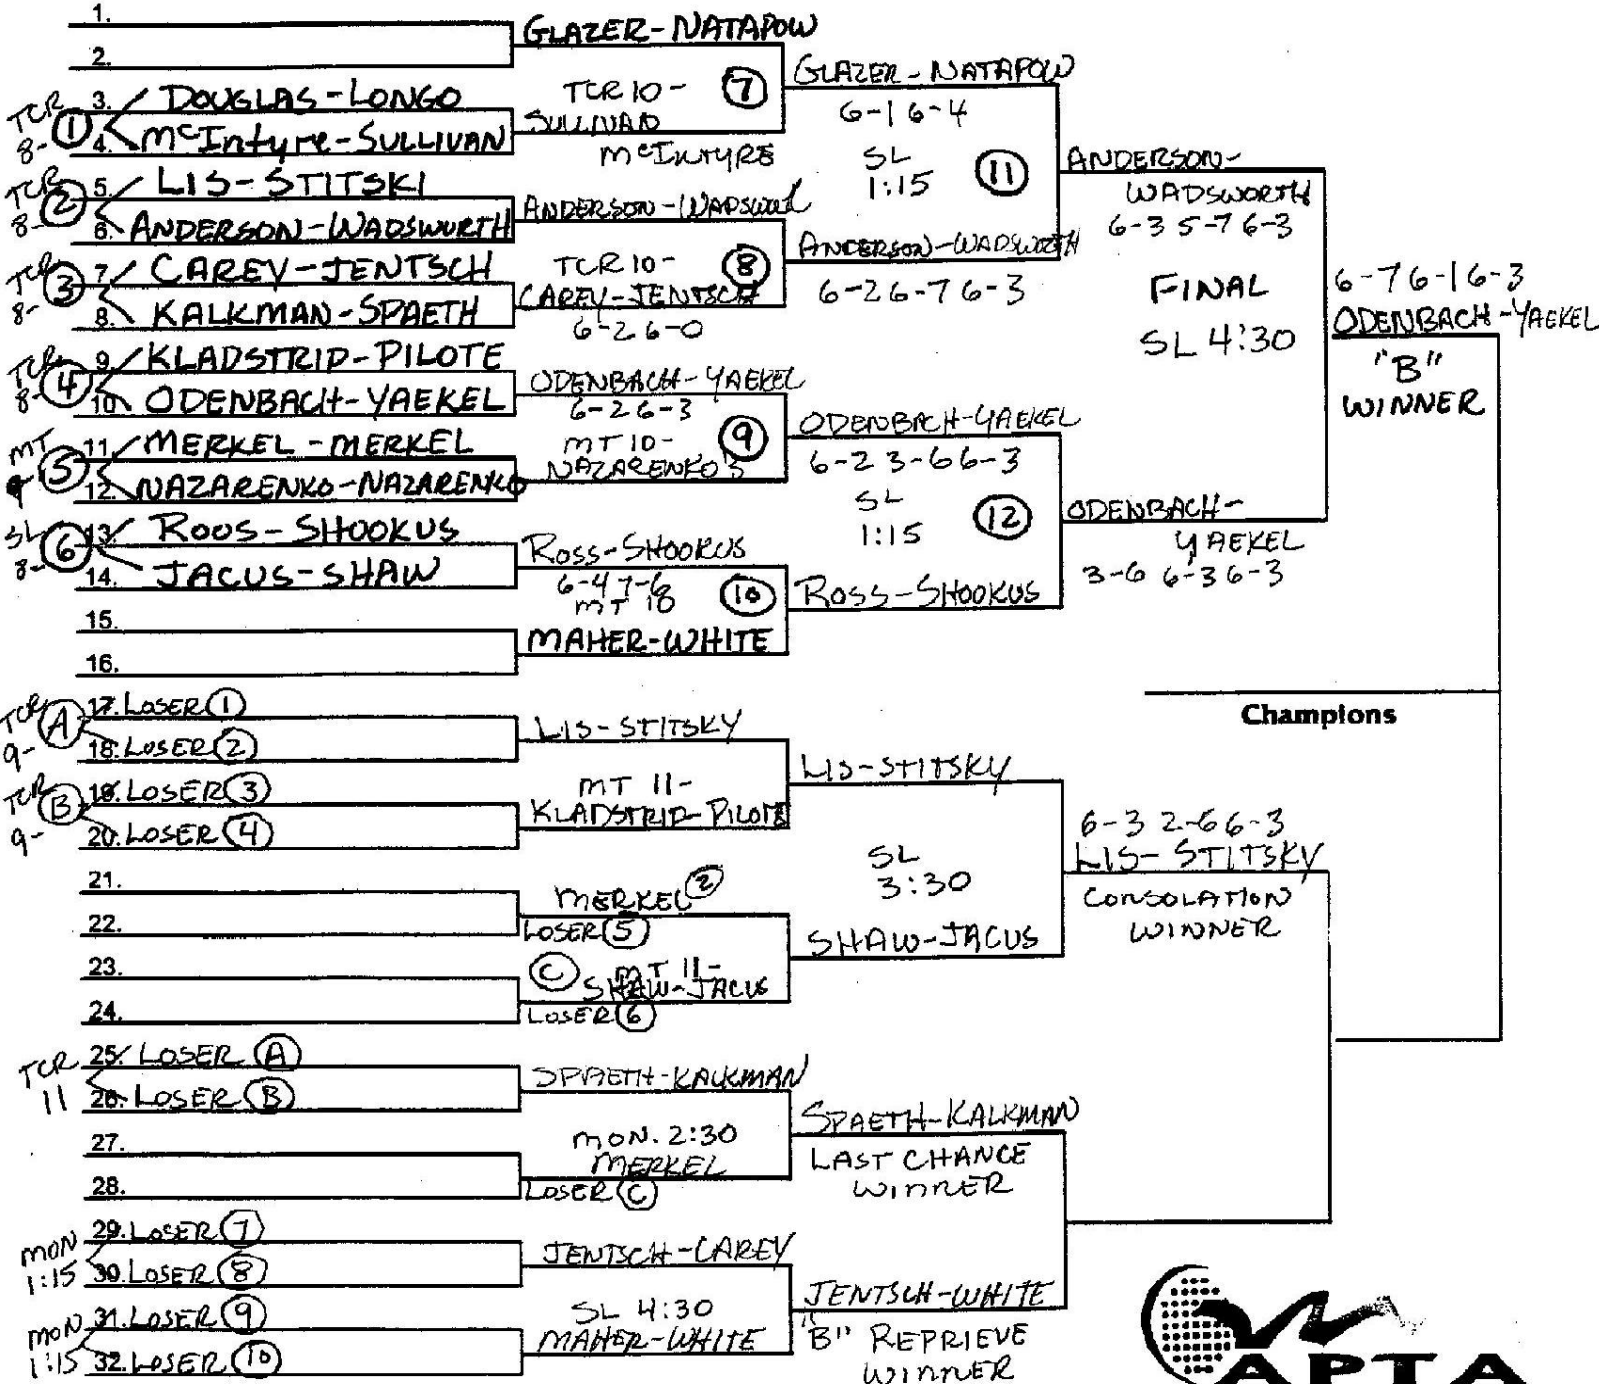

AN AMERICAN PLATFORM TENNIS ASSOCIATION SANCTIONED EVENT

TOURNAMENT MEN'S "B"
 LOCATION SHADOW LAKE
 DIRECTOR _____
 DATE(S) 2008

- SEEDS: 1. GLAZER-NATAPOW
 2. MAHER-WHITE
 3. _____
 4. _____
 5. _____
 6. _____
 7. _____
 8. _____

TEAM

LOSER (11) NOT PLAYED
 LOSER (12) MT 3:30