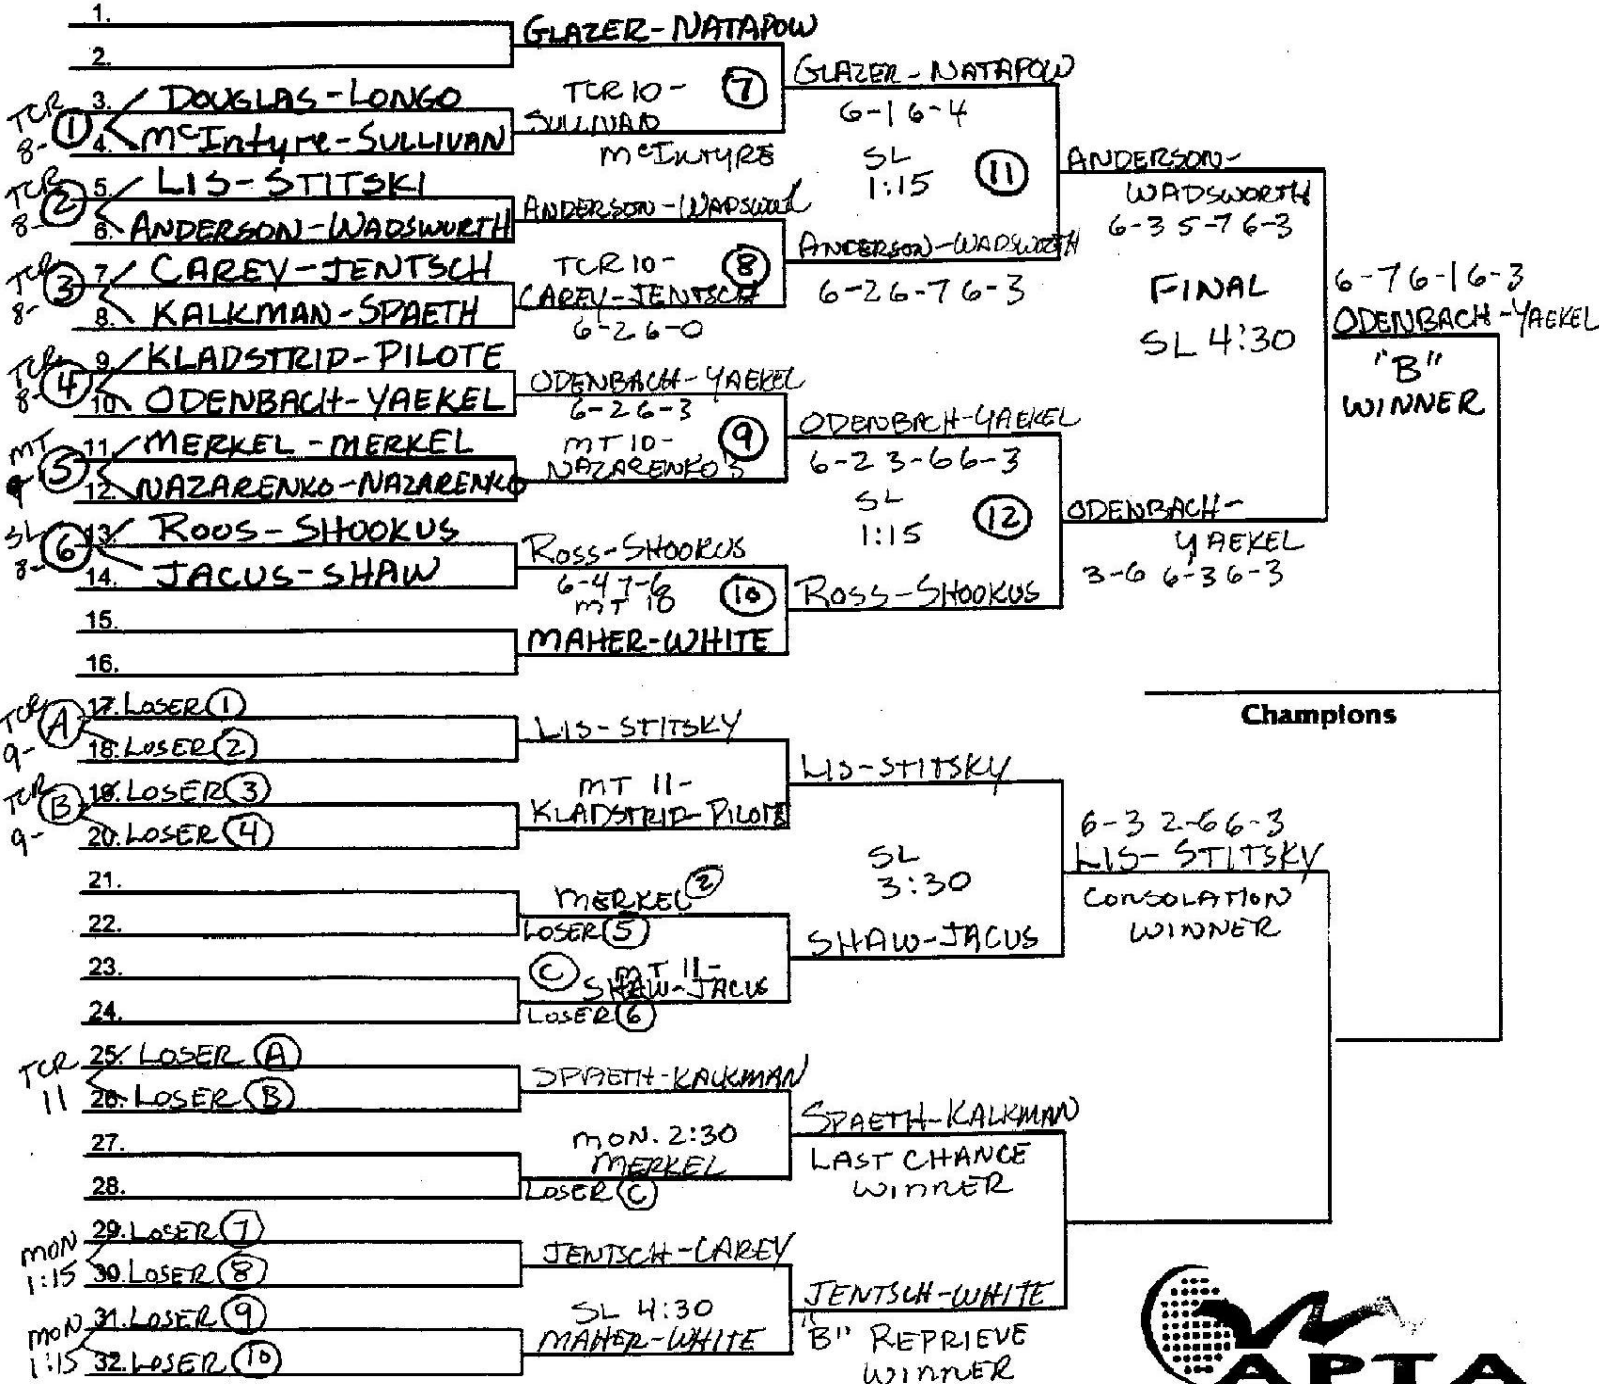

# AN AMERICAN PLATFORM TENNIS ASSOCIATION SANCTIONED EVENT

TOURNAMENT MEN'S "B"  
 LOCATION SHADOW LAKE  
 DIRECTOR \_\_\_\_\_  
 DATE(S) 2008

- SEEDS: 1. GLAZER-NATAPOW  
 2. MAHER-WHITE  
 3. \_\_\_\_\_  
 4. \_\_\_\_\_  
 5. \_\_\_\_\_  
 6. \_\_\_\_\_  
 7. \_\_\_\_\_  
 8. \_\_\_\_\_

## TEAM

LOSER (11) NOT PLAYED  
 LOSER (12) MT 3:30