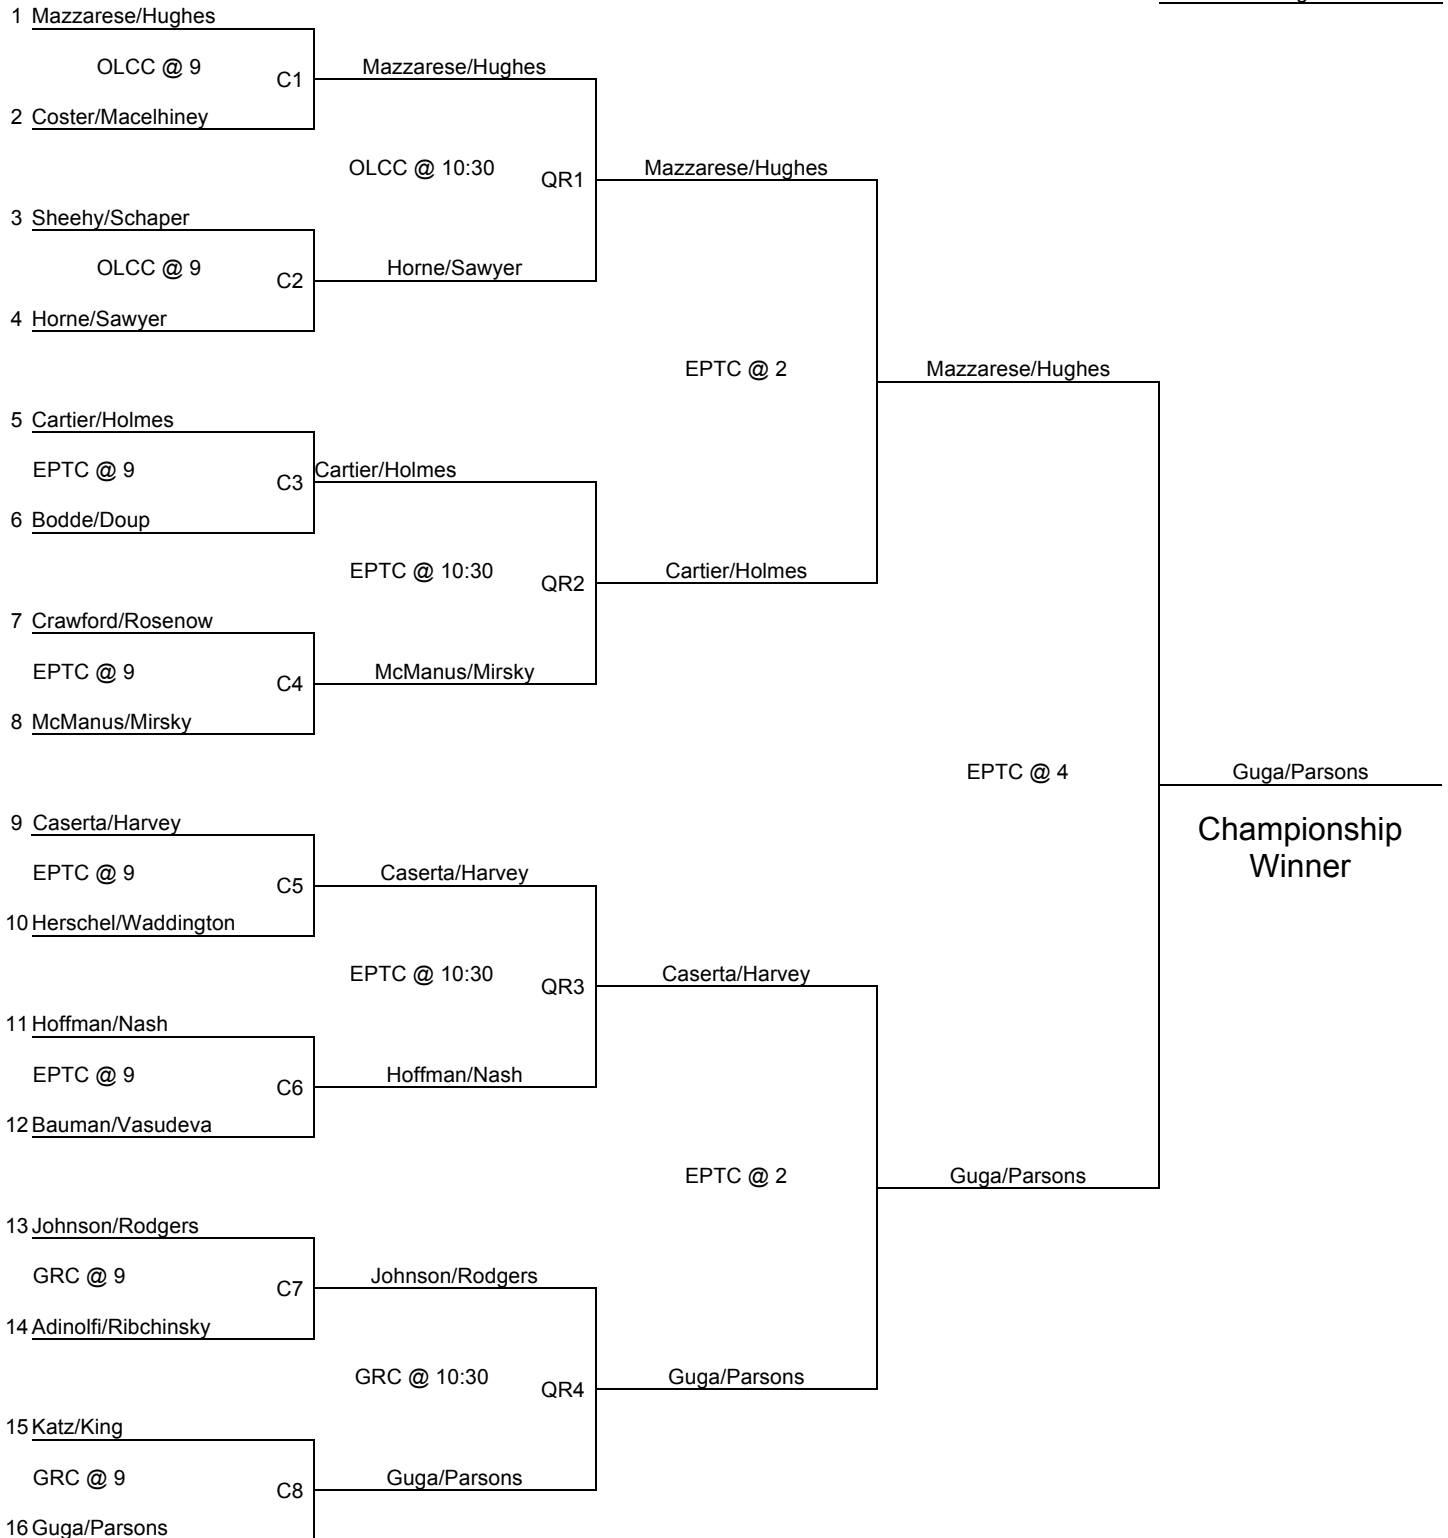

Tournament Shoreline PCQ

Location Essex Platform Tennis Club (CT) Date 2/23/13

Main Draw

Seeded Teams

1. Guga/Parsons
2. Mazzarese/Hughes

Tournament Shoreline PCQ

Location Essex Platform Tennis Club (CT) Date 2/23/13