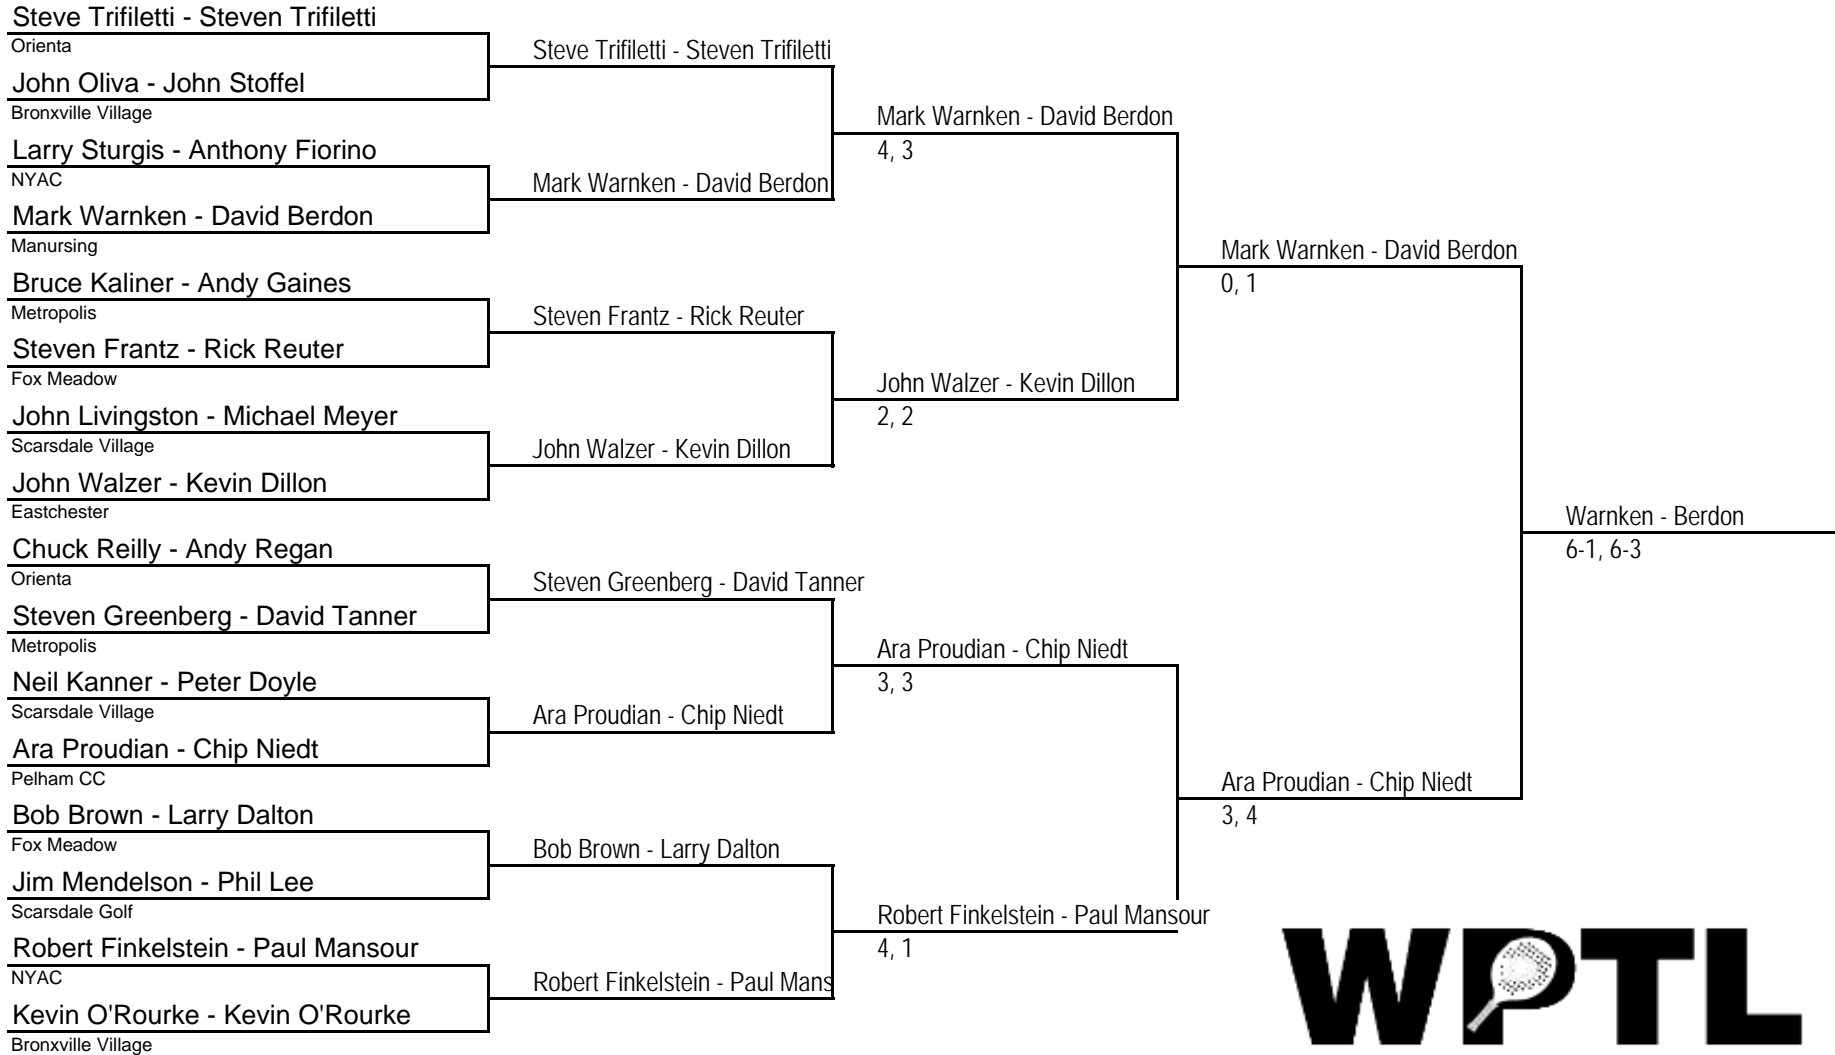

WPTL YEAR END TOURNAMENT 2008

MAIN DRAW

CONSOLATION

REPRIEVE

Steve Trifiletti - Steven Trifiletti

LAST CHANCE

John Oliva - John Stoffel