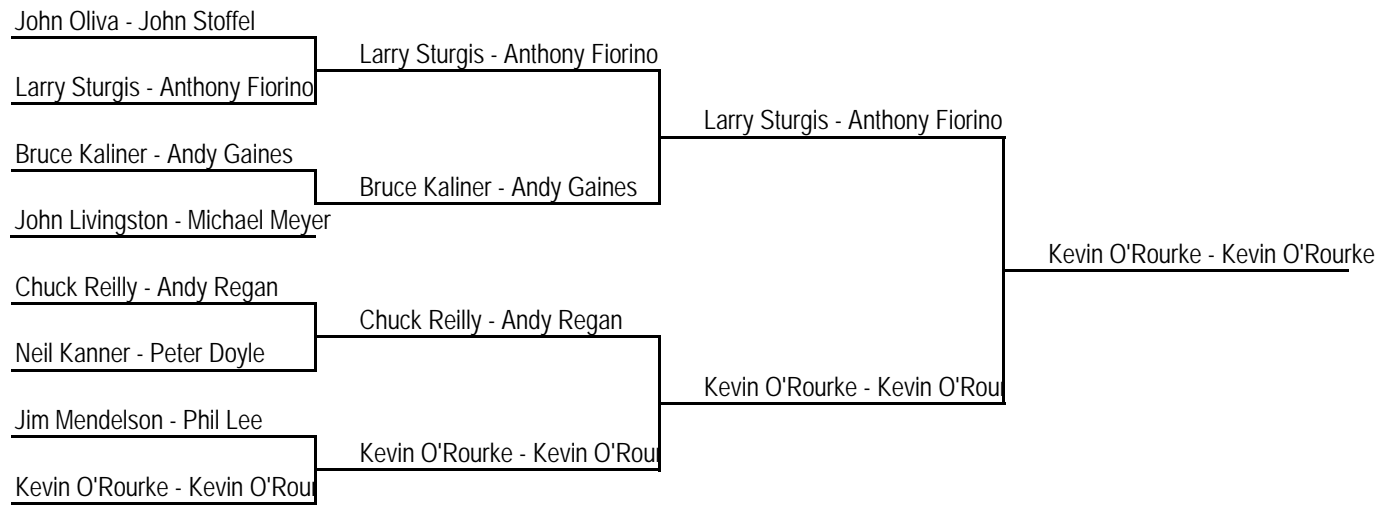

WPTL YEAR END TOURNAMENT 2008

MAIN DRAW

CONSOLATION

REPRIEVE

Steve Trifiletti - Steven Trifiletti

LAST CHANCE

John Oliva - John Stoffel