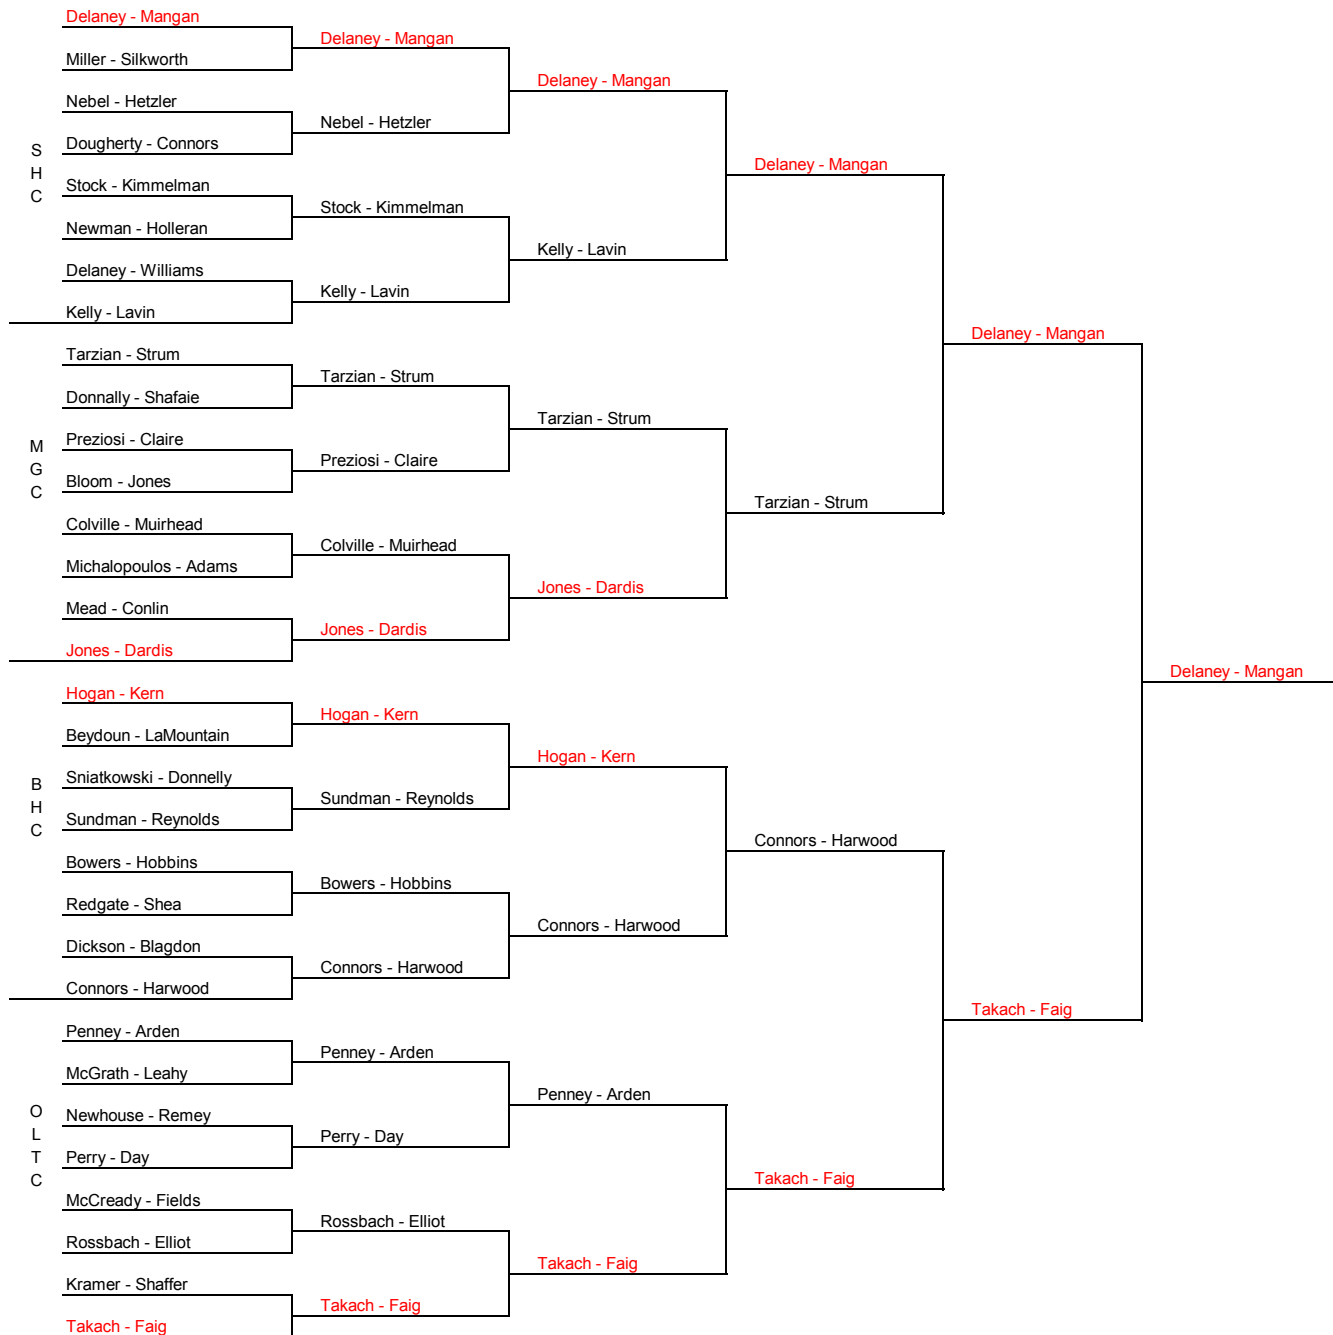

APTA NATIONAL CHAMPIONSHIPS Women's 40+

MAIN DRAW

CONSOLATION

REPRIEVE

LAST CHANCE