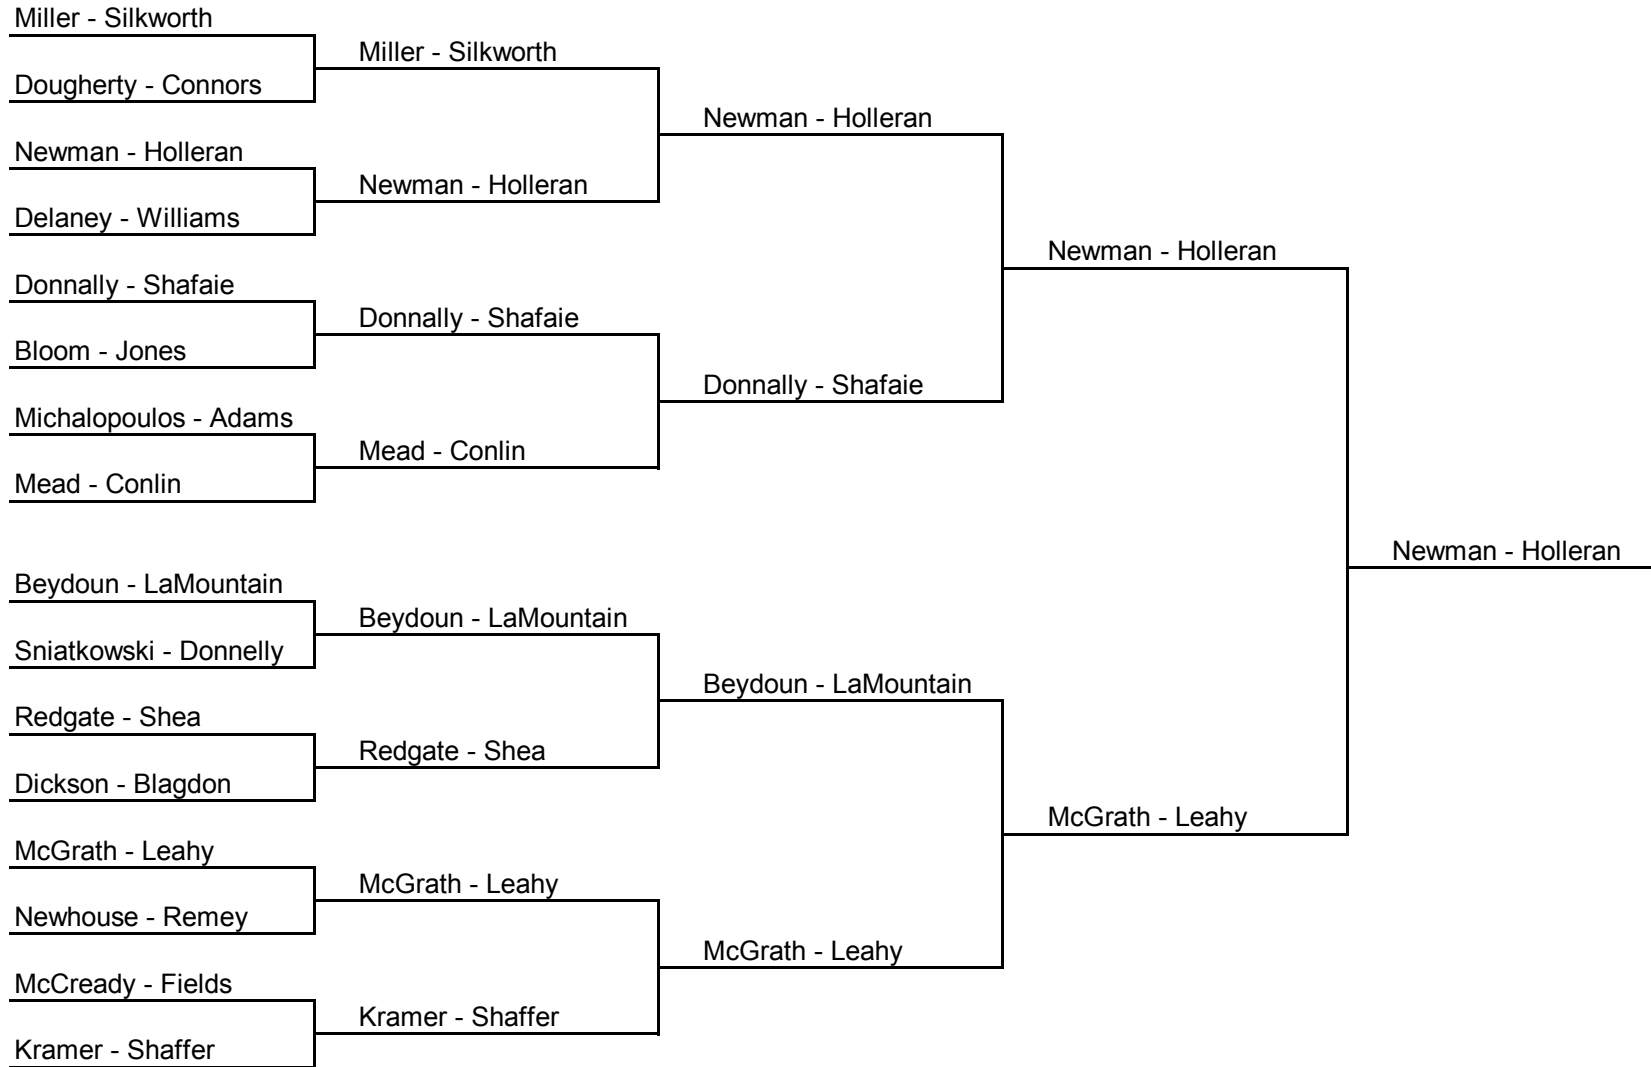

APTA NATIONAL CHAMPIONSHIPS Women's 40+

MAIN DRAW

CONSOLATION

REPRIEVE

LAST CHANCE