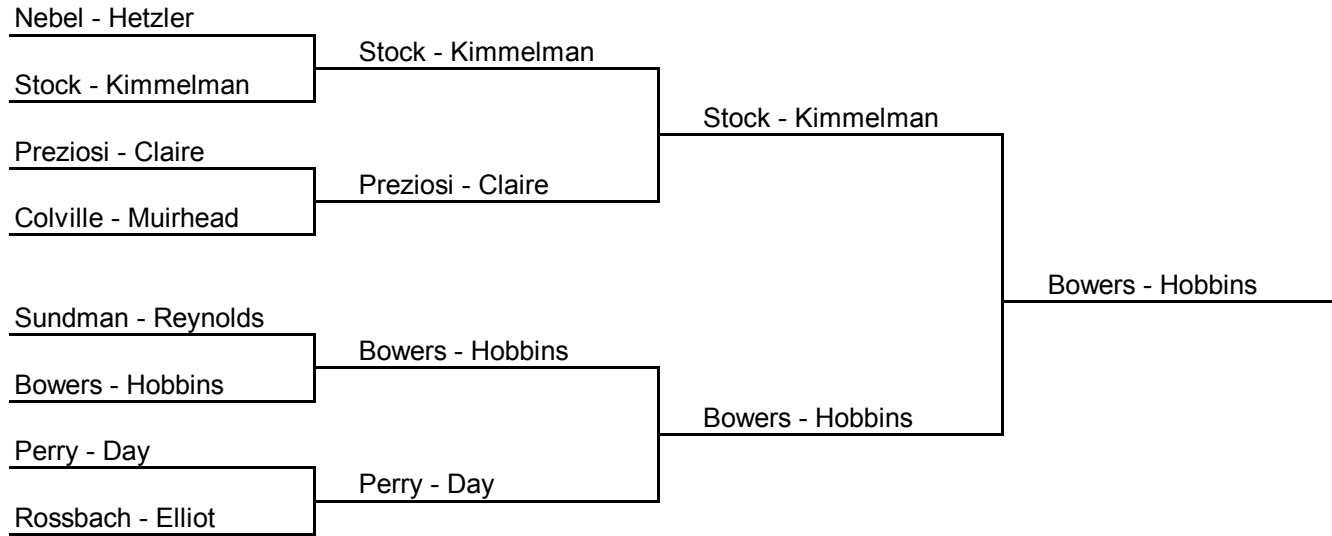

APTA NATIONAL CHAMPIONSHIPS Women's 40+

MAIN DRAW

CONSOLATION

REPRIEVE

LAST CHANCE