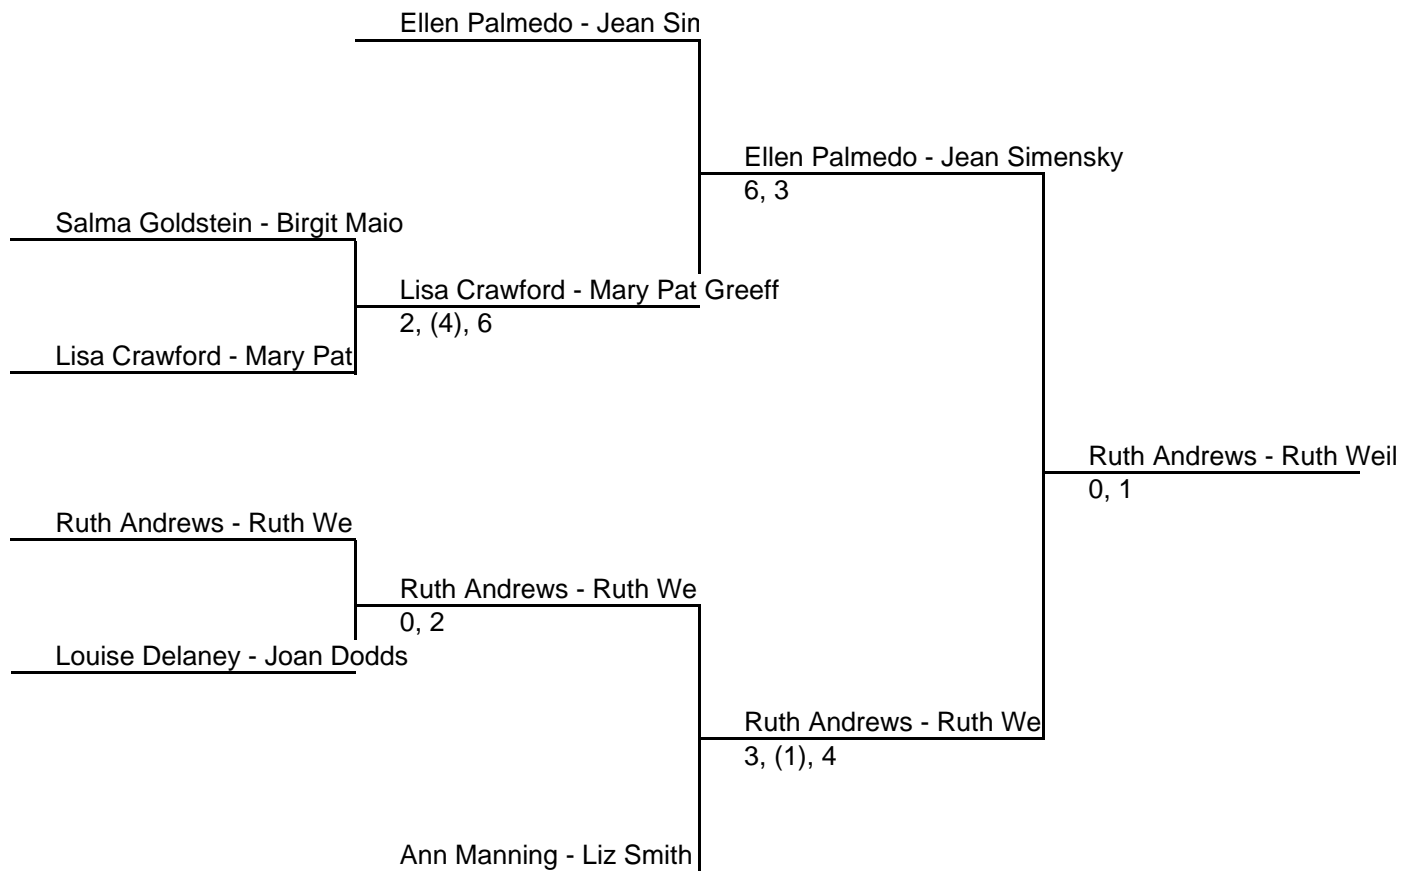

WOMEN'S 50+ APTA NATIONALS

January 13, 2010

Fox Meadow Tennis Club

MAIN DRAW

- Seeds: 1. Delaney-Mangan
 2. Faig-Charlton
 3. Arden-Lovejoy
 4. Cash-Rabuse

CONSOLATION

REPRIEVE

LAST CHANCE

QUARTERFINAL REPRIEVE