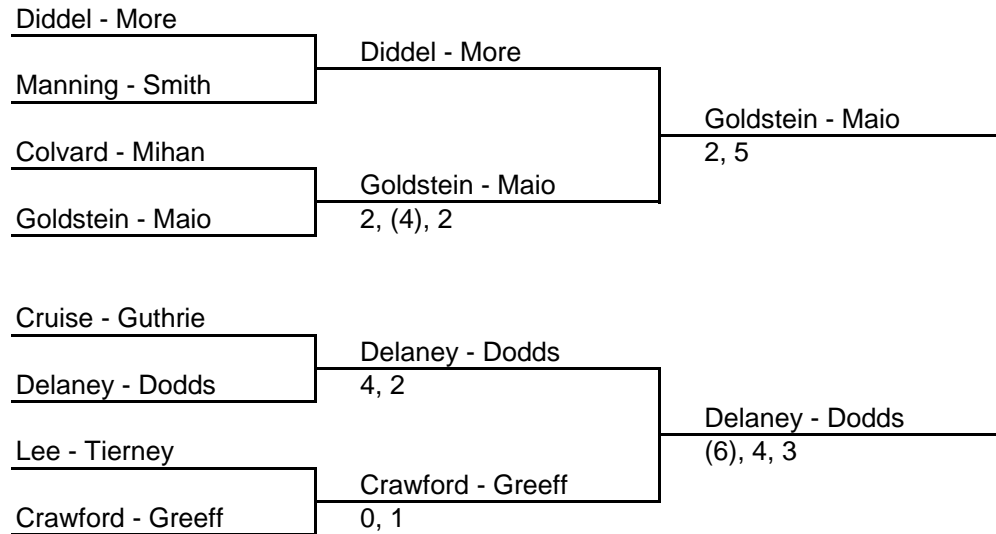

WOMEN'S 50+ APTA NATIONALS

January 13, 2010

Fox Meadow Tennis Club

MAIN DRAW

- Seeds: 1. Delaney-Mangan
 2. Faig-Charlton
 3. Arden-Lovejoy
 4. Cash-Rabuse

CONSOLATION

REPRIEVE

LAST CHANCE

QUARTERFINAL REPRIEVE