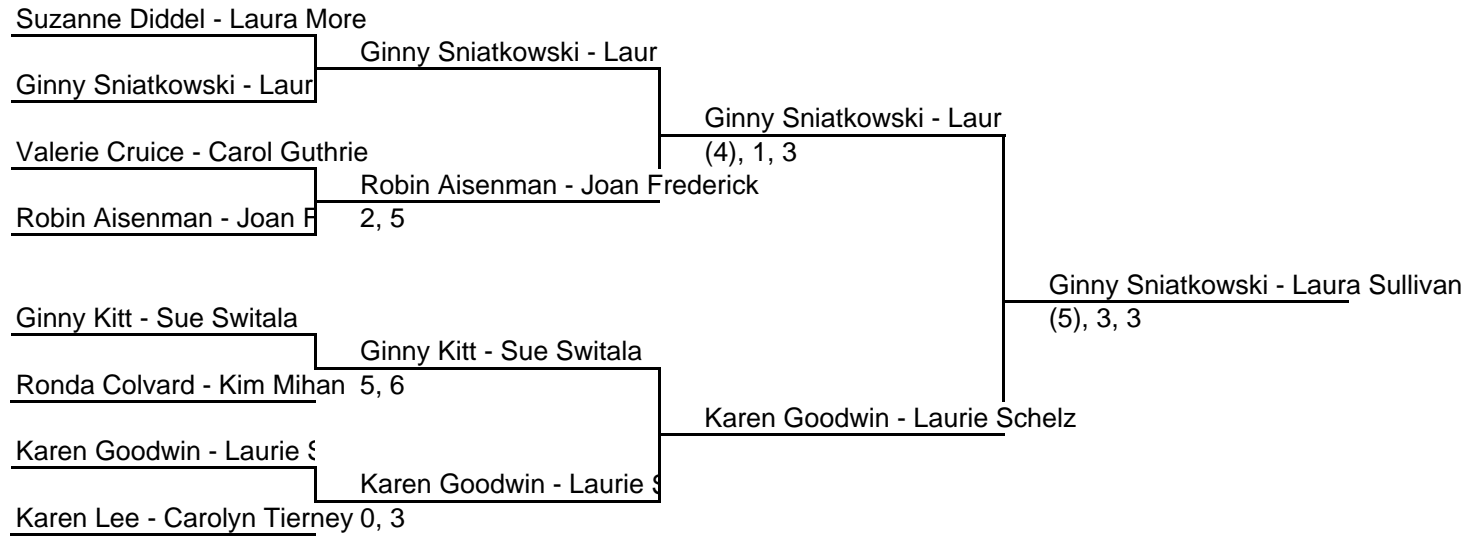

WOMEN'S 50+ APTA NATIONALS

January 13, 2010

Fox Meadow Tennis Club

MAIN DRAW

- Seeds: 1. Delaney-Mangan
 2. Faig-Charlton
 3. Arden-Lovejoy
 4. Cash-Rabuse

CONSOLATION

REPRIEVE

LAST CHANCE

QUARTERFINAL REPRIEVE