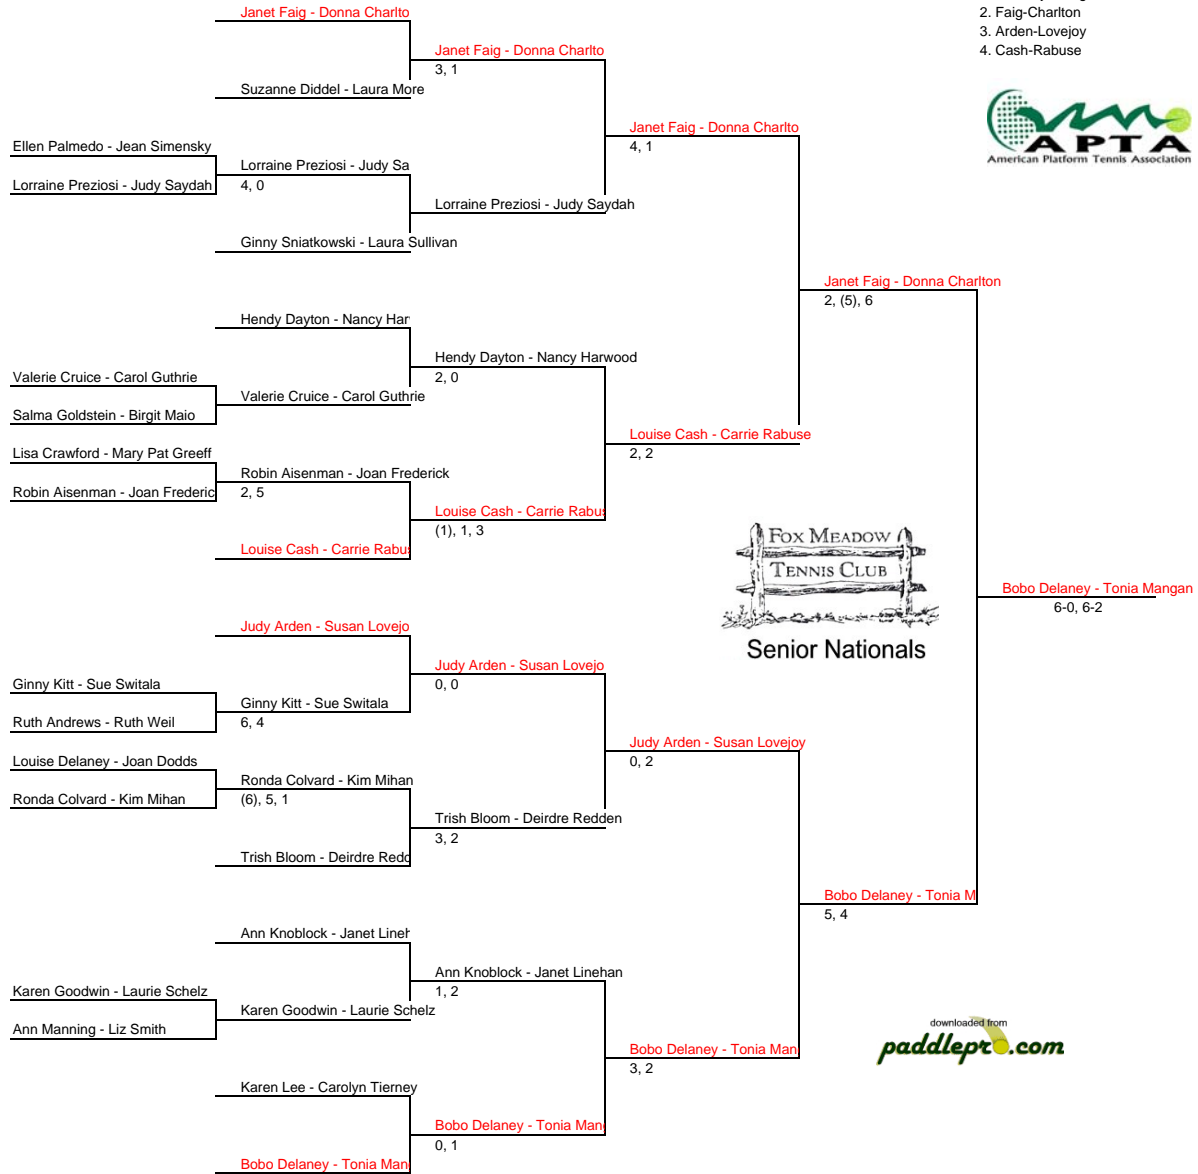

WOMEN'S 50+ APTA NATIONALS

January 13, 2010

Fox Meadow Tennis Club

MAIN DRAW

- Seeds: 1. Delaney-Mangan
 2. Faig-Charlton
 3. Arden-Lovejoy
 4. Cash-Rabuse

CONSOLATION

REPRIEVE

LAST CHANCE

QUARTERFINAL REPRIEVE