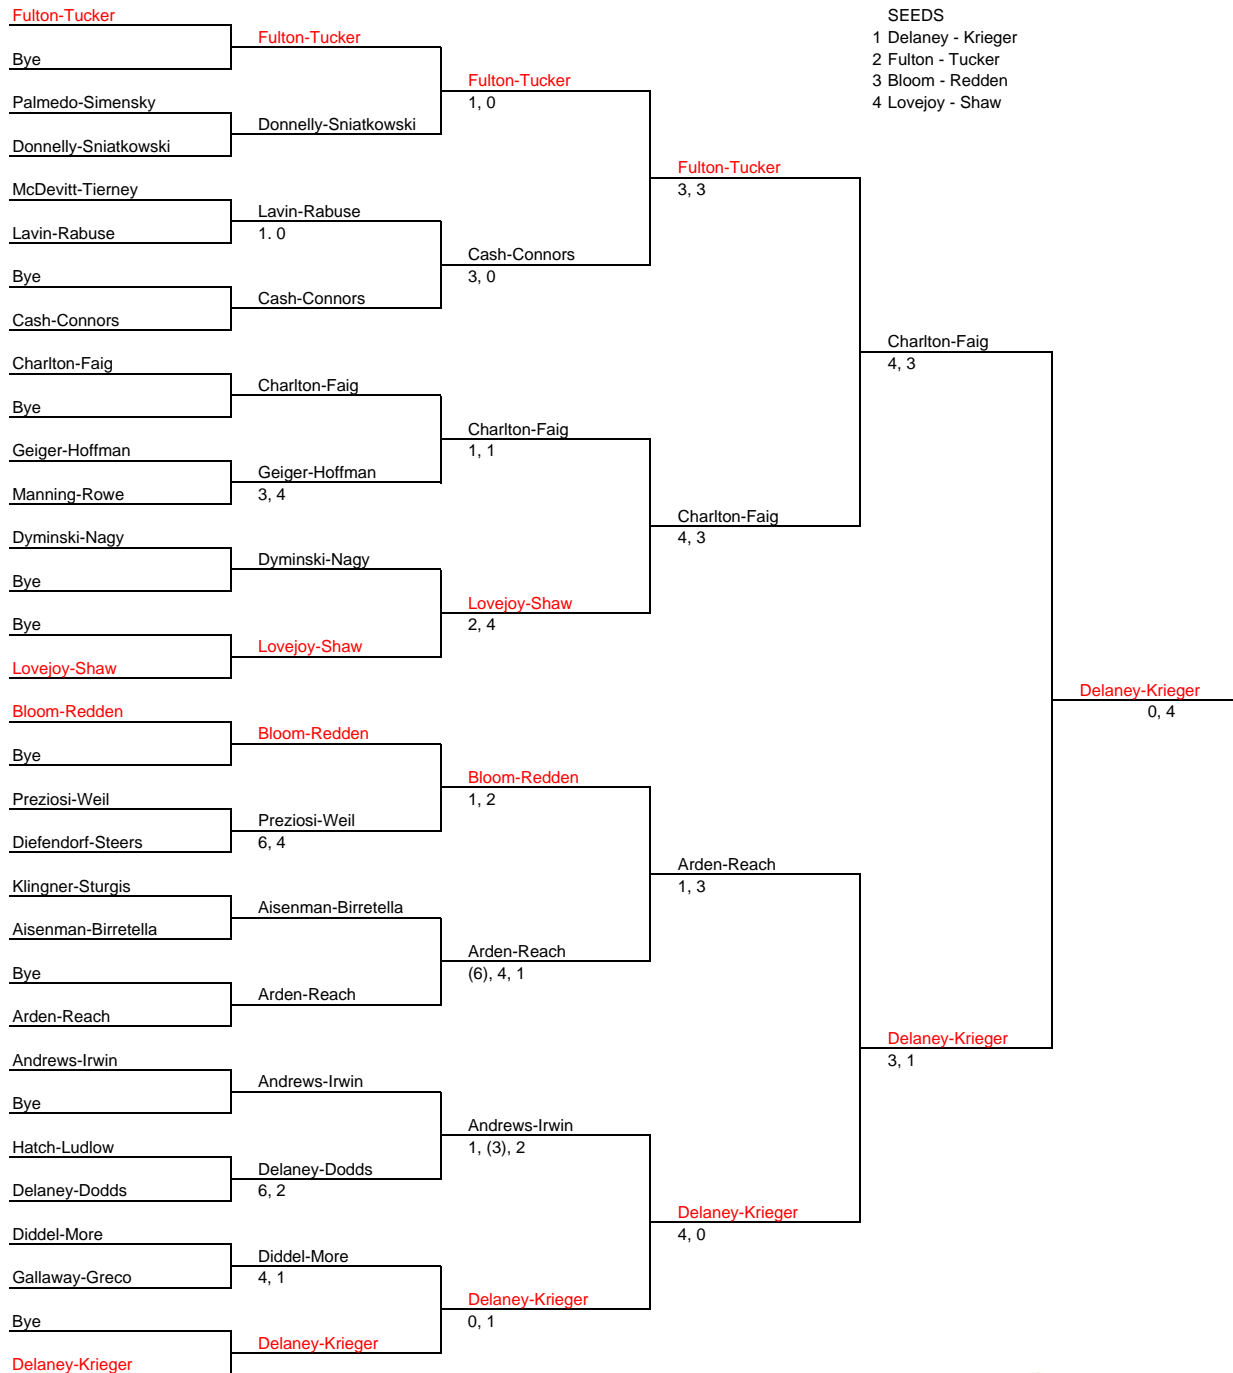

# WOMEN'S 50+ NATIONALS 2009

## MAIN DRAW