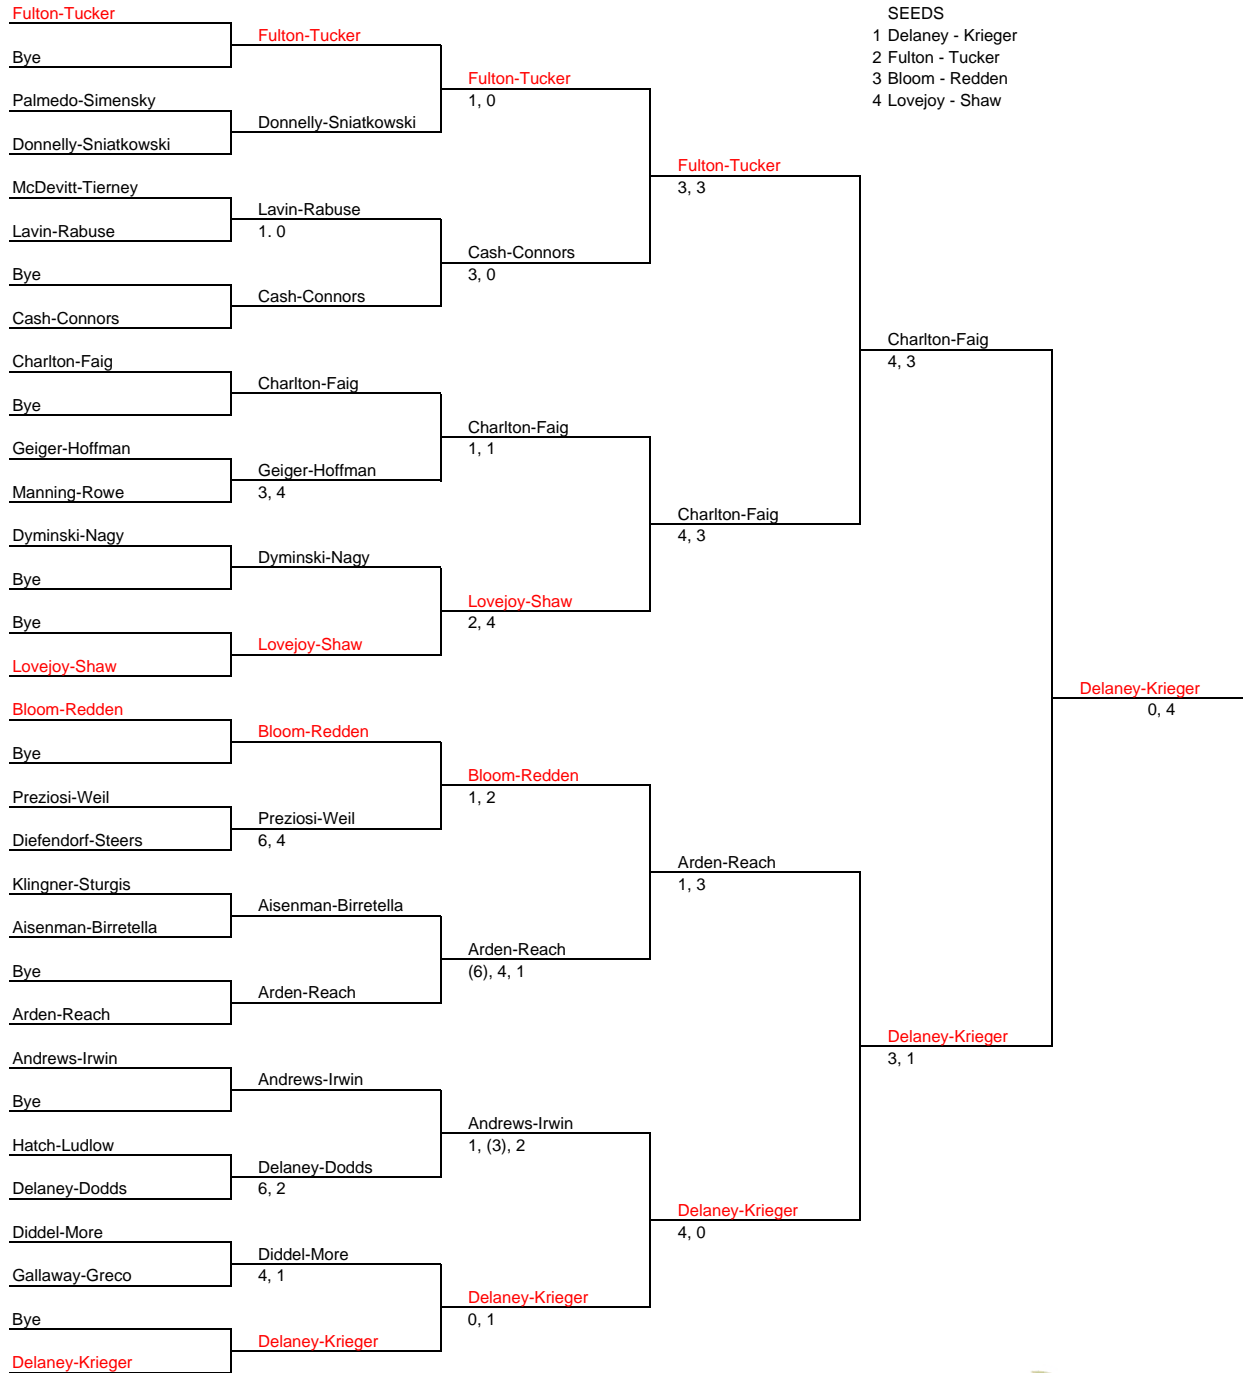

# WOMEN'S 50+ NATIONALS 2009

## MAIN DRAW