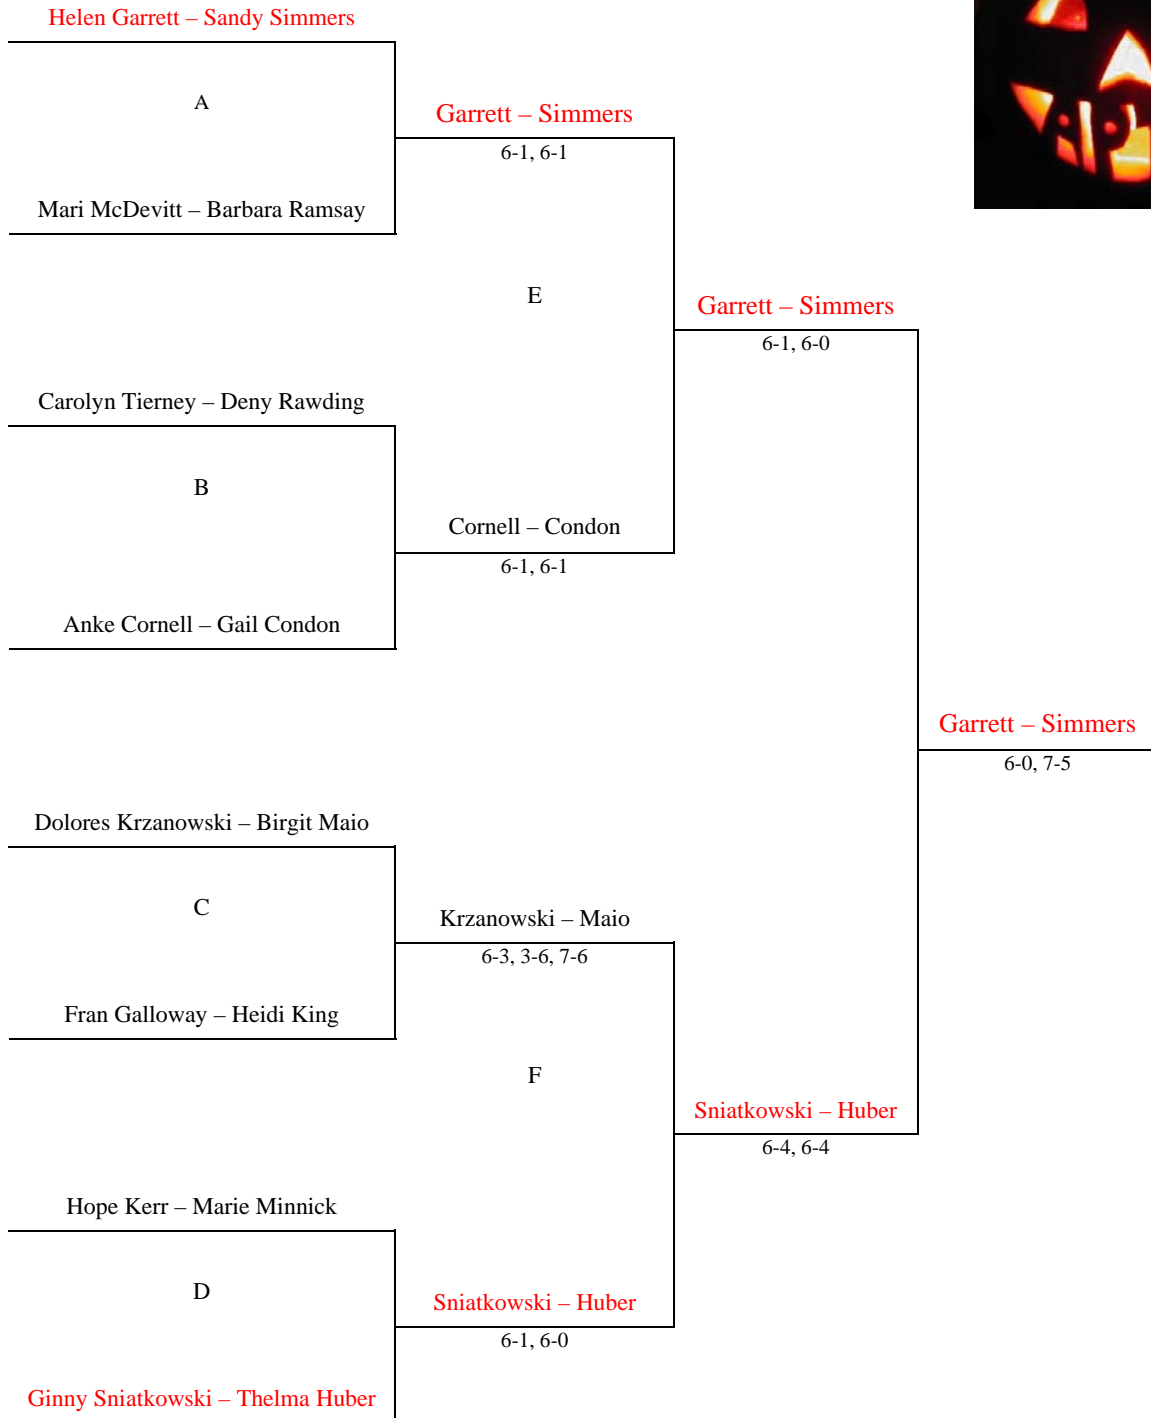

WOMEN'S 70+ NATIONALS 2014

Essex Fells Country Club

CONSOLATION

PLAYOFF for 3rd

LAST CHANCE