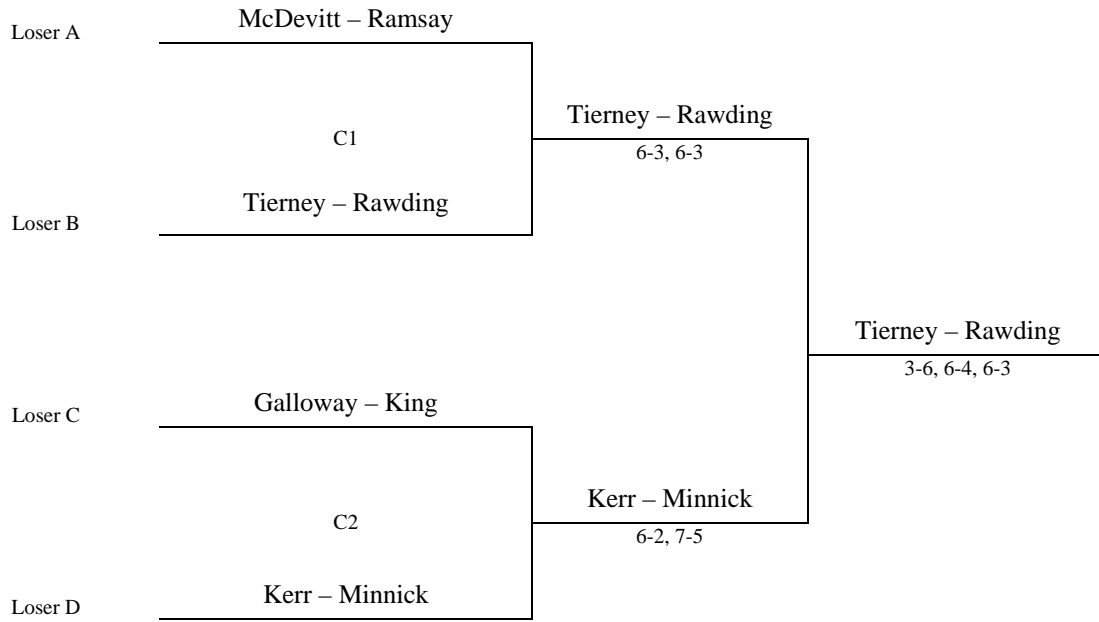

WOMEN'S 70+ NATIONALS 2014

Essex Fells Country Club

CONSOLATION

PLAYOFF for 3rd

LAST CHANCE