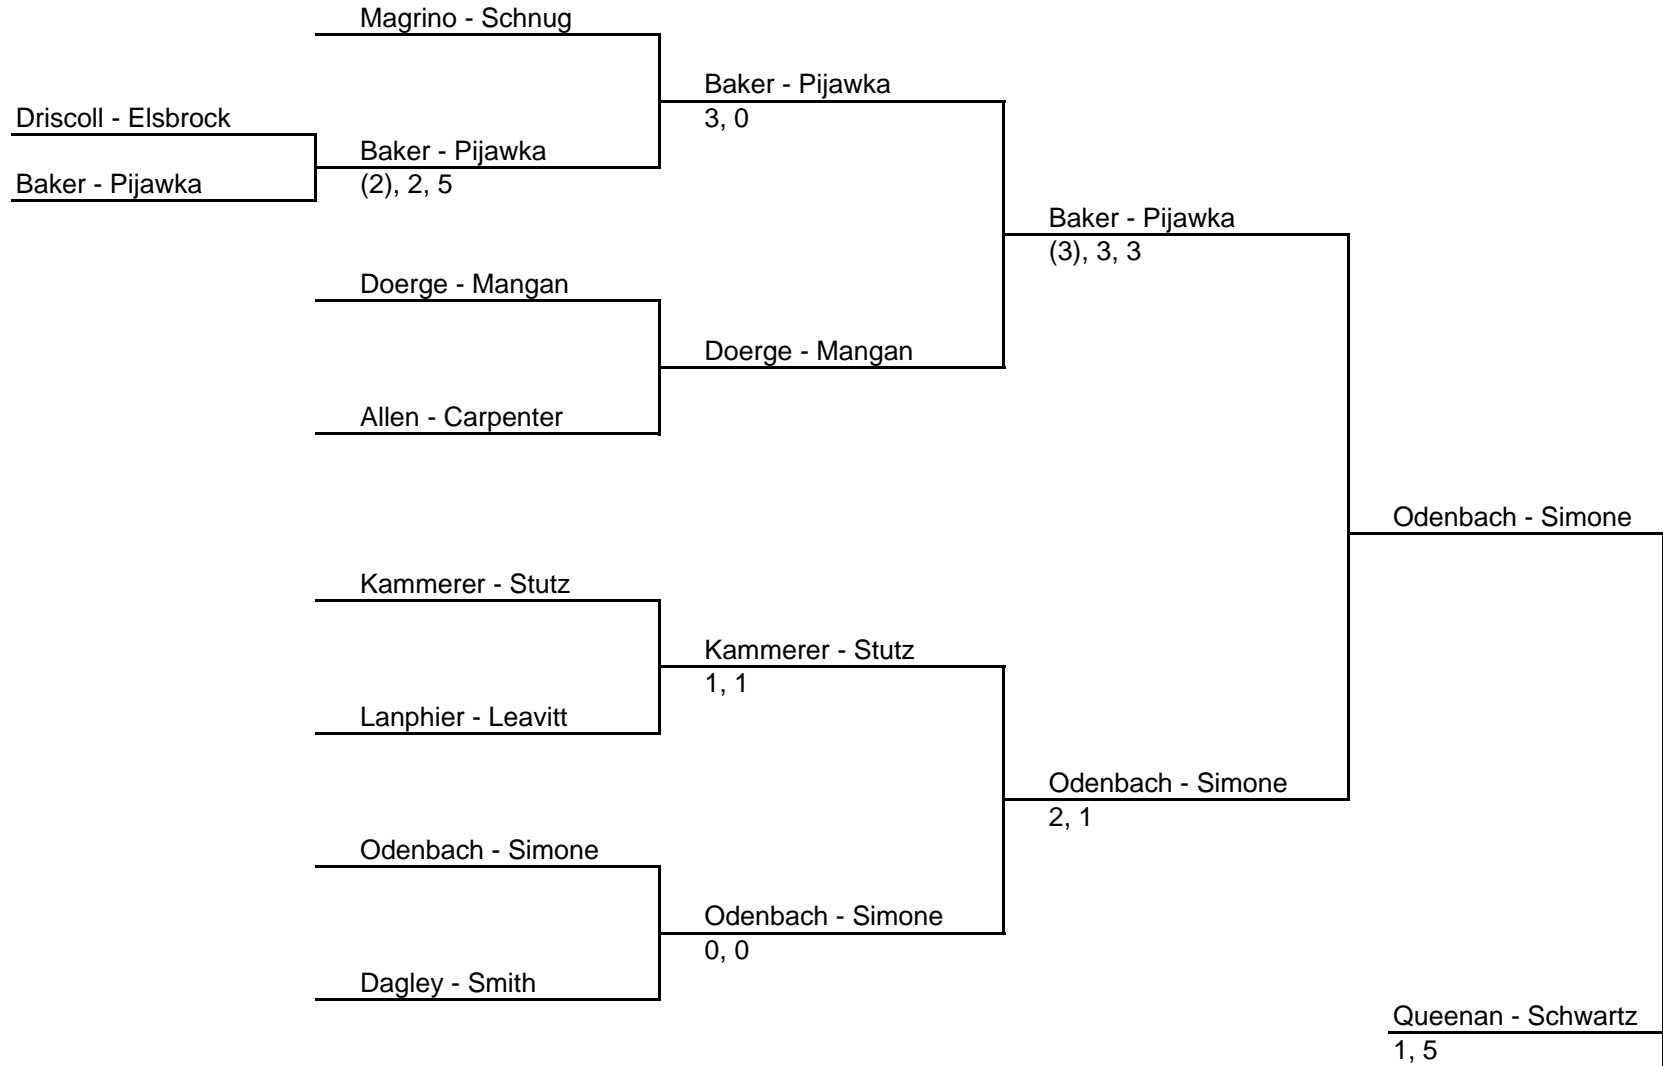

CONSOLATION

REPRIEVE

LAST CHANCE

16 REPRIEVE

QUARTERFINAL REPRIEVE