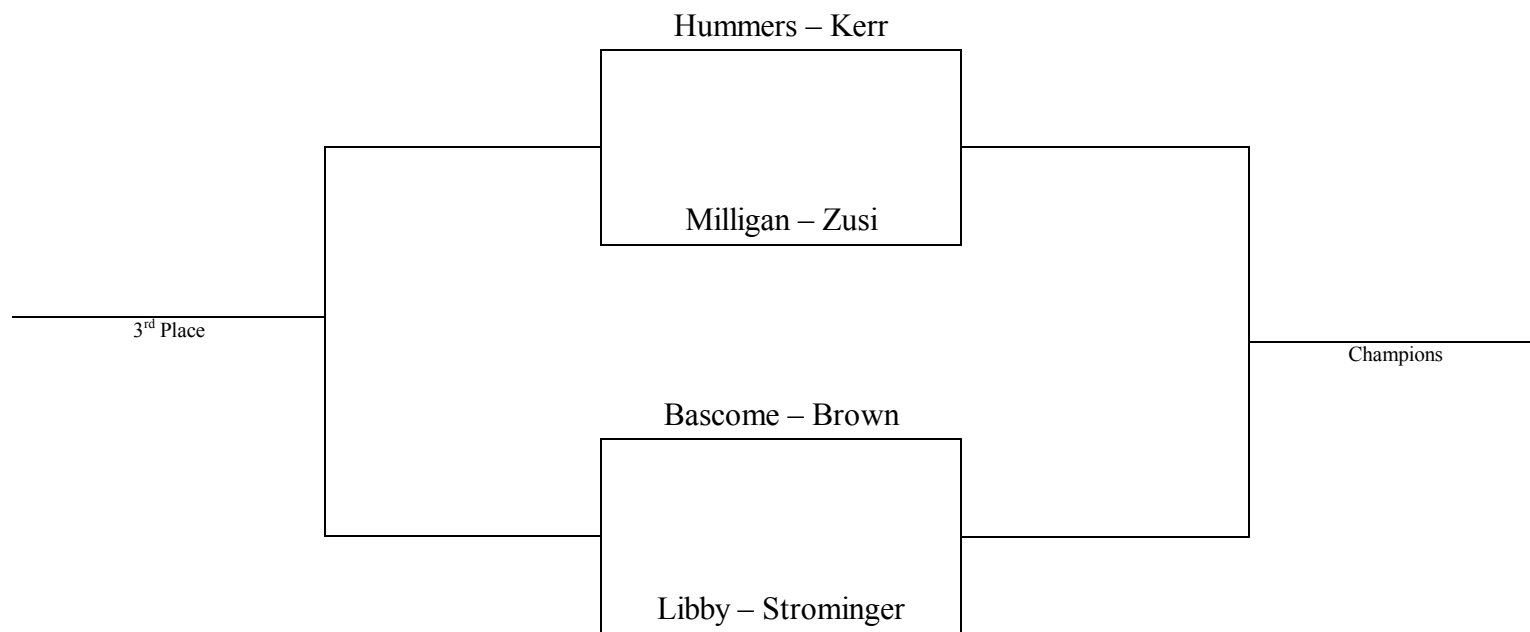

APTA NATIONAL CHAMPIONSHIP WOMEN'S 70+

ALL MATCHES WILL BE PLAYED AT FOX MEADOW TENNIS CLUB BEGINNING AT 11:00 AM