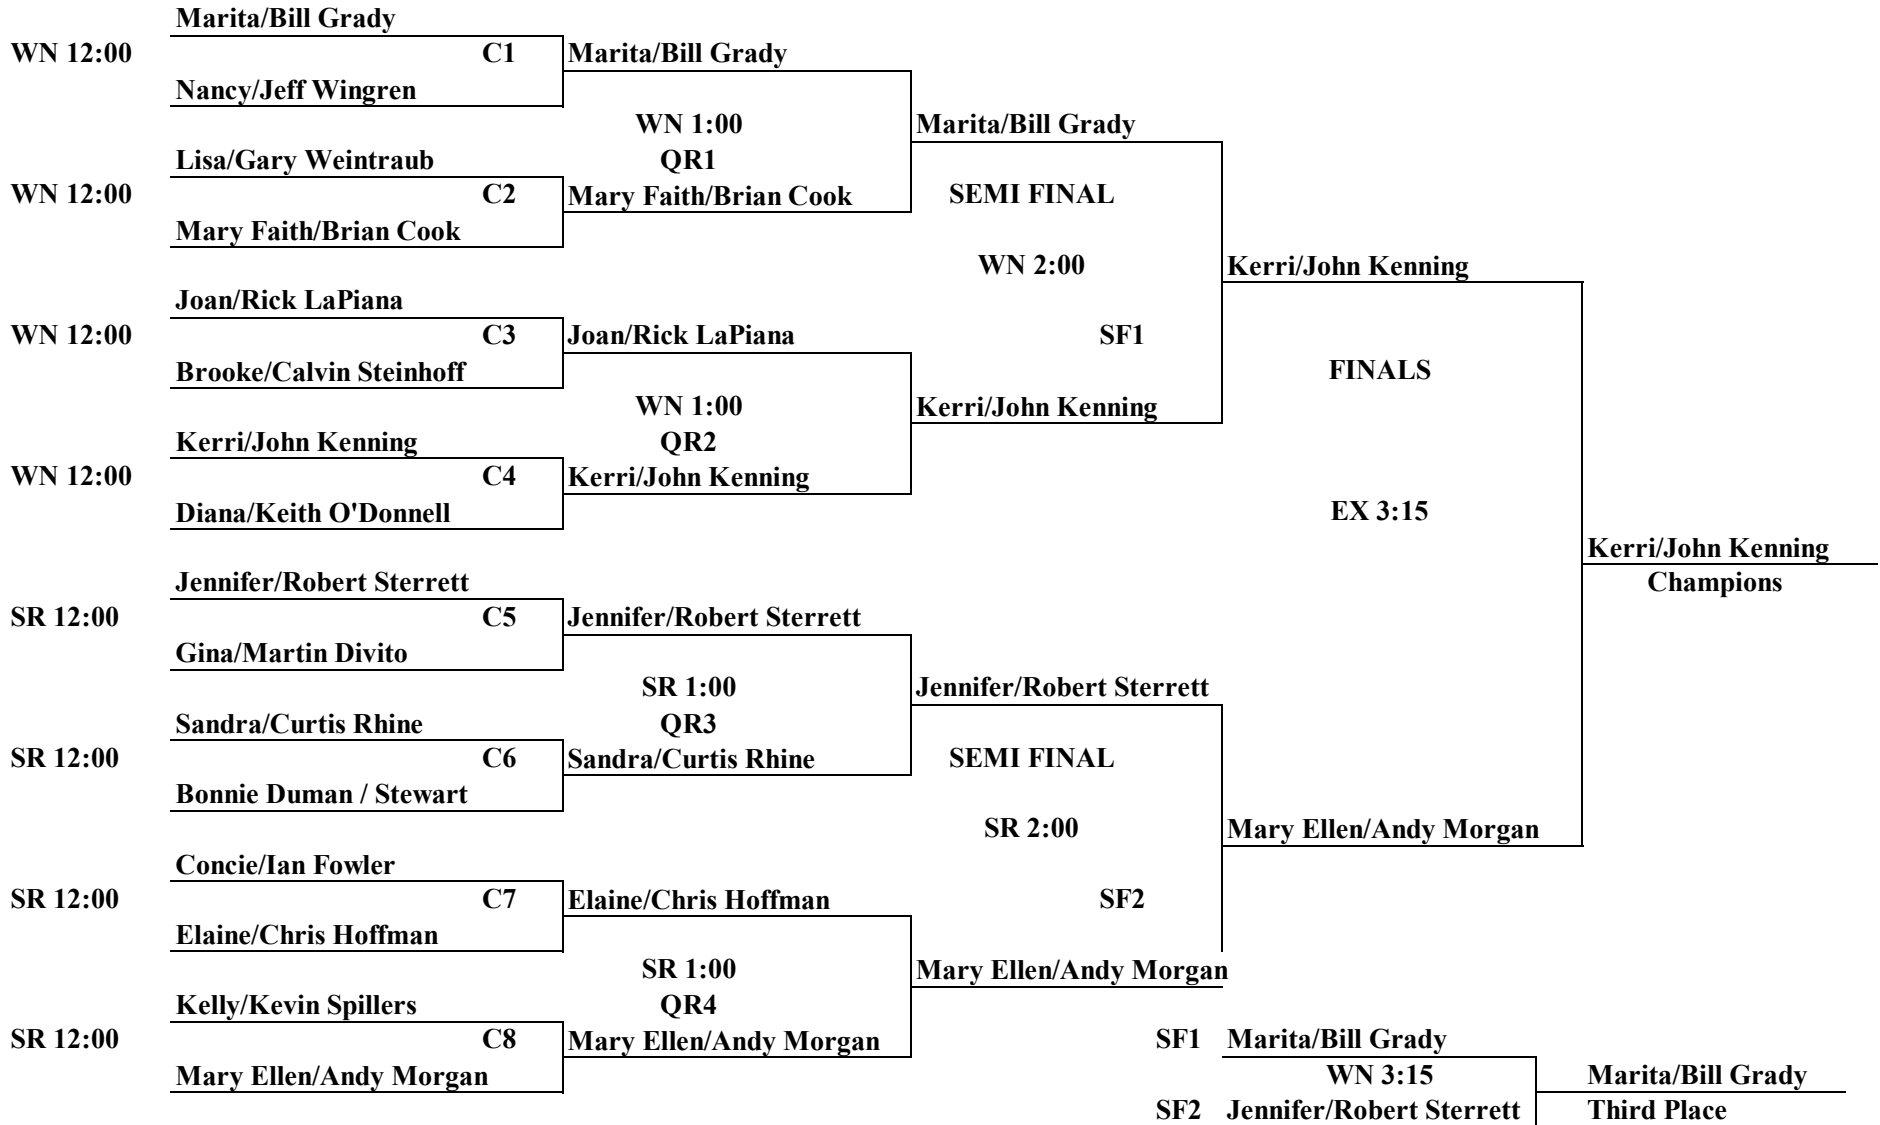

2007 ILLINOIS MARRIED MIXED "B" DRAW

WN - Winnetka
SR - Sunset Ridge

2007 ILLINOIS MARRIED MIXED "B" DRAW

CONSOLATION DRAW

2007 ILLINOIS MARRIED MIXED "B" DRAW

QUARTER-REPRIEVE

WN 2:00	QR1	Mary Faith/Brian Cook	WN 3:15	Joan/Rick LaPiana
	QR2	Joan/Rick LaPiana		Joan/Rick LaPiana
SR 2:00	QR3	Sandra/Curtis Rhine	WN 3:15	QR CHAMPIONS
	QR4	Elaine/Chris Hoffman		Sandra/Curtis Rhine

LAST CHANCE

WN 2:00	LC1	Lisa/Gary Weintraub	WN 3:15	Diana/Keith O'Donnell
	LC2	Diana/Keith O'Donnell		Diana/Keith O'Donnell
SR 2:00	LC3	Gina/Martin Divito	WN 3:15	LC CHAMPIONS
	LC4	Concie/Ian Fowler		Concie/Ian Fowler