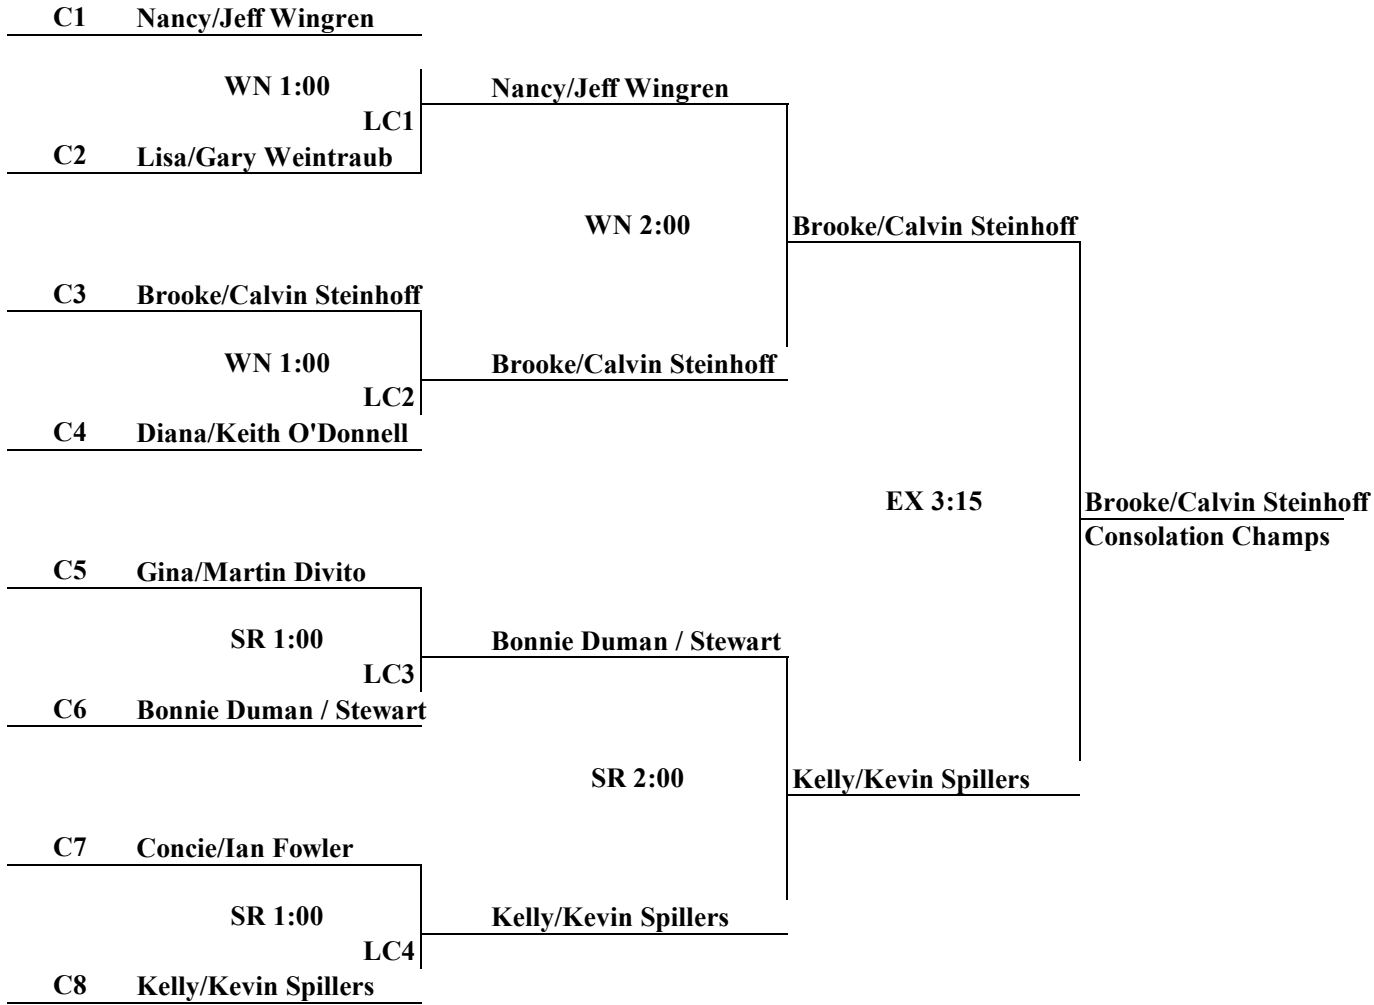

2007 ILLINOIS MARRIED MIXED "B" DRAW

WN - Winnetka
SR - Sunset Ridge

2007 ILLINOIS MARRIED MIXED "B" DRAW

CONSOLATION DRAW

2007 ILLINOIS MARRIED MIXED "B" DRAW

QUARTER-REPRIEVE

WN 2:00	QR1	Mary Faith/Brian Cook	WN 3:15	Joan/Rick LaPiana
	QR2	Joan/Rick LaPiana		Joan/Rick LaPiana
SR 2:00	QR3	Sandra/Curtis Rhine	WN 3:15	QR CHAMPIONS
	QR4	Elaine/Chris Hoffman		Sandra/Curtis Rhine

LAST CHANCE

WN 2:00	LC1	Lisa/Gary Weintraub	WN 3:15	Diana/Keith O'Donnell
	LC2	Diana/Keith O'Donnell		Diana/Keith O'Donnell
SR 2:00	LC3	Gina/Martin Divito	WN 3:15	LC CHAMPIONS
	LC4	Concie/Ian Fowler		Concie/Ian Fowler